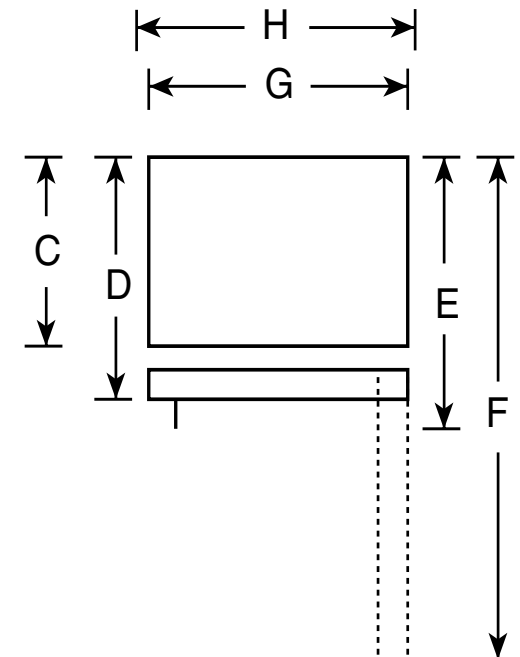

GTR10HAX

GE® 9.9 Cu. Ft. Top-Freezer Refrigerator

Dimensions and Installation Information (in inches)

Overall Dimensions	Height to top of hinge (in.) A	60-1/4
	Height to top of case (in.) B	59-5/8
	Case depth without door (in.) C	23-1/4
	Case depth less door handle (in.) D	26
	Case depth with door handle (in.) E	26
	Depth with fresh food door open 90° (in.) F	46-5/8
	Width (in.) G	23-1/4
	Width with door open 90° inc. door handle (in.) H	24
Air Clearances	Each side (in.)	1
	Top (in.)	4
	Back (in.)	3

Front View

Top View

For answers to your Monogram,® GE Profile™ or GE® appliance questions, visit our website at ge.com or call GE Answer Center® service, 800.626.2000.

Specification Created 5/09

310503