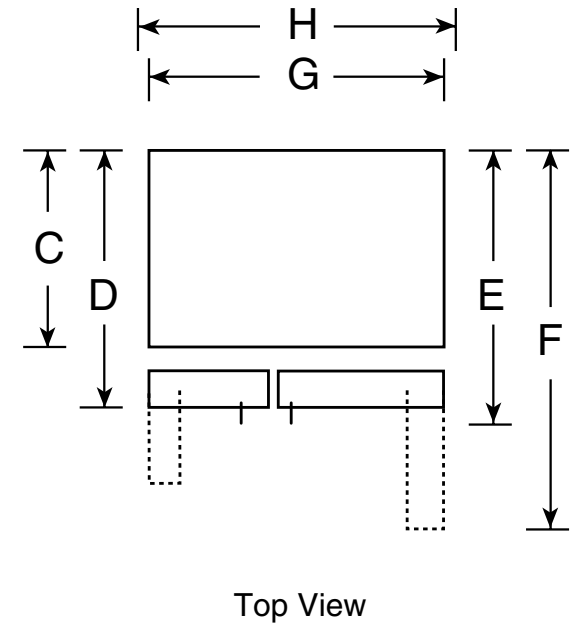

GSCS3KGY

GE® 23.1 Cu. Ft. Side-By-Side Refrigerator

Dimensions and Installation Information (in inches)

Overall Dimensions	Height to top of hinge (in.) A	69-1/4
	Height to top of case (in.) B	68-3/4
	Case depth without door (in.) C†	23-7/8
	Case depth less door handle (in.) D†	26-3/4
	Case depth with door handle (in.) E†	29-1/4
	Depth with fresh food door open 90° (in.) F†	45-5/8
	Width (in.) G	36
	Width with door open 90° inc. door handle (in.) H	38-1/4
Air Clearances	Each side (in.)	1/8
	Top (in.)	1
	Back (in.)	1/2

†Water hook-up fits in back air clearance when calculating installation depth.

If installed against a wall, allow clearance of 14-3/16" on freezer side to remove bin.

Clearance required to remove fresh food full-size pan without disassembling is 18-15/16".