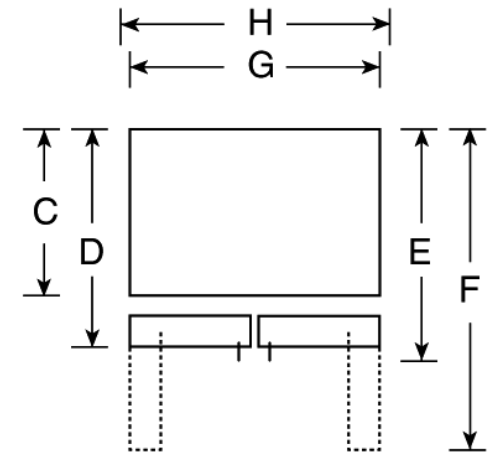

PGSS5PJY

GE Profile™ 24.9 Cu. Ft. French Door Refrigerator with Double Freezer Drawers and External Dispenser

Dimensions and Installation Information (in inches)

Overall Dimensions	Height to top of hinge (in.) A	69-5/8
	Height to top of case (in.) B	69
	Case depth without door (in.) C	28
	Case depth less door handle (in.) D	32-1/8
	Case depth with door handle (in.) E	35-3/4
	Depth with fresh food door open 90° (in.) F	47-1/2
	Width (in.) G	35-3/4
Air Clearances	Width with door open 90° inc. door handle (in.) H	40-7/8
	Each side (in.)	1/8
	Top (in.)	1
	Back (in.)	1

Front View

Top View

For answers to your Monogram,® GE Profile™ or GE® appliance questions, visit our website at ge.com or call GE Answer Center® service, 800.626.2000.

imagination at work

PGSS5PJY

GE Profile™ 24.9 Cu. Ft. French Door Refrigerator with Double Freezer Drawers and External Dispenser