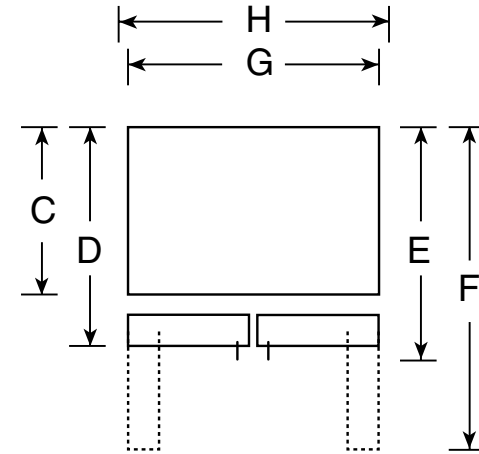

PFSS9PKY

GE Profile™ 28.5 Cu. Ft. French-Door Refrigerator

Dimensions and Installation Information (in inches)

Overall Dimensions	Height to top of hinge (in.) A	70
	Height to top of case (in.) B	68-1/2
	Case depth without door (in.) C	29-1/8
	Case depth less door handle (in.) D	32-7/8
	Case depth with door handle (in.) E	35-5/8
	Depth with fresh food door open 90° (in.) F	47-3/4
	Width (in.) G	35-3/4
Air Clearances	Width with door open 90° inc. door handle (in.) H	44-1/2
	Each side (in.)	1/8
	Top (in.)	1
	Back (in.)	1

For answers to your Monogram,® GE Profile™ or GE® appliance questions, visit our website at ge.com or call GE Answer Center® service, 800.626.2000.

PFSS9PKY

GE Profile™ 28.5 Cu. Ft. French-Door Refrigerator