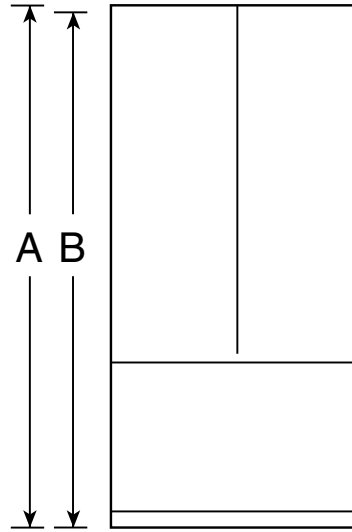

PFSS9PKY

GE Profile™ 28.5 Cu. Ft. French-Door Refrigerator

Dimensions and Installation Information (in inches)

Overall Dimensions	Height to top of hinge (in.) A	70
	Height to top of case (in.) B	68-1/2
	Case depth without door (in.) C	29-1/8
	Case depth less door handle (in.) D	32-7/8
	Case depth with door handle (in.) E	35-5/8
	Depth with fresh food door open 90° (in.) F	47-3/4
	Width (in.) G	35-3/4
Air Clearances	Width with door open 90° inc. door handle (in.) H	44-1/2
	Each side (in.)	1/8
	Top (in.)	1
	Back (in.)	1

For answers to your Monogram,® GE Profile™ or GE® appliance questions, visit our website at ge.com or call GE Answer Center® service, 800.626.2000.

PFSS9PKY

GE Profile™ 28.5 Cu. Ft. French-Door Refrigerator