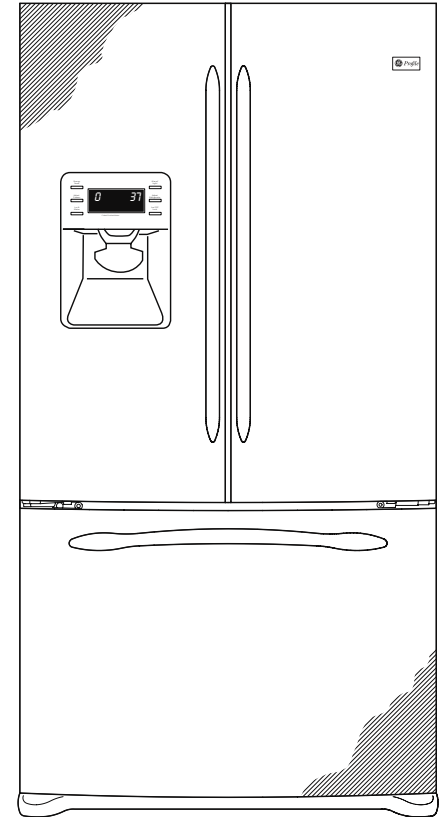

PFSS9PKY

GE Profile™ 28.5 Cu. Ft. French-Door Refrigerator

Dimensions and Installation Information (in inches)

Overall Dimensions	Height to top of hinge (in.) A	70
	Height to top of case (in.) B	68-1/2
	Case depth without door (in.) C	29-1/8
	Case depth less door handle (in.) D	32-7/8
	Case depth with door handle (in.) E	35-5/8
	Depth with fresh food door open 90° (in.) F	47-3/4
	Width (in.) G	35-3/4
Air Clearances	Width with door open 90° inc. door handle (in.) H	44-1/2
	Each side (in.)	1/8
	Top (in.)	1
	Back (in.)	1

Features and Benefits

- Stainless steel doors with hidden hinges - Step up to a striking finish with rounded doors and a clean, elegant look
- Integrated dispenser - Enjoy filtered water and a fresh look with a color-matched dispenser
- ClimateKeeper™ system with dual evaporators - Separate evaporators create the ideal environments to maintain fresh and frozen foods
- LED lighting - Find exactly what you've been looking for under crisp, clear lighting
- Freshness Center™ with full-width drawer - Maintain fresh tastes with two humidity-controlled crispers and a full-width drawer
- Two-level Slide 'n Store™ system - Get instant access to frozen foods in large and extra-large drawers
- TurboCool™ and TurboFreeze settings - No matter how often you open the doors, foods will taste just as you expect
- QuickSpace™ shelf - Tall containers area snap with a quick slide of the retractable shelf
- Adjustable, slide-out spillproof glass shelves - Adjustable shelves are designed to make clean up quick and easy
- J-beverage rack - Tall bottle storage frees up valuable shelf space
- Secure-close door system - Self-closing doors maintain food freshness and peace of mind
- Deluxe quiet design - Designed to reduce unnecessary sounds in the kitchen
- Model PFSS9PKYSS - Stainless steel