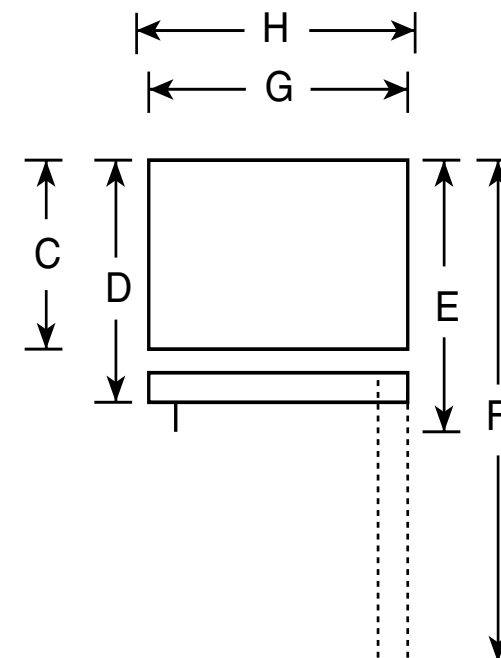

GTR12HBX

GE® 12.0 Cu. Ft. Top-Freezer Refrigerator

Dimensions and Installation Information (in inches)

Overall Dimensions	Height to top of hinge (in.) A	60
	Height to top of case (in.) B	59-5/8
	Case depth without door (in.) C	27
	Case depth less door handle (in.) D	29-5/8
	Case depth with door handle (in.) E	29-5/8
	Depth with fresh food door open 90° (in.) F	50-1/2
	Width (in.) G	23-1/4
	Width with door open 90° inc. door handle (in.) H	24
Air Clearances	Each side (in.)	1
	Top (in.)	4
	Back (in.)	3

Front View

Top View

For answers to your Monogram,® GE Profile™ or GE® appliance questions, visit our website at ge.com or call GE Answer Center® service, 800.626.2000.

Specification Created 5/09

310502

GTR12HBX

GE® 12.0 Cu. Ft. Top-Freezer Refrigerator

Features and Benefits

- Equipped for optional icemaker - Decide whether you want the convenience of an automatic icemaker
- Adjustable wire shelves - Flexible shelving options can be arranged to handle a variety of foods
- Fixed door shelves - Fresh food favorites are waiting right inside the door
- Clear crisper drawers - Transparent drawers make finding your favorite snacks quick and easy
- In-the-door beverage rack - Beverages are easy to grab when you're on the go
- Wire freezer shelves - Sturdy shelves provide additional storage for frozen foods
- Model GTR12HBXRWW - White on white
- Model GTR12HBXRBB - Black on black