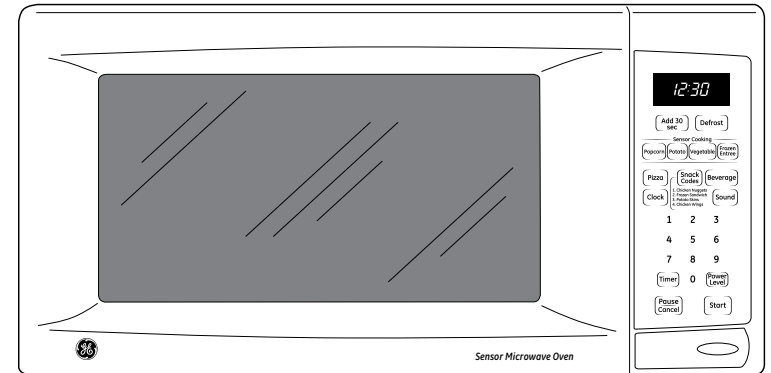

JES1160DP

GE® 1.1 Cu. Ft. Countertop Microwave Oven

Dimensions and Installation Information (in inches)

Exterior Dimensions* (in inches)	
W x H x D	20-1/2 x 11-11/16 x 15-5/16

*Height includes feet. Depth does not include handle.

This unit designed to be placed on countertop.

For answers to your Monogram®, GE Profile™ or GE® appliance questions, visit our website at ge.com or call GE Answer Center® service, 800.626.2000.

imagination at work

Listed by
Underwriters
Laboratories

JES1160DP

GE® 1.1 Cu. Ft. Countertop Microwave Oven

Features and Benefits

- 1.1 cu. ft. capacity - 1,100 Watts (IEC-705 test procedure)
- Sensor cooking controls - Automatically adjusts time and power for delicious cooking results
- Auto & time defrost - Simply enter the weight of the food, and the oven automatically sets the optimal defrosting time and power level or set your desired time for defrosting
- Turntable - Rotates food throughout the cooking cycle for even cooking results
- Instant On controls - Cooking and reheating happens instantly at the touch of a button
- Control lockout - Provides peace of mind by locking the oven and preventing accidental activation
- Kitchen timer - Oven timer can be set to countdown a specific amount of minutes to help watch the time for you
- Model JES1160DPWW – White
- Model JES1160DPBB – Black