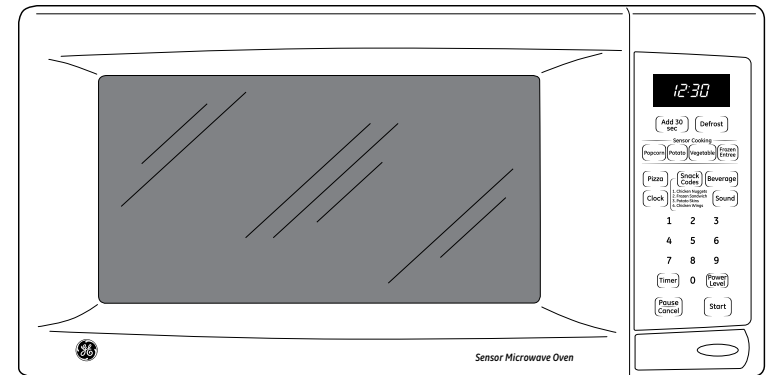

JES1160DP

GE® 1.1 Cu. Ft. Countertop Microwave Oven

Dimensions and Installation Information (in inches)

Exterior Dimensions* (in inches)	
W x H x D	20-1/2 x 11-11/16 x 15-5/16

*Height includes feet. Depth does not include handle.

This unit designed to be placed on countertop.

For answers to your Monogram®, GE Profile™ or GE® appliance questions, visit our website at ge.com or call GE Answer Center® service, 800.626.2000.

imagination at work

Listed by
Underwriters
Laboratories

JES1160DP

GE® 1.1 Cu. Ft. Countertop Microwave Oven

Features and Benefits

- 1.1 cu. ft. capacity - 1,100 Watts (IEC-705 test procedure)
- Sensor cooking controls - Automatically adjusts time and power for delicious cooking results
- Auto & time defrost - Simply enter the weight of the food, and the oven automatically sets the optimal defrosting time and power level or set your desired time for defrosting
- Turntable - Rotates food throughout the cooking cycle for even cooking results
- Instant On controls - Cooking and reheating happens instantly at the touch of a button
- Control lockout - Provides peace of mind by locking the oven and preventing accidental activation
- Kitchen timer - Oven timer can be set to countdown a specific amount of minutes to help watch the time for you
- Model JES1160DPWW – White
- Model JES1160DPBB – Black