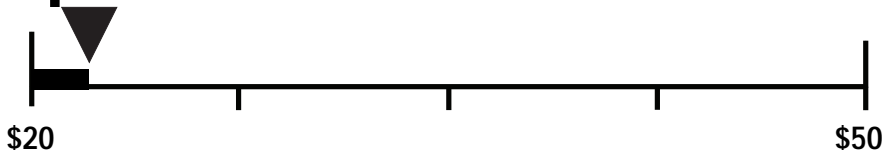

ENERGYGUIDE

Dishwasher
Capacity: Standard

BSH Home Appliances Corporation
Model(s) Bosch SHE68P, SHX68P,
SHV68P

Estimated Yearly Operating Cost (when used with an electric water heater)

\$22

234 kWh

Estimated Yearly Electricity Use

\$17

Estimated Yearly Operating Cost
(when used with a natural gas water heater)

Your cost will depend on your utility rates and use.

- Cost range based only on standard capacity models.
- Estimated operating cost based on four wash loads a week and a 2007 national average electricity cost of 10.65 cents per kWh and natural gas cost of \$1.218 per therm.
- For more information, visit www.ftc.gov/appliances.