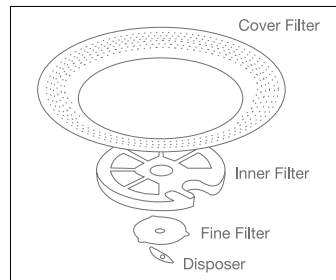

Triple Filtration System: Eliminates the need for pre-rinsing.