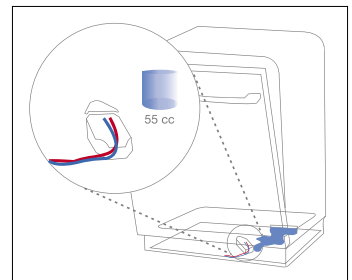

Digital Leakage Sensor: Water leaks are detected immediately thanks to the Digital Leakage Sensor.

* Based on comparative noise tests conducted by Owens-Corning and not necessarily on statistical significance.

Design and specifications are subject to change without notice. Non-metric weights and measurements are approximate.

©2009 Samsung Electronics America, Inc. All rights reserved. Samsung is a registered trademark of Samsung Electronics Co., Ltd. All product and brand names are trademarks or registered trademarks of their respective companies. 307-SS Printed in USA

Samsung Electronics America, Inc. 105 Challenger Road, Ridgefield Park NJ 07660-0511 Tel: 201-229-4000 / 800-SAMSUNG www.samsung.com