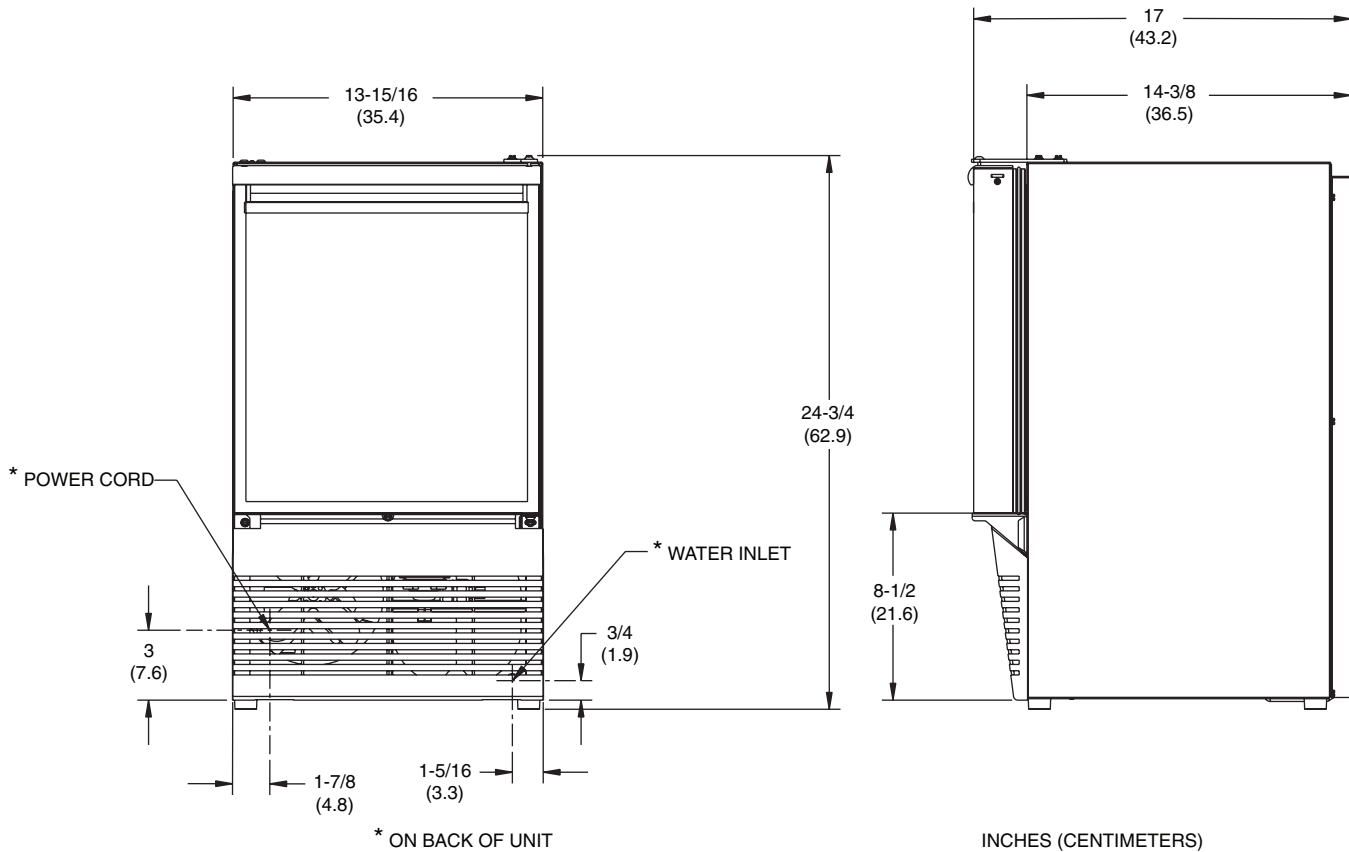

Origins Series

ICE MAKER MODEL BI95

Capacity: Daily ice production up to 23 lbs/12 lbs storage
 Defrost Type: Manual Defrost
 Colors: Black, White

Features & Benefits

| Feature | Benefit |
|----------------------------------|---|
| High ice production | Up to 23 lbs per day |
| No drain required | <ul style="list-style-type: none"> • Easy and inexpensive to install • Only requires a 1/4" outside diameter water line |
| Conserves on water | Uses under 3 gallons of water to produce 22 lbs of ice |
| Built-in or freestanding | <ul style="list-style-type: none"> • Provides custom look • No additional clearance around the sides, top or rear for ventilation. Do not obstruct the front grille. |
| Accepts a 1/4" custom door panel | To match surrounding cabinetry |
| Field-reversible door | Flexible installation options |
| Integrated door handle | Sleek designer look that does not add depth to the cabinet when built-in |
| Vinyl-clad cabinet | <ul style="list-style-type: none"> • Textured, rich look. More resistant to scratching, peeling and flaking. • Black and white models |
| Grille design | Slanted grille design |

Dimensions & Specifications

Origins Series

ADD 1-1/2" (3.8) TO DEPTH FOR WATER LINE CONNECTION

Ice Maker Model BI95

Specifications

| | |
|---------------------------|----------------|
| Shipping Weight: | 62 lbs (28 kg) |
| (1) Running Amps | 2.5 |
| (1) Maximum Start-up Amps | 18.0 |