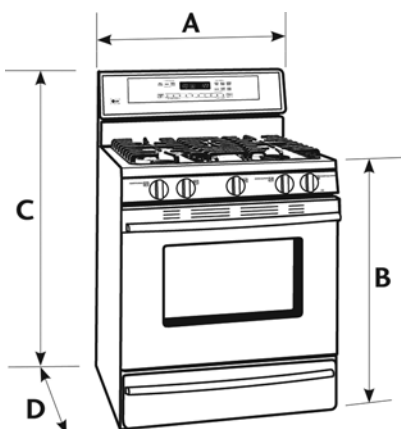

GAS RANGE

5.0 cu.ft. Capacity

Cook your whole meal at once with LG's spacious 5.0 cu.ft. gas range. This model has adequate room for several large items and complements its large capacity with optimal cooking performance.

Super Boil™

The LG Gas Range comes equipped with a 16.5K BTU high output burner with Super Boil™ setting. This feature is designed to quickly bring larger amounts of liquid to a boil. It should be used with cookware that is 10 inches or larger in diameter.

5 Burner System

The five sealed cooktop burners offer flexibility in your cooking options while being easy to use and clean. The smallest burners, including the center unit (which can maintain a low 700 BTU setting), can be used for simmering. The all-purpose burners are found at the left-front and left-rear positions, while the right-front is the largest burner with the highest output for faster boiling and use with larger cookware.

SmoothTouch Controls

The easy-to-use control system is smooth to the touch and easy to clean.

Warming Drawer

The warming drawer can be used to keep hot food at serving temperature. With 3 heat settings, you can warm your main course or dessert until you're ready for them.

Installation Reference

LRG30355

Type	Freestanding Natural Gas
Capacity (cu.ft.)	5.0
CONTROLS	
Oven / Cooktop	SmoothTouch Controls/Knobs
Display	VFD
Electronic Clock & Timer	•
Control Lock Function	•
Audible Preheat Signal	•
Special Functions	Clock (12 hr, 24 hr), Temperature Unit of Measure (F/C), Thermostat Adjustment, Oven Light On/Off
COOKTOP	
Design	1 Piece Recessed
Porcelain	•
No. of Burners	5 Sealed
Ignition System	Electronic
Dishwasher Safe Grates	•
BURNER POWER	
Left Front (High Output)	11000 BTU
Left Rear (All Purpose)	9100 BTU
Center	5000 BTU
Right Front (Super Boil™)	16500 BTU
Right Rear (Simmer)	5000 BTU
OVEN	
Self-Cleaning	•
Variable Cleaning Time (3 hr, 4 hr & 5 hr)	•
Variable Broil (High, Low)	•
No. of Rack Positions	6
No. of Racks	2 Full-Width
WideView™ Window	•
Automatic Shut-Off	After 12 Hours
Interior Oven Light	1 Incandescent
Delay Bake / Delay Clean	•
Cook & Hold	•
DRAWER	
Type	Warming
Temperature Settings	High, Medium, Low, Off
Capacity	0.94 (cu.ft.)
Dimensions (WxHxD)	21.9" x 4.5" x 16.5"
SAFETY FEATURES	
Door Lock	During Self Clean
MATERIALS/FINISHES	
Available Colors	White (SW), Black (SB), Stainless Steel (ST)
Oven Interior	Grey
Burner Grates	SW (Porcelain Grey Heavy Cast Iron), SB (Porcelain Black Heavy Cast Iron), ST (Matte Black Heavy Cast Iron)
Burner Knobs	SW (White Finish), SB (Black Finish), ST (Stainless Steel)
Handles	SW (Silver Finish), SB (Black Finish), ST (Stainless Steel Finish)
POWER	
Rating / Electrical Requirements / Usage	UL Listed /120V, 60Hz, 15A / 9A
Oven/Broiler BTU Rating - LP Gas	16000 BTU Oven/12000 BTU Broiler
Oven/Broiler BTU Rating - Natural Gas	16000 BTU Oven/12500 BTU Broiler
Warming Drawer	450W
DIMENSIONS	
A: Width	30"
B: Height (to top of cooktop)	36 1/4" (±1/4")
C: Height (to top of backguard)	47 3/4"
D: Depth (including door)	26 1/4"
Depth (including handle)	29 3/4"
Oven Cavity (WxHxD)	24" x 19" x 19"
WideView™ Window (WxH)	18.9" x 10.8"
Net Weight / Shipping Weight	210 lbs / 230 lbs
Package Dimensions (WxHxD)	33" x 49 3/5" x 30 4/5"
Stuffing Quantity (53 ft. High)	108 units
ACCESSORIES	
LP Conversion Kit	•
WARRANTY	
	Limited 1 Year Parts and Labor
UPC CODE	
LRG30355SW	048231 315869
LRG30355SB	048231 315876
LRG30355ST	048231 315883

All trademarks are property of their respective owners. Design and specifications are subject to change without notice. ©2007 LG Electronics U.S.A., Inc., Englewood Cliffs, NJ All Rights Reserved. LG Design and Life's Good are trademarks of LG Electronics Inc.