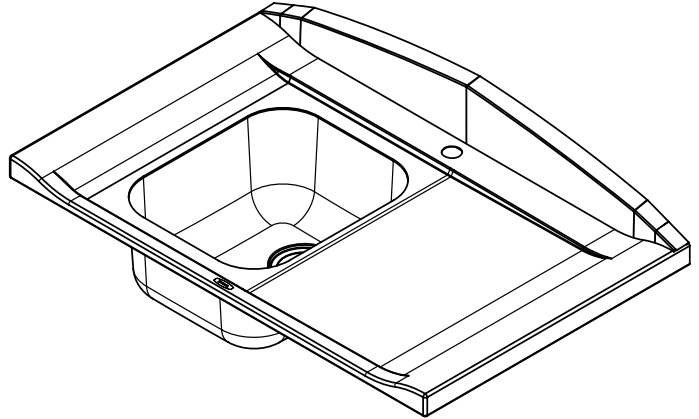

- 18 gauge 18/10 stainless steel
- High performance sound deadening material
- Brushed finish rim and drainer
- Polished bowl
- Limited lifetime owner warranty
- Includes strainer basket and drain kit (3 1/2")
-  Accessories included (see below)

MODEL NO.	OVERALL SIZE (LxWxD)	MAIN BOWL SIZE (LxWxD)	SECOND BOWL SIZE (LxWxD)	HANDED	FAUCET HOLES	MINIMUM CABINET WIDTH REQUIRED	CUTOUT DIMENSION
RS2539-8	25" x 39 3/8" x 8"	16 9/16" x 13 3/4" x 8"	N/A	N/A	1	42"	N/A