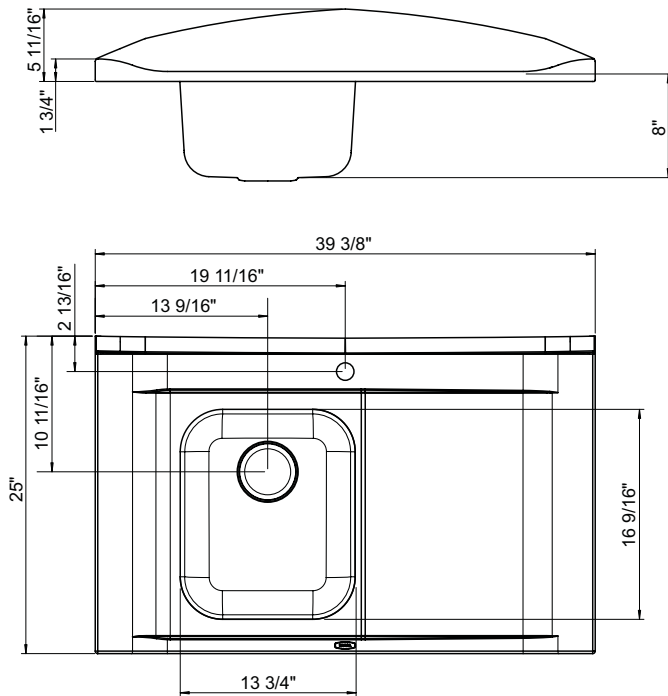

- 18 gauge 18/10 stainless steel
- High performance sound deadening material
- Brushed finish rim and drainer
- Polished bowl
- Limited lifetime owner warranty
- Includes strainer basket and drain kit (3 1/2")
-  Accessories included (see below)

MODEL NO.	OVERALL SIZE (LxWxD)	MAIN BOWL SIZE (LxWxD)	SECOND BOWL SIZE (LxWxD)	HANDED	FAUCET HOLES	MINIMUM CABINET WIDTH REQUIRED	CUTOUT DIMENSION
RS2539-8	25" x 39 3/8" x 8"	16 9/16" x 13 3/4" x 8"	N/A	N/A	1	42"	N/A