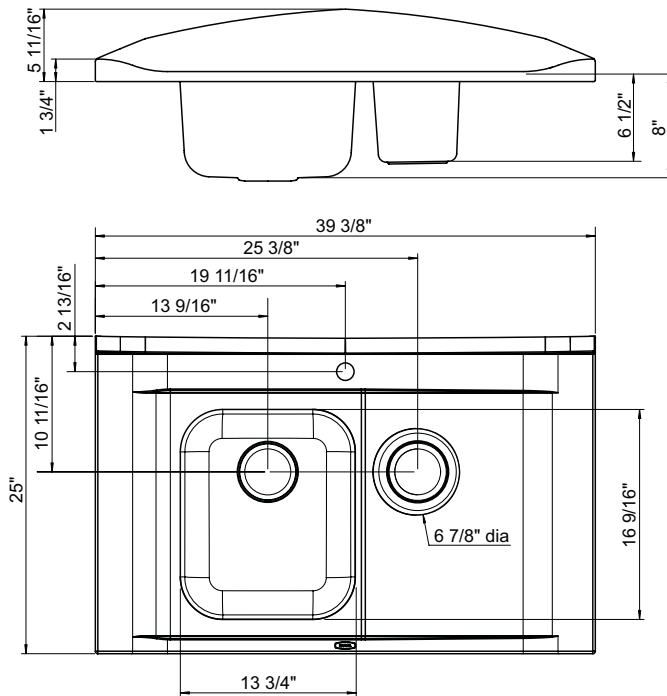

- 18 gauge 18/10 stainless steel
- High performance sound deadening material
- Brushed finish rim and drainer
- Polished bowl
- Limited lifetime owner warranty
- Includes one strainer basket and drain kit (3 1/2")
-  Accessories included (see below)

MODEL NO.	OVERALL SIZE (LxWxD)	MAIN BOWL SIZE (LxWxD)	SECOND BOWL SIZE (LxWxD)	HANDED	FAUCET HOLES	MINIMUM CABINET WIDTH REQUIRED	CUTOUT DIMENSION
RD2539-8	25" x 39 3/8" x 8"	16 9/16" x 13 3/4" x 8"	6 7/8" diameter x 6 1/2"	N/A	1	42"	N/A