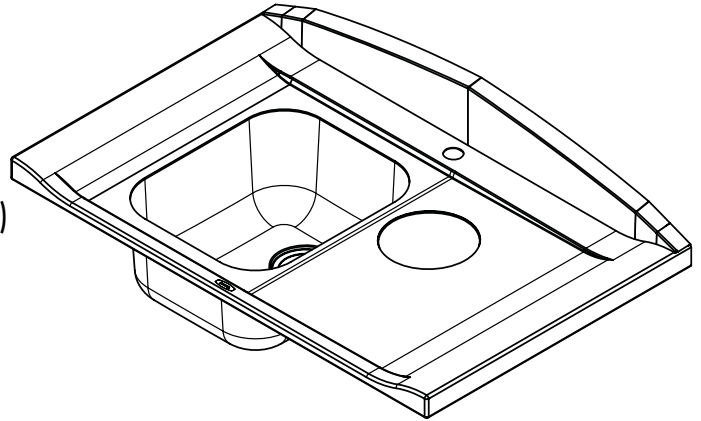

- 18 gauge 18/10 stainless steel
- High performance sound deadening material
- Brushed finish rim and drainer
- Polished bowl
- Limited lifetime owner warranty
- Includes one strainer basket and drain kit (3 1/2")
-  Accessories included (see below)

MODEL NO.	OVERALL SIZE (LxWxD)	MAIN BOWL SIZE (LxWxD)	SECOND BOWL SIZE (LxWxD)	HANDED	FAUCET HOLES	MINIMUM CABINET WIDTH REQUIRED	CUTOUT DIMENSION
RD2539-8	25" x 39 3/8" x 8"	16 9/16" x 13 3/4" x 8"	6 7/8" diameter x 6 1/2"	N/A	1	42"	N/A