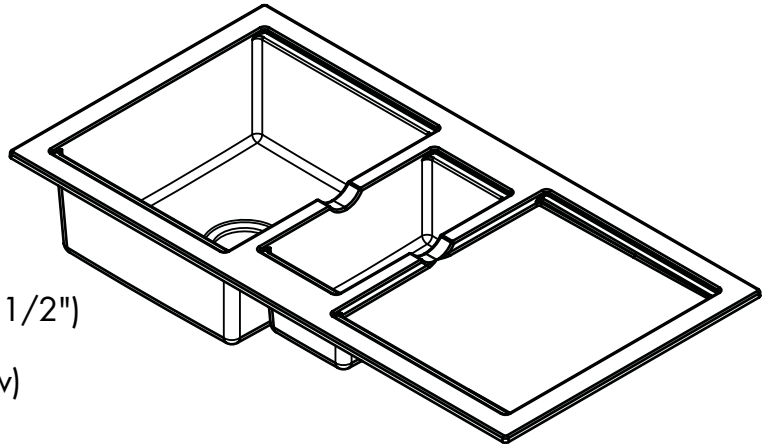

MODEL NO.	OVERALL SIZE (LxWxD)	MAIN BOWL SIZE (LxWxD)	SECOND BOWL SIZE (LxWxD)	HANDED	FAUCET HOLES	MINIMUM CABINET WIDTH REQUIRED	CUTOUT DIMENSION
CD2039-7-X	20" x 38 3/4" x 6 7/8"	15 5/8" x 13 11/16" x 6 7/8"	12 5/8" x 6 1/8" x 5 7/16"	Reversible	N/A	24"	Template supplied with sink
CD2039-7-S	20" x 38 3/4" x 6 7/8"	15 5/8" x 13 11/16" x 6 7/8"	12 5/8" x 6 1/8" x 5 7/16"	Reversible	N/A	24"	Template supplied with sink
CD2039-7-P	20" x 38 3/4" x 6 7/8"	15 5/8" x 13 11/16" x 6 7/8"	12 5/8" x 6 1/8" x 5 7/16"	Reversible	N/A	24"	Template supplied with sink