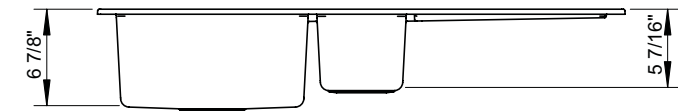

MODEL NO.	OVERALL SIZE (LxWxD)	MAIN BOWL SIZE (LxWxD)	SECOND BOWL SIZE (LxWxD)	HANDED	FAUCET HOLES	MINIMUM CABINET WIDTH REQUIRED	CUTOUT DIMENSION
CD2039-7-X	20" x 38 3/4" x 6 7/8"	15 5/8" x 13 11/16" x 6 7/8"	12 5/8" x 6 1/8" x 5 7/16"	Reversible	N/A	24"	Template supplied with sink
CD2039-7-S	20" x 38 3/4" x 6 7/8"	15 5/8" x 13 11/16" x 6 7/8"	12 5/8" x 6 1/8" x 5 7/16"	Reversible	N/A	24"	Template supplied with sink
CD2039-7-P	20" x 38 3/4" x 6 7/8"	15 5/8" x 13 11/16" x 6 7/8"	12 5/8" x 6 1/8" x 5 7/16"	Reversible	N/A	24"	Template supplied with sink