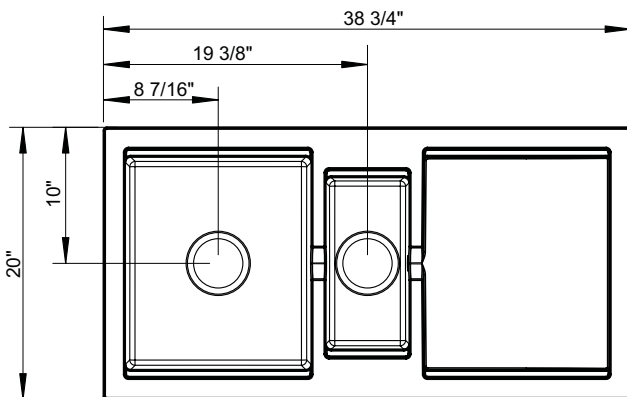

MODEL NO.	OVERALL SIZE (LxWxD)	MAIN BOWL SIZE (LxWxD)	SECOND BOWL SIZE (LxWxD)	HANDED	FAUCET HOLES	MINIMUM CABINET WIDTH REQUIRED	CUTOUT DIMENSION
CD2039-7-X	20" x 38 3/4" x 6 7/8"	15 5/8" x 13 11/16" x 6 7/8"	12 5/8" x 6 1/8" x 5 7/16"	Reversible	N/A	24"	Template supplied with sink
CD2039-7-S	20" x 38 3/4" x 6 7/8"	15 5/8" x 13 11/16" x 6 7/8"	12 5/8" x 6 1/8" x 5 7/16"	Reversible	N/A	24"	Template supplied with sink
CD2039-7-P	20" x 38 3/4" x 6 7/8"	15 5/8" x 13 11/16" x 6 7/8"	12 5/8" x 6 1/8" x 5 7/16"	Reversible	N/A	24"	Template supplied with sink