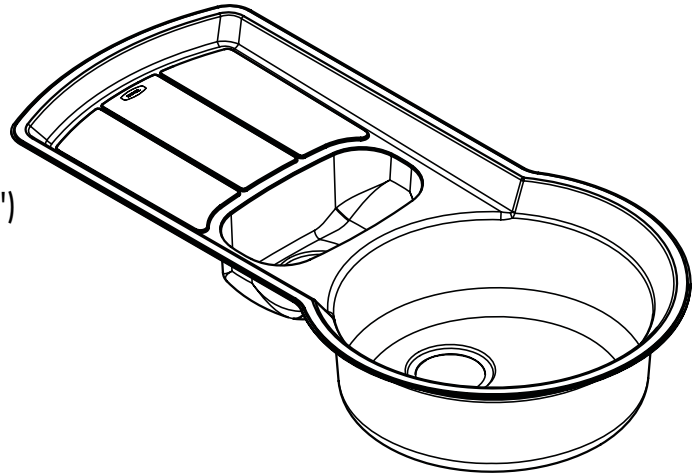

- 18 gauge 18/10 stainless steel
- High performance sound deadening material
- Brushed finish
- Integrated drain board
- Limited lifetime owner warranty
- Includes one strainer basket and drain kit (3 1/2")
-  Accessories included (see below)

MODEL NO.	OVERALL SIZE (LxWxD)	MAIN BOWL SIZE (LxWxD)	SECOND BOWL SIZE (LxWxD)	HANDED	FAUCET HOLES	MINIMUM CABINET WIDTH REQUIRED	CUTOUT DIMENSION
KD2039-7	20 1/2" x 39 3/8" x 7 7/16"	16 9/16" diameter	11 13/16" x 6 3/16" x 4 3/4"	Reversible	N/A	33"	Template supplied with sink