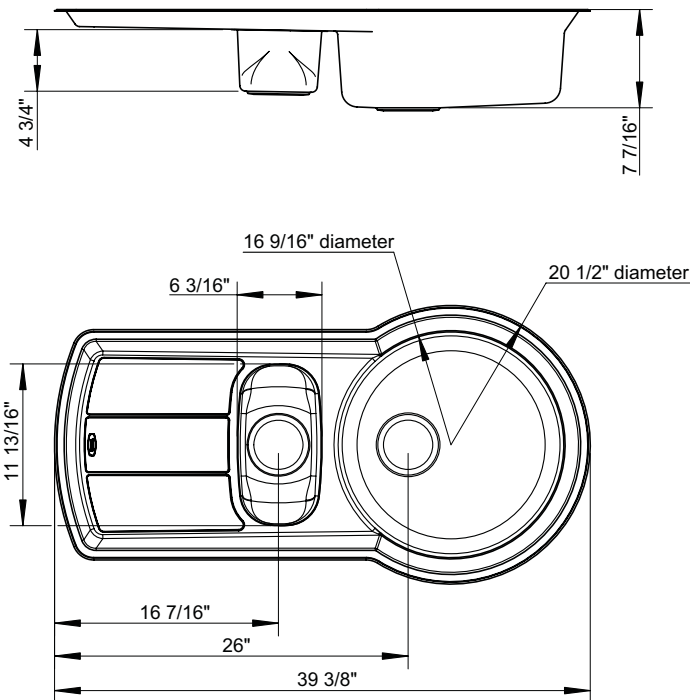

- 18 gauge 18/10 stainless steel
- High performance sound deadening material
- Brushed finish
- Integrated drain board
- Limited lifetime owner warranty
- Includes one strainer basket and drain kit (3 1/2")
-  Accessories included (see below)

MODEL NO.	OVERALL SIZE (LxWxD)	MAIN BOWL SIZE (LxWxD)	SECOND BOWL SIZE (LxWxD)	HANDED	FAUCET HOLES	MINIMUM CABINET WIDTH REQUIRED	CUTOUT DIMENSION
KD2039-7	20 1/2" x 39 3/8" x 7 7/16"	16 9/16" diameter	11 13/16" x 6 3/16" x 4 3/4"	Reversible	N/A	33"	Template supplied with sink