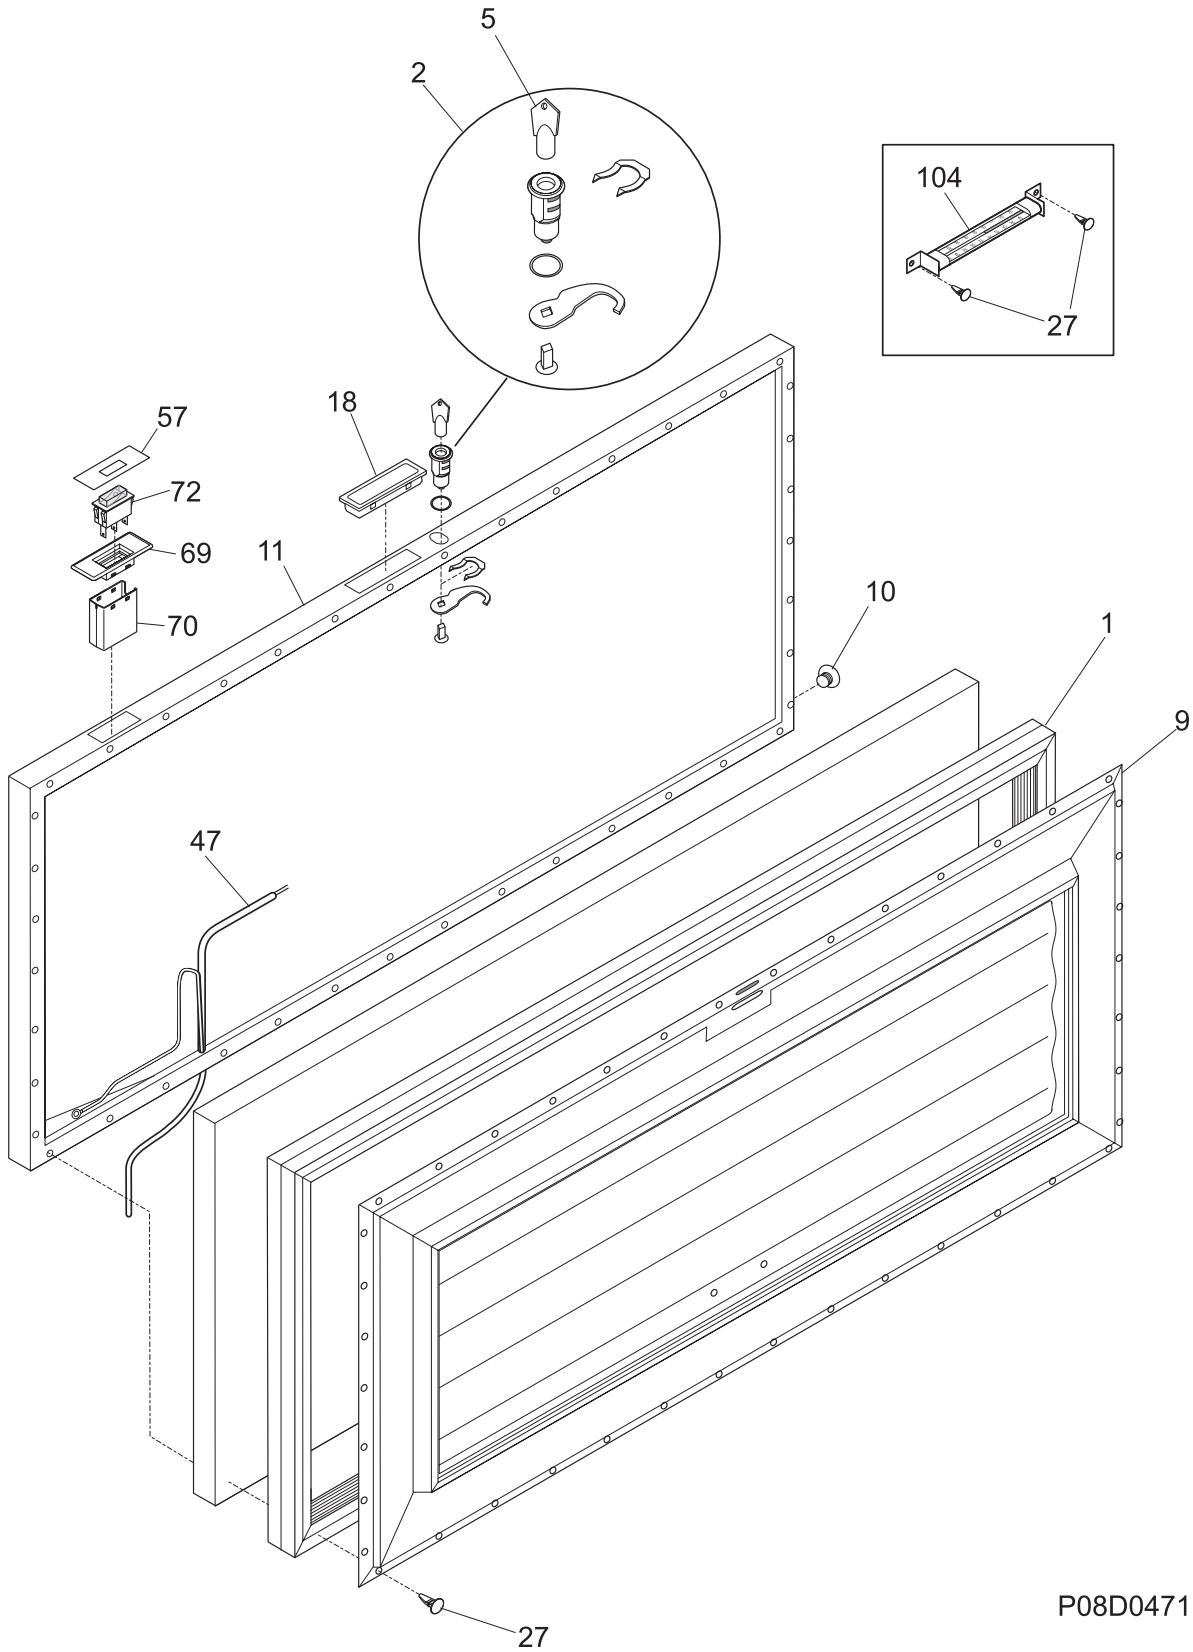

Publication No.  
**5995460044**  
06/02/01  
(EN/SERVICE/MLR)  
365

**FREEZER CHEST**

Model No.  
**FCCS071FW**

Copyright © 2006 Electrolux Home Products, Inc.  
All rights reserved.

DOOR

P08D0471

---

**DOOR**

---

POS. NO	PART NO.	DESCRIPTION
1	216480901	Gasket, door seal, white
2	5303925107	Lock Assy
5 #	216702900	Key, lock
9	216067304	Panel-inner lid
10	216923001	Plug button, 1/4", white
11	216113131	Panel-outer lid
*	216858000	Screw, TH#8-18x.500AB, #10
18	297034202	Handle, recessed, chrome, w/gasket
27	5303212828	Clip, panel mtg
27*	5304406520	Clip, panel mtg kit, (40)
47 #	297073700	Harness-lid
57	297069900	Overlay, max freeze
69	297069700	Bezel, switch, max freeze
70	297069800	Cap, seal, switch
72 #	297070000	Switch, rocker
104	297074200	Thermometer
*	5303917276	Insulation-door, fiberglass, (bulk)

**CABINET**

P08C0875

---

**CABINET**

---

POS. NO	PART NO.	DESCRIPTION
1	297014100	Catch-lock, white
3	216502600	Plug, drain, interior
4	297013600	Plug, drain, exterior
6	216855702	Breaker, side
7	216855703	Breaker-lock side, white
11	216855706	Breaker-ends, white
12A	297073400	Nameplate, Commercial, stainless
18	216707201	Knob, temp control
21 #	216759300	Control-temperature
27	216337700	Screw, hex washer head, 10-24 x 0.500
28	216478800	Hinge Assy
30	216105500	Breaker-corners, white
59	216703400	Basket
62	131168200	Screw, pan head, 8-18B x 0.31
75	216782000	Panel-access, white
120	216621000	Caster
136	216706700	Guard-splash
*	216649700	CASTER PACK, 4 casters, wrench, 16 screws
*	216793911	Energy Guide
*	5303305324	Paint, touch-up, white