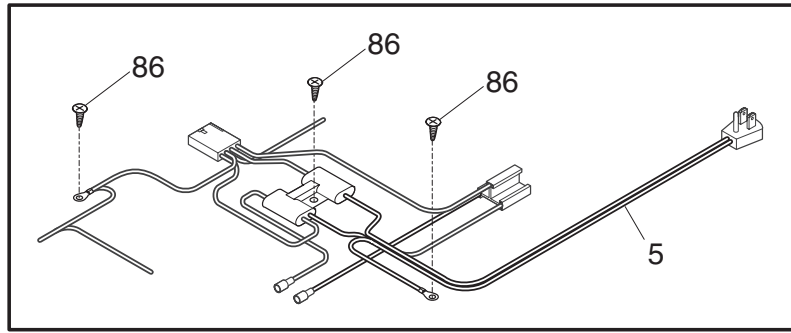

---

POS. NO	PART NO.	DESCRIPTION
1	216480901	Gasket, door seal, white
2	5303925107	Lock Assy
5 #	216702900	Key, lock
9	216067304	Panel-inner lid
10	216923001	Plug button, 1/4", white
11	216113131	Panel-outer lid
*	216858000	Screw, TH#8-18x.500AB, #10
18	297034202	Handle, recessed, chrome, w/gasket
27	5303212828	Clip, panel mtg
27*	5304406520	Clip, panel mtg kit, (40)
47 #	297073700	Harness-lid
57	297069900	Overlay, max freeze
69	297069700	Bezel, switch, max freeze
70	297069800	Cap, seal, switch
72 #	297070000	Switch, rocker
104	297074200	Thermometer
*	5303917276	Insulation-door, fiberglass, (bulk)

**CABINET**

P08C0875

---

**CABINET**

---

POS. NO	PART NO.	DESCRIPTION
1	297014100	Catch-lock, white
3	216502600	Plug, drain, interior
4	297013600	Plug, drain, exterior
6	216855702	Breaker, side
7	216855703	Breaker-lock side, white
11	216855706	Breaker-ends, white
12A	297073400	Nameplate, Commercial, stainless
18	216707201	Knob, temp control
21 #	216759300	Control-temperature
27	216337700	Screw, hex washer head, 10-24 x 0.500
28	216478800	Hinge Assy
30	216105500	Breaker-corners, white
59	216703400	Basket
62	131168200	Screw, pan head, 8-18B x 0.31
75	216782000	Panel-access, white
120	216621000	Caster
136	216706700	Guard-splash
*	216649700	CASTER PACK, 4 casters, wrench, 16 screws
*	216793911	Energy Guide
*	5303305324	Paint, touch-up, white

**SYSTEM**

P08S0360

**SYSTEM**

---

POS. NO	PART NO.	DESCRIPTION
1 #	5300120780	Condenser
4 #	216938600	Drier-filter
5 #	297069000	Harness-main
*	216707800	Screw, PH, 8-32 x 1/2, wiring harness
22	216056400	Clip, compressor mtg, SPRING
27	5308002681	Grommet, compressor
29 #	297068200	Compressor, w/o electricals
30	216954210	Controller
32	241544101	Clamp, elec cont mtg, compressor, bale wire
55 #	216236200	Capacitor-run, 180-200 VAC, 15 microfarad
86	216707700	Screw, 8-18 X 1/2