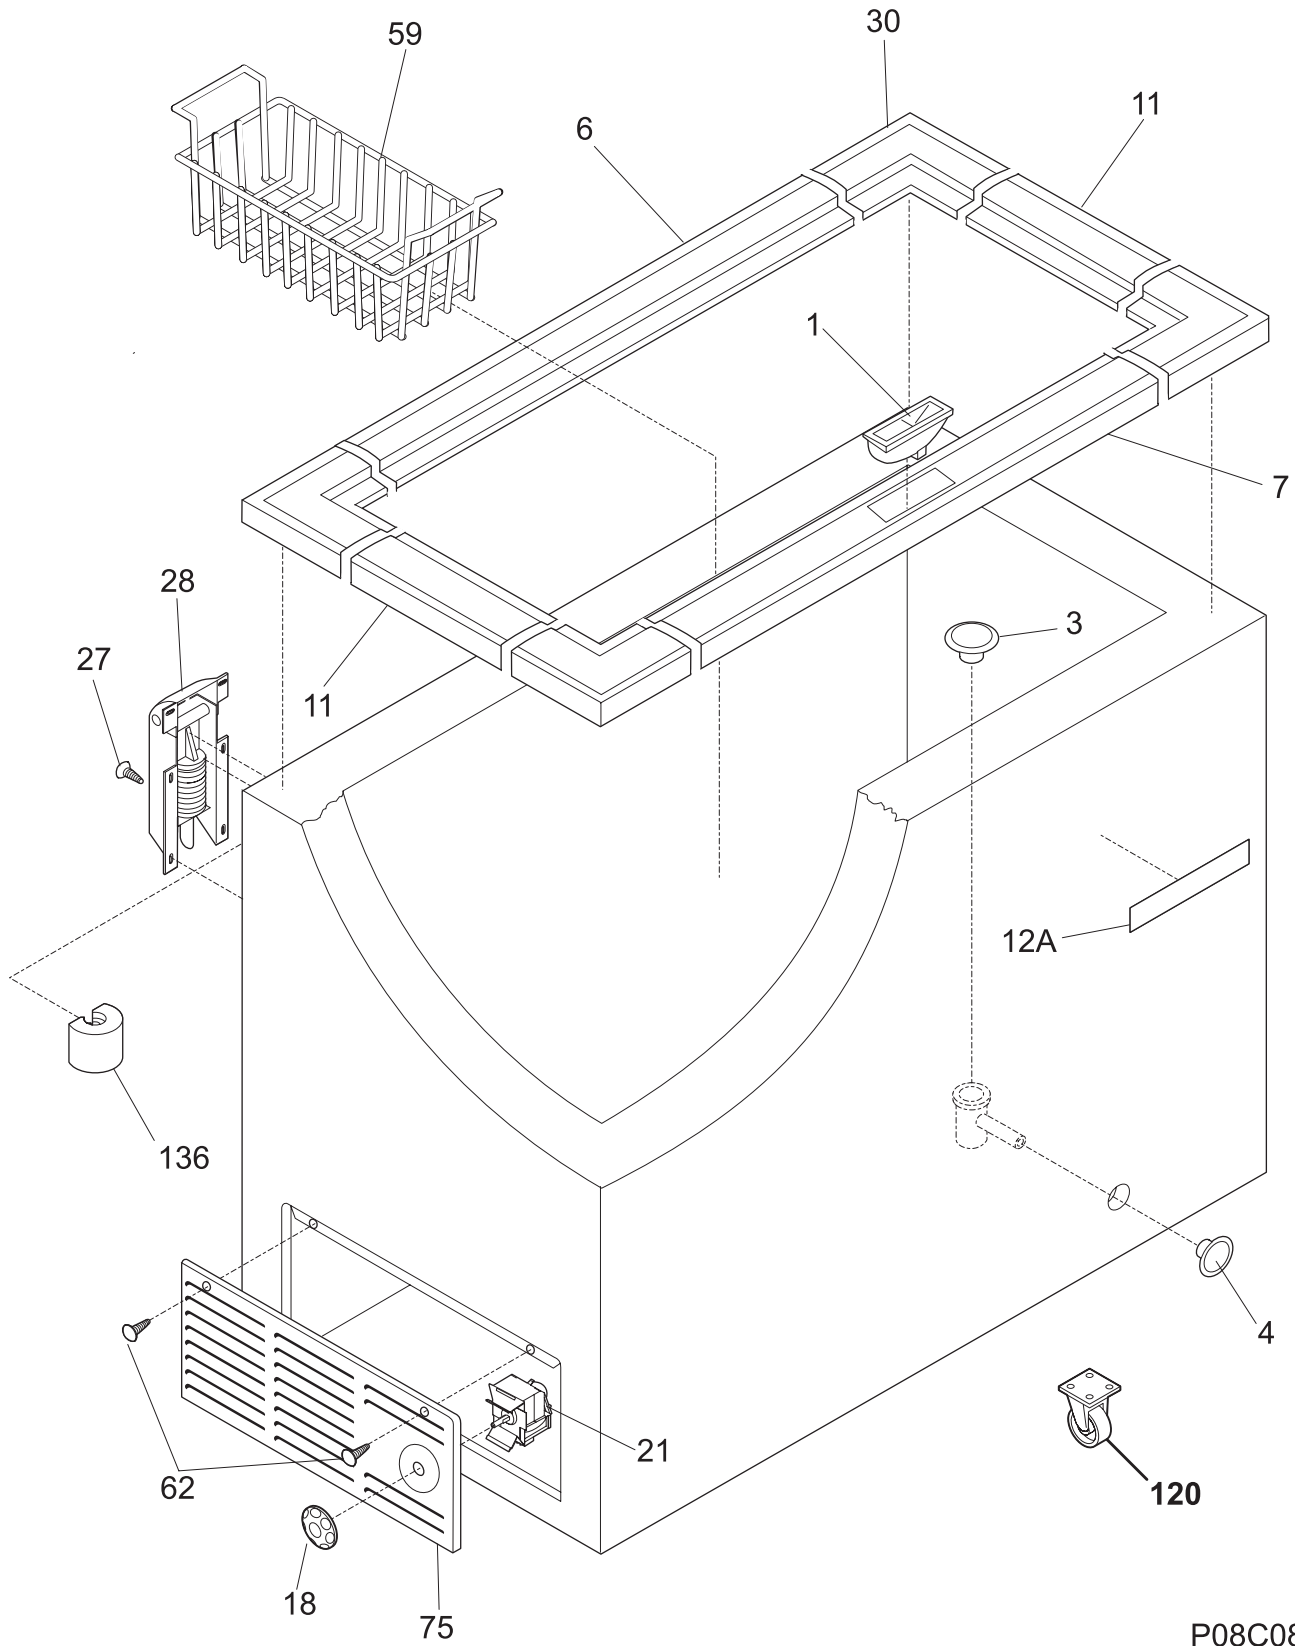

Publication No.  
**5995460044**  
06/02/01  
(EN/SERVICE/MLR)  
365

**FREEZER CHEST**

Model No.  
**FCCS071FW**

Copyright © 2006 Electrolux Home Products, Inc.  
All rights reserved.

DOOR

P08D0471

---

**DOOR**

---

POS. NO	PART NO.	DESCRIPTION
1	216480901	Gasket, door seal, white
2	5303925107	Lock Assy
5 #	216702900	Key, lock
9	216067304	Panel-inner lid
10	216923001	Plug button, 1/4", white
11	216113131	Panel-outer lid
*	216858000	Screw, TH#8-18x.500AB, #10
18	297034202	Handle, recessed, chrome, w/gasket
27	5303212828	Clip, panel mtg
27*	5304406520	Clip, panel mtg kit, (40)
47 #	297073700	Harness-lid
57	297069900	Overlay, max freeze
69	297069700	Bezel, switch, max freeze
70	297069800	Cap, seal, switch
72 #	297070000	Switch, rocker
104	297074200	Thermometer
*	5303917276	Insulation-door, fiberglass, (bulk)

**CABINET**

P08C0875

---

**CABINET**

---

POS. NO	PART NO.	DESCRIPTION
1	297014100	Catch-lock, white
3	216502600	Plug, drain, interior
4	297013600	Plug, drain, exterior
6	216855702	Breaker, side
7	216855703	Breaker-lock side, white
11	216855706	Breaker-ends, white
12A	297073400	Nameplate, Commercial, stainless
18	216707201	Knob, temp control
21 #	216759300	Control-temperature
27	216337700	Screw, hex washer head, 10-24 x 0.500
28	216478800	Hinge Assy
30	216105500	Breaker-corners, white
59	216703400	Basket
62	131168200	Screw, pan head, 8-18B x 0.31
75	216782000	Panel-access, white
120	216621000	Caster
136	216706700	Guard-splash
*	216649700	CASTER PACK, 4 casters, wrench, 16 screws
*	216793911	Energy Guide
*	5303305324	Paint, touch-up, white