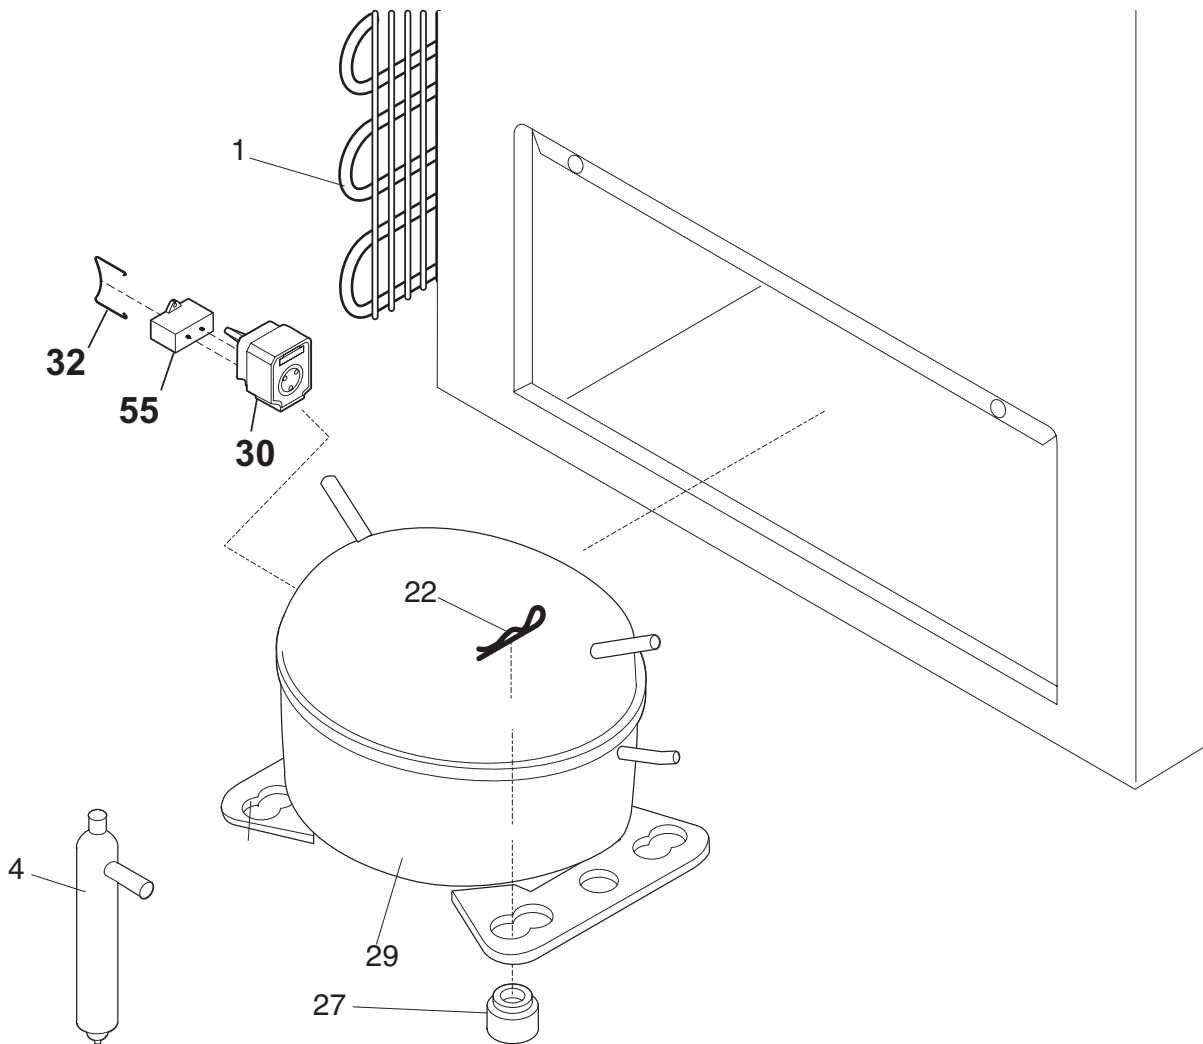

---

POS. NO	PART NO.	DESCRIPTION
1	216480901	Gasket, door seal, white
2	5303925107	Lock Assy
5 #	216702900	Key, lock
9	216067304	Panel-inner lid
10	216923001	Plug button, 1/4", white
11	216113131	Panel-outer lid
*	216858000	Screw, TH#8-18x.500AB, #10
18	297034202	Handle, recessed, chrome, w/gasket
27	5303212828	Clip, panel mtg
27*	5304406520	Clip, panel mtg kit, (40)
47 #	297073700	Harness-lid
57	297069900	Overlay, max freeze
69	297069700	Bezel, switch, max freeze
70	297069800	Cap, seal, switch
72 #	297070000	Switch, rocker
104	297074200	Thermometer
*	5303917276	Insulation-door, fiberglass, (bulk)

**CABINET**

P08C0875

---

**CABINET**

---

POS. NO	PART NO.	DESCRIPTION
1	297014100	Catch-lock, white
3	216502600	Plug, drain, interior
4	297013600	Plug, drain, exterior
6	216855702	Breaker, side
7	216855703	Breaker-lock side, white
11	216855706	Breaker-ends, white
12A	297073400	Nameplate, Commercial, stainless
18	216707201	Knob, temp control
21 #	216759300	Control-temperature
27	216337700	Screw, hex washer head, 10-24 x 0.500
28	216478800	Hinge Assy
30	216105500	Breaker-corners, white
59	216703400	Basket
62	131168200	Screw, pan head, 8-18B x 0.31
75	216782000	Panel-access, white
120	216621000	Caster
136	216706700	Guard-splash
*	216649700	CASTER PACK, 4 casters, wrench, 16 screws
*	216793911	Energy Guide
*	5303305324	Paint, touch-up, white

**SYSTEM**

P08S0360

**SYSTEM**

---

POS. NO	PART NO.	DESCRIPTION
1 #	5300120780	Condenser
4 #	216938600	Drier-filter
5 #	297069000	Harness-main
*	216707800	Screw, PH, 8-32 x 1/2, wiring harness
22	216056400	Clip, compressor mtg, SPRING
27	5308002681	Grommet, compressor
29 #	297068200	Compressor, w/o electricals
30	216954210	Controller
32	241544101	Clamp, elec cont mtg, compressor, bale wire
55 #	216236200	Capacitor-run, 180-200 VAC, 15 microfarad
86	216707700	Screw, 8-18 X 1/2