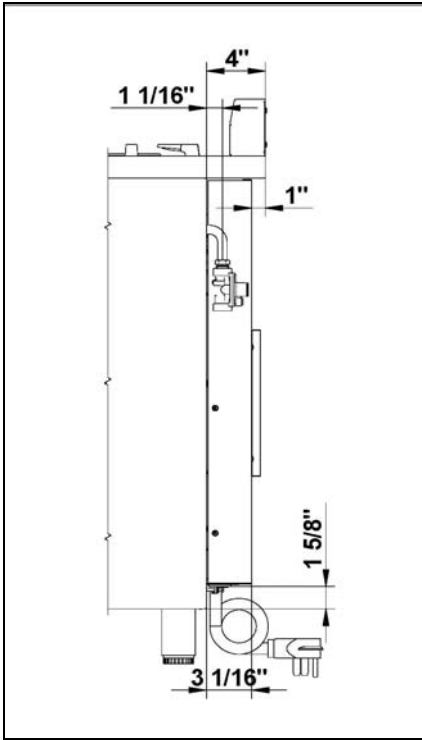

REAR VIEW

***NOTE:** Ground plug and electrical wire toward the direction of the electrical outlet

A	48" (122 cm)
B	36" (91,5 cm)
C	13" (33,0 cm)
D	18" (45,7 cm)
E	35" ¹ / ₂ (90,2 cm) / 37" ¹ / ₄ (94,6 cm)
F	6" (15,2 cm)

48" FREESTANDING DUAL FUEL RANGES

Models (A,X)486GPIRX	[MTYKPZ(A,U)(4,6)X(2,5)D]
Models (A,X)486GPIRBI	[MTYKPZ(A,U)(4,6)W(2,5)D]
Models (A,X)486GPIRCR	[MTYKPZ(A,U)(4,6)D(2,5)D]
Models (A,X)486GPIRGI	[MTYKPZ(A,U)(4,6)I(2,5)D]
Models (A,X)486GPIRRO	[MTYKPZ(A,U)(4,6)R(2,5)D]
Models (A,X)486GPIRVI	[MTYKPZ(A,U)(4,6)L(2,5)D]
Models (A,X)486GPIRVE	[MTYKPZ(A,U)(4,6)V(2,5)D]
Models (A,X)486GPIRBL	[MTYKPZ(A,U)(4,6)U(2,5)D]
Models (A,X)486GPIRNE	[MTYKPZ(A,U)(4,6)N(2,5)D]

A	48" (122 cm)
B	36" (91,5 cm)
C	13" (33,0 cm)
D	18" (45,7 cm)
E	35" 1/2 (90,2 cm) / 37" 1/4 (94,6 cm)
F	6" (15,2 cm)