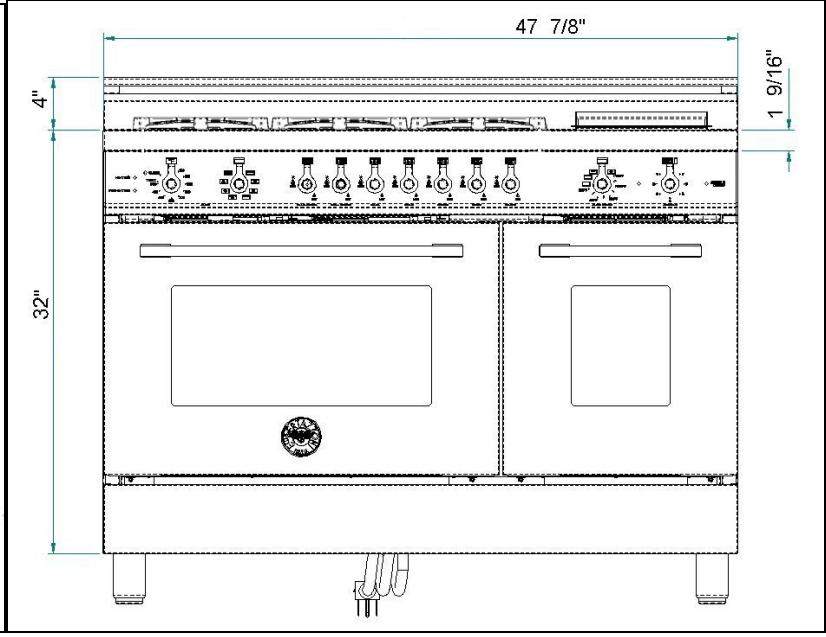

REAR VIEW

***NOTE:** Ground plug and electrical wire toward the direction of the electrical outlet

A	48" (122 cm)
B	36" (91,5 cm)
C	13" (33,0 cm)
D	18" (45,7 cm)
E	35" ¹ / ₂ (90,2 cm) / 37" ¹ / ₄ (94,6 cm)
F	6" (15,2 cm)

48" FREESTANDING DUAL FUEL RANGES

Models (A,X)486GPIRX	[MTYKPZ(A,U)(4,6)X(2,5)D]
Models (A,X)486GPIRBI	[MTYKPZ(A,U)(4,6)W(2,5)D]
Models (A,X)486GPIRCR	[MTYKPZ(A,U)(4,6)D(2,5)D]
Models (A,X)486GPIRGI	[MTYKPZ(A,U)(4,6)I(2,5)D]
Models (A,X)486GPIRRO	[MTYKPZ(A,U)(4,6)R(2,5)D]
Models (A,X)486GPIRVI	[MTYKPZ(A,U)(4,6)L(2,5)D]
Models (A,X)486GPIRVE	[MTYKPZ(A,U)(4,6)V(2,5)D]
Models (A,X)486GPIRBL	[MTYKPZ(A,U)(4,6)U(2,5)D]
Models (A,X)486GPIRNE	[MTYKPZ(A,U)(4,6)N(2,5)D]

A	48" (122 cm)
B	36" (91,5 cm)
C	13" (33,0 cm)
D	18" (45,7 cm)
E	35" 1/2 (90,2 cm) / 37" 1/4 (94,6 cm)
F	6" (15,2 cm)