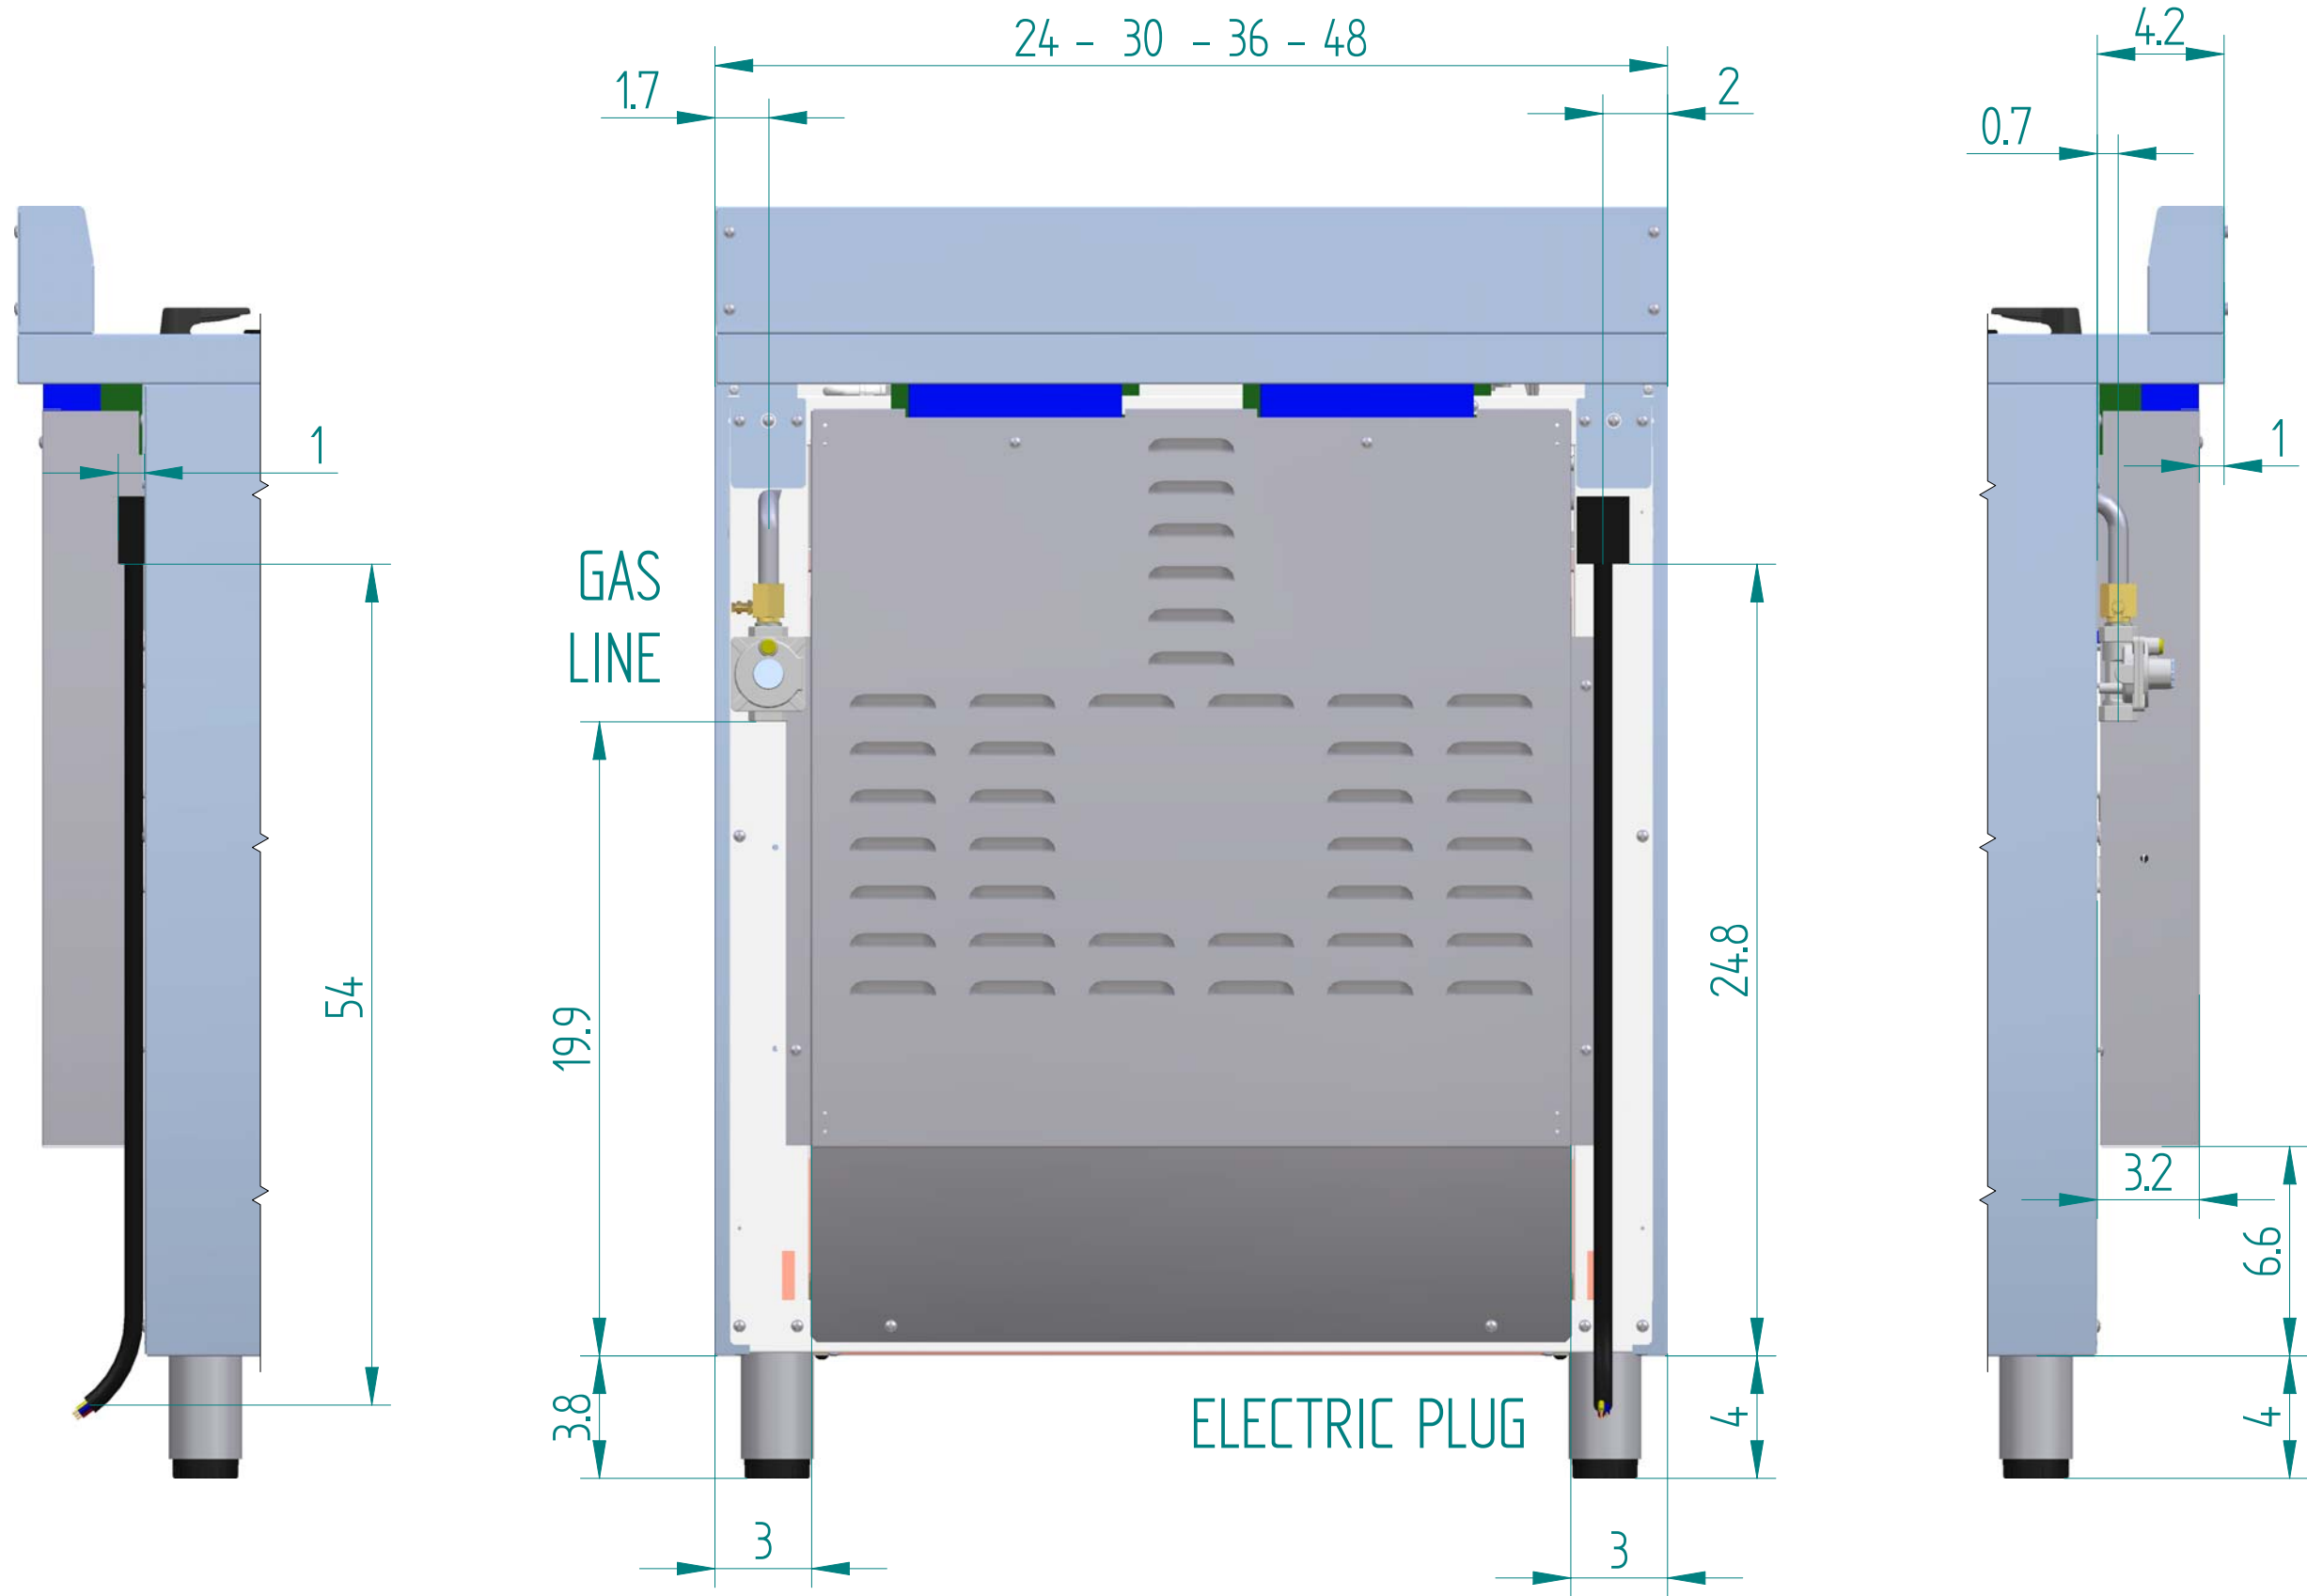

REAR VIEW

***NOTE:** Ground plug and electrical wire toward the direction of the electrical outlet

A	48" (122 cm)
B	36" (91,5 cm)
C	13" (33,0 cm)
D	18" (45,7 cm)
E	35" ¹ / ₂ (90,2 cm) / 37" ¹ / ₄ (94,6 cm)
F	6" (15,2 cm)

48" FREESTANDING DUAL FUEL RANGES

Models (A,X)486GPIRX	[MTYKPZ(A,U)(4,6)X(2,5)D]
Models (A,X)486GPIRBI	[MTYKPZ(A,U)(4,6)W(2,5)D]
Models (A,X)486GPIRCR	[MTYKPZ(A,U)(4,6)D(2,5)D]
Models (A,X)486GPIRGI	[MTYKPZ(A,U)(4,6)I(2,5)D]
Models (A,X)486GPIRRO	[MTYKPZ(A,U)(4,6)R(2,5)D]
Models (A,X)486GPIRVI	[MTYKPZ(A,U)(4,6)L(2,5)D]
Models (A,X)486GPIRVE	[MTYKPZ(A,U)(4,6)V(2,5)D]
Models (A,X)486GPIRBL	[MTYKPZ(A,U)(4,6)U(2,5)D]
Models (A,X)486GPIRNE	[MTYKPZ(A,U)(4,6)N(2,5)D]

A	48" (122 cm)
B	36" (91,5 cm)
C	13" (33,0 cm)
D	18" (45,7 cm)
E	35" 1/2 (90,2 cm) / 37" 1/4 (94,6 cm)
F	6" (15,2 cm)