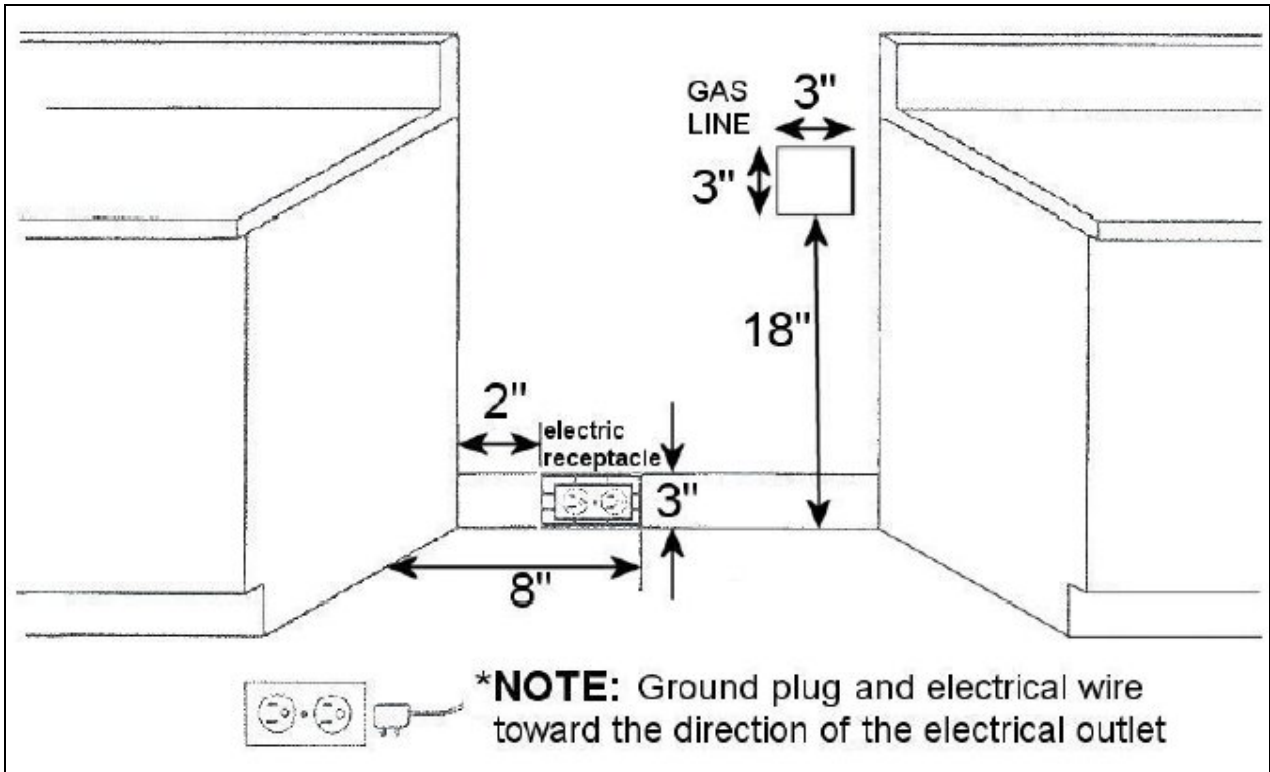

REAR VIEW

***NOTE:** Ground plug and electrical wire toward the direction of the electrical outlet

A	48" (122 cm)
B	36" (91,5 cm)
C	13" (33,0 cm)
D	18" (45,7 cm)
E	35" ¹ / ₂ (90,2 cm) / 37" ¹ / ₄ (94,6 cm)
F	6" (15,2 cm)

A	48" (122 cm)
B	36" (91,5 cm)
C	13" (33,0 cm)
D	18" (45,7 cm)
E	35" 1/2 (90,2 cm) / 37" 1/4 (94,6 cm)
F	6" (15,2 cm)