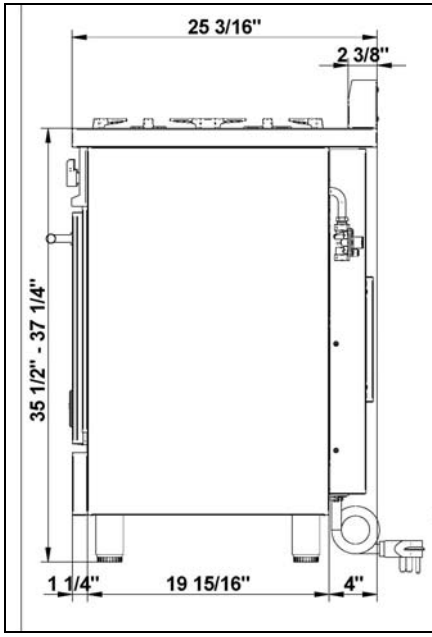

REAR VIEW

***NOTE:** Ground plug and electrical wire toward the direction of the electrical outlet

A	48" (122 cm)
B	36" (91,5 cm)
C	13" (33,0 cm)
D	18" (45,7 cm)
E	35" ¹ / ₂ (90,2 cm) / 37" ¹ / ₄ (94,6 cm)
F	6" (15,2 cm)

48" FREESTANDING DUAL FUEL RANGES

Models (A,X)486GPIRX	[MTYKPZ(A,U)(4,6)X(2,5)D]
Models (A,X)486GPIRBI	[MTYKPZ(A,U)(4,6)W(2,5)D]
Models (A,X)486GPIRCR	[MTYKPZ(A,U)(4,6)D(2,5)D]
Models (A,X)486GPIRGI	[MTYKPZ(A,U)(4,6)I(2,5)D]
Models (A,X)486GPIRRO	[MTYKPZ(A,U)(4,6)R(2,5)D]
Models (A,X)486GPIRVI	[MTYKPZ(A,U)(4,6)L(2,5)D]
Models (A,X)486GPIRVE	[MTYKPZ(A,U)(4,6)V(2,5)D]
Models (A,X)486GPIRBL	[MTYKPZ(A,U)(4,6)U(2,5)D]
Models (A,X)486GPIRNE	[MTYKPZ(A,U)(4,6)N(2,5)D]

A	48" (122 cm)
B	36" (91,5 cm)
C	13" (33,0 cm)
D	18" (45,7 cm)
E	35" 1/2 (90,2 cm) / 37" 1/4 (94,6 cm)
F	6" (15,2 cm)