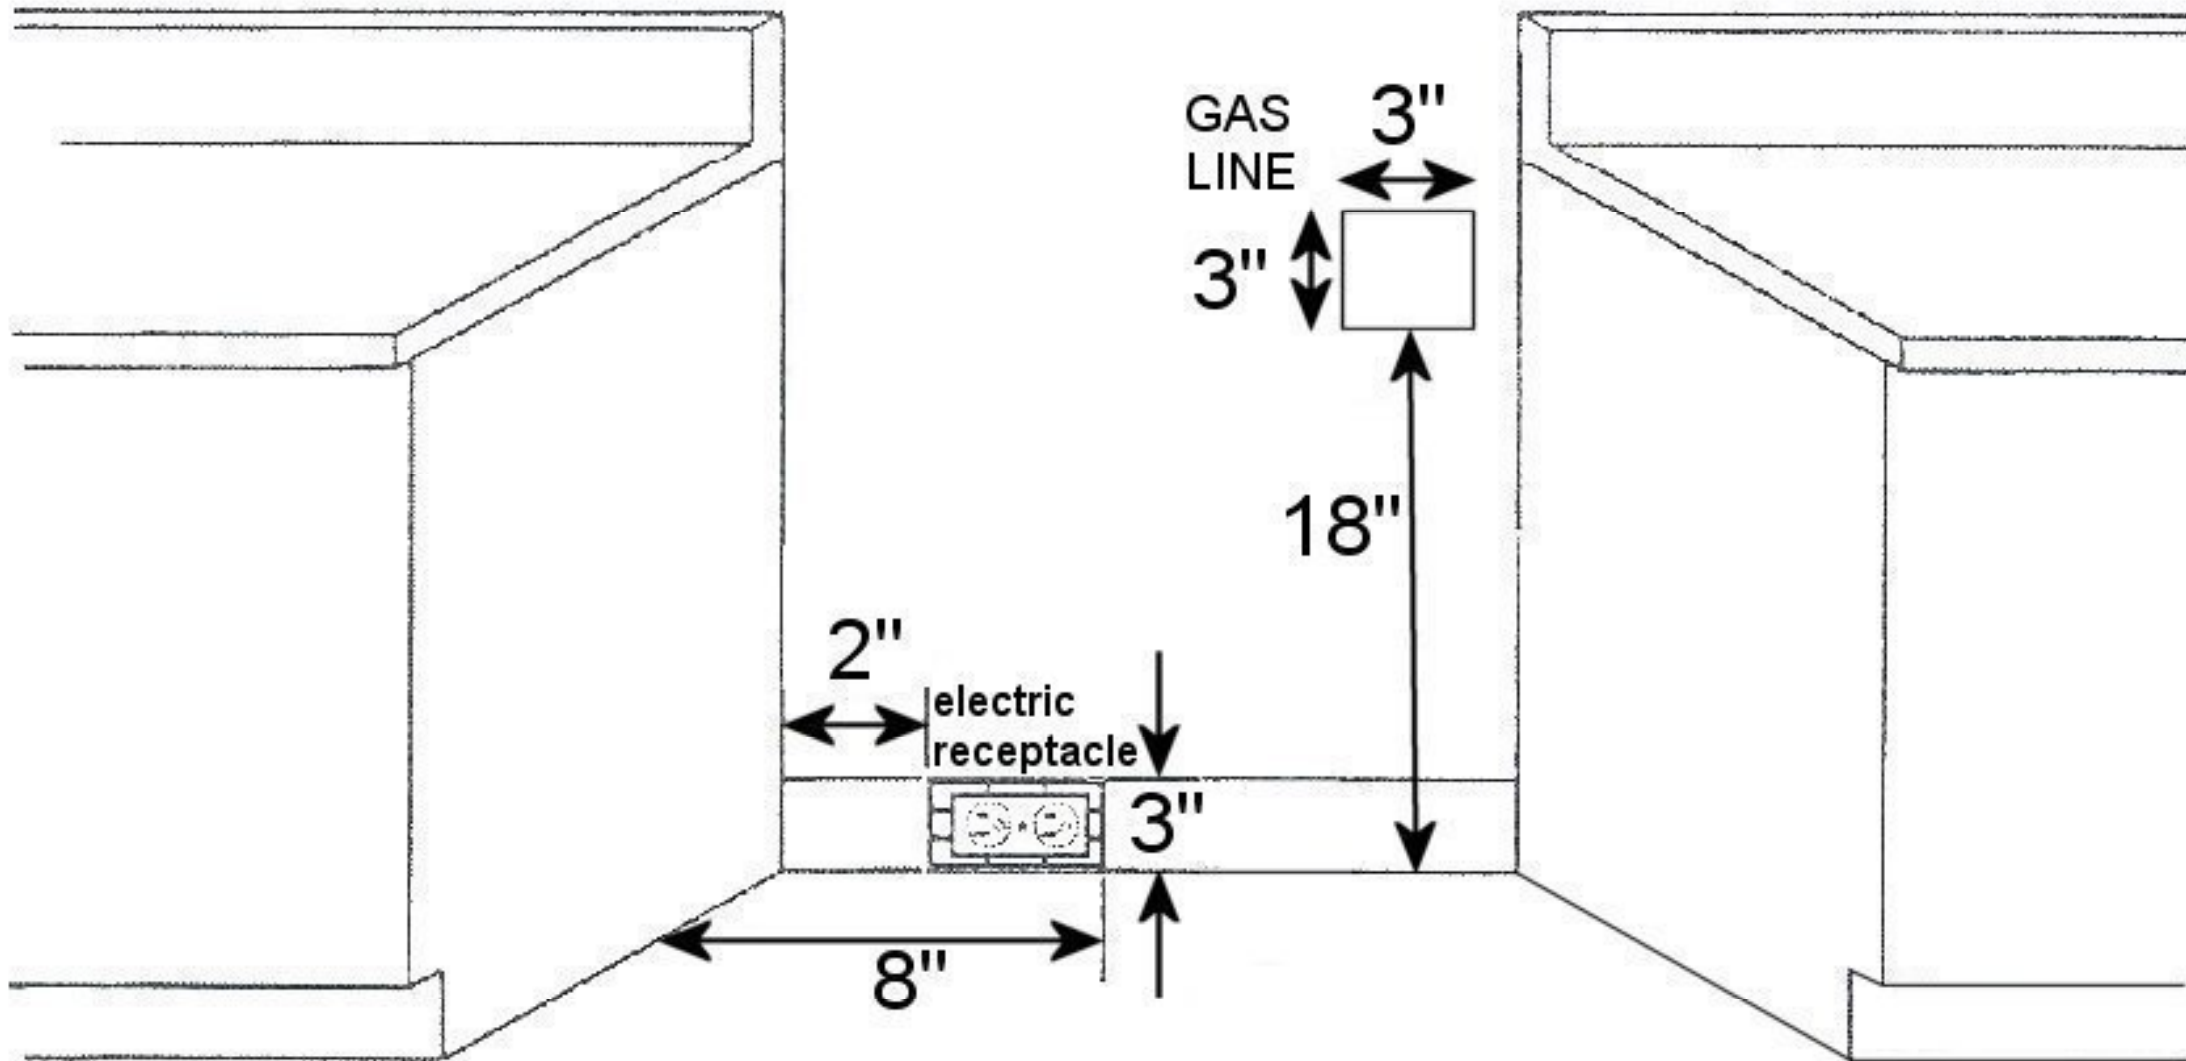

REAR VIEW

***NOTE:** Ground plug and electrical wire toward the direction of the electrical outlet

A	48" (122 cm)
B	36" (91,5 cm)
C	13" (33,0 cm)
D	18" (45,7 cm)
E	35" ¹ / ₂ (90,2 cm) / 37" ¹ / ₄ (94,6 cm)
F	6" (15,2 cm)

48" FREESTANDING DUAL FUEL RANGES

Models (A,X)486GPIRX	[MTYKPZ(A,U)(4,6)X(2,5)D]
Models (A,X)486GPIRBI	[MTYKPZ(A,U)(4,6)W(2,5)D]
Models (A,X)486GPIRCR	[MTYKPZ(A,U)(4,6)D(2,5)D]
Models (A,X)486GPIRGI	[MTYKPZ(A,U)(4,6)I(2,5)D]
Models (A,X)486GPIRRO	[MTYKPZ(A,U)(4,6)R(2,5)D]
Models (A,X)486GPIRVI	[MTYKPZ(A,U)(4,6)L(2,5)D]
Models (A,X)486GPIRVE	[MTYKPZ(A,U)(4,6)V(2,5)D]
Models (A,X)486GPIRBL	[MTYKPZ(A,U)(4,6)U(2,5)D]
Models (A,X)486GPIRNE	[MTYKPZ(A,U)(4,6)N(2,5)D]

A	48" (122 cm)
B	36" (91,5 cm)
C	13" (33,0 cm)
D	18" (45,7 cm)
E	35" 1/2 (90,2 cm) / 37" 1/4 (94,6 cm)
F	6" (15,2 cm)