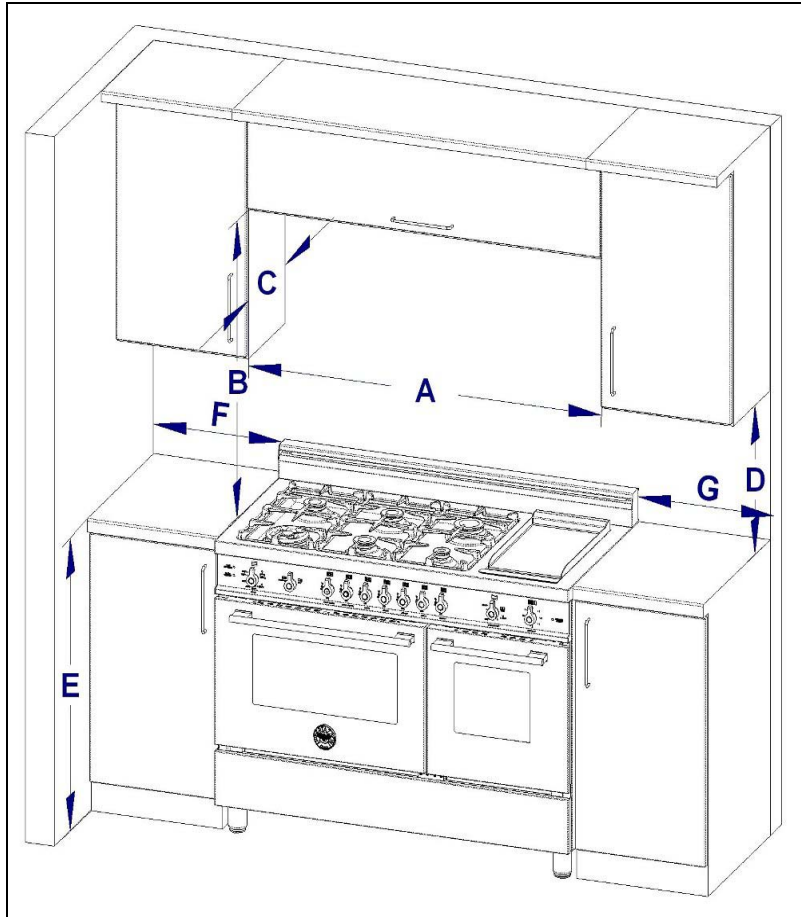

REAR VIEW

***NOTE:** Ground plug and electrical wire toward the direction of the electrical outlet

A	48" (122 cm)
B	36" (91,5 cm)
C	13" (33,0 cm)
D	18" (45,7 cm)
E	35" ¹ / ₂ (90,2 cm) / 37" ¹ / ₄ (94,6 cm)
F	6" (15,2 cm)

48" FREESTANDING DUAL FUEL RANGES

Models (A,X)486GPIRX	[MTYKPZ(A,U)(4,6)X(2,5)D]
Models (A,X)486GPIRBI	[MTYKPZ(A,U)(4,6)W(2,5)D]
Models (A,X)486GPIRCR	[MTYKPZ(A,U)(4,6)D(2,5)D]
Models (A,X)486GPIRGI	[MTYKPZ(A,U)(4,6)I(2,5)D]
Models (A,X)486GPIRRO	[MTYKPZ(A,U)(4,6)R(2,5)D]
Models (A,X)486GPIRVI	[MTYKPZ(A,U)(4,6)L(2,5)D]
Models (A,X)486GPIRVE	[MTYKPZ(A,U)(4,6)V(2,5)D]
Models (A,X)486GPIRBL	[MTYKPZ(A,U)(4,6)U(2,5)D]
Models (A,X)486GPIRNE	[MTYKPZ(A,U)(4,6)N(2,5)D]

A	48" (122 cm)
B	36" (91,5 cm)
C	13" (33,0 cm)
D	18" (45,7 cm)
E	35" 1/2 (90,2 cm) / 37" 1/4 (94,6 cm)
F	6" (15,2 cm)