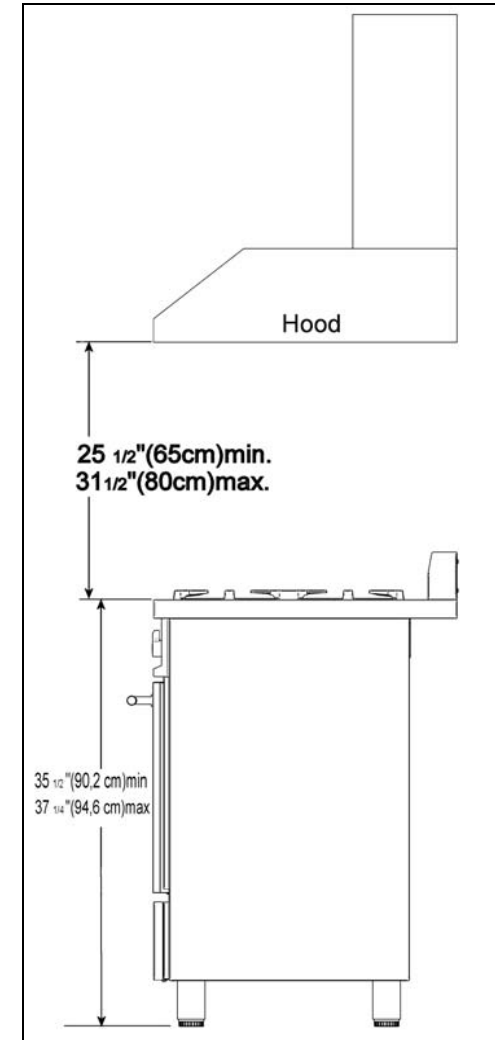

REAR VIEW

***NOTE:** Ground plug and electrical wire toward the direction of the electrical outlet

A	48" (122 cm)
B	36" (91,5 cm)
C	13" (33,0 cm)
D	18" (45,7 cm)
E	35" ¹ / ₂ (90,2 cm) / 37" ¹ / ₄ (94,6 cm)
F	6" (15,2 cm)

48" FREESTANDING DUAL FUEL RANGES

Models (A,X)486GPIRX	[MTYKPZ(A,U)(4,6)X(2,5)D]
Models (A,X)486GPIRBI	[MTYKPZ(A,U)(4,6)W(2,5)D]
Models (A,X)486GPIRCR	[MTYKPZ(A,U)(4,6)D(2,5)D]
Models (A,X)486GPIRGI	[MTYKPZ(A,U)(4,6)I(2,5)D]
Models (A,X)486GPIRRO	[MTYKPZ(A,U)(4,6)R(2,5)D]
Models (A,X)486GPIRVI	[MTYKPZ(A,U)(4,6)L(2,5)D]
Models (A,X)486GPIRVE	[MTYKPZ(A,U)(4,6)V(2,5)D]
Models (A,X)486GPIRBL	[MTYKPZ(A,U)(4,6)U(2,5)D]
Models (A,X)486GPIRNE	[MTYKPZ(A,U)(4,6)N(2,5)D]

A	48" (122 cm)
B	36" (91,5 cm)
C	13" (33,0 cm)
D	18" (45,7 cm)
E	35" 1/2 (90,2 cm) / 37" 1/4 (94,6 cm)
F	6" (15,2 cm)