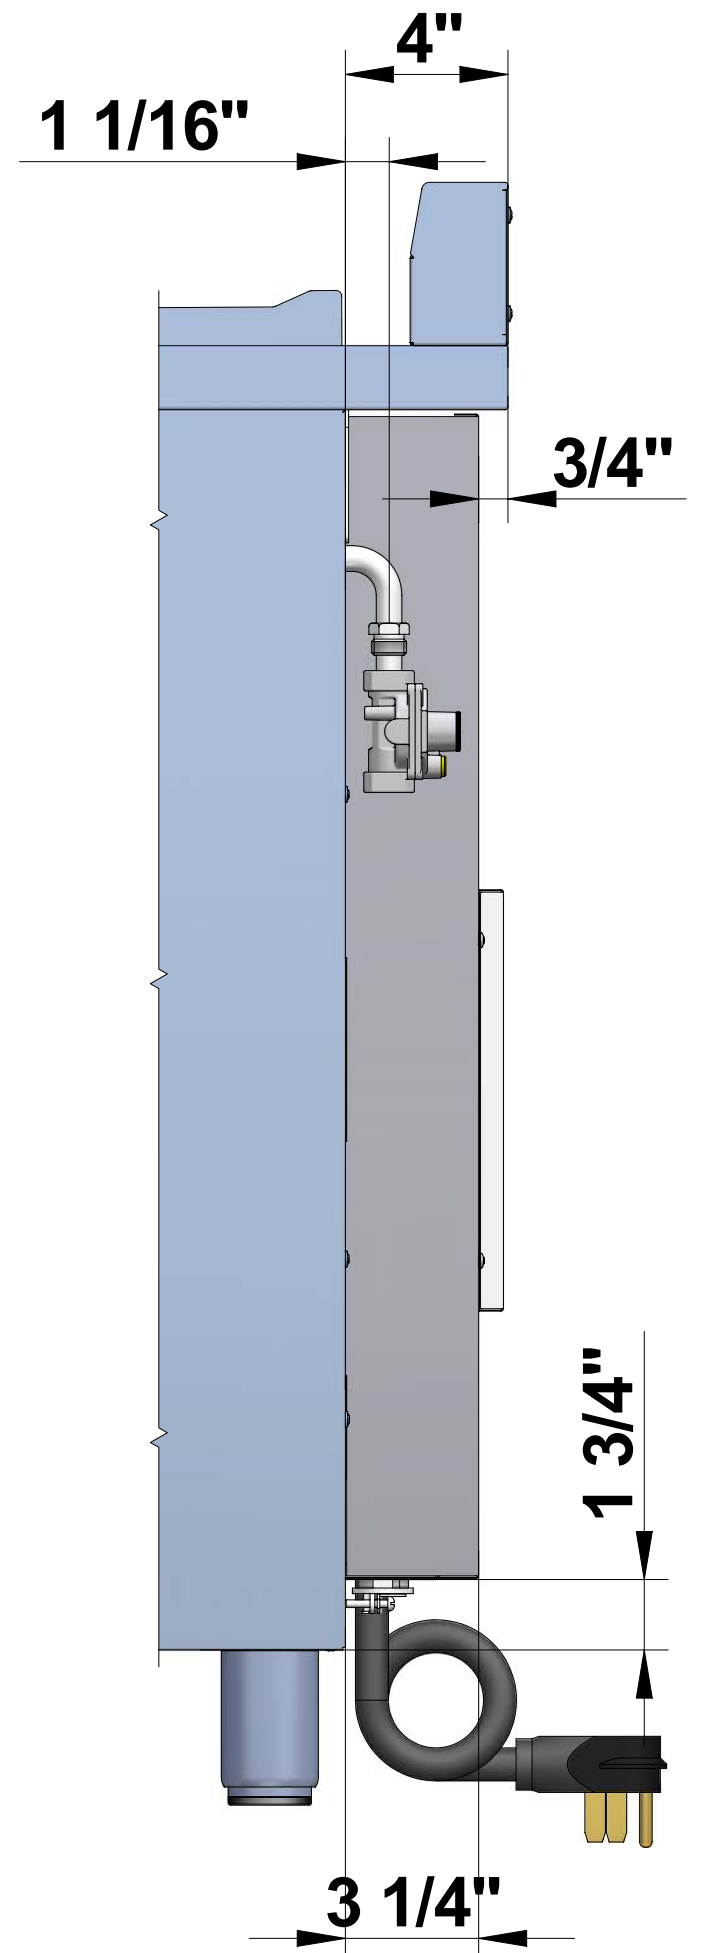

REAR VIEW

***NOTE:** Ground plug and electrical wire toward the direction of the electrical outlet

A	48" (122 cm)
B	36" (91,5 cm)
C	13" (33,0 cm)
D	18" (45,7 cm)
E	35" ¹ / ₂ (90,2 cm) / 37" ¹ / ₄ (94,6 cm)
F	6" (15,2 cm)

48" FREESTANDING DUAL FUEL RANGES

Models (A,X)486GPIRX	[MTYKPZ(A,U)(4,6)X(2,5)D]
Models (A,X)486GPIRBI	[MTYKPZ(A,U)(4,6)W(2,5)D]
Models (A,X)486GPIRCR	[MTYKPZ(A,U)(4,6)D(2,5)D]
Models (A,X)486GPIRGI	[MTYKPZ(A,U)(4,6)I(2,5)D]
Models (A,X)486GPIRRO	[MTYKPZ(A,U)(4,6)R(2,5)D]
Models (A,X)486GPIRVI	[MTYKPZ(A,U)(4,6)L(2,5)D]
Models (A,X)486GPIRVE	[MTYKPZ(A,U)(4,6)V(2,5)D]
Models (A,X)486GPIRBL	[MTYKPZ(A,U)(4,6)U(2,5)D]
Models (A,X)486GPIRNE	[MTYKPZ(A,U)(4,6)N(2,5)D]

A	48" (122 cm)
B	36" (91,5 cm)
C	13" (33,0 cm)
D	18" (45,7 cm)
E	35" 1/2 (90,2 cm) / 37" 1/4 (94,6 cm)
F	6" (15,2 cm)