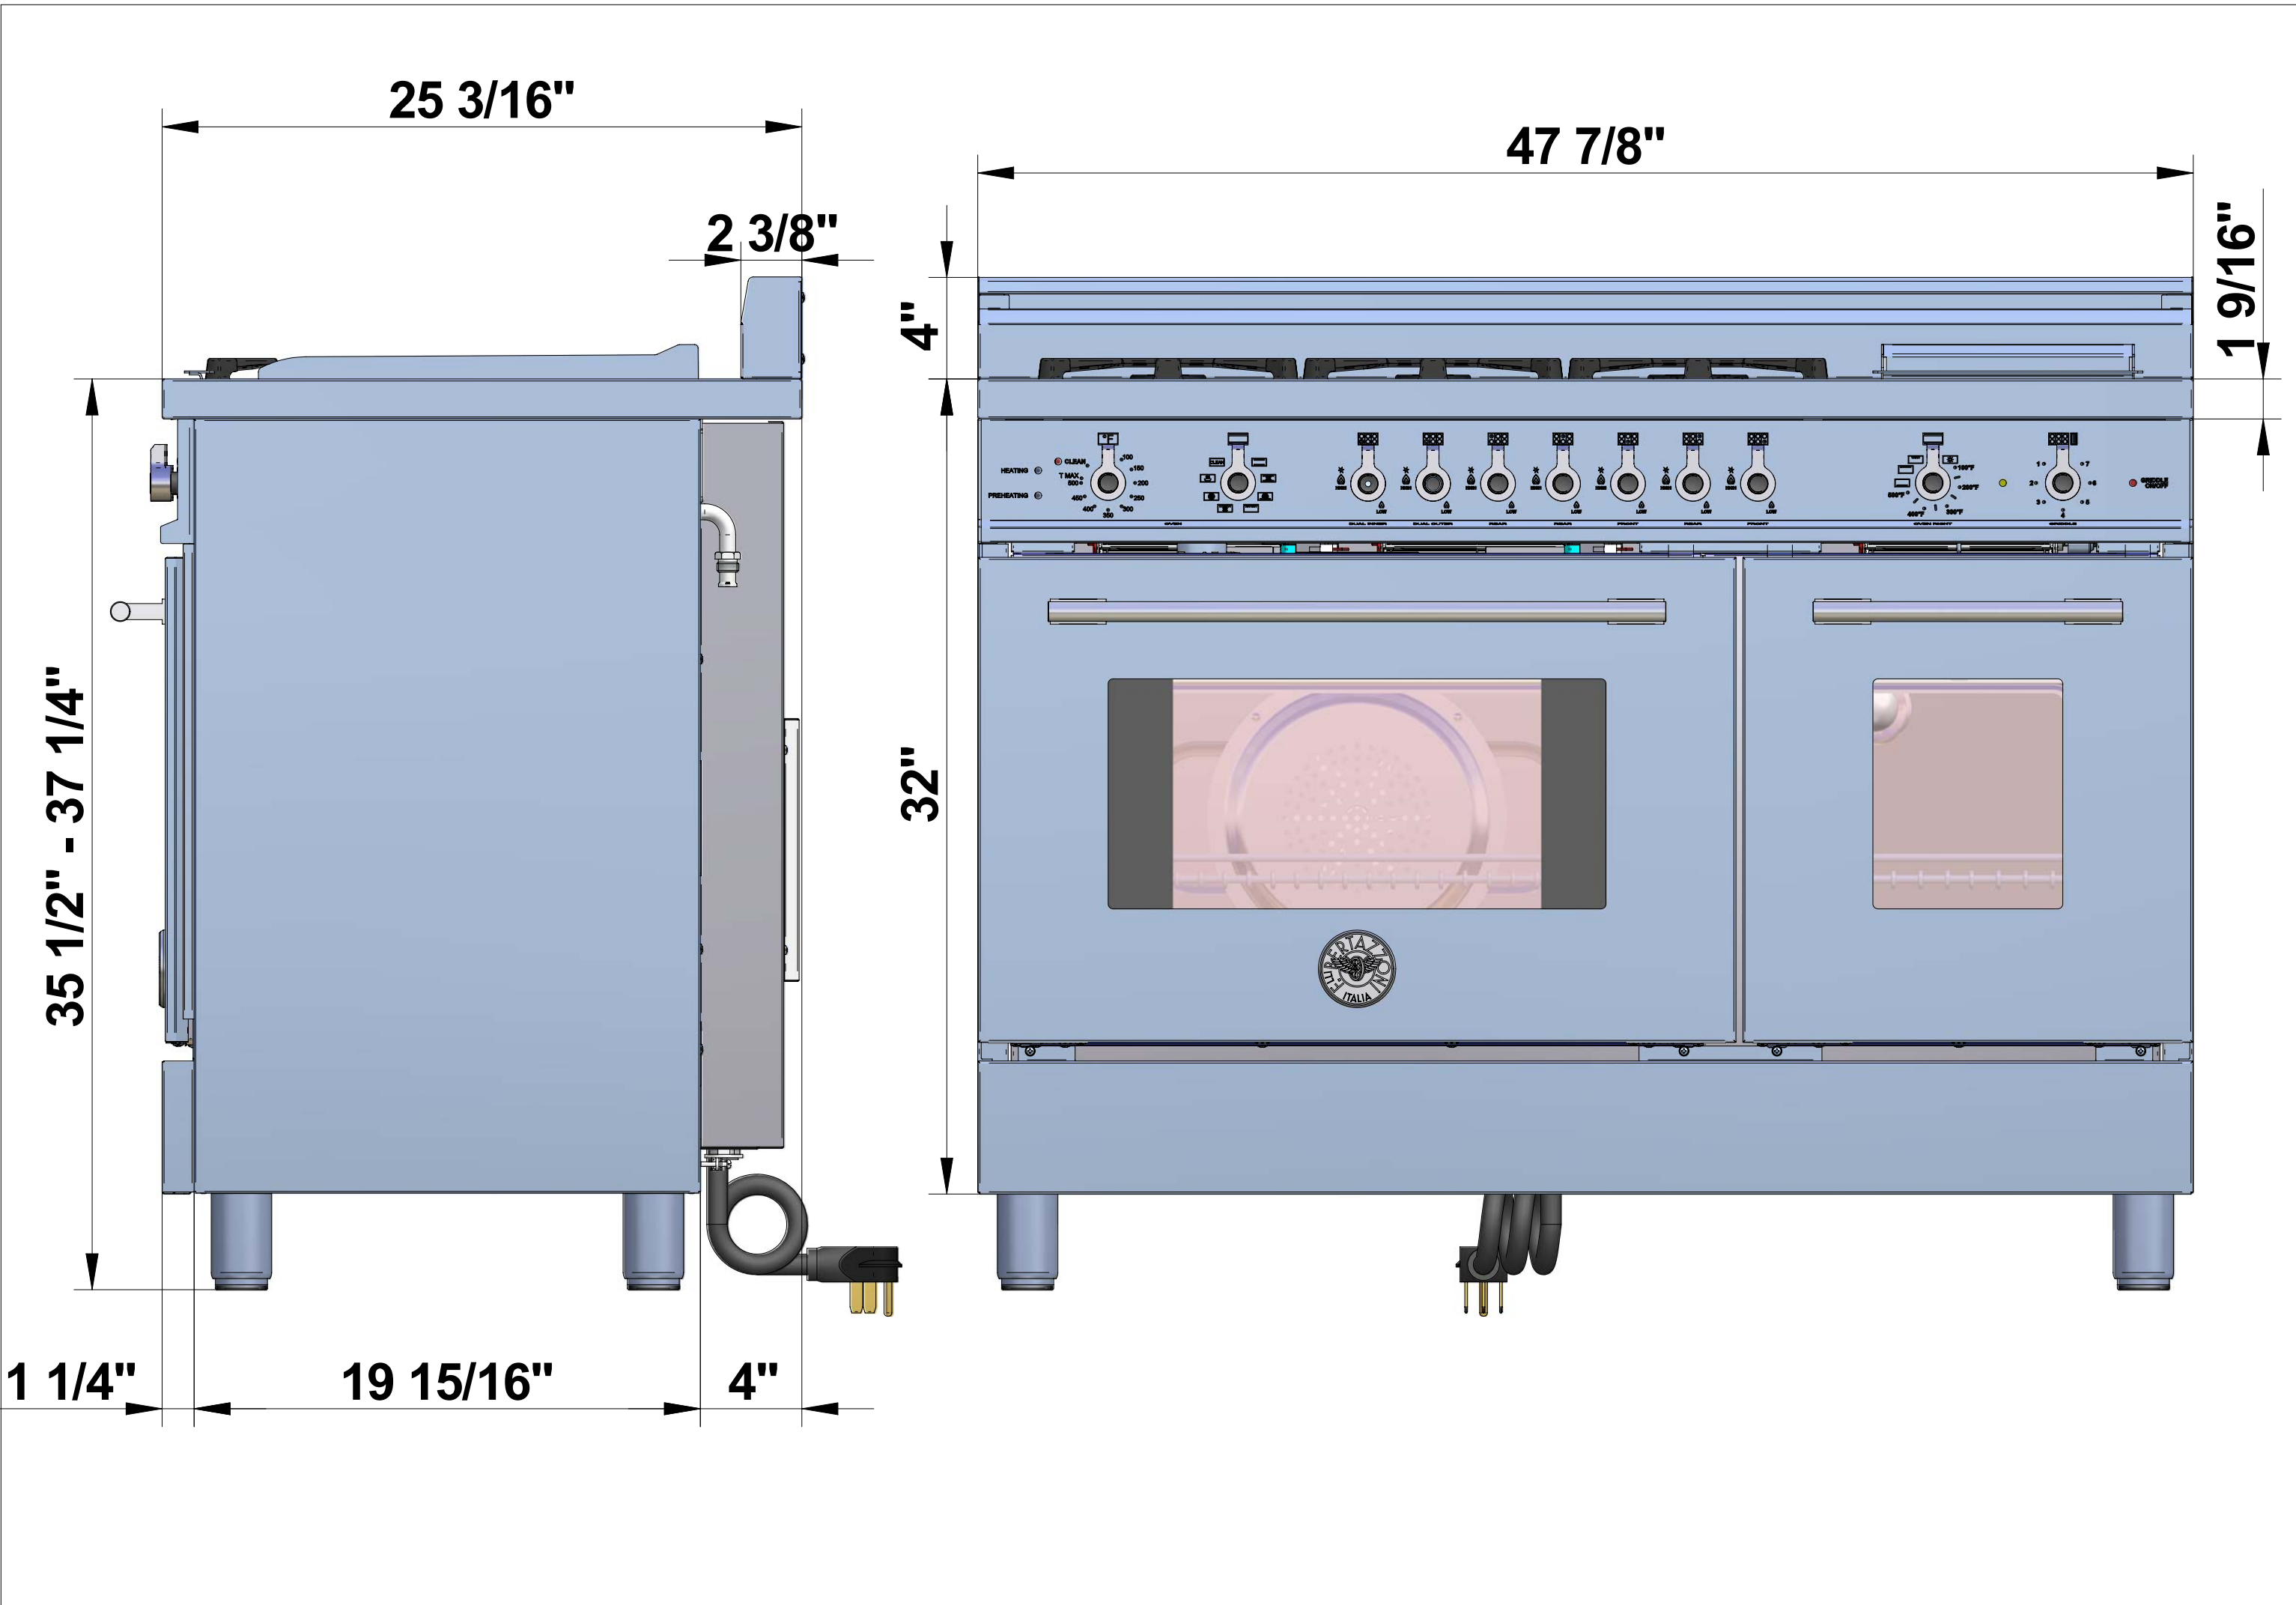

REAR VIEW

***NOTE:** Ground plug and electrical wire toward the direction of the electrical outlet

A	48" (122 cm)
B	36" (91,5 cm)
C	13" (33,0 cm)
D	18" (45,7 cm)
E	35" ¹ / ₂ (90,2 cm) / 37" ¹ / ₄ (94,6 cm)
F	6" (15,2 cm)

48" FREESTANDING DUAL FUEL RANGES

Models (A,X)486GPIRX	[MTYKPZ(A,U)(4,6)X(2,5)D]
Models (A,X)486GPIRBI	[MTYKPZ(A,U)(4,6)W(2,5)D]
Models (A,X)486GPIRCR	[MTYKPZ(A,U)(4,6)D(2,5)D]
Models (A,X)486GPIRGI	[MTYKPZ(A,U)(4,6)I(2,5)D]
Models (A,X)486GPIRRO	[MTYKPZ(A,U)(4,6)R(2,5)D]
Models (A,X)486GPIRVI	[MTYKPZ(A,U)(4,6)L(2,5)D]
Models (A,X)486GPIRVE	[MTYKPZ(A,U)(4,6)V(2,5)D]
Models (A,X)486GPIRBL	[MTYKPZ(A,U)(4,6)U(2,5)D]
Models (A,X)486GPIRNE	[MTYKPZ(A,U)(4,6)N(2,5)D]

A	48" (122 cm)
B	36" (91,5 cm)
C	13" (33,0 cm)
D	18" (45,7 cm)
E	35" 1/2 (90,2 cm) / 37" 1/4 (94,6 cm)
F	6" (15,2 cm)