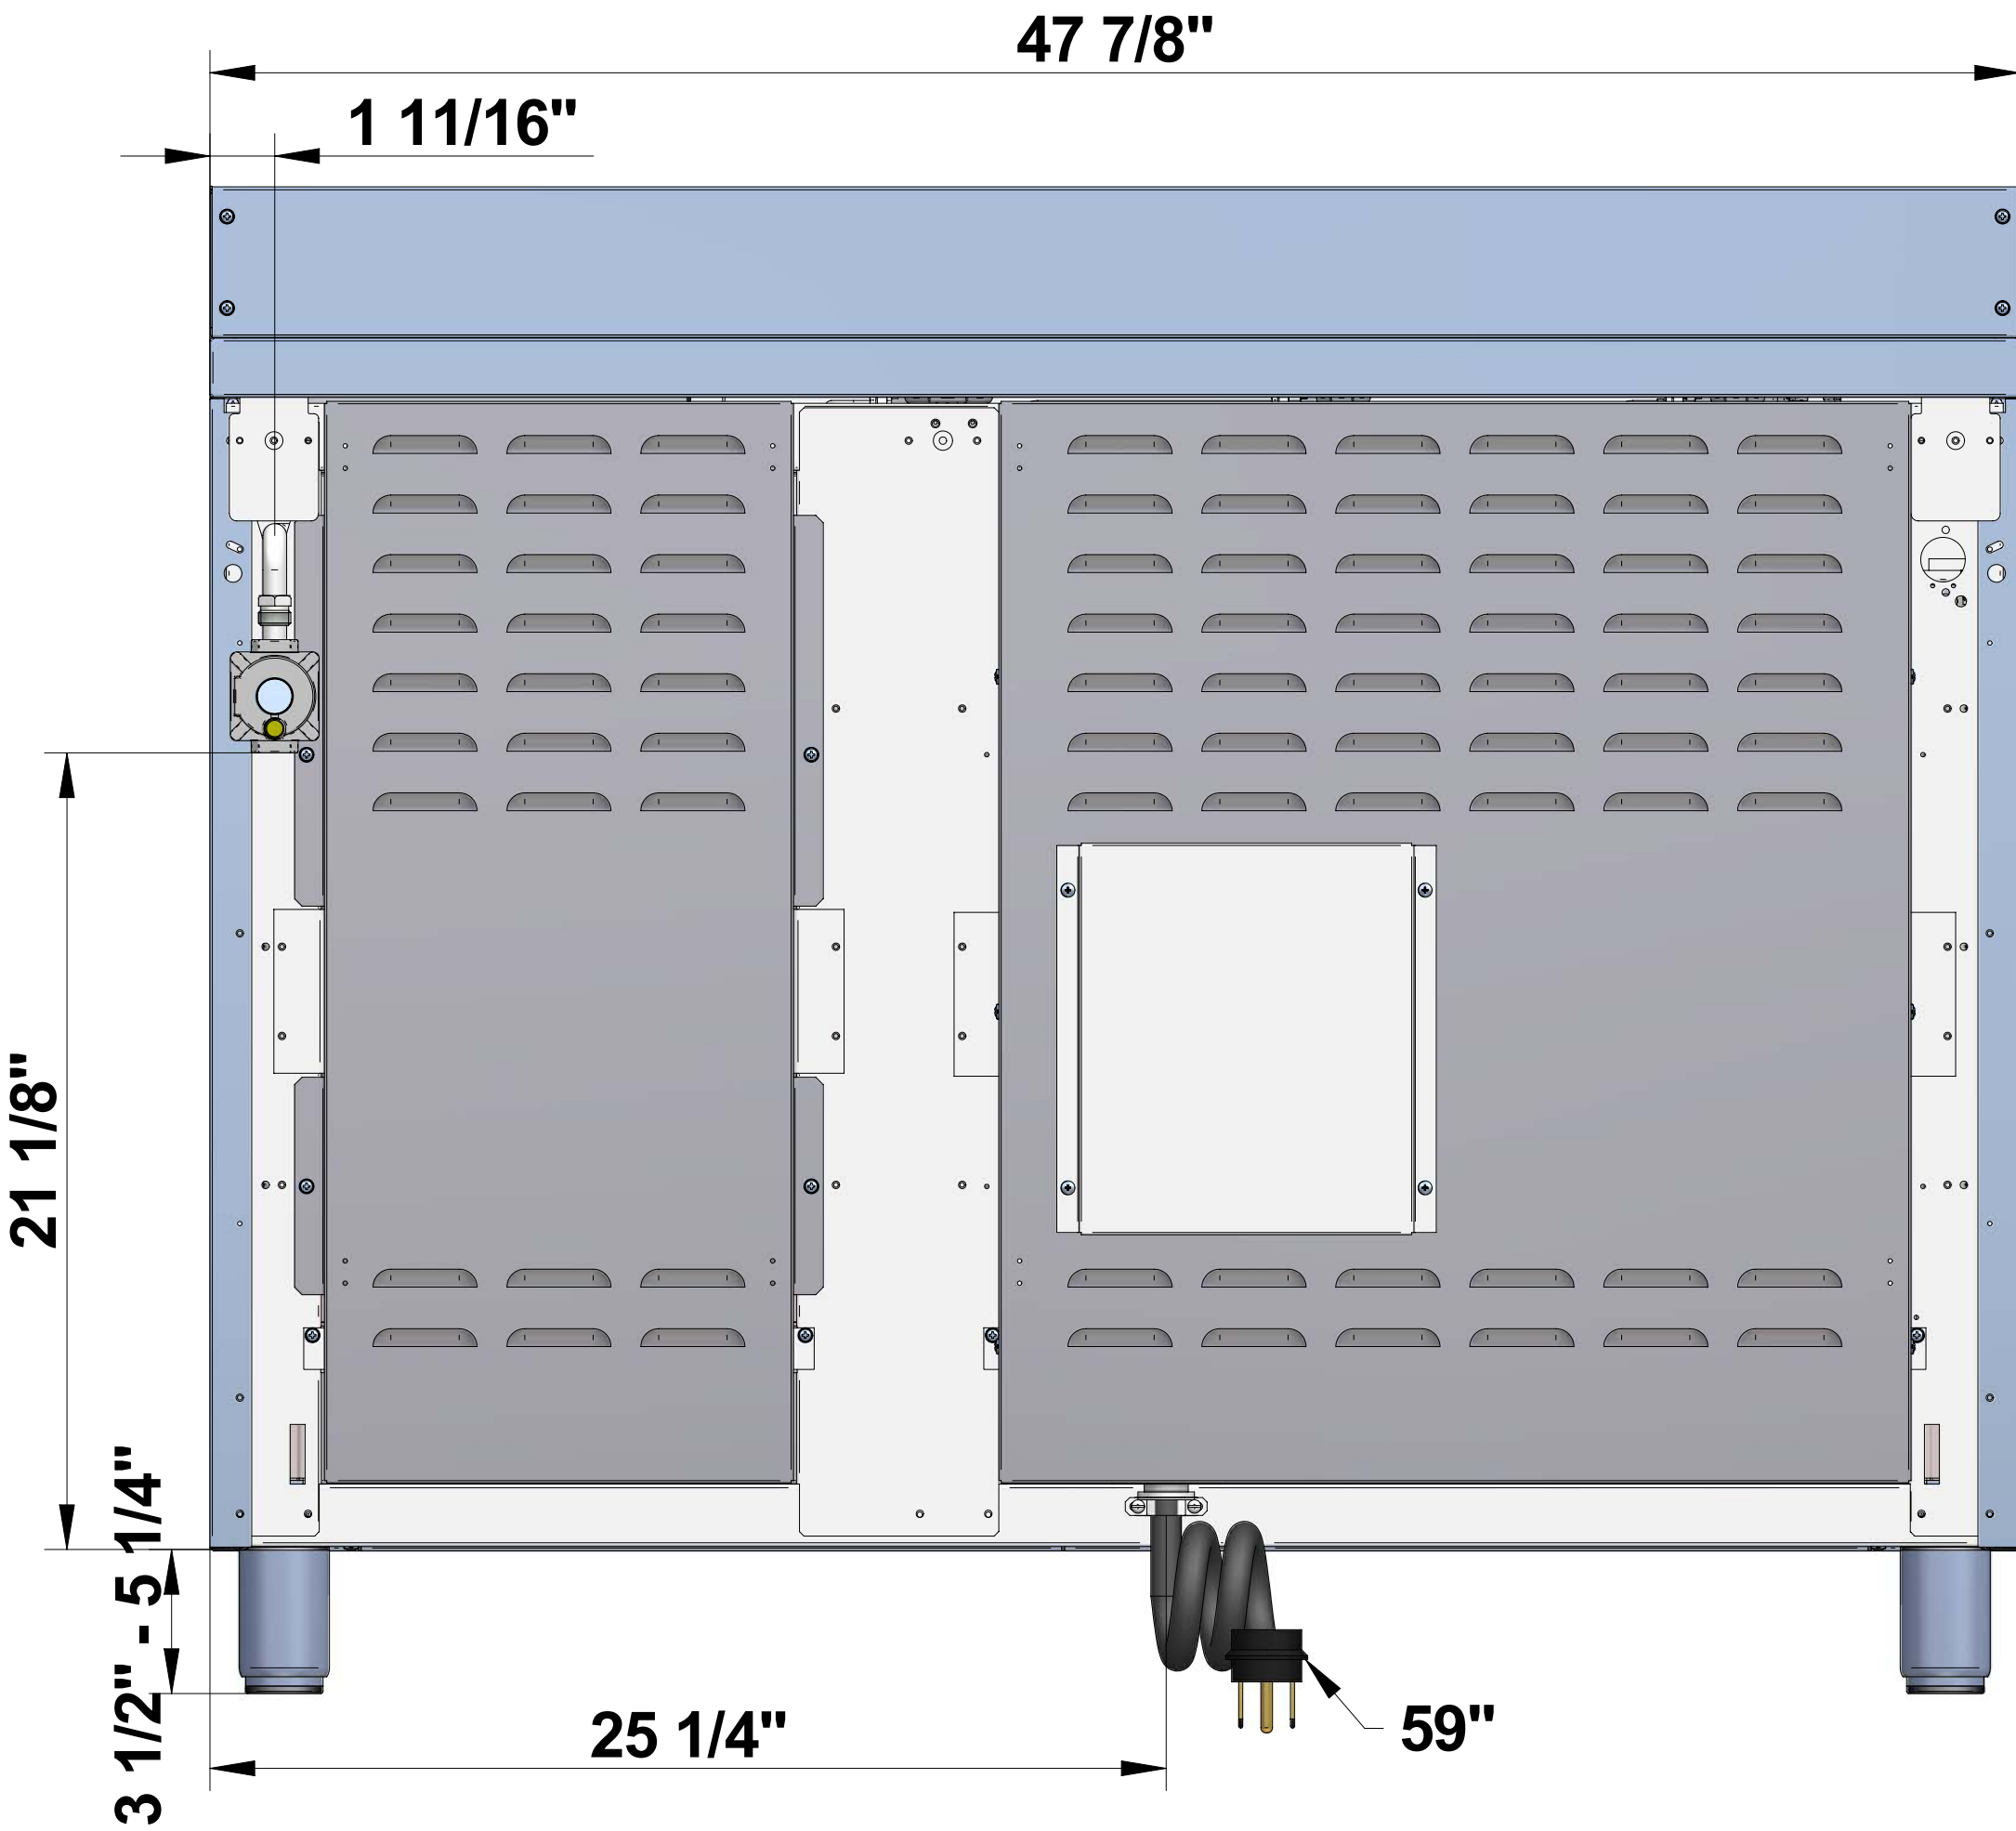

REAR VIEW

***NOTE:** Ground plug and electrical wire toward the direction of the electrical outlet

A	48" (122 cm)
B	36" (91,5 cm)
C	13" (33,0 cm)
D	18" (45,7 cm)
E	35" ¹ / ₂ (90,2 cm) / 37" ¹ / ₄ (94,6 cm)
F	6" (15,2 cm)

48" FREESTANDING DUAL FUEL RANGES

Models (A,X)486GPIRX	[MTYKPZ(A,U)(4,6)X(2,5)D]
Models (A,X)486GPIRBI	[MTYKPZ(A,U)(4,6)W(2,5)D]
Models (A,X)486GPIRCR	[MTYKPZ(A,U)(4,6)D(2,5)D]
Models (A,X)486GPIRGI	[MTYKPZ(A,U)(4,6)I(2,5)D]
Models (A,X)486GPIRRO	[MTYKPZ(A,U)(4,6)R(2,5)D]
Models (A,X)486GPIRVI	[MTYKPZ(A,U)(4,6)L(2,5)D]
Models (A,X)486GPIRVE	[MTYKPZ(A,U)(4,6)V(2,5)D]
Models (A,X)486GPIRBL	[MTYKPZ(A,U)(4,6)U(2,5)D]
Models (A,X)486GPIRNE	[MTYKPZ(A,U)(4,6)N(2,5)D]

A	48" (122 cm)
B	36" (91,5 cm)
C	13" (33,0 cm)
D	18" (45,7 cm)
E	35" 1/2 (90,2 cm) / 37" 1/4 (94,6 cm)
F	6" (15,2 cm)