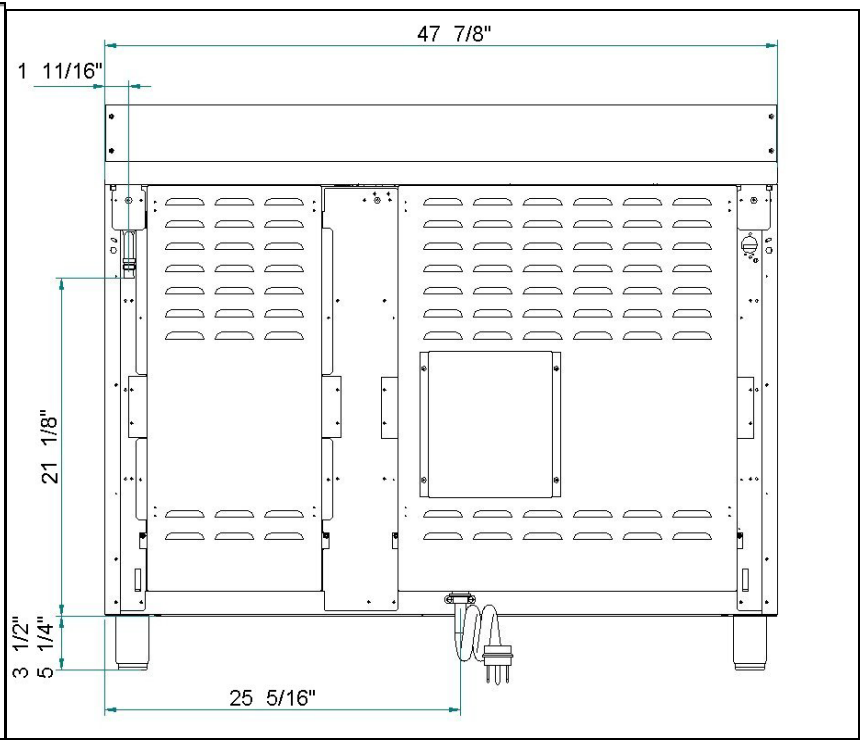

REAR VIEW

***NOTE:** Ground plug and electrical wire toward the direction of the electrical outlet

A	48" (122 cm)
B	36" (91,5 cm)
C	13" (33,0 cm)
D	18" (45,7 cm)
E	35" ¹ / ₂ (90,2 cm) / 37" ¹ / ₄ (94,6 cm)
F	6" (15,2 cm)

48" FREESTANDING DUAL FUEL RANGES

Models (A,X)486GPIRX	[MTYKPZ(A,U)(4,6)X(2,5)D]
Models (A,X)486GPIRBI	[MTYKPZ(A,U)(4,6)W(2,5)D]
Models (A,X)486GPIRCR	[MTYKPZ(A,U)(4,6)D(2,5)D]
Models (A,X)486GPIRGI	[MTYKPZ(A,U)(4,6)I(2,5)D]
Models (A,X)486GPIRRO	[MTYKPZ(A,U)(4,6)R(2,5)D]
Models (A,X)486GPIRVI	[MTYKPZ(A,U)(4,6)L(2,5)D]
Models (A,X)486GPIRVE	[MTYKPZ(A,U)(4,6)V(2,5)D]
Models (A,X)486GPIRBL	[MTYKPZ(A,U)(4,6)U(2,5)D]
Models (A,X)486GPIRNE	[MTYKPZ(A,U)(4,6)N(2,5)D]

A	48" (122 cm)
B	36" (91,5 cm)
C	13" (33,0 cm)
D	18" (45,7 cm)
E	35" 1/2 (90,2 cm) / 37" 1/4 (94,6 cm)
F	6" (15,2 cm)