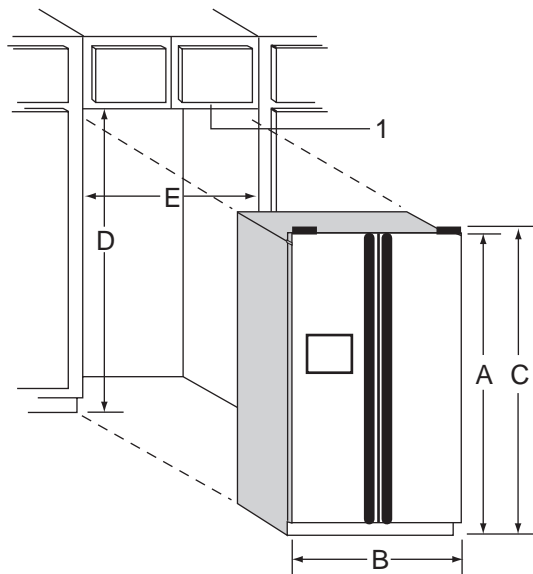

COUNTER DEPTH REFRIGERATOR

22 cu. ft. Counter Depth - "H" series

Dimensions

■	Inches	Centimeters
A ²	68 1/2	174.0
B	35 5/8	90.5
C ³	70	177.8
D	69	175.3
E	36	91.4
F ⁴	29 1/4	74.3
G ⁵	26 3/4	67.9
H	24	61.0
I ⁶	45 1/2	115.6
J ⁷	40 3/4	103.5

Top View

Notes:

1. Additional cutout space may be required for European-style door cabinets.
2. Height to top of cabinet.
3. Height to top of hinge.
4. Depth including door handle.
5. Depth excluding door handle.
6. Depth with door open 90°.
7. Width with door open 90°, including door handles.