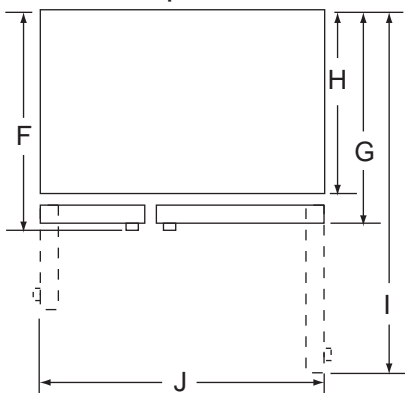

COUNTER DEPTH REFRIGERATOR

22 cu. ft. Counter Depth - "H" series

Dimensions

■	Inches	Centimeters
A ²	68 1/2	174.0
B	35 5/8	90.5
C ³	70	177.8
D	69	175.3
E	36	91.4
F ⁴	29 1/4	74.3
G ⁵	26 3/4	67.9
H	24	61.0
I ⁶	45 1/2	115.6
J ⁷	40 3/4	103.5

Top View

Notes:

1. Additional cutout space may be required for European-style door cabinets.
2. Height to top of cabinet.
3. Height to top of hinge.
4. Depth including door handle.
5. Depth excluding door handle.
6. Depth with door open 90°.
7. Width with door open 90°, including door handles.