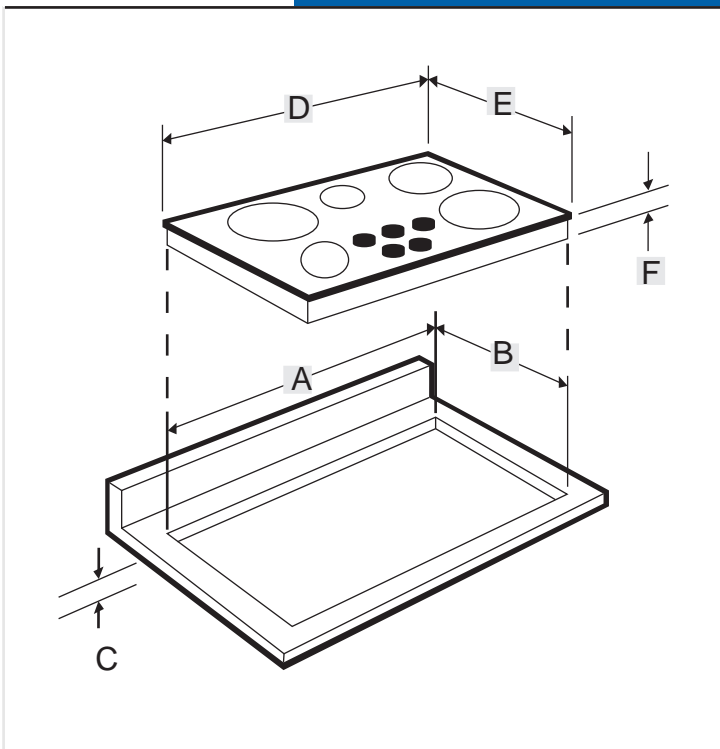

36"

BUILT-IN ELECTRIC COOKTOP

MEC5536

Dimensions

■	Inches	Centimeters
A	34 9/16	87.8
B	20 3/8	51.75
C	4 1/8	10.5
D	35 5/16	89.7
E	21	53.3
F	3 3/4	9.5

Notes:

1. Minimum to Front Edge of Counter: 2 1/8 inches
2. Clearance above Cooktop: 30 inches
3. Crated weight 57 lbs.