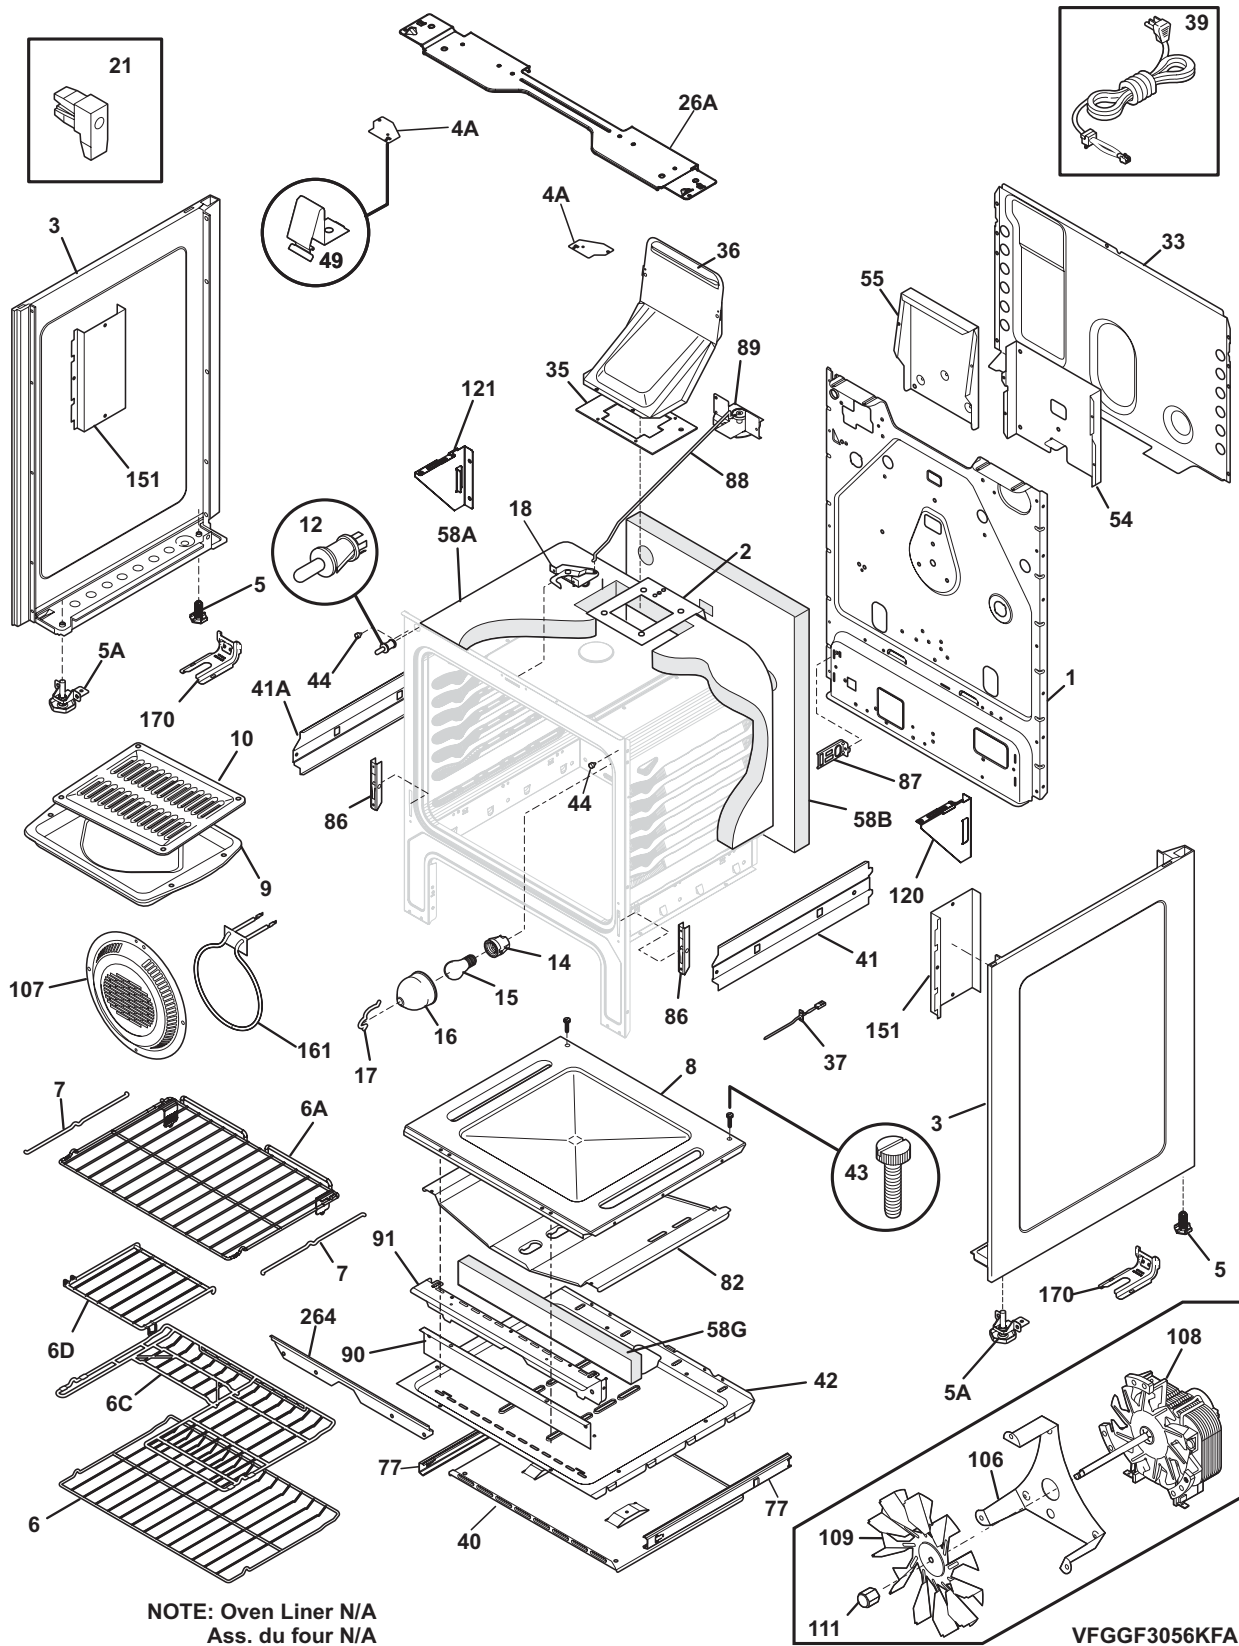

BODY

POS. NO	PART NO.	DESCRIPTION
1	316401600	Back, main
*	316021109	Screw, 8-18 x 0.5, chrome
2	316437100	Brace, oven top
*	316021132	Screw, 8-18 X 11/16, black, (3)
3	316400118	Panel, bodyside, black, RH
3	316400119	Panel, bodyside, black, LH
4A	316446900	Bracket, chassis, front, (2)
5	316272900	Screw, leveling, plastic, rear, (2)
5A	316498900	Leveling Leg Assy, metal, front, (2), bracket & leg
6	316496207	Rack, oven, (2)
6A	316556500	Rack, oven, auto
6C	316425600	Rack, half, oven
6D	316419400	Rack, half insert, oven
7	316546300	Link, coupler, (2), auto rack
8	316400603	Panel, oven bottom
9	316081900	Pan, broiler, OPTIONAL ACCESSORY
10	316082000	Insert, broiler pan, OPTIONAL ACCESSORY
12	316445500	Switch, oven light, door frame
14	316116400	Receptacle, oven light
15	316538901	Lamp, oven light
16	318406100	Lens, oven light, glass
17	316087500	Retainer, lens
18 #	316405800	Latch Assembly, oven door
*	5303285179	Screw, wafer head, 8-32T x 0.500, black
21	316408000	Clip, bodyside
26A	316498200	Bracket-support, chassis, aluminum
33	316402500	Shield, rear wall
35	316542100	Gasket-flue
36	316208901	Flue
37 #	316490000	Probe, oven temp
39 #	3131425	Cord, electric power
40	316409600	Shield, warmer drawer, upper
41	316409200	Shield, warmer, RH
41A	316409201	Shield, warmer, LH
42	316400700	Shield, wool, lower
43	3131732	Screw, 8-18 x 1.438, oven bottom
44	316517600	Spacer, oven door
49	316260000	Clip, maintop mtg, (2)
54	316404200	Shield, heat
55	316404800	Shield, flue
58A	316403700	Insulation, oven wrapper
58B	316403600	Insulation, oven back
58G	08067973	Insulation, main front
77	316456700	Glide, warmer drawer, outer/RH & LH, (2)
82	316400801	Shield, bake burner
82*	316432800	Clip, wire
86	316537400	Receptacle, hinge, (2)
*	316418900	Screw, sims lp, #8-32 x 5/16", black
87	316401201	Bracket, harness
88	316232700	Rod, auto latch
89 #	316464300	Motor-latch

BODY

NOTE: Oven Liner N/A
Ass. du four N/A

VFGGF3056KFA