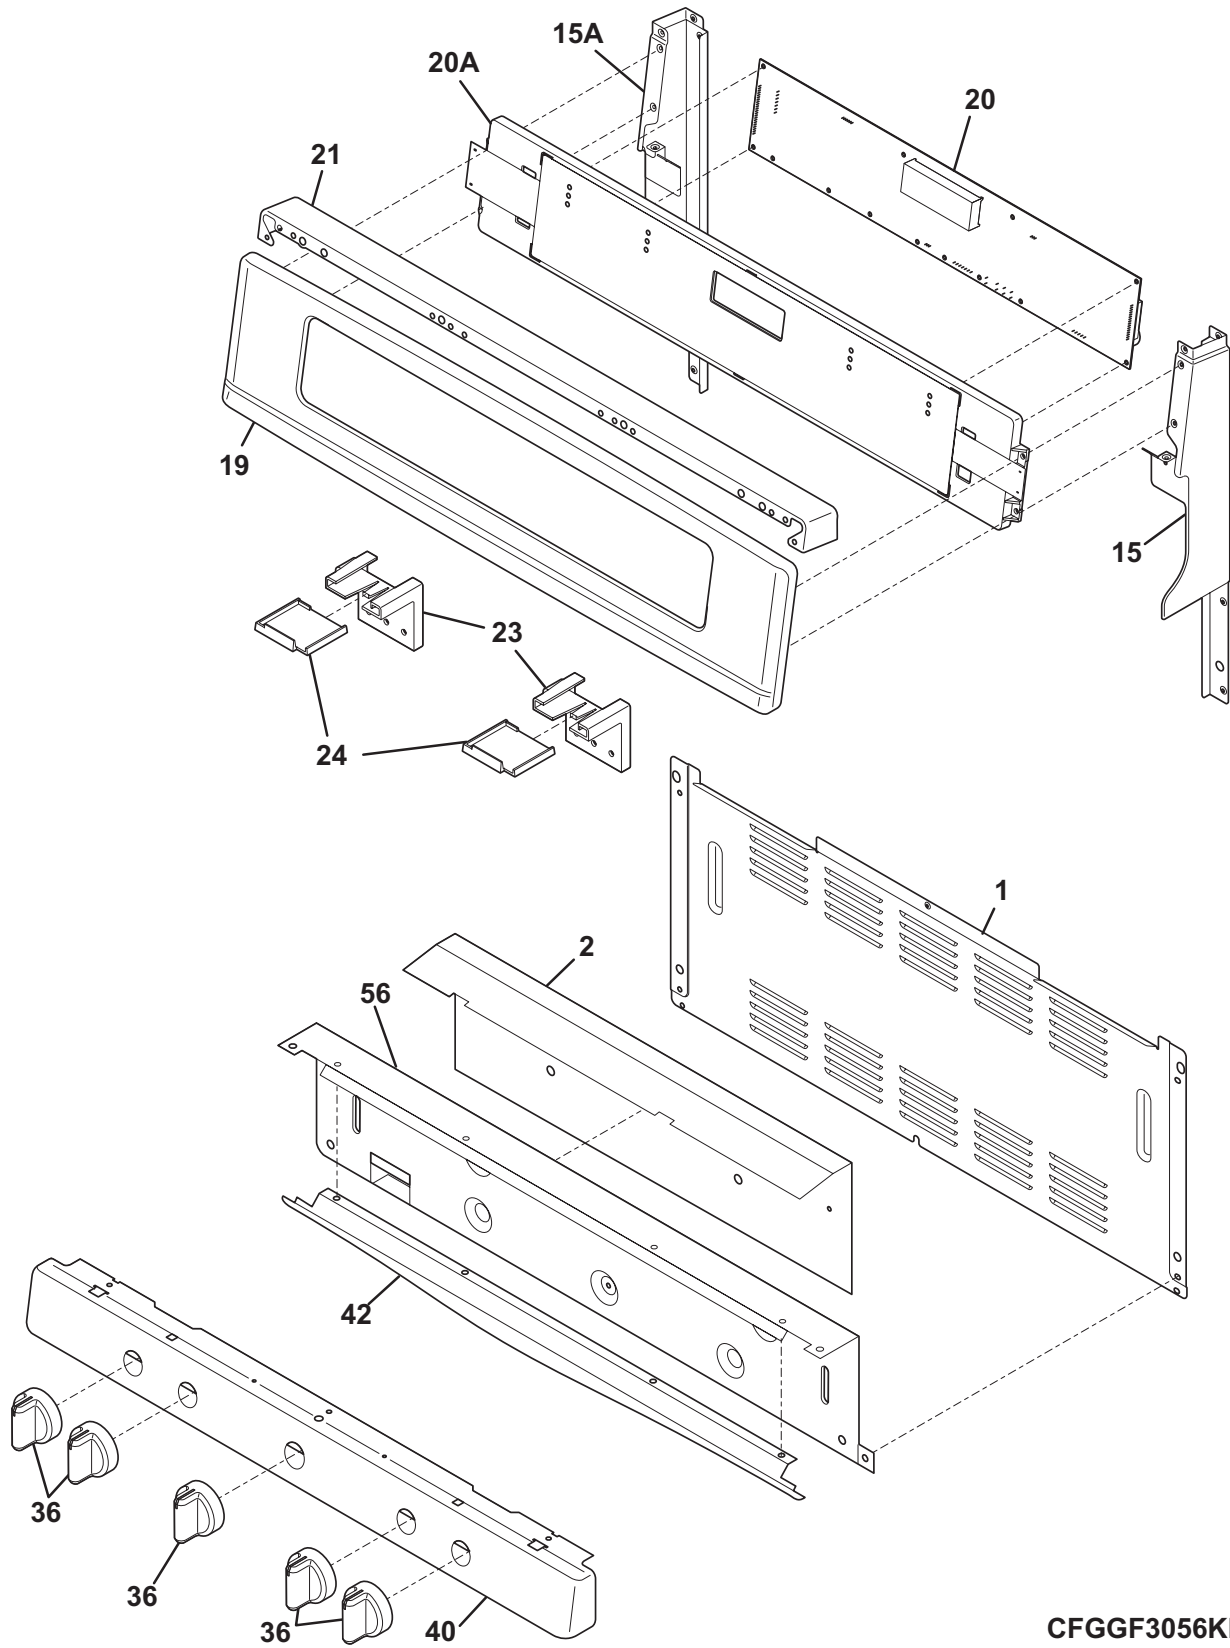

BACKGUARD

CFGGF3056KFA

BACKGUARD

POS. NO	PART NO.	DESCRIPTION
1	316557600	Shield, rear wall
2	316497600	Shield, backguard, inner
15	316546702	Cap, backguard, black, RH end
15A	316546703	Cap, backguard, black, LH end
19	316572402	Panel, backguard, stainless
20 #	316562001	Controller, electronic, ES1000
20A#	316549106	Membrane, touch control, black, assembly
21	316546601	Cap, backguard, black, top
23	316573700	Bracket, support, bottom, (2), membrane
24	316574200	Bracket, support, top, (2), membrane
36	316564506	Knob, top valve, stainless, (5)
40	316249044	Panel, manifold, stainless steel
*	316021108	Screw, cup pt, 8-18 x 0.375, chrome
*	316021109	Screw, 8-18 x 0.5, chrome
42	316416200	Trim, extrusion, black
56	316230701	Shield, backguard, inner
*	316021105	Screw, hex head cup pt, 8-18 x 0.375, black
*	316021110	Screw, 8-18 x 0.5, black
*	316089500	Screw, 10-16 x .486