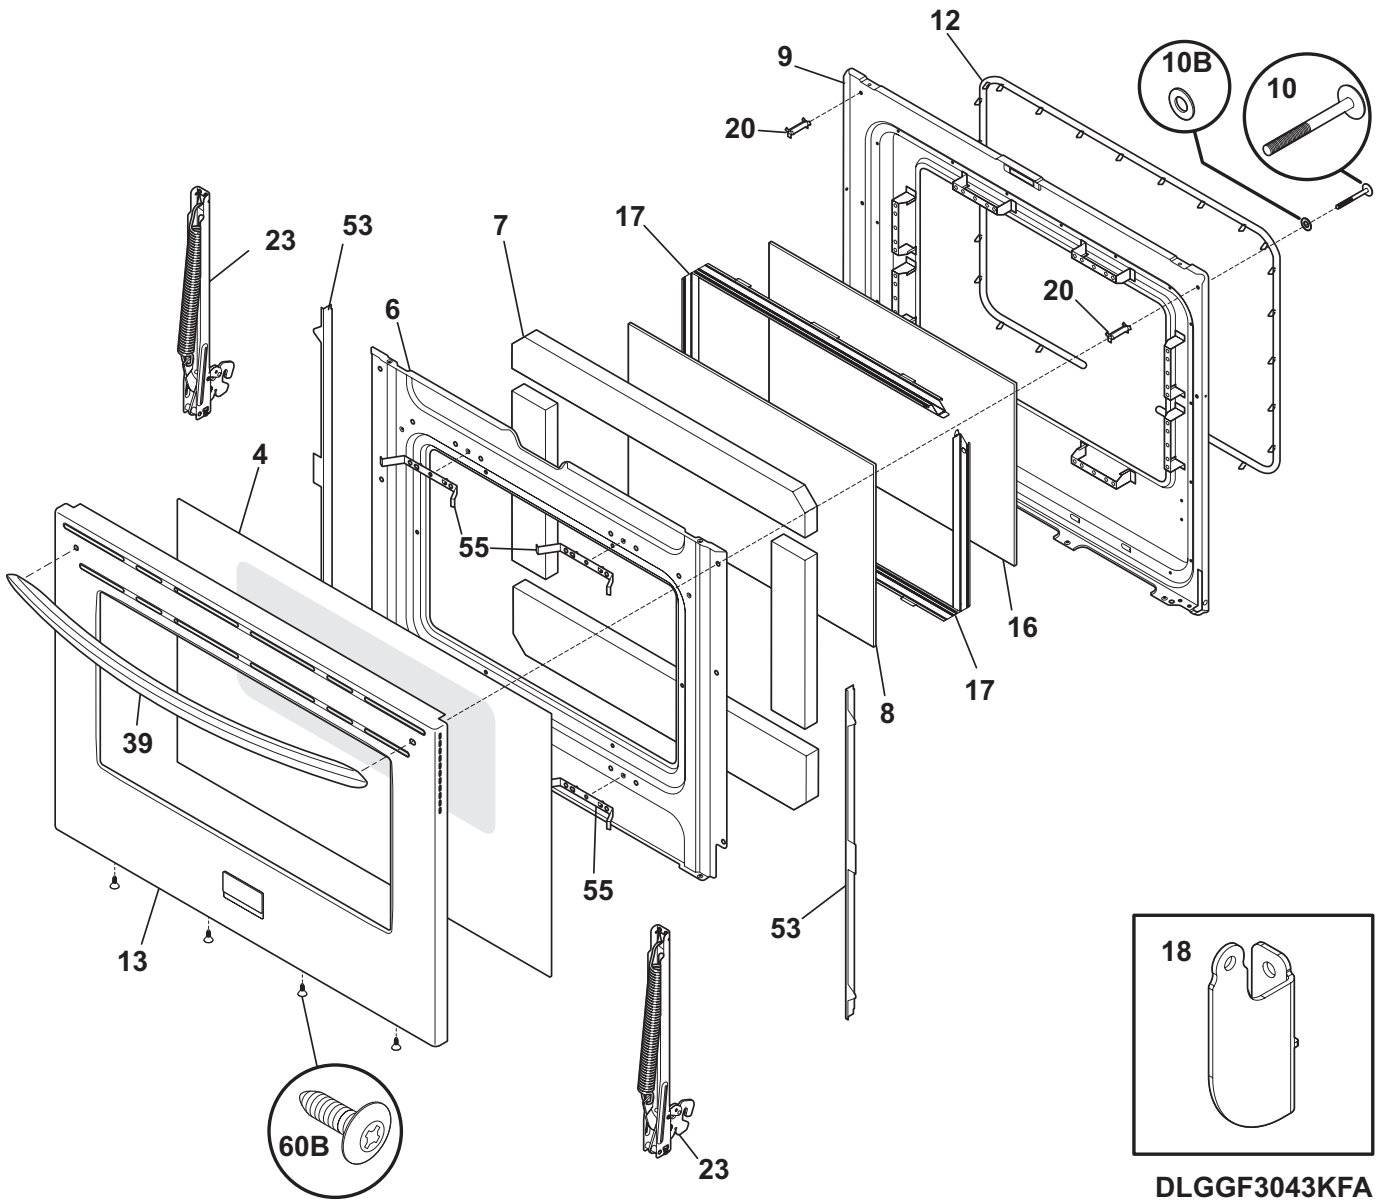

DOOR

DLGGF3043KFA

DOOR

POS. NO	PART NO.	DESCRIPTION
4	316452723	Glass, oven door, black, w/foil
6	316402306	Shield, wool
*	316021109	Screw, 8-18 x 0.5, chrome
7	316403900	Insulation, oven door
8	316117500	Glass, oven door, heat barrier
9	316423805	Liner, oven door
10	316439500	Screw, handle mtg., #10-24 x 1.75", (2)
10B	316008401	Washer, 3/4 OD x 1/4 ID, steel
12	316403101	Seal, oven door
13	316566301	Panel Assembly, door, stainless, outer, w/badge
16	316117501	Glass, oven door, inner
17	316402403	Spacer, door glass, (2)
18	316547900	Link, door, (2), auto rack
20	316408600	Spacer, door handle, (2)
23	316537302	Hinge, oven door, black tita, (2)
23*	316418900	Screw, sims lp, #8-32 x 5/16", black
39	316554005	Handle, door/drawer, stainless
53	316408101	Shield, filler, door, (2)
*	5303285179	Screw, wafer head, 8-32T x 0.500, black
55	316408300	Bracket, glass support, (4)
60B	316021110	Screw, 8-18 x 0.5, black
*	316433603	Label, anti-tip