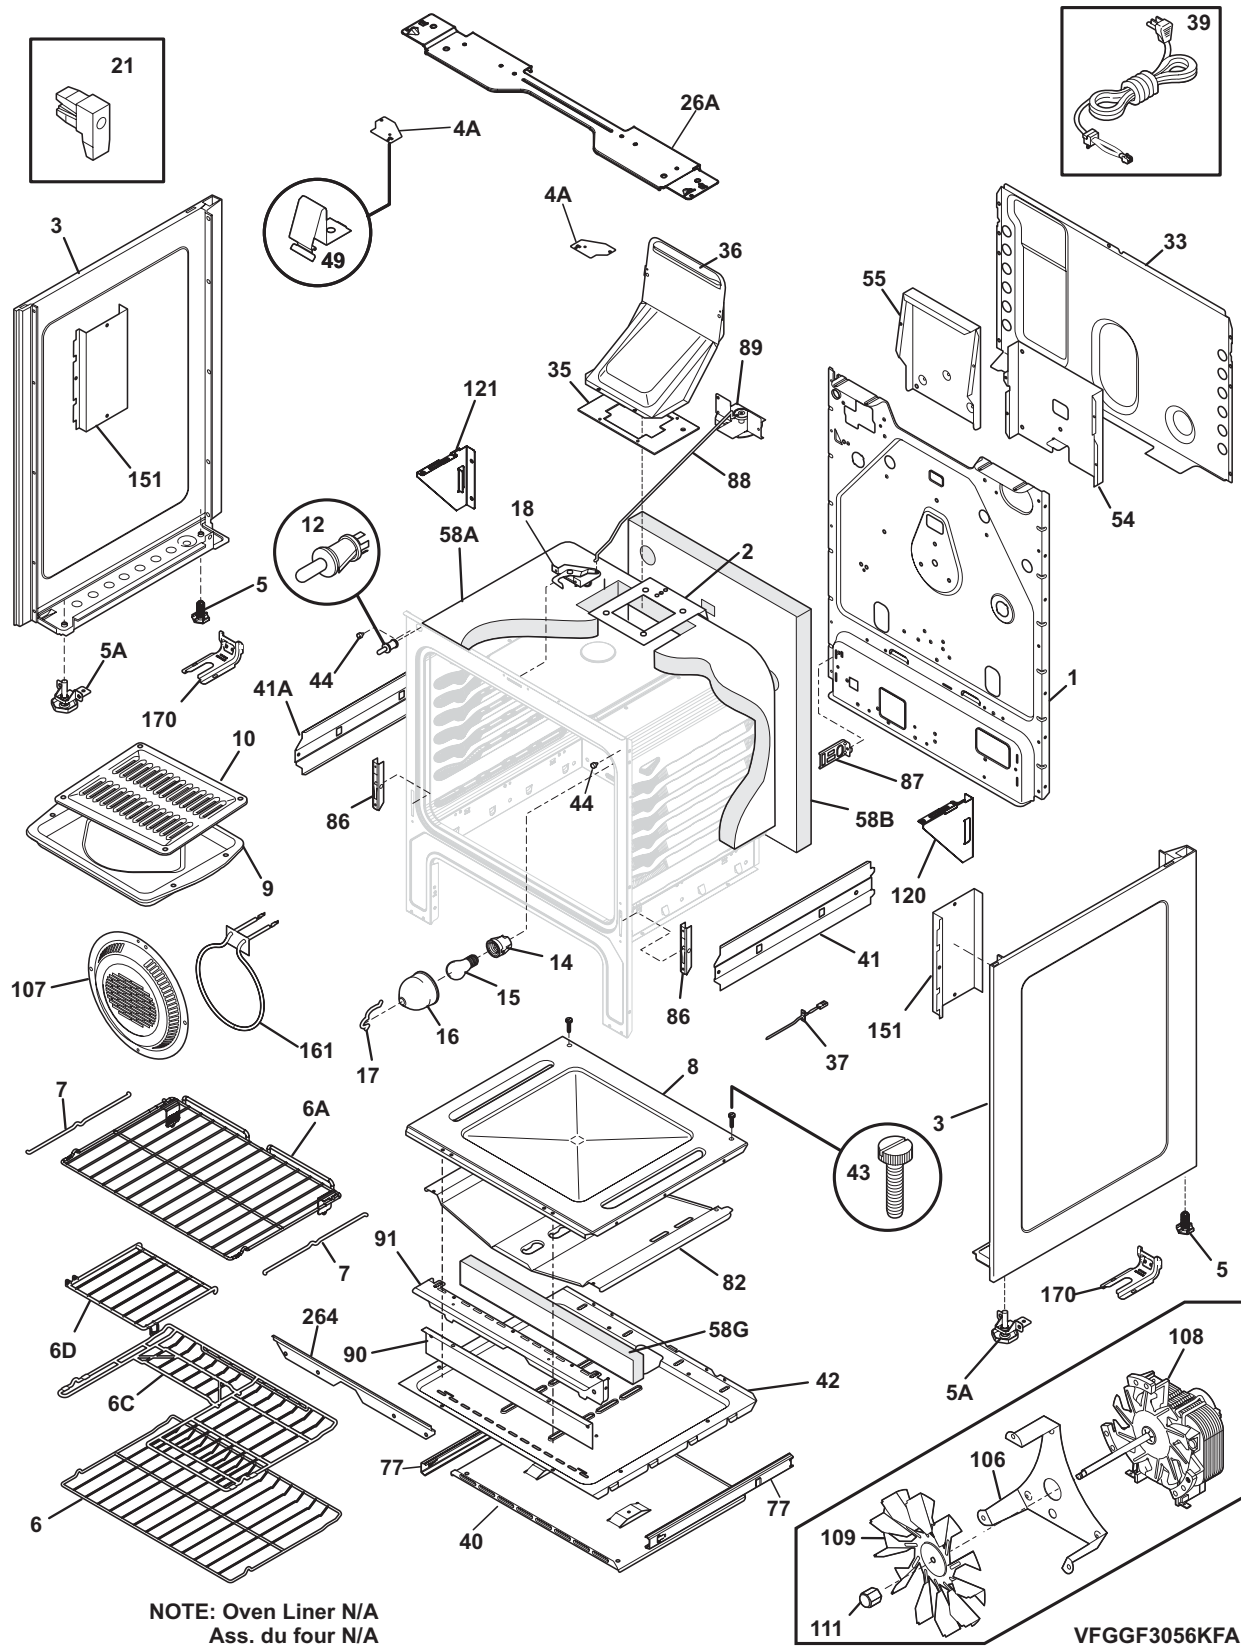

BODY

NOTE: Oven Liner N/A
Ass. du four N/A

VFGGF3056KFA

BODY

POS. NO	PART NO.	DESCRIPTION
1	316401600	Back, main
*	316021109	Screw, 8-18 x 0.5, chrome
2	316437100	Brace, oven top
*	316021132	Screw, 8-18 X 11/16, black, (3)
3	316400118	Panel, bodyside, black, RH
3	316400119	Panel, bodyside, black, LH
4A	316446900	Bracket, chassis, front, (2)
5	316272900	Screw, leveling, plastic, rear, (2)
5A	316498900	Leveling Leg Assy, metal, front, (2), bracket & leg
6	316496207	Rack, oven, (2)
6A	316556500	Rack, oven, auto
6C	316425600	Rack, half, oven
6D	316419400	Rack, half insert, oven
7	316546300	Link, coupler, (2), auto rack
8	316400603	Panel, oven bottom
9	316081900	Pan, broiler, OPTIONAL ACCESSORY
10	316082000	Insert, broiler pan, OPTIONAL ACCESSORY
12	316445500	Switch, oven light, door frame
14	316116400	Receptacle, oven light
15	316538901	Lamp, oven light
16	318406100	Lens, oven light, glass
17	316087500	Retainer, lens
18 #	316405800	Latch Assembly, oven door
*	5303285179	Screw, wafer head, 8-32T x 0.500, black
21	316408000	Clip, bodyside
26A	316498200	Bracket-support, chassis, aluminum
33	316402500	Shield, rear wall
35	316542100	Gasket-flue
36	316208901	Flue
37 #	316490000	Probe, oven temp
39 #	3131425	Cord, electric power
40	316409600	Shield, warmer drawer, upper
41	316409200	Shield, warmer, RH
41A	316409201	Shield, warmer, LH
42	316400700	Shield, wool, lower
43	3131732	Screw, 8-18 x 1.438, oven bottom
44	316517600	Spacer, oven door
49	316260000	Clip, maintop mtg, (2)
54	316404200	Shield, heat
55	316404800	Shield, flue
58A	316403700	Insulation, oven wrapper
58B	316403600	Insulation, oven back
58G	08067973	Insulation, main front
77	316456700	Glide, warmer drawer, outer/RH & LH, (2)
82	316400801	Shield, bake burner
82*	316432800	Clip, wire
86	316537400	Receptacle, hinge, (2)
*	316418900	Screw, sims lp, #8-32 x 5/16", black
87	316401201	Bracket, harness
88	316232700	Rod, auto latch
89 #	316464300	Motor-latch