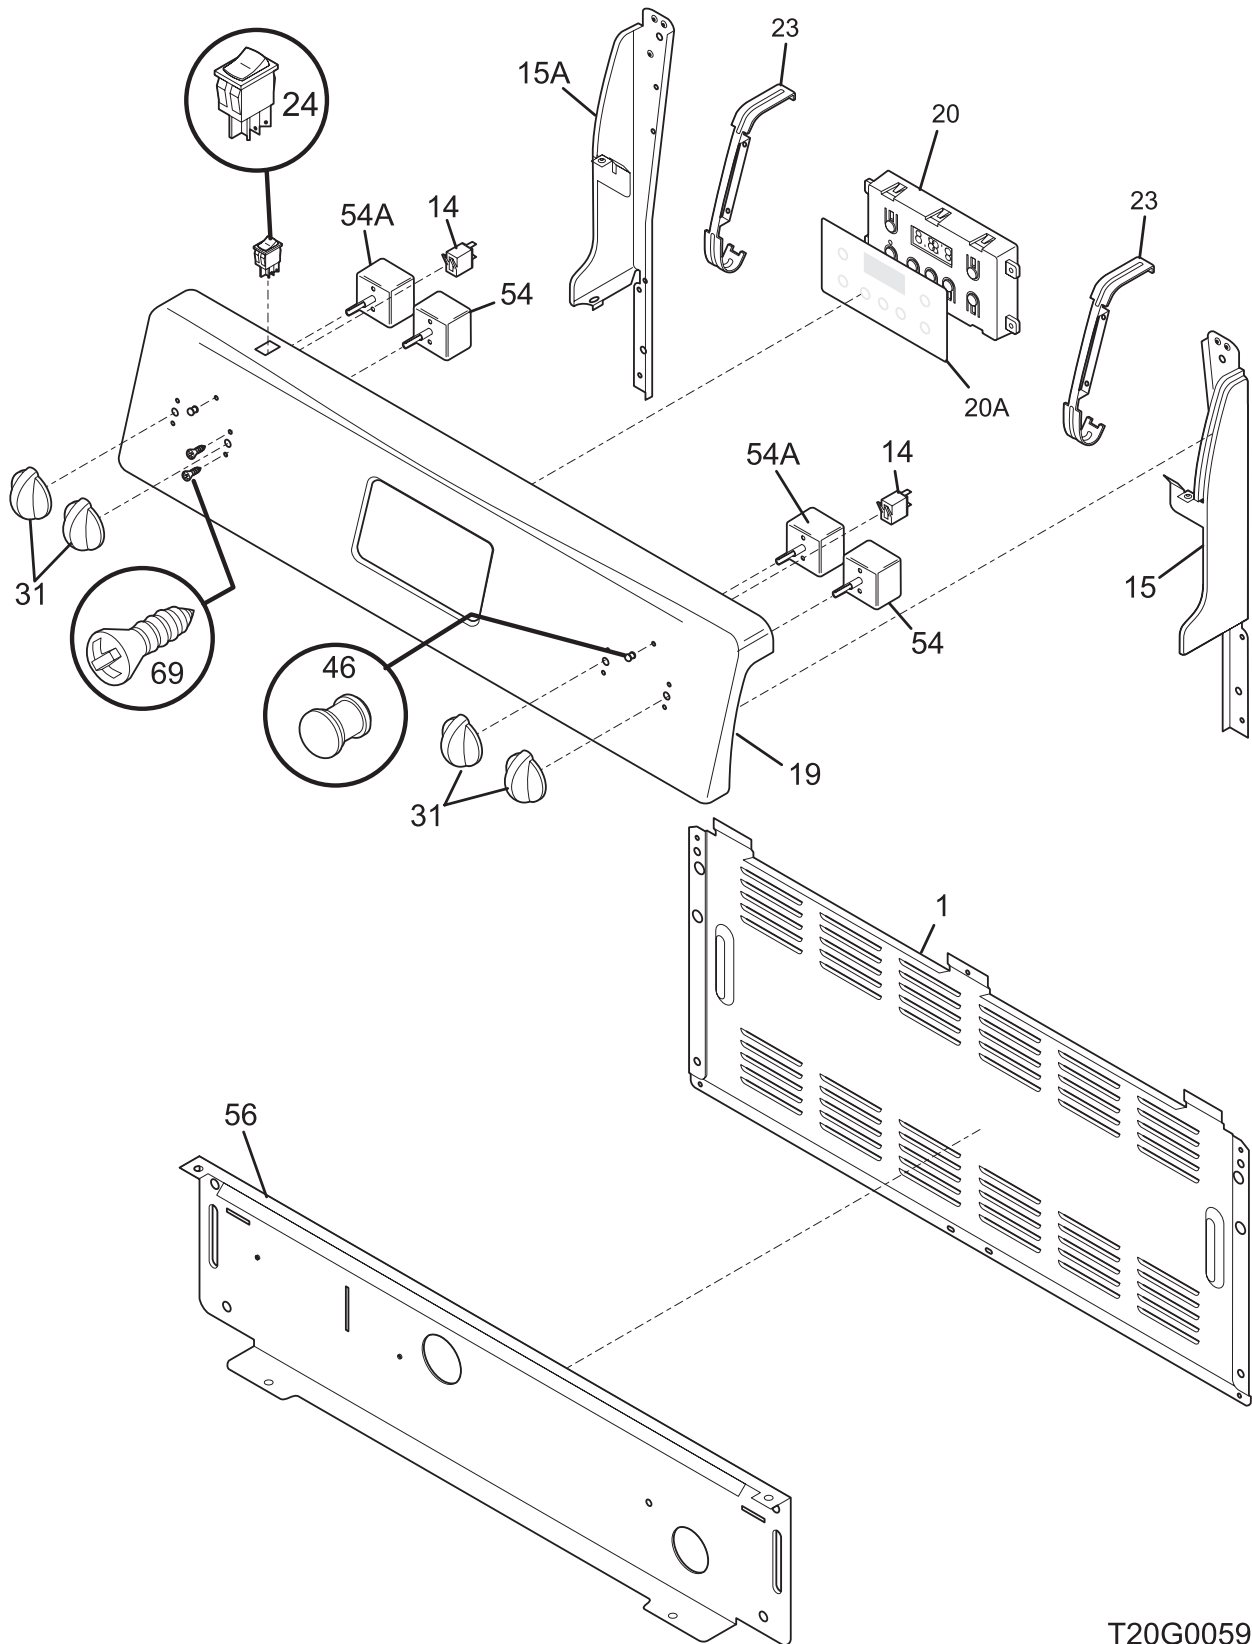

BACKGUARD

T20G0059

BACKGUARD

POS. NO	PART NO.	DESCRIPTION
1	316416100	Shield, backguard, rear wall
14	316022500	Light/Lamp, indicator, 125 V
15	316411405	Support, backguard, black, RH
15A	316411404	Support, backguard, black, LH
19	316445228	Panel, backguard, silver mist
20 #	316222807	Clock/Timer, electronic, ES100
20A	316220701	Overlay, clock, black
23	316441600	Bracket-clock mtg, black
24 #	316448700	Switch, rocker, black, oven light
31	316223002	Knob, control, black
46	316040201	Lens, indicator light, red
54 #	316436000	Switch, infinite, small element
54A#	316436001	Switch, infinite, large element
56	316234013	Shield, backguard, black, inner
69	5303288565	Screw, truss sqdr, 8-32 x 3/16, switch mtg
*	316021105	Screw, hex head cup pt, 8-18 x 0.375, black
*	316021108	Screw, cup pt, 8-18 x 0.375, chrome
*	316021110	Screw, 8-18 x 0.5, black