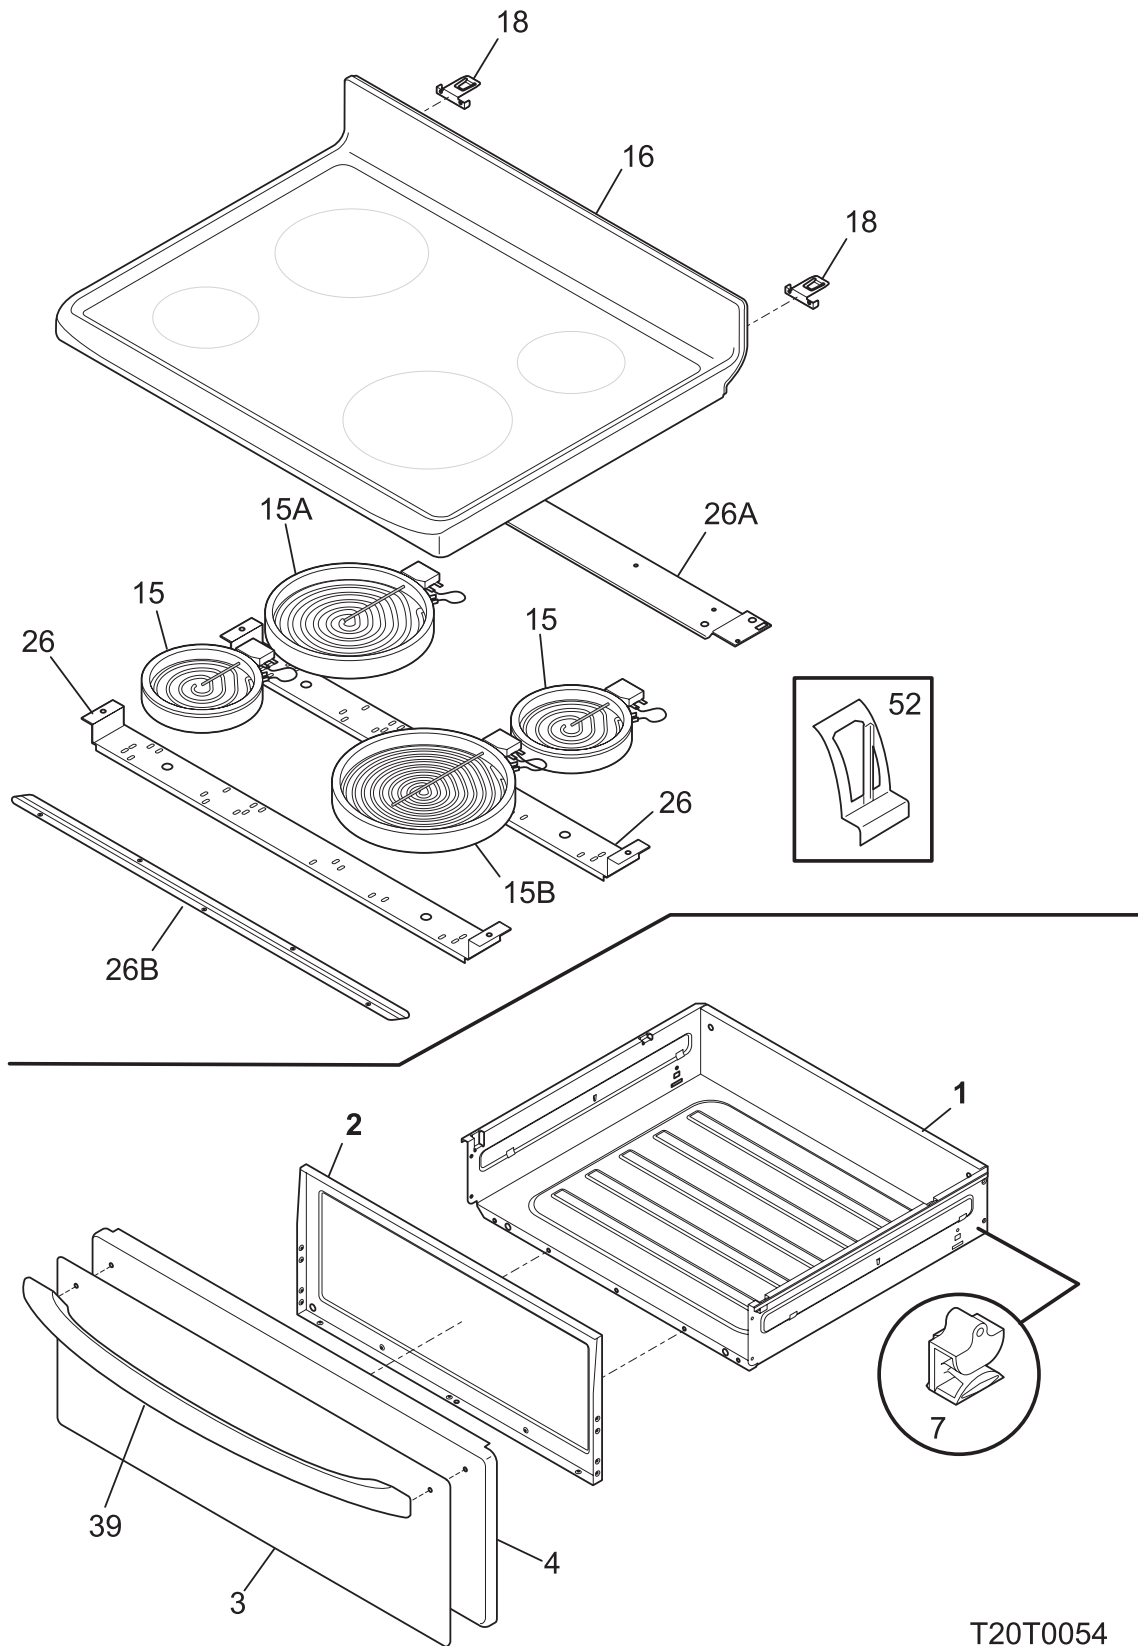

TOP/DRAWER

T20T0054

TOP/DRAWER

POS. NO	PART NO.	DESCRIPTION
1	316011503	Drawer
2	316231500	Liner, drawer
3	316444701	Overlay, drawer, silver mist, outer
4	316231316	Panel, drawer, black
7	3051163	Glide, drawer, rear
15 #	318178110	Element, surface, 6", 1200, (2), radiant
15A#	316010207	Element, surface, 8", 2200 W, radiant
15B#	316224201	Element, surface, 9", 2500W, radiant
16	316456224	Main Top, smooth top, black
18	316436600	Hinge Bracket, maintop, (2)
26	316427600	Channel, element support, (2)
26A	316099202	Bracket, chassis support, rear
26B	316214200	Bracket, chassis support, front
39	316270200	Handle, door, black
39*	316437500	Screw, handle mtg., 10 14 x .4 trus, (2)
52	316461700	Clip, element mtg
*	316466702	Harness-wiring, surface
*	316468100	Cleaner, smoothtop, w/sponge
*	316021105	Screw, hex head cup pt, 8-18 x 0.375, black
*	316021108	Screw, cup pt, 8-18 x 0.375, chrome
*	316021109	Screw, 8-18 x 0.5, chrome
*	316021110	Screw, 8-18 x 0.5, black
*	5308014215	Screw, 6-20 x 0.312