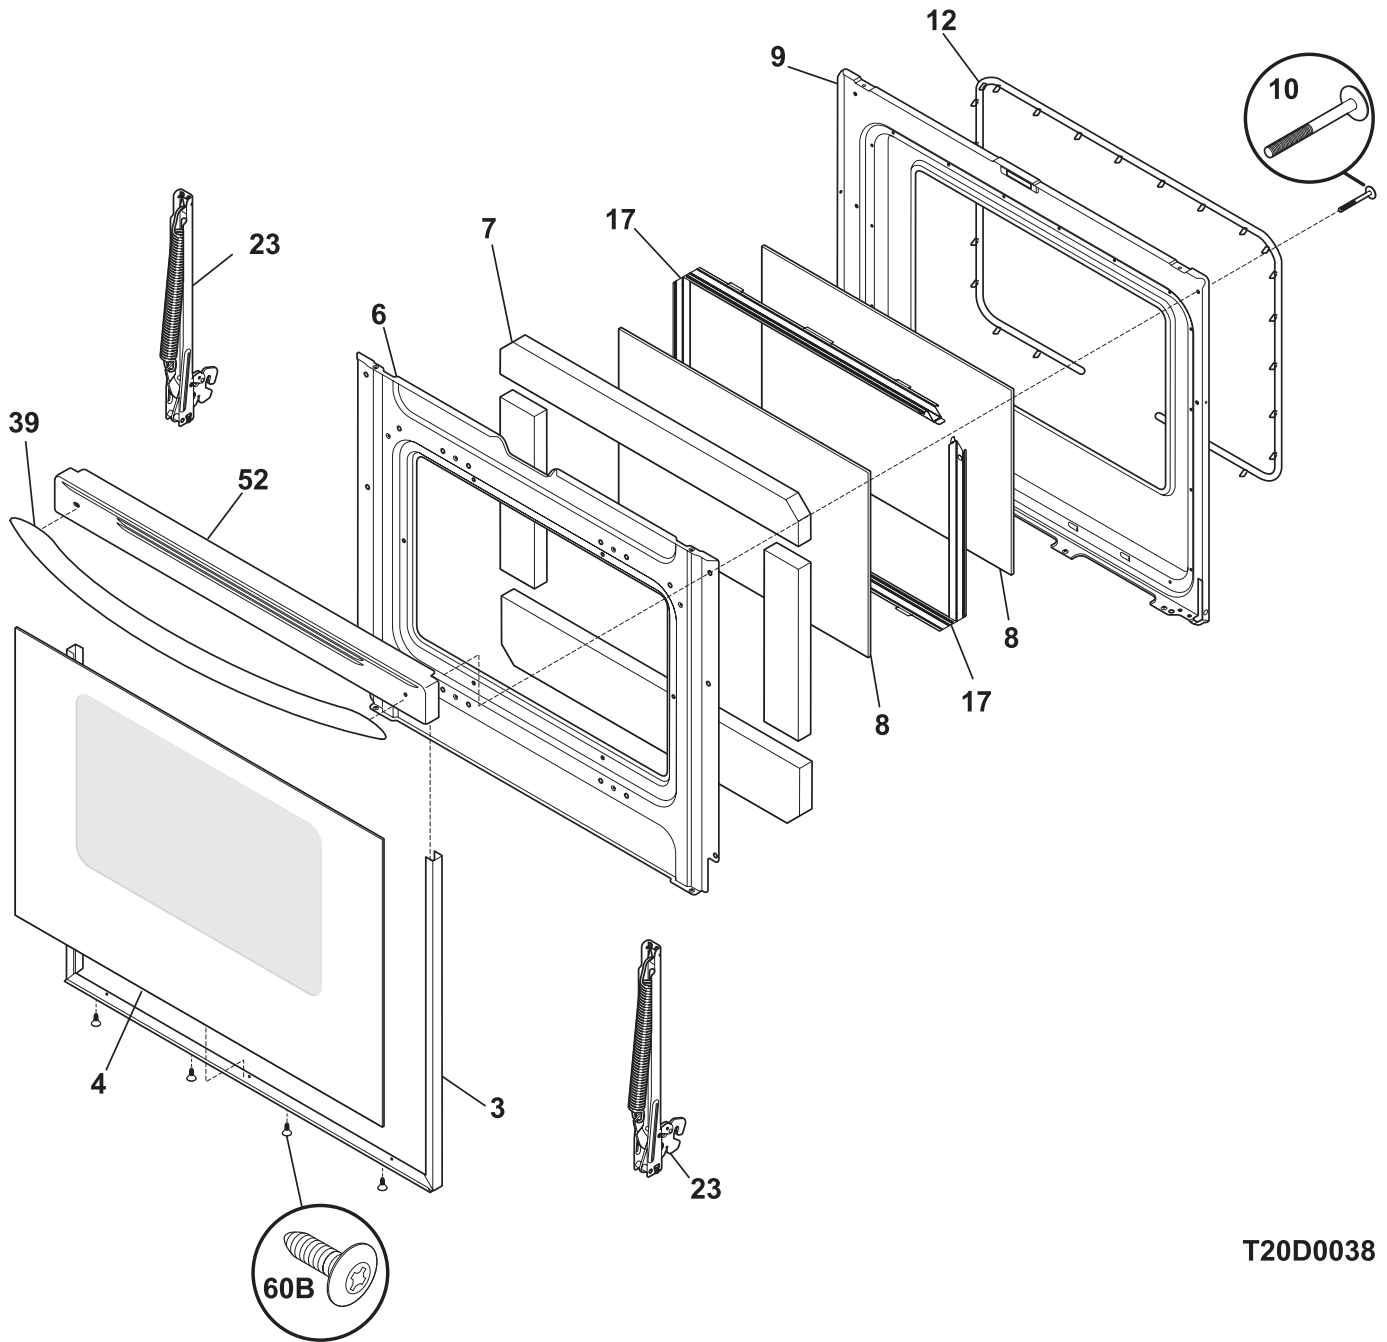

DOOR

T20D0038

DOOR

POS. NO	PART NO.	DESCRIPTION
3	5303935191	Trim kit-door, 3 sided, black, w/tape and foil
4	316452800	Door Assembly, glass/overlay, black/slvr mist, w/foil
6	316222711	Shield, wool, black, oven door
8	316237100	Glass, oven door, clear, heat barrier
9	316230623	Liner, oven door
10	316278700	Screw, wafer head, 10-14 x 1 3/8, handle mtg
10B	316008401	Washer, 3/4 OD x 1/4 ID, steel
12	316239700	Seal, oven door
17	316117701	Spacer, door glass, (2)
39	316270200	Handle, door, black
52	316201005	Cap, door trim, black
60B	316021110	Screw, 8-18 x 0.5, black
*	316433600	Label, anti-tip
*	316021109	Screw, 8-18 x 0.5, chrome
*	5303271648	Screw, wafer hd sq dr, 8-18AB x 0.5
*	5303285179	Screw, wafer head, 8-32T x 0.500, black