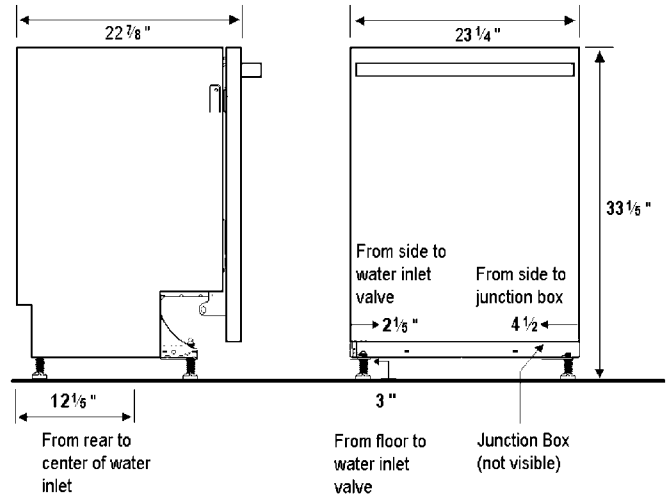

MDW24S

101306

24" Wide Built-In Millennia™ Dishwasher

1/1

PLANNING GUIDE

Dedicated Circuit Required	Total Connected Load	Approximate Shipping Weight
120VAC, 60Hz, 15A (Breaker)	1.56kW (13A)	200 lbs.