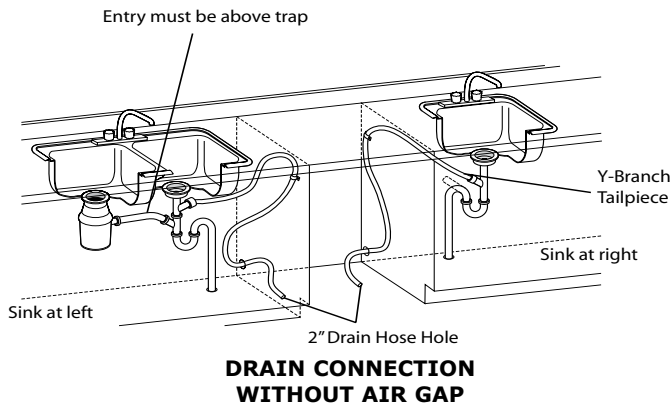

MDW24S

101306

24" Wide Built-In Millennia™ Dishwasher

1/1

PLANNING GUIDE

Dedicated Circuit Required	Total Connected Load	Approximate Shipping Weight
120VAC, 60Hz, 15A (Breaker)	1.56kW (13A)	200 lbs.