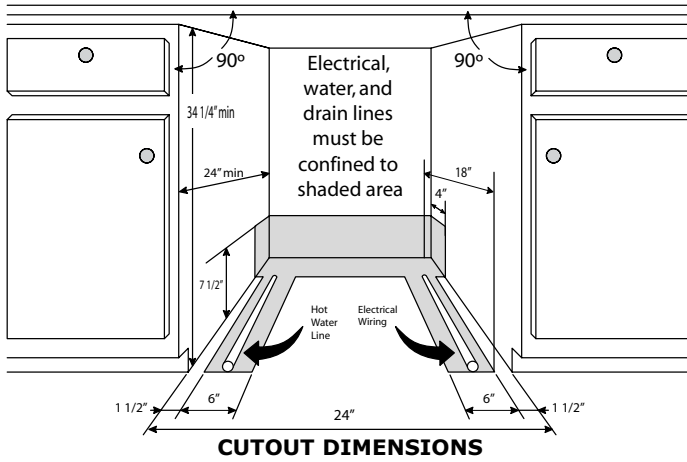

MDW24S

101306

24" Wide Built-In Millennia™ Dishwasher

1/1

PLANNING GUIDE

Dedicated Circuit Required	Total Connected Load	Approximate Shipping Weight
120VAC, 60Hz, 15A (Breaker)	1.56kW (13A)	200 lbs.