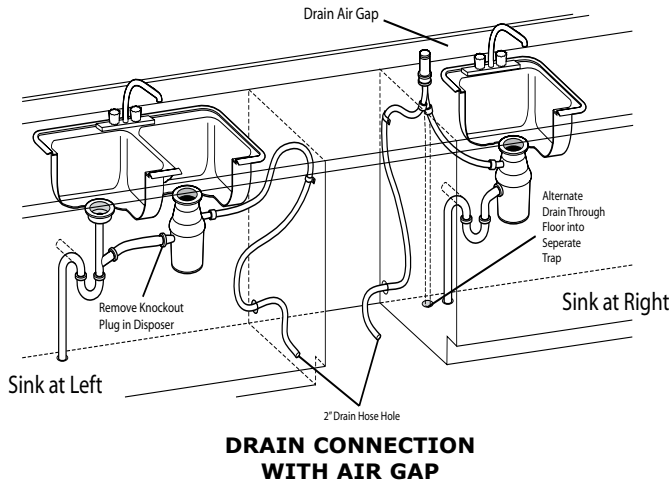

MDW24S

101306

24" Wide Built-In Millennia™ Dishwasher

1/1

PLANNING GUIDE

Dedicated Circuit Required	Total Connected Load	Approximate Shipping Weight
120VAC, 60Hz, 15A (Breaker)	1.56kW (13A)	200 lbs.