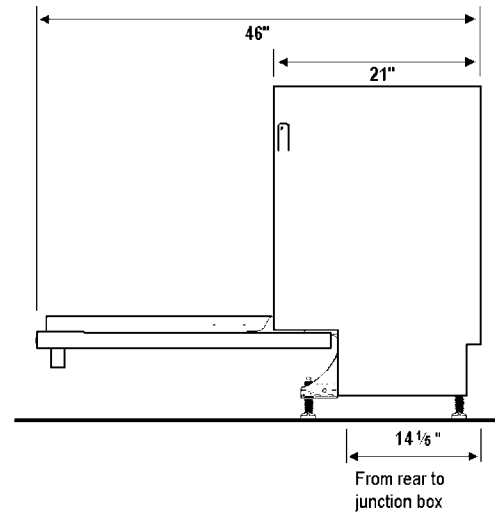

MDW24S

101306

24" Wide Built-In Millennia™ Dishwasher

1/1

PLANNING GUIDE

Dedicated Circuit Required	Total Connected Load	Approximate Shipping Weight
120VAC, 60Hz, 15A (Breaker)	1.56kW (13A)	200 lbs.