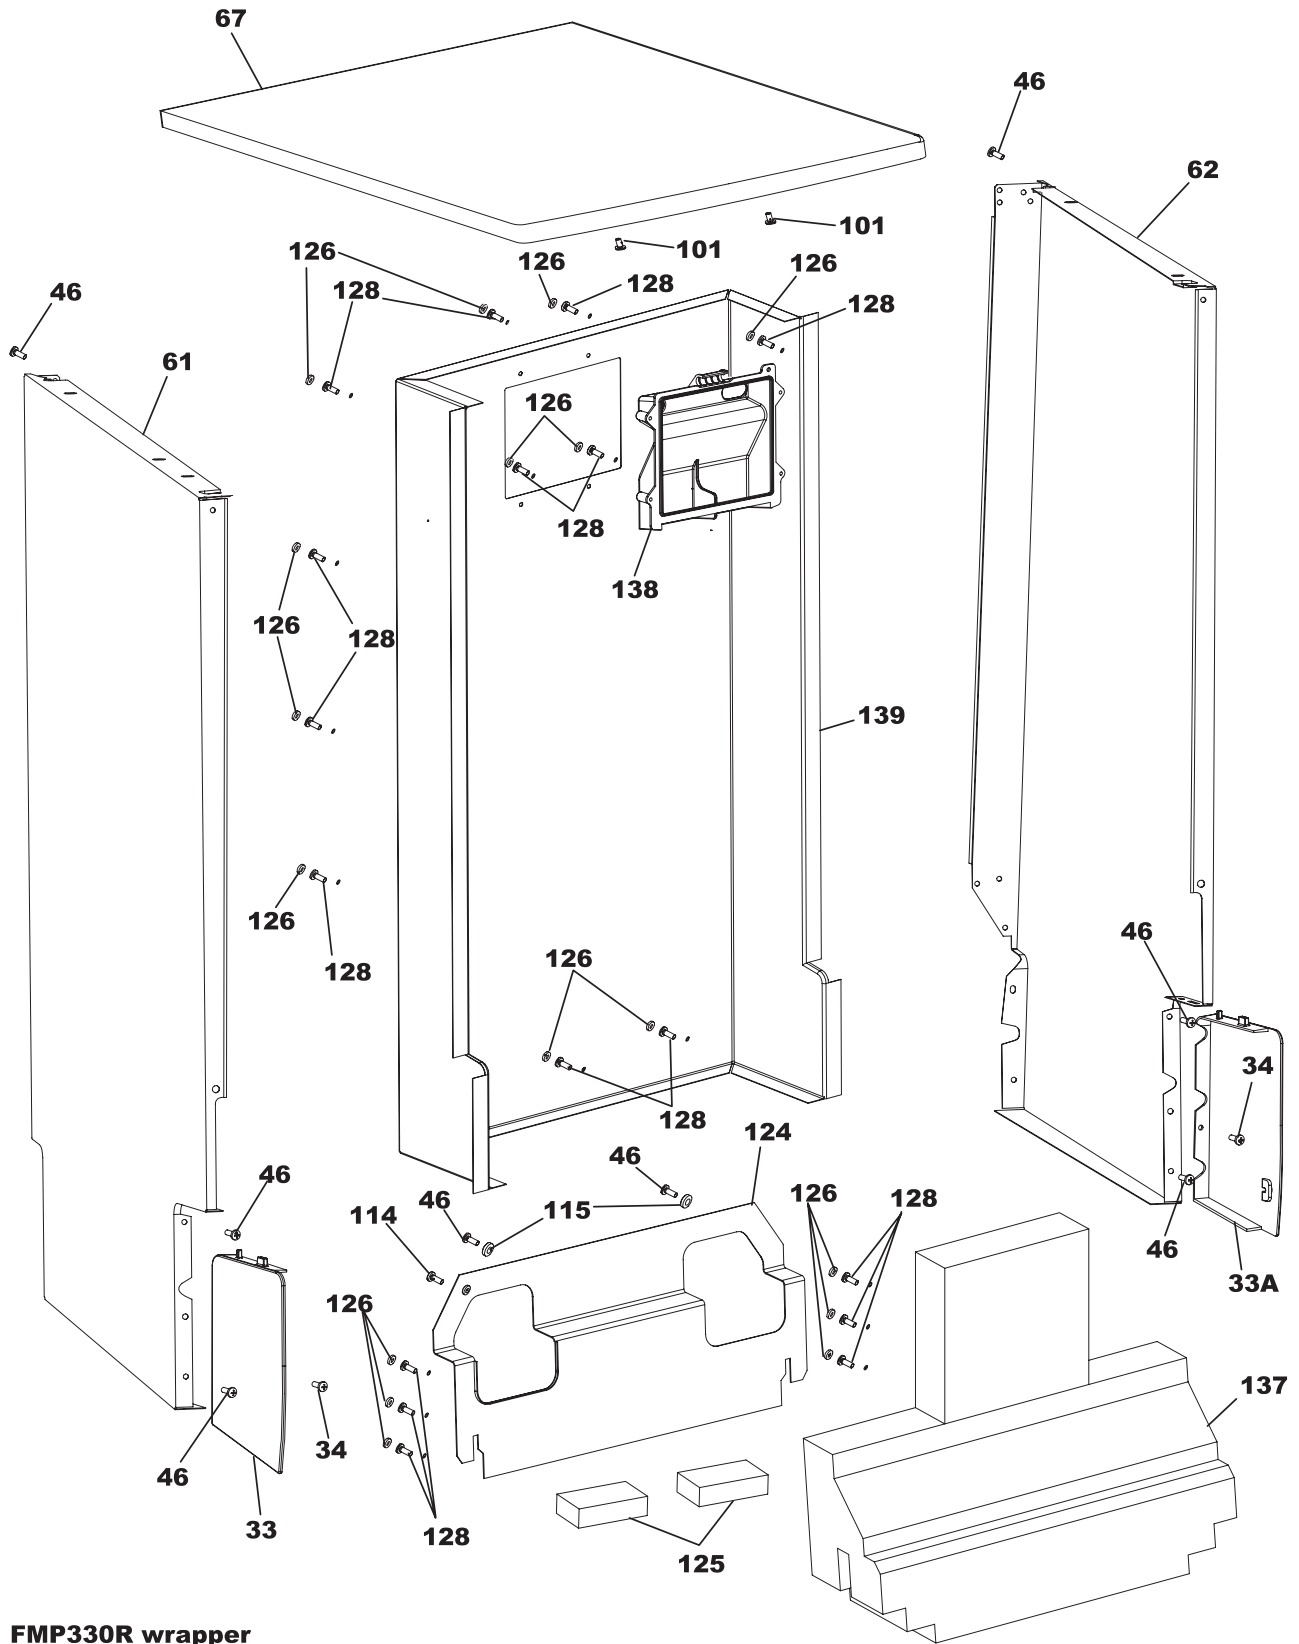

WRAPPER

FMP330R wrapper

WRAPPER

Model Index: A FMP330RG (FMP330RGS0)
B FMP330RG (FMP330RGB0)

POS. NO	PART NO.		DESCRIPTION
33	5304461761	A -	Baseboard, LH, white
33	5304461762	- B	Baseboard, LH, black
33A	5304461763	A -	Baseboard, RH, white
33A	5304461764	- B	Baseboard, RH, black
34	5304461765	A B	Screw, tapping, st3.5 x 9, (30)
46	5304461768	A B	Screw, m3.5 x 9, (10)
61	5304461773	A -	Panel, side, white, LH
61	5304461774	- B	Panel, side, black, LH
62	5304461775	A -	Panel, side, white, RH
62	5304461776	- B	Panel, side, black, RH
67	5304461780	A -	Panel, top, white
67	5304461781	- B	Panel, top, black
101	5304461783	A B	Screw, cnsk hd, m4 x 20, (2)
114	5304461785	A B	Screw, m4 x 10
115	5304461786	A B	Washer, (2)
124	5304461787	A B	Crosspiece, rear, lower
125	5304461788	A B	Bracket, crosspiece, (2)
126	5304461789	A -	Cover, screw, white, (26)
126	5304461790	- B	Cover, screw, black, (26)
128	5304461791	A B	Screw, st3.5 x 9, (28)
137	5304461799	A B	Weight
138	5304461800	A B	Housing, adapter
139	5304461801	A -	Cover, back, white
139	5304461802	- B	Cover, back, black