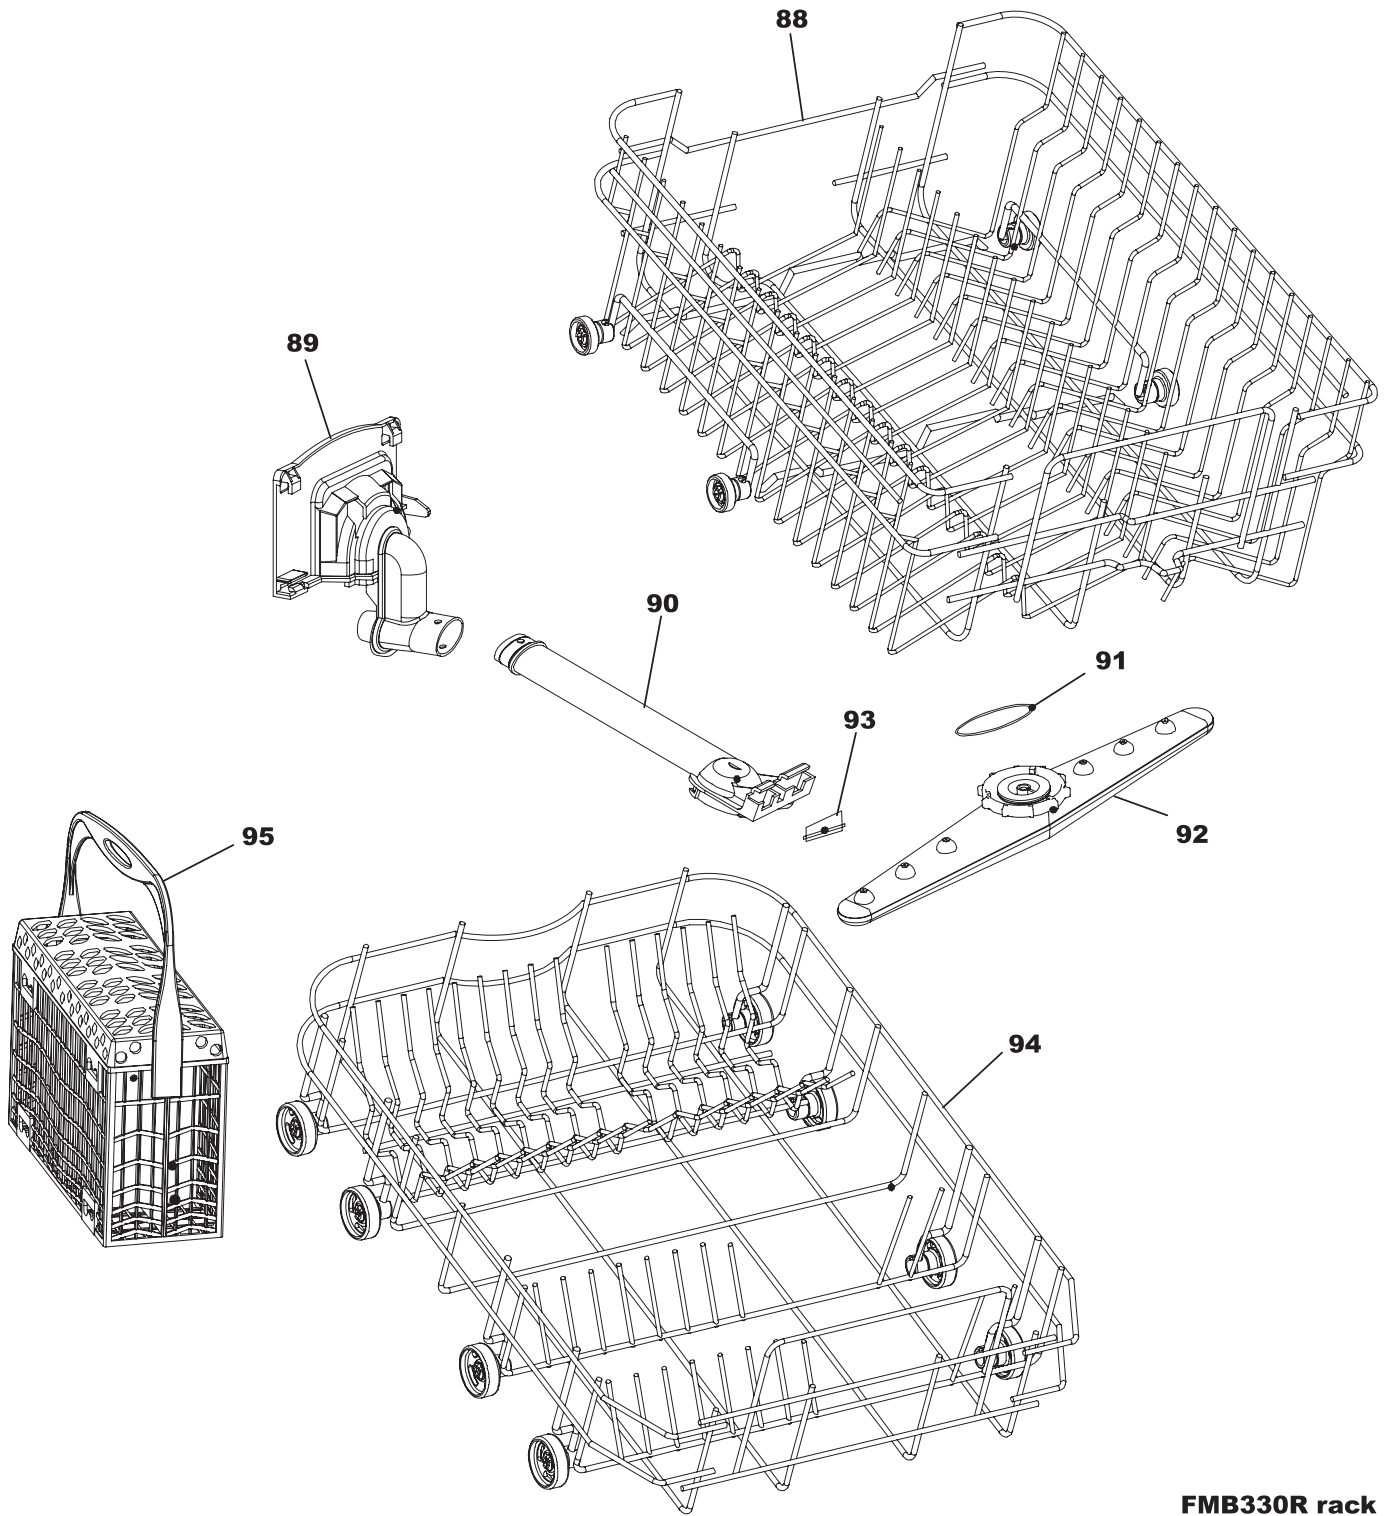

RACKS

FMB330R rack

RACKS

Model Index: A FMP330RG (FMP330RGS0)
                      B FMP330RG (FMP330RGB0)

POS. NO	PART NO.		DESCRIPTION
88	5304461016	A B	Rack Assembly, upper
89	5304461017	A B	Dispenser, feeding, upper
90	5304461018	A B	Pipe, sprayarm, upper
91	5304461019	A B	Ring Nut, sprayarm, upper
92	5304461020	A B	Sprayarm, upper
93	5304461021	A B	Block, sprayarm, upper
94	5304461022	A B	Rack Assembly, lower
95	5304461023	A B	Basket, silverware