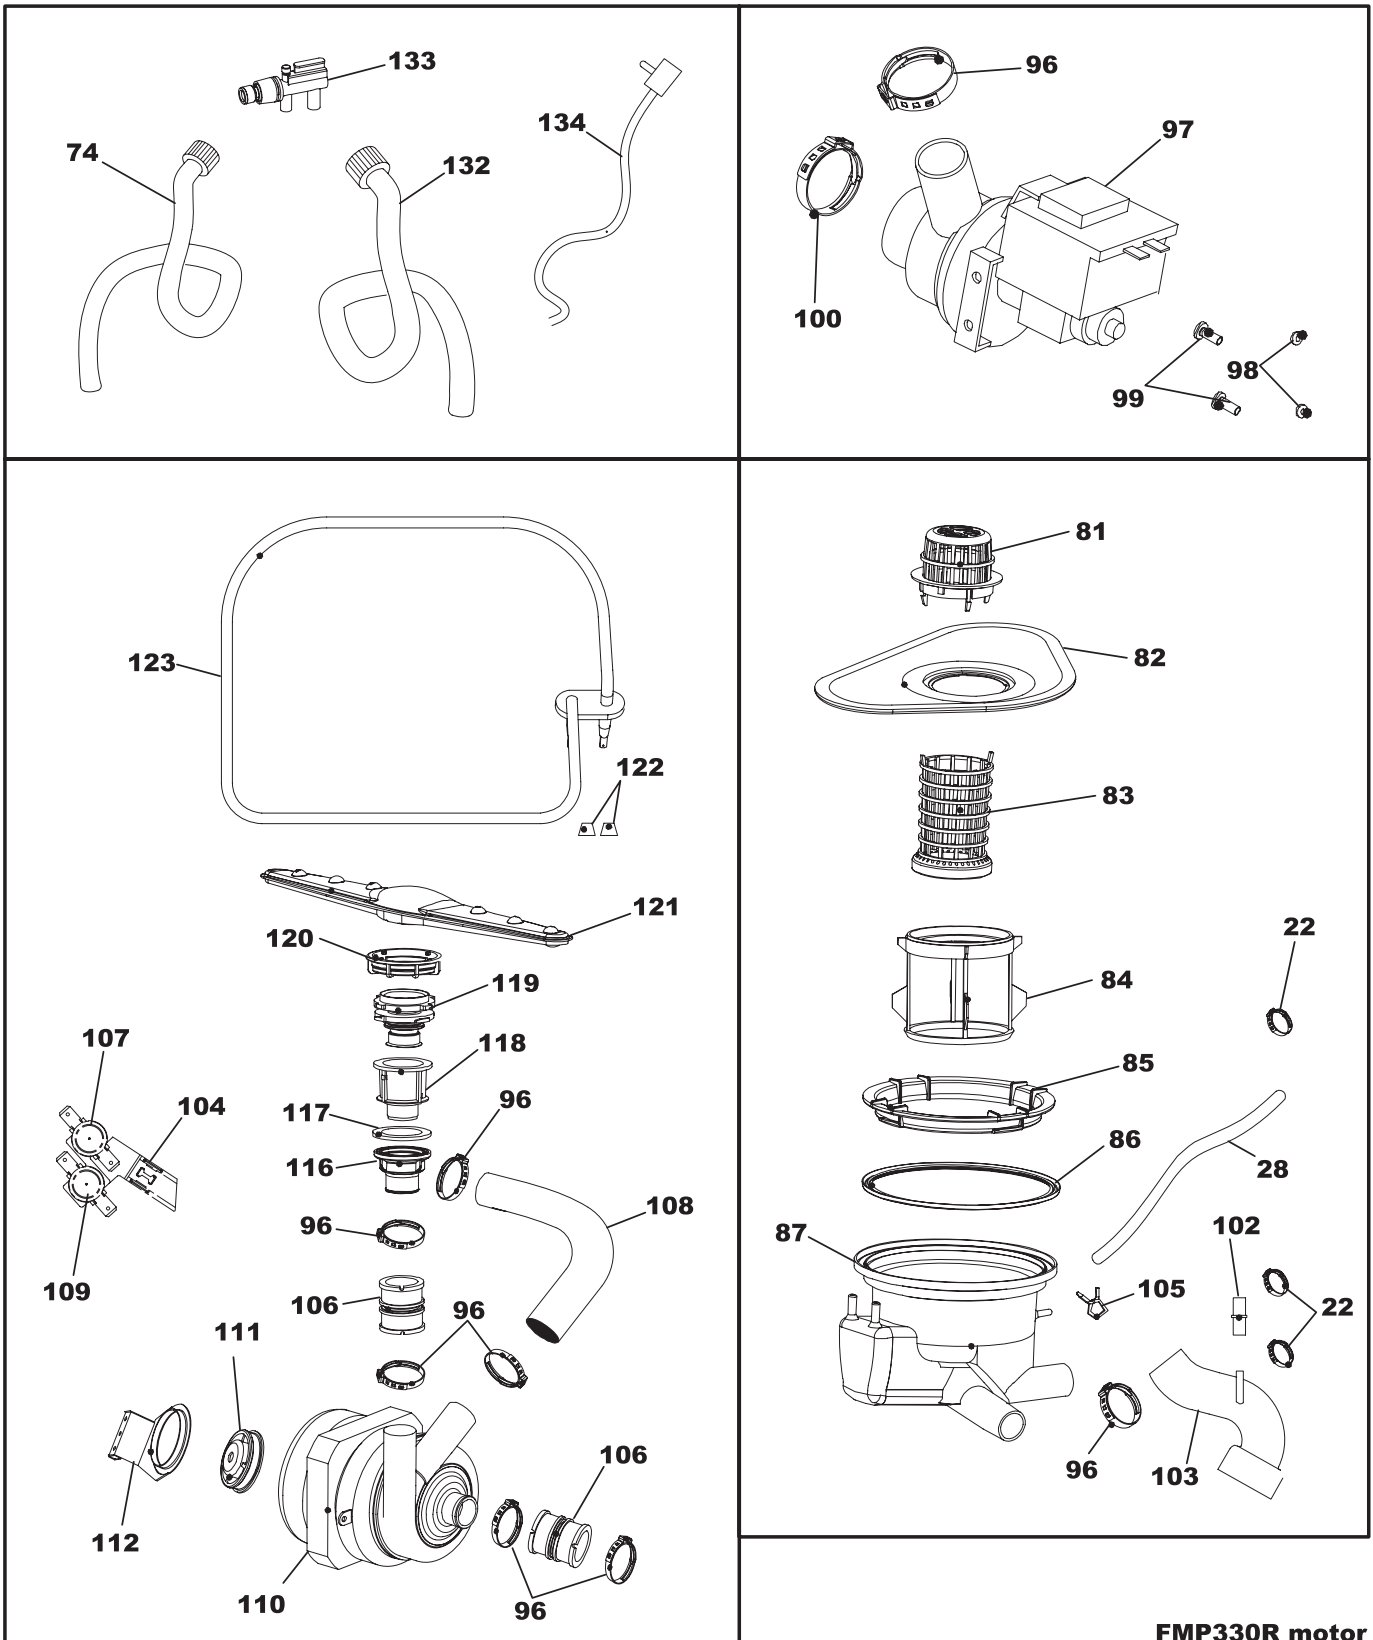

MOTOR & PUMP

FMP330R motor

MOTOR & PUMP

Model Index: A FMP330RG (FMP330RGS0)
B FMP330RG (FMP330RGB0)

POS. NO	PART NO.		DESCRIPTION
22	5304460970	A B	Clamp, hose, OTK175, (5)
28	5304460976	A B	Tubing, pressure switch
74	5304461782	A B	Hose, drain
81	5304460990	A B	Filter, upper
82	5304460991	A B	Filter, screen, stainless
83	5304460992	A B	Filter, lower
84	5304460993	A B	Filter, micro screen
85	5304460994	A B	Nut, sump mtg
86	5304460995	A B	Gasket, sump
87	5304460996	A B	Sump
96	5304460997	A B	Clamp, hose, OTK310, (8)
97 #	5304461725	A B	Pump, drain
98	5304460998	A B	Nut, M4, (2)
99	5304460984	A B	Screw, m6 x 12, (3)
100	5304460999	A B	Clamp, hose, OTK440
102	5304461000	A B	Hose, pump, inlet
103	5304461001	A B	Hose, duct to pump
104	5304461726	A B	Bracket, thermostat
105	5304461002	A B	Clamp, hose, 12.9 x 1.8
106	5304461003	A B	Duct, connecting, (2)
107#	5304461727	A B	Thermostat, 50
108	5304461004	A B	Duct, connecting, delivery hose
109#	5304461728	A B	Thermostat, 90
110#	5304461005	A B	Motor, pump assembly
111	5304461006	A B	Pad, motor vibration
112	5304460985	A B	Bracket, motor support
116	5304461007	A B	Support, manifold, lower
117	5304461008	A B	O-ring, 38 x 2.4
118	5304461009	A B	Tie-in, inner
119	5304461010	A B	Axis, sprayarm, lower
120	5304461011	A B	Nut, sprayarm, lower
121	5304461012	A B	Sprayarm Assembly, lower
122	5304461013	A B	Bracket, element, (2)
123#	5304461014	A B	Element Assembly, heating
132	5304461794	A B	Hose, inlet
133#	5304461795	A B	Adapter Assembly, faucet
134#	5304461796	A B	Cord, power
* #	5304461792	A B	Harness, wiring, main