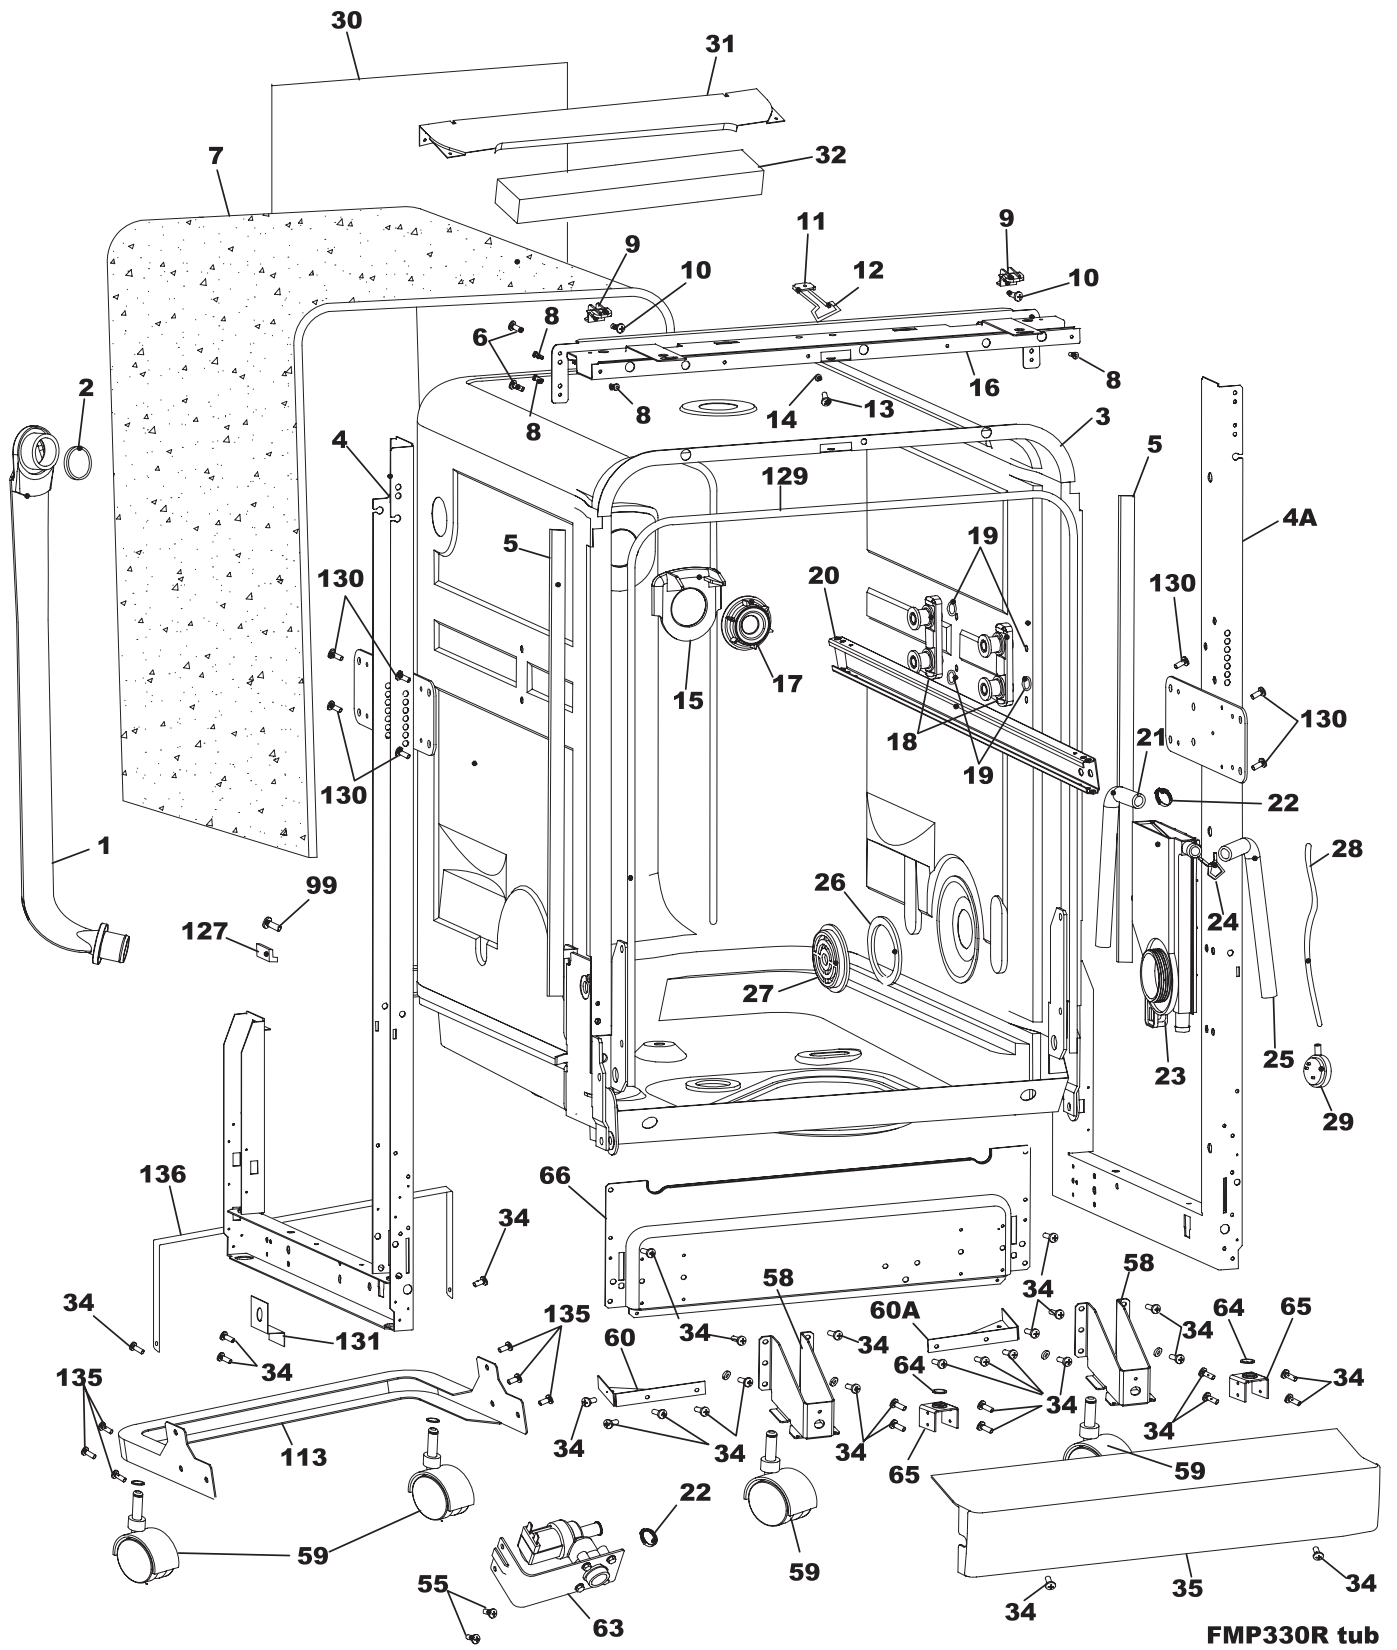

TUB

TUB

Model Index: A FMP330RG (FMP330RGS0)
                          B FMP330RG (FMP330RGB0)

POS. NO	PART NO.		DESCRIPTION
1	5304460949	A B	Hose, delivery, external
2	5304460950	A B	O-ring, delivery hose
3	5304460951	A B	Tub Assembly
4	5304461753	A B	Frame, tub, LH
4A	5304461754	A B	Frame, tub, RH
5	5304461716	A -	Guard, tub gasket, white, (2)
5	5304460954	- B	Guard, tub gasket, black, (2)
6	5304460955	A B	Screw, tapping, st3.5 x 9, (26)
7	5304460956	A B	Insulation, tub wrapper, outer
8	5304460957	A B	Rivet, (6)
9	5304461755	A B	Block, tub, (2)
10	5304460959	A B	Screw, tapping, st3.5 x 11, (2)
11	5304460960	A B	Bracket, door hook mtg
12	5304460961	A B	Hook, door lock
13	5304460962	A B	Screw, hook mtg, m4 x 16
14	5304460963	A B	Nut, hook mtg, M4, lock
15	5304460964	A B	Housing, delivery hose, inner
16	5304461756	A -	Crosspiece, front, white, upper
16	5304461757	- B	Crosspiece, front, black, upper
17	5304460965	A B	Nut, delivery hose, inner
18	5304460966	A B	Roller Assembly, tub, (4)
19	5304460967	A B	O-ring, tub roller, (8)
20	5304460968	A B	Rail, guide, upper rack, (2)
21	5304460969	A B	Hose, drain pump
22	5304460970	A B	Clamp, hose, OTK175, (5)
23	5304460971	A B	Tunnel, water
24	5304460972	A B	Clamp, hose, 14.9 x 1.8
25	5304460973	A B	Hose, inlet, water tunnel
26	5304460974	A B	Gasket, ring nut
27	5304460975	A B	Nut, ring
28	5304460976	A B	Tubing, pressure switch
29 #	5304460977	A B	Switch, pressure
30	5304461758	A B	Board, back
31	5304461759	A B	Crosspiece, rear, upper
32	5304461760	A B	Pad, crosspiece
33	5304461719	A B	Toe Grille, adjustable, black
34	5304461765	A B	Screw, tapping, st3.5 x 9, (30)
35	5304461766	A -	Kickplate, white
35	5304461767	- B	Kickplate, black
55	5304460930	A B	Screw, hex hd, tapping, st5 x 12, (6)
58	5304461769	A B	Bracket, wheel, (2)
59	5304461770	A B	Wheel, (4)
60	5304461771	A B	Bracket, reinforce, LH
60A	5304461772	A B	Bracket, reinforce, RH
63 #	5304460982	A B	Valve, water inlet
64	5304461777	A B	Ring, clamping, #8, (4)
65	5304461778	A B	Bracket, N, (2)
66	5304461779	A B	Crosspiece, front, lower
99	5304460984	A B	Screw, m6 x 12, (3)
112	5304460985	A B	Bracket, motor support
113	5304461784	A B	Bracket, rear frame
127	5304460986	A B	Block, tub gasket, (2)
129	5304460987	A B	Gasket, tub
130	5304460988	A B	Screw, hex hd, tapping, st5 x 20, (8)
131	5304461793	A B	Bracket
135	5304461797	A B	Screw, pan hd, st5.8 x 13, (6)
136	5304461798	A B	Band, metal