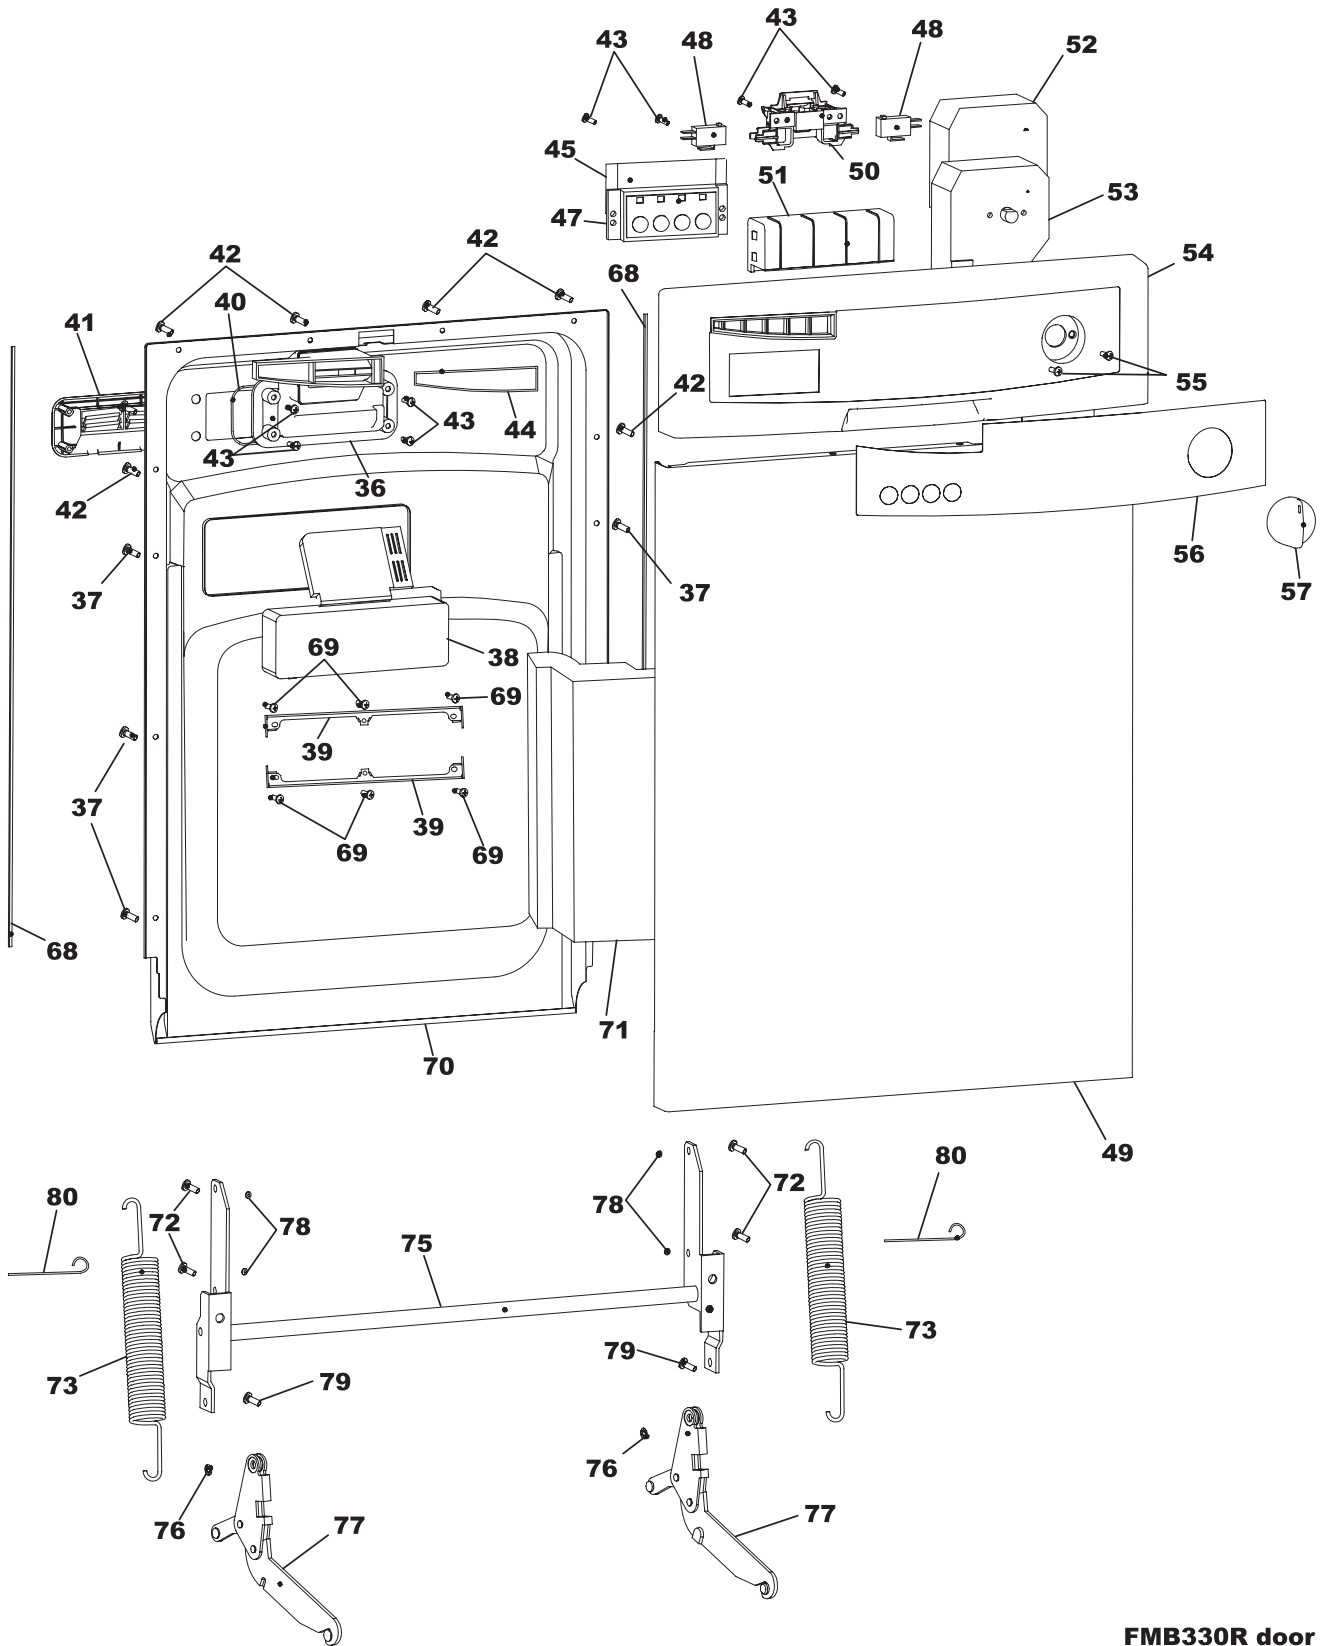

Copyright © 2007 Electrolux Home Products, Inc.  
 All rights reserved.

DOOR / CONTROL PANEL

FMB330R door

---

**DOOR / CONTROL PANEL**

---

*Model Index:* A FMP330RG (FMP330RGS0)  
B FMP330RG (FMP330RGB0)

POS. NO	PART NO.		DESCRIPTION
36	5304460909	A B	Vent Assembly, door
37	5304460910	A B	Screw, tapping, st3.5 x 13, (6)
38 #	5304460911	A B	Dispenser Assembly
39	5304460912	A B	Bracket, dispenser, (2)
40	5304460913	A B	Gasket, door vent, inner door
41	5304460914	A B	Cover, door vent
42	5304460915	A B	Screw, tapping, st3.5 x 18, (6)
43	5304460916	A B	Screw, pan hd, tapping, st4 x 12, (8)
44	5304460917	A B	Gasket, door vent, outer door
45	5304460918	A B	Guard, tap switch, film
47 #	5304460919	A B	Switch, 4 button, tap
48 #	5304460920	A B	Switch, door latch, (2)
49	5304460922	A -	Door Panel, outer, white
49	5304460921	- B	Door Panel, outer, black
50 #	5304460923	A B	Latch, door
51	5304460925	A -	Cover, handle, white
51	5304460924	- B	Cover, handle, black
52	5304460926	A B	Guard, timer, film
53 #	5304460927	A B	Timer Assembly
54	5304461532	A -	Panel, console, white
54	5304460929	- B	Panel, console, black
55	5304460930	A B	Screw, hex hd, tapping, st5 x 12, (6)
56	5304460931	A -	Overlay, console, white
56	5304460928	- B	Overlay, console, black
57	5304460935	A -	Knob, timer, white
57	5304460934	- B	Knob, timer, black
68	5304460937	A -	Guard, door edge, white, (2)
68	5304460936	- B	Guard, door edge, black, (2)
69	5304460938	A B	Screw, tapping, m3.9 x 12, (6)
70	5304460939	A B	Liner, door, inner
71	5304460940	A B	Insullation, door, polystyrene
72	5304460941	A B	Screw, M5 x 10, (4)
73	5304460942	A B	Spring, door, (2)
75	5304460943	A B	Hinge Assembly, door
76	5304460944	A B	Clamp, hinge pin, (2)
77	5304460945	A B	Hinge, arm, (2)
78	5304460946	A B	Nut, lock, M5, (4)
79	5304460947	A B	Pin, hinge, (2)
80	5304460948	A B	Bolt, door spring, (2)
*	5304461809	A B	Energy Guide