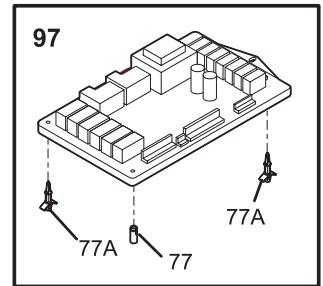

Copyright © 2006 Electrolux Home Products, Inc.
All rights reserved.

CONTROL PANEL

CPLEB30T9FCA

CONTROL PANEL

POS. NO	PART NO.	DESCRIPTION
2A	318257301	Shield, oven top
2B	318260101	Cover, box
19	318271536	Control Panel Assembly, steel/glass, stainless/black, w/touch pad
20 #	316443801	Control, electronic, ES610W2, dual oven
77	316247900	Spacer, power board, (4)
77A	316114100	Spacer, (2)
97	316443902	Board, relay, dual oven
*	318231751	Harness, wiring, control-relay
*	5303211311	Screw, 8 x 0.500
*	5303311306	Screw, 8-18 x 0.375, (8)