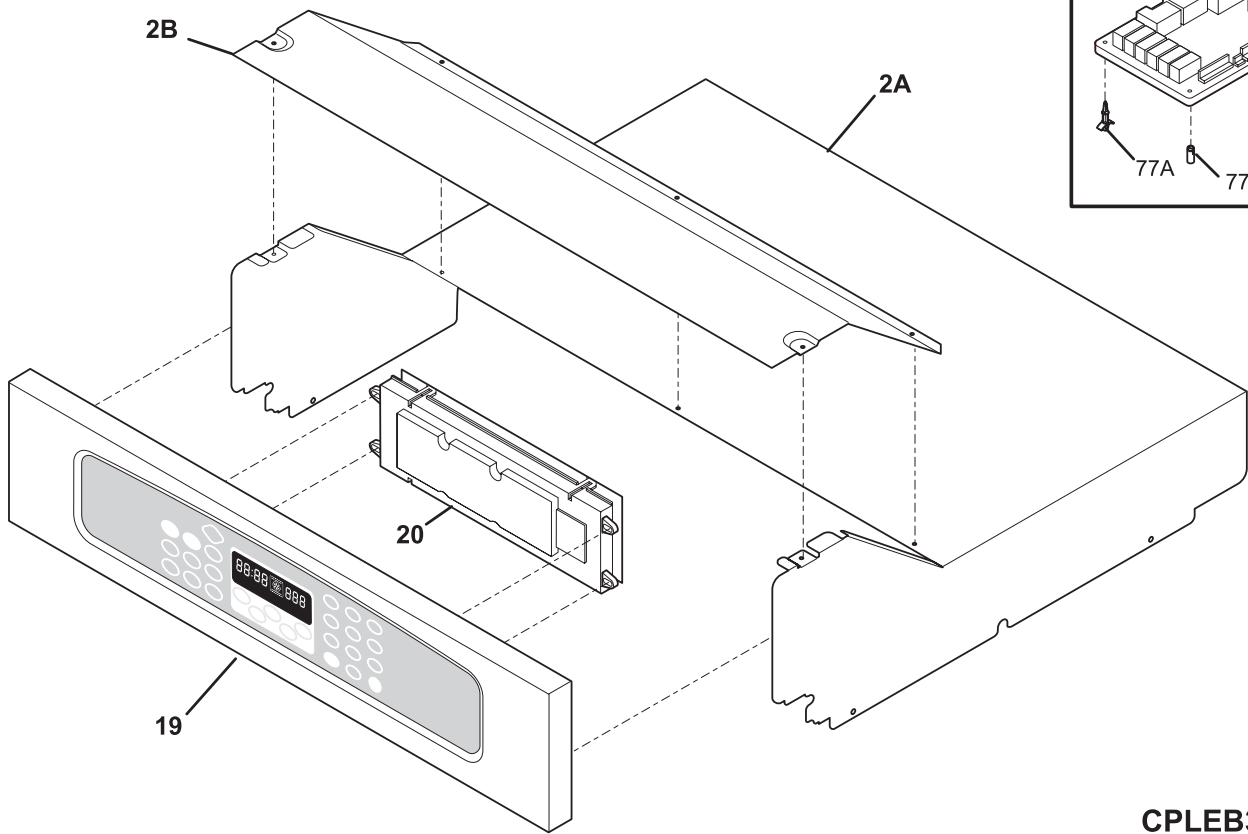

Copyright © 2006 Electrolux Home Products, Inc.
All rights reserved.

CONTROL PANEL

CPLEB30T9FCA

CONTROL PANEL

POS. NO	PART NO.	DESCRIPTION
2A	318257301	Shield, oven top
2B	318260101	Cover, box
19	318271536	Control Panel Assembly, steel/glass, stainless/black, w/touch pad
20 #	316443801	Control, electronic, ES610W2, dual oven
77	316247900	Spacer, power board, (4)
77A	316114100	Spacer, (2)
97	316443902	Board, relay, dual oven
*	318231751	Harness, wiring, control-relay
*	5303211311	Screw, 8 x 0.500
*	5303311306	Screw, 8-18 x 0.375, (8)