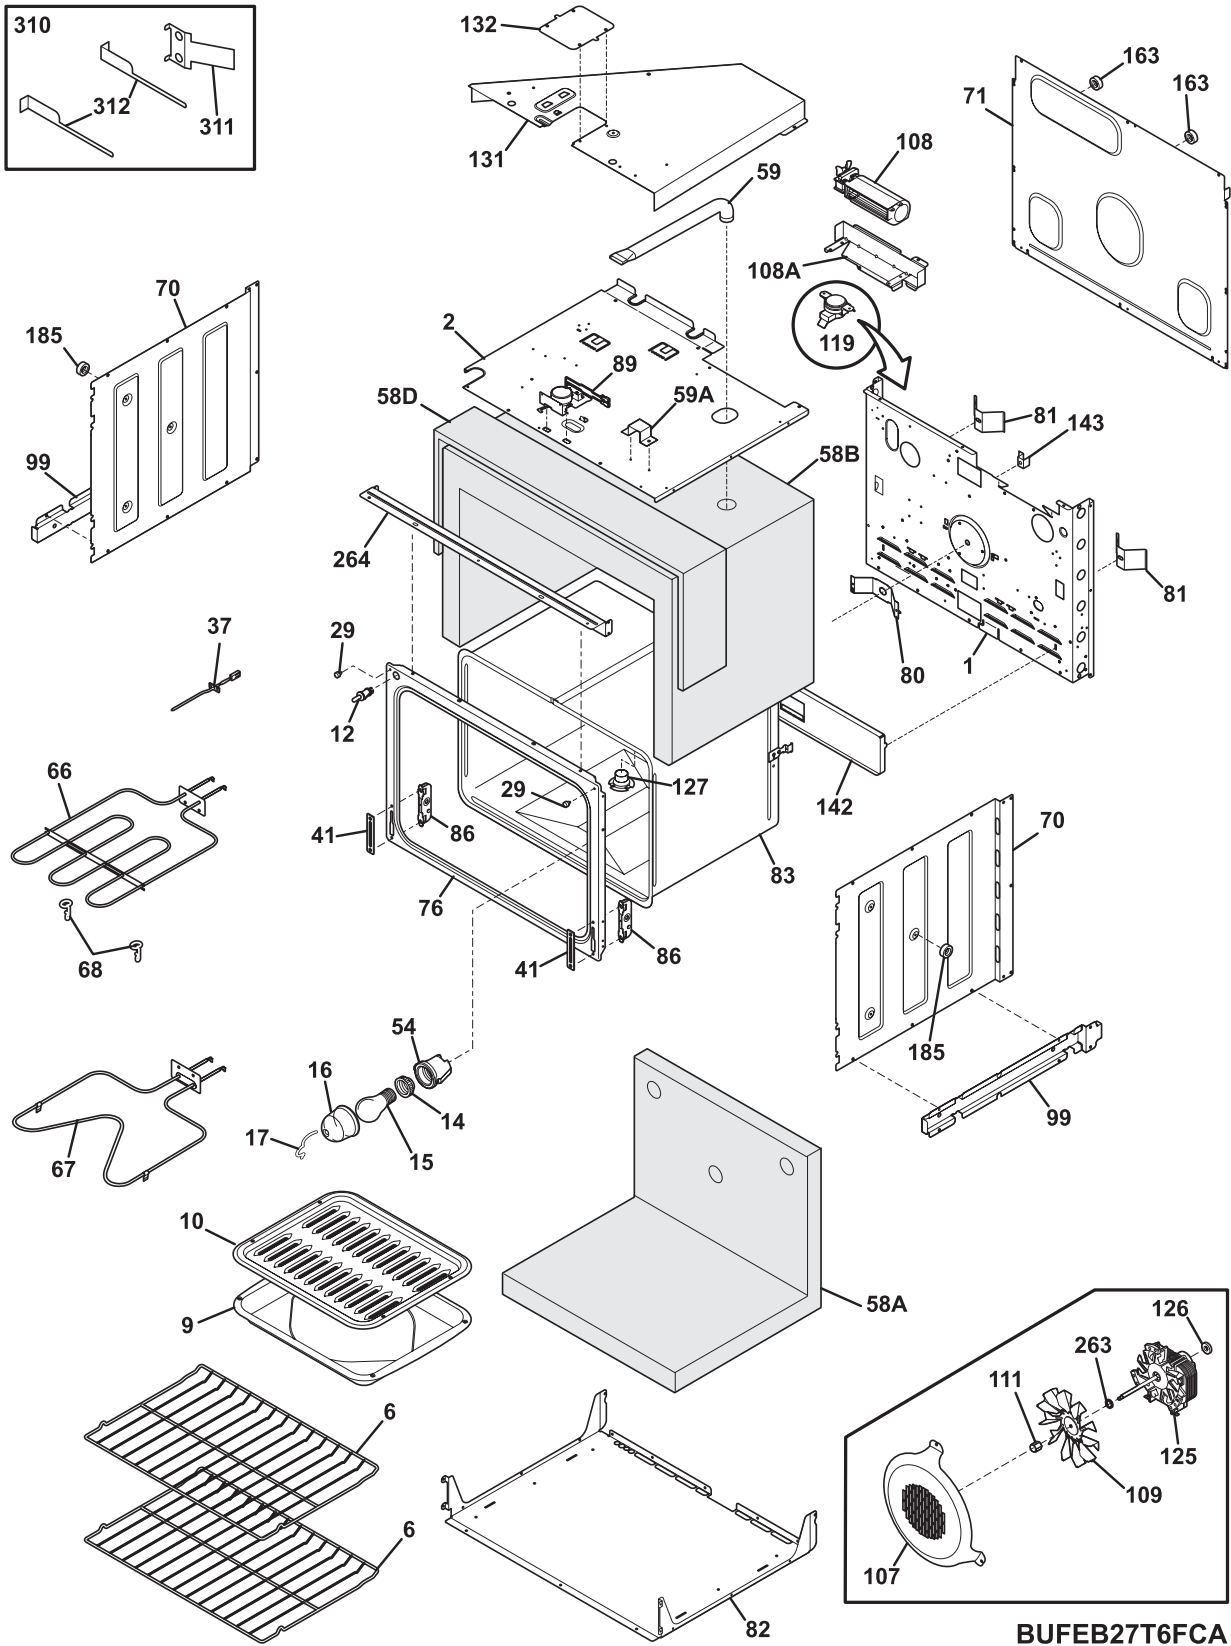

UPPER OVEN

BUFEB27T6FCA

UPPER OVEN

POS. NO	PART NO.	DESCRIPTION
132	318003000	Plate, shield
142	318123910	Deflector
143	318172904	Support, wire
163	318014111	Spacer
185	318014700	Spacer, oven shield, (4)
263	316136500	Washer, flat
264	318257711	Trim, oven, black, front
310	5304440067	Cabinet Mounting Kit
311	318246010	Bracket, cabinet mtg, (2)
311*	5304438005	Screw, 6 x 1, black
312	318246702	Tool, cabinet bracket, RH
312	318246703	Tool, cabinet bracket, LH
*	318165800	Spacer
*	5303211311	Screw, 8 x 0.500
*	5303323277	Screw, 8-18 X 13/32
*	5304436875	Screw, 8-18 X 1/2, black