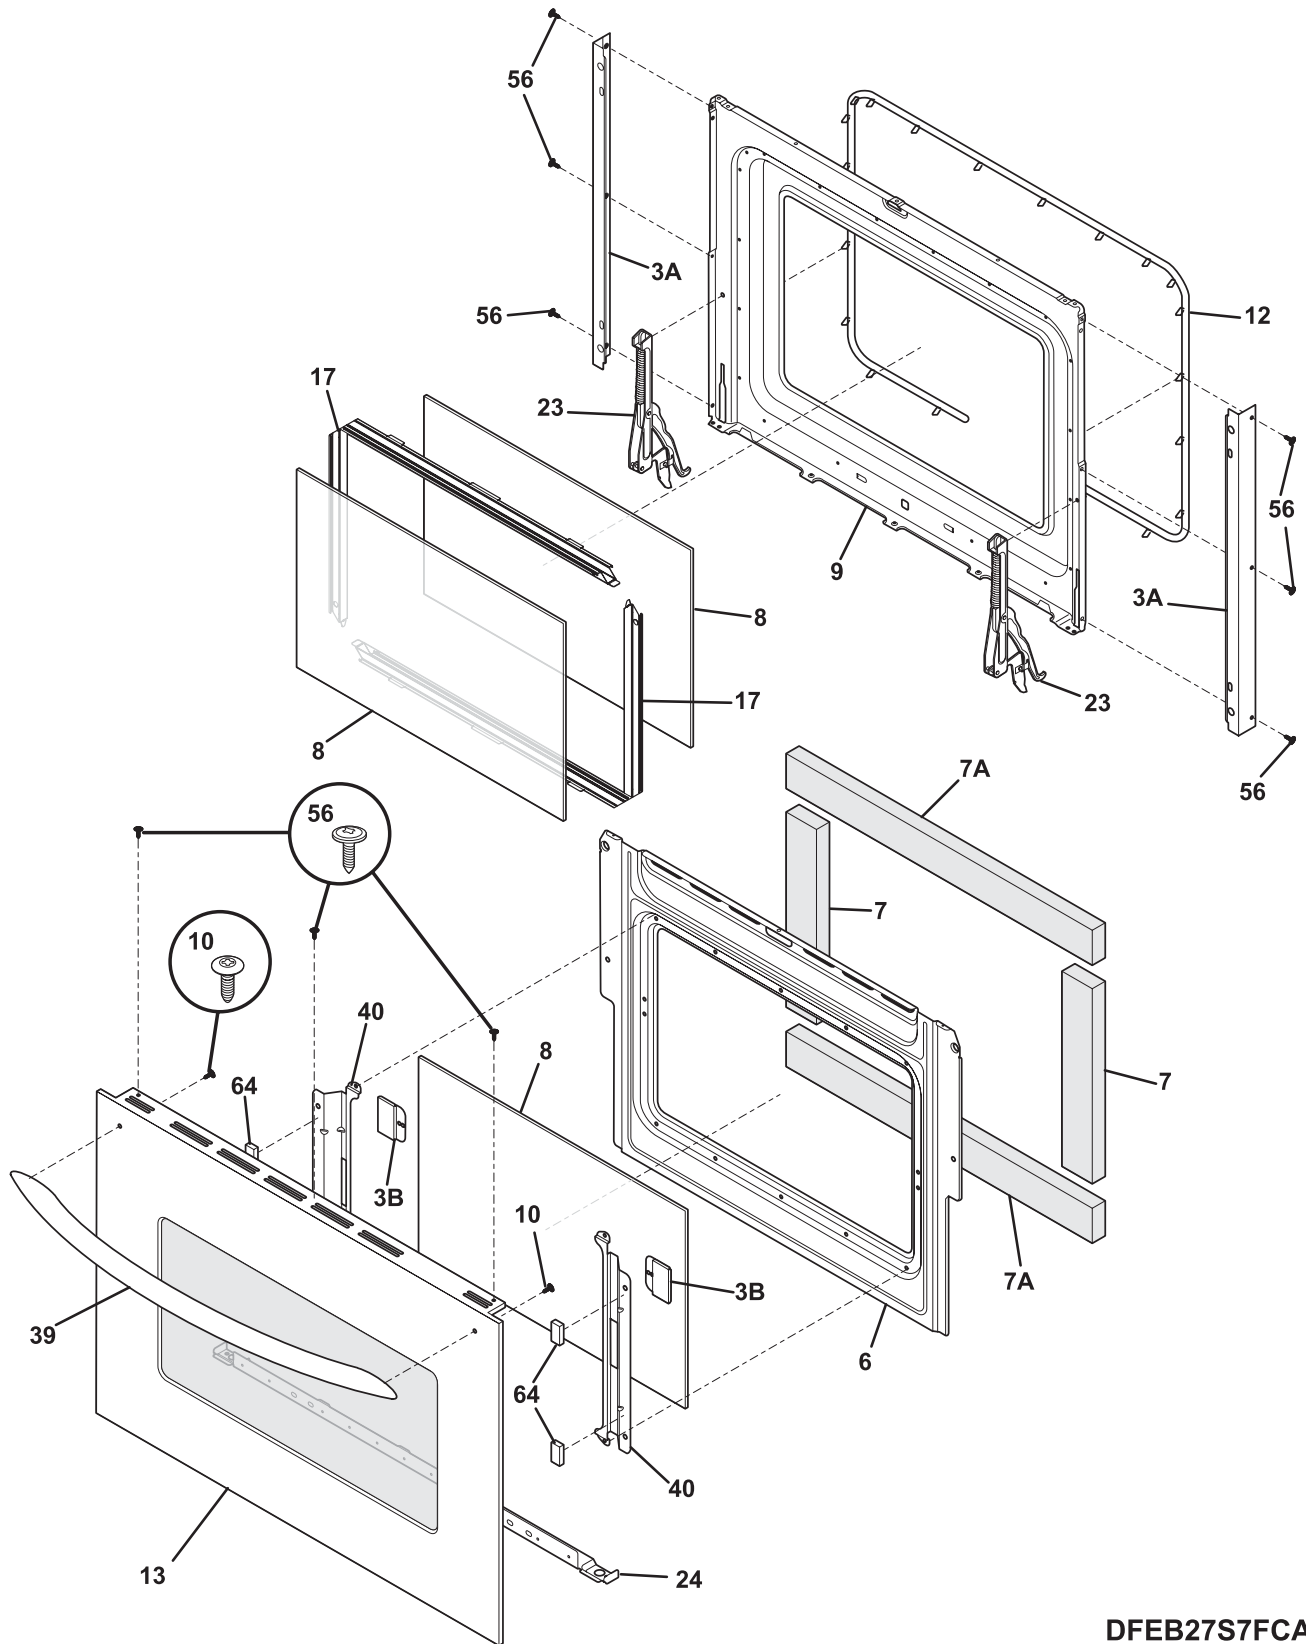

DOORS

DFEB27S7FCA

DOORS

POS. NO	PART NO.	DESCRIPTION
3A	318260401	Trim, oven door, side, (2)
3B	318262101	Cover, rear door, black, (2)
6	318260510	Baffle, door
7	318372000	Insulation, door, (2)
7A	318372001	Insulation, door, 20.5 x 2.375, (2)
8	318212200	Glass, oven door, heat barrier
9	318259615	Liner, upper door
10	5303325980	Screw, 10-32 x 0.437
12	318053135	Seal, oven door, upper
13	318272109	Door Assy, glass, stainless steel, upper door, w/tape & foil
17	318264700	Spacer, glass, (2)
23	318024722	Hinge, door, upper, (2)
24	318260311	Trim, door, black, lower
39	318219801	Handle, door/drawer, stainless
40	318242700	Bracket, glass holder, (2)
56	5304436875	Screw, 8-18 X 1/2, black
64	318165800	Spacer
*	08016432	Screw, truss head, 8-18 x 0.375
*	5303211311	Screw, 8 x 0.500
*	5303300265	Screw, 8-18 X 1/2, (2)
*	5303323277	Screw, 8-18 X 13/32