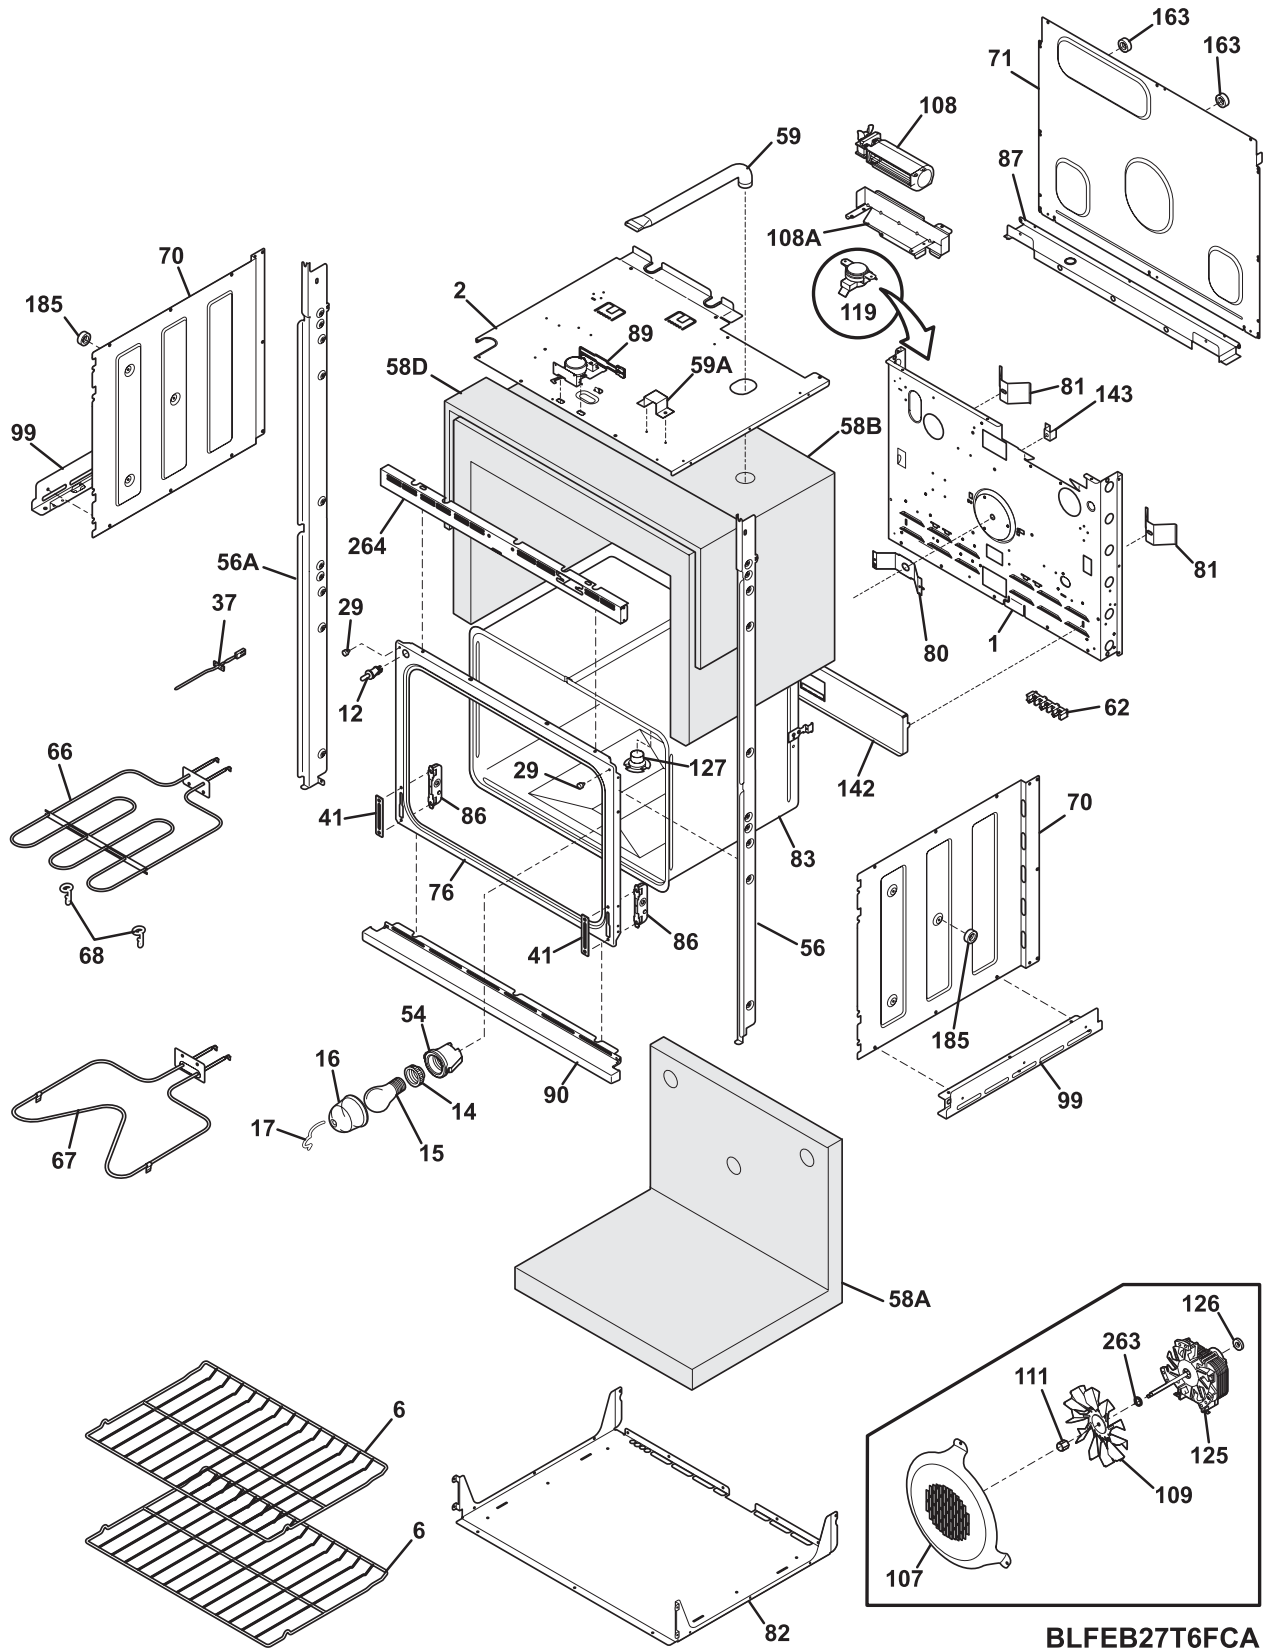

LOWER OVEN

BLFEB27T6FCA

LOWER OVEN

POS. NO	PART NO.	DESCRIPTION
125#	316415800	Motor, fan
126	3016303	Clip, insulator
127	318317100	Adapter Assembly, vent tube, w/converter
142	318123910	Deflector
143	318172904	Support, wire
163	318014111	Spacer
185	318014700	Spacer, oven shield, (4)
263	316136500	Washer, flat
264	318257811	Trim, oven, black, front
* #	318078543	Box & wires assy
*	318231747	Harness, wiring, main
*	318165800	Spacer
*	5303211311	Screw, 8 x 0.500
*	5303323277	Screw, 8-18 X 13/32
*	5304436875	Screw, 8-18 X 1/2, black