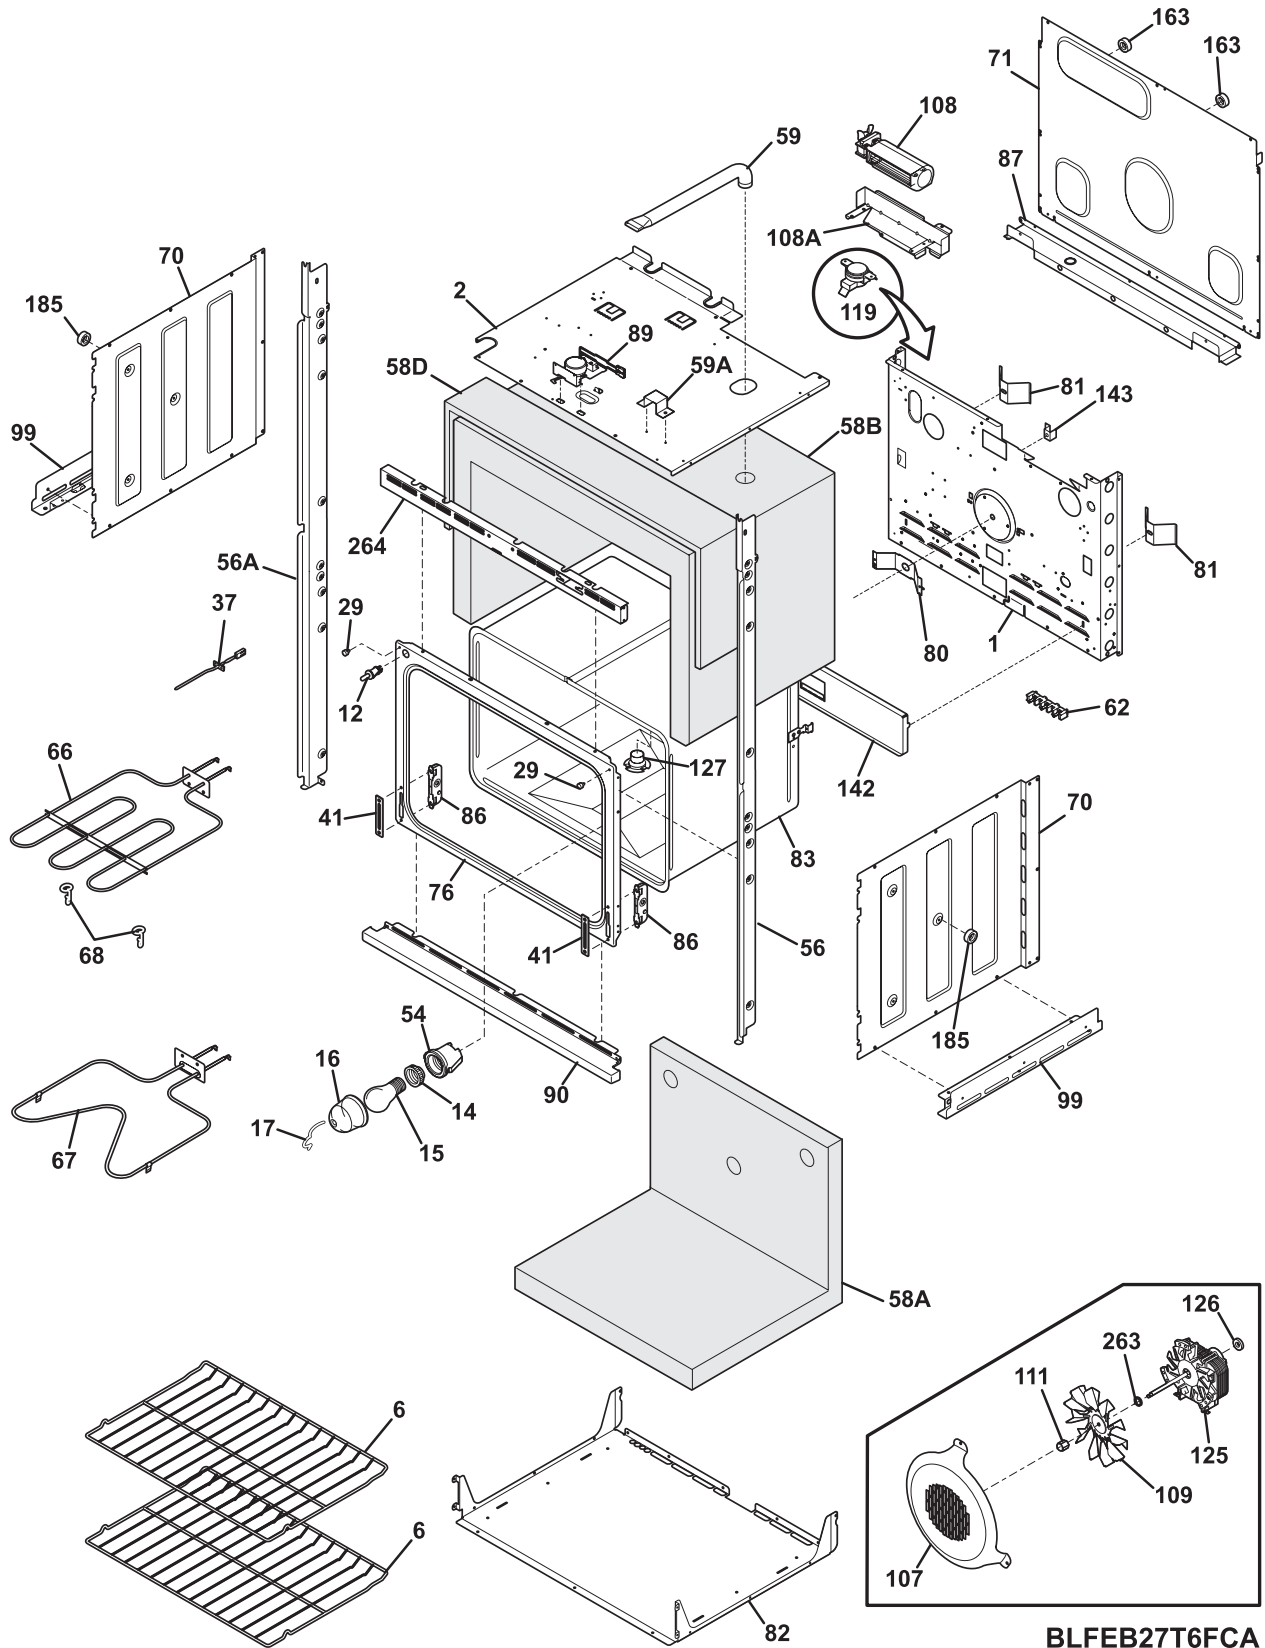

LOWER OVEN

BLFEB27T6FCA

LOWER OVEN

POS. NO	PART NO.	DESCRIPTION
1	318259212	Back, main
2	318258910	Shield, insulation, upper
6	318345209	Rack, oven, (3)
12 #	318089917	Switch, light
14	318224000	Receptacle, oven light
14*	318268099	Insulation, oven light
15	5303013071	Bulb/Lamp, light
16	08011086	Lens, oven light, glass
17	5304400195	Retainer, light cover
29	318147411	Bumper, (2)
37 #	316217002	Probe, oven temp
41	5303310526	Cover, hinge cutout
54	318222400	Housing, oven light
56	318259914	Trim, side filler, black, RH
56A	318259915	Trim, side filler, black, LH
58A	318285060	Insulation, rear & bottom, oven wrapper
58B	318285059	Insulation, top & sides, oven wrapper
58D	318285058	Insulation, 1/2" thick, 43 x 9.5
59	318072560	Duct, oven vent
59A	318261600	Bracket, vent tube
62	316056000	Terminal Block
62*	5303323139	Screw, 10-24 x 0.906
62*	5303323144	Nut, 10-32
66 #	318255601	Element, broil, 3400W
67 #	318255103	Element, bake, 2300W
68	5304403015	Support, hanger, (2), broil element
70	318259100	Shield, insulation, sides, (2)
71	318260001	Panel, rear box
71*	318340200	Bracket, insul. panel
76	318056222	Front, oven
80	5303320846	Plate, oven mtg
*	318249401	Tube, protector
81	318192400	Spring, oven
82	318258710	Shield, insulation, lower
83	318261503	Liner, oven assy
86	318342400	Receptacle, hinge
87	318260601	Bracket, cable mtg.
89 #	318261211	Motor, latch assy
* #	318231750	Harness, wiring, main, latch
* #	318199744	Wiring Harness, latch, BAS
* #	318199746	Wiring Harness, latch, NO BAS
90	318259812	Trim, base, stainless
99	318256200	Bracket, side, bottom, (2)
107	318219401	Cover, fan
108#	318073018	Motor, blower
*	08016432	Screw, truss head, 8-18 x 0.375
108A	318251300	Bracket, fan support
109	316136400	Blade, fan
111	316136600	Nut, fan retainer
119#	318004900	Switch, thermal
125*	5303316994	Insulation, 3.81 x 3.13