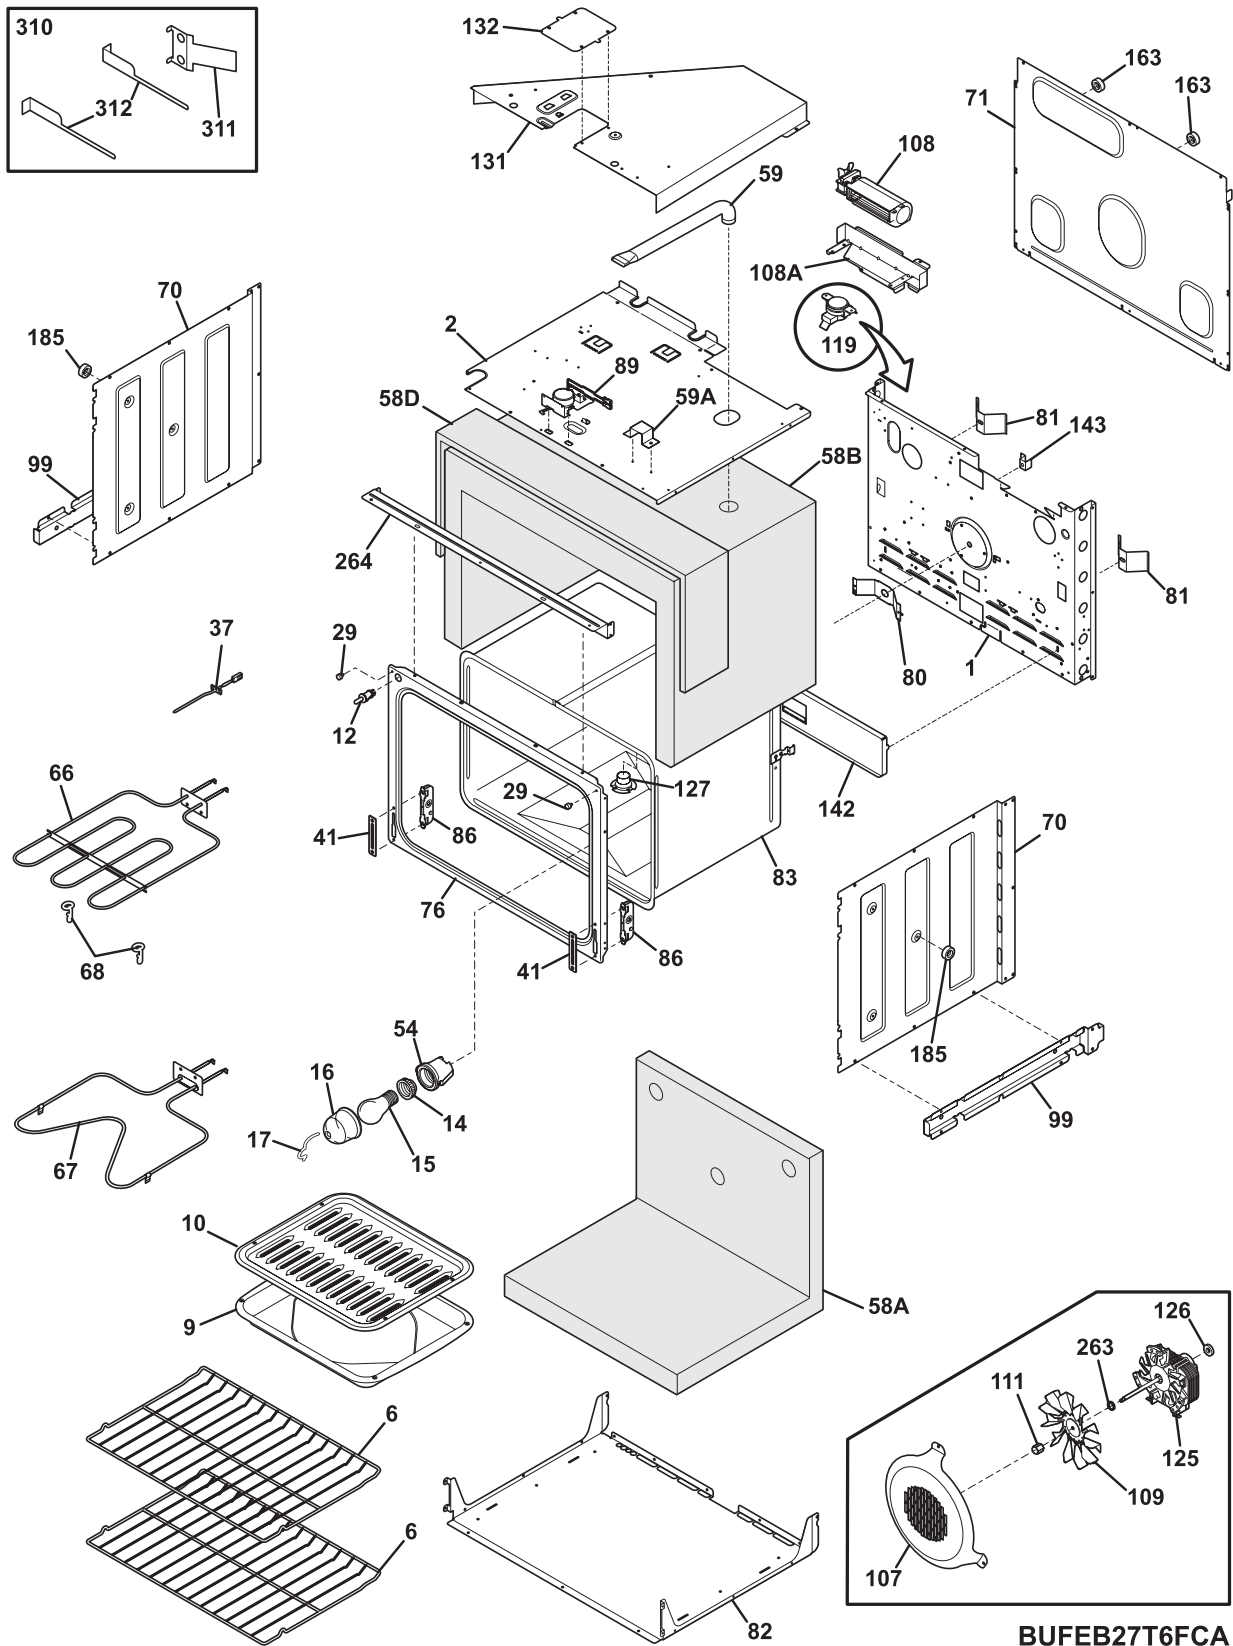

UPPER OVEN

UPPER OVEN

POS. NO	PART NO.	DESCRIPTION
1	318259212	Back, main
2	318258910	Shield, insulation, upper
6	318262602	Rack, oven, (2)
9	5303317977	Pan, broiler
10	5303317976	Insert, broiler pan
12 #	318089917	Switch, light
14	318224000	Receptacle, oven light
14*	318268099	Insulation, oven light
15	5303013071	Bulb/Lamp, light
16	08011086	Lens, oven light, glass
17	5304400195	Retainer, light cover
29	318147411	Bumper, (2)
37 #	316217002	Probe, oven temp
41	5303310526	Cover, hinge cutout
54	318222400	Housing, oven light
58A	318285060	Insulation, rear & bottom, oven wrapper
58B	318285059	Insulation, top & sides, oven wrapper
58D	318285058	Insulation, 1/2" thick, 43 x 9.5
59	318072560	Duct, oven vent
59A	318261600	Bracket, vent tube
66 #	318255601	Element, broil, 3400W
67 #	318255103	Element, bake, 2300W
68	5304403015	Support, hanger, (2), broil element
70	318259100	Shield, insulation, sides, (2)
71	318260001	Panel, rear box
71*	318340200	Bracket, insul. panel
76	318056222	Front, oven
80	5303320846	Plate, oven mtg
*	318249401	Tube, protector
81	318192400	Spring, oven
82	318258710	Shield, insulation, lower
83	318261503	Liner, oven assy
86	318342400	Receptacle, hinge
89 #	318261211	Motor, latch assy
* #	318231750	Harness, wiring, main, latch
* #	318199744	Wiring Harness, latch, BAS
* #	318199746	Wiring Harness, latch, NO BAS
99	318252800	Support, side
*	5303300265	Screw, 8-18 X 1/2, (2)
107	318219401	Cover, fan
108#	318073018	Motor, blower
*	08016432	Screw, truss head, 8-18 x 0.375
108A	318251300	Bracket, fan support
109	316136400	Blade, fan
111	316136600	Nut, fan retainer
119#	318004900	Switch, thermal
125*	5303316994	Insulation, 3.81 x 3.13
125#	316415800	Motor, fan
126	3016303	Clip, insulator
127	318317100	Adapter Assembly, vent tube, w/converter
131	318272900	Box, vent