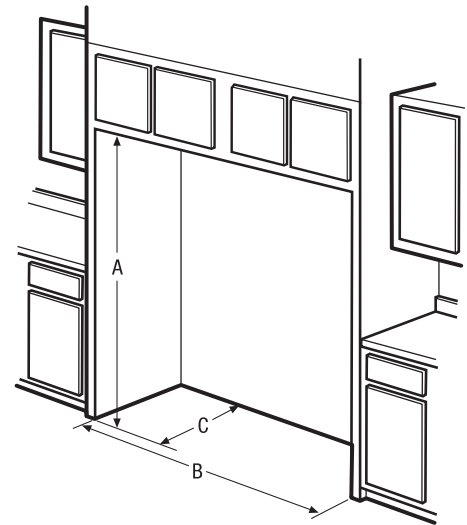

GLRH1779GW
012505226243

Installation

Allow sufficient clearance on hinge side of refrigerator when installing next to a wall where handle may make contact.

**Single Unit
Rough-In Dimensions**

Without Trim Kit	With Trim Kit
(A) 66"	(A) 75"
(B) 33"	(B) 33"
(C) 25 1/4" min.	(C) 25 3/4" min.

**Dual Unit
Rough-In Dimensions**

Without Trim Kit	With Trim Kit
(A) 66"	(A) 75"
(B) 66"	(B) 66"
(C) 25 1/4" min.	(C) 25 1/4" min.

Model Size	Cabinet Dimensions			D-Total Depth 90° Open
	A-Height	B-Width Single / Duo	C-Depth	
33.4 cu. ft.	65 1/8"	32" / 64 1/4"	26 1/2"	57 3/8"

Single Trim Kit

- (A) 64 1/2"
- (B) 32"
- (C) 26 1/2"
- (D) 34 1/2"

Duo Trim Kit

- (A) 64 1/2"
- (B) 64 1/4"
- (C) 26 1/2"
- (D) 66 3/4"

Important: Because of continuing product improvements, Electrolux Major Appliances reserves the right to change specifications without notice. Dimension and cutout information is for planning purposes only. For complete installation details consult manual packed with product, or download manual at Customer Service, online at www.frigidaire.com.