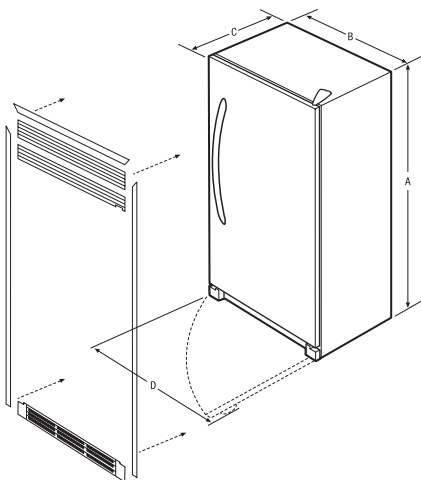

GLRH1779GW
012505226243

Installation

Allow sufficient clearance on hinge side of refrigerator when installing next to a wall where handle may make contact.

**Single Unit
Rough-In Dimensions**

Without Trim Kit	With Trim Kit
(A) 66"	(A) 75"
(B) 33"	(B) 33"
(C) 25 1/4" min.	(C) 25 3/4" min.

**Dual Unit
Rough-In Dimensions**

Without Trim Kit	With Trim Kit
(A) 66"	(A) 75"
(B) 66"	(B) 66"
(C) 25 1/4" min.	(C) 25 1/4" min.

Model Size	Cabinet Dimensions			D-Total Depth 90° Open
	A-Height	B-Width Single / Duo	C-Depth	
33.4 cu. ft.	65 1/8"	32" / 64 1/4"	26 1/2"	57 3/8"

Single Trim Kit

- (A) 64 1/2"
- (B) 32"
- (C) 26 1/2"
- (D) 34 1/2"

Duo Trim Kit

- (A) 64 1/2"
- (B) 64 1/4"
- (C) 26 1/2"
- (D) 66 3/4"

Important: Because of continuing product improvements, Electrolux Major Appliances reserves the right to change specifications without notice. Dimension and cutout information is for planning purposes only. For complete installation details consult manual packed with product, or download manual at Customer Service, online at www.frigidaire.com.