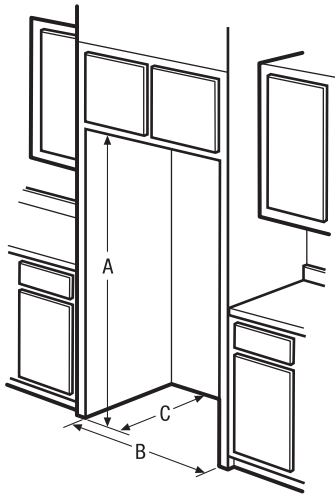

GLRH1779GW
012505226243

Installation

Allow sufficient clearance on hinge side of refrigerator when installing next to a wall where handle may make contact.

**Single Unit
Rough-In Dimensions**

Without Trim Kit	With Trim Kit
(A) 66"	(A) 75"
(B) 33"	(B) 33"
(C) 25 1/4" min.	(C) 25 3/4" min.

**Dual Unit
Rough-In Dimensions**

Without Trim Kit	With Trim Kit
(A) 66"	(A) 75"
(B) 66"	(B) 66"
(C) 25 1/4" min.	(C) 25 1/4" min.

Model Size	Cabinet Dimensions			D-Total Depth 90° Open
	A-Height	B-Width Single / Duo	C-Depth	
33.4 cu. ft.	65 1/8"	32" / 64 1/4"	26 1/2"	57 3/8"

Single Trim Kit

- (A) 64 1/2"
- (B) 32"
- (C) 26 1/2"
- (D) 34 1/2"

Duo Trim Kit

- (A) 64 1/2"
- (B) 64 1/4"
- (C) 26 1/2"
- (D) 66 3/4"

Important: Because of continuing product improvements, Electrolux Major Appliances reserves the right to change specifications without notice. Dimension and cutout information is for planning purposes only. For complete installation details consult manual packed with product, or download manual at Customer Service, online at www.frigidaire.com.