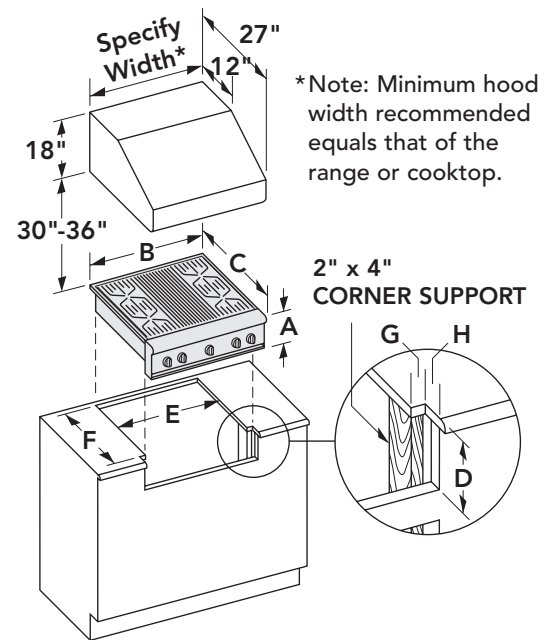

SKU	PCG364ED
Size	36"
Type	Gas Cooktop
Color	Stainless Steel

MAIN FEATURES

120 Volts, 3 Prong Plug, 60 Hz Single Phase A.C., 15 Amps	■
BTU/hr	75,000
Fuel Type	NG
Approximate Shipping Weight	150
LP Converter Orifices.	Included

Model No.	BTU/hr	Overall Dimensions			Cutout Dimensions*				
Masterpiece	Max.	A	B	C	D	E	F (min.)	G	H
PCG364ED	75,000	8 ¹ / ₈	35 ⁷ / ₈	26 ¹ / ₂	7 ¹³ / ₁₆	35 ¹ / ₈	22 ¹¹ / ₁₆	3/ ₈	2

BSH reserves the absolute and unrestricted right to change product materials and specifications, at any time, without notice. Consult the product's installation instructions for final dimensional data and other details. Applicable product warranty can be found in accompanying product literature (or you may contact your account manager for further details). **Notes:** All height, width and depth dimensions are shown in inches. *According to AHAM standards. **Please refer to installation instructions prior to making cutout. ***Available as separate accessory: Island Installations are not recommended. ††Order separately.