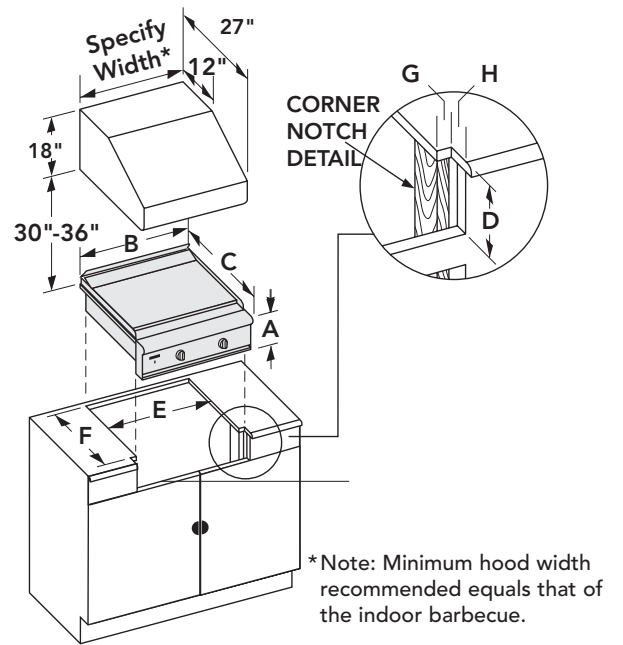

Lighter, continuous porcelain-coated cast-iron grates increase air flow and are easier to clean.

Thermador's exclusive blue LED lights indicate burner use.

Model No.	BTU/hr Max.	Overall Dimensions			Cutout Dimensions*				
		A	B	C	D	E	F (min.)	G	H
PCG304E	60,000	8 ¹ / ₈	29 ⁷ / ₈	26 ¹ / ₂	7 ¹³ / ₁₆	29 ¹ / ₈	22 ¹¹ / ₁₆	3/8	2

BSH reserves the absolute and unrestricted right to change product materials and specifications, at any time, without notice. Consult the product's installation instructions for final dimensional data and other details. Applicable product warranty can be found in accompanying product literature (or you may contact your account manager for further details). **Notes:** All height, width and depth dimensions are shown in inches. *According to AHAM standards. **Please refer to installation instructions prior to making cutout. ***Available as separate accessory: Island Installations are not recommended. ††Order separately.