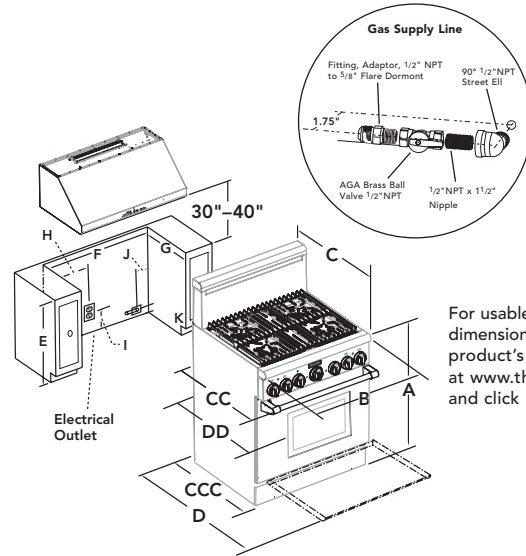

Pro-Harmony 36" Gas Range with 6 Burners

FEATURES & BENEFITS

Patented, sealed, brass Star Burners distribute heat evenly, and 375 BTU/hr ExtraLow® setting simmers without scorching.

Easy temperature reference at a glance with an electronically controlled indicator.

SKU	PRG366EH
Range Size	36" Range
Type	Gas
22" High Back Shelf	GP36HS
9" Back Guard	GP36LB
6" Back Guard	N/A
3" Island Trim Piece	GP36IT
Black Knob Accessory Kit	GBLKNOB
<b>GENERAL INFORMATION</b>	
120 Volts, 3 Prong Plug, 60 Hz, Single Phase A.C., 15 Amps	■
120/240 or 120/208 Volts, 4 Wire, 60 Hz, Single Phase	N/A
Approximate Shipping Weight (lbs.)	340
Bake	27,000 BTU/hr
Broil	20,000 BTU/hr
Convection Element	N/A

For usable oven interior dimensions, please visit the product's information page at [www.thermador.com](http://www.thermador.com) and click "view features."

Model No.	BTU/hr <sup>††</sup>	Overall Dimensions								Cutout Dimensions*							Oven Cap.
		Max.	A**	B	C†	CC	CCC	D	DD	E	F	G	H	I	J	K	
PRG366EH	117,000	35 <sup>7</sup> / <sub>8</sub> to 36 <sup>3</sup> / <sub>4</sub>	36	26 <sup>1</sup> / <sub>2</sub>	27 <sup>5</sup> / <sub>8</sub>	23	44 <sup>7</sup> / <sub>8</sub>	24 <sup>3</sup> / <sub>4</sub>	35 <sup>7</sup> / <sub>8</sub> to 36 <sup>3</sup> / <sub>4</sub>	36 <sup>1</sup> / <sub>4</sub>	24	6	8	6	13 <sup>3</sup> / <sub>4</sub>	5 cu. ft.	