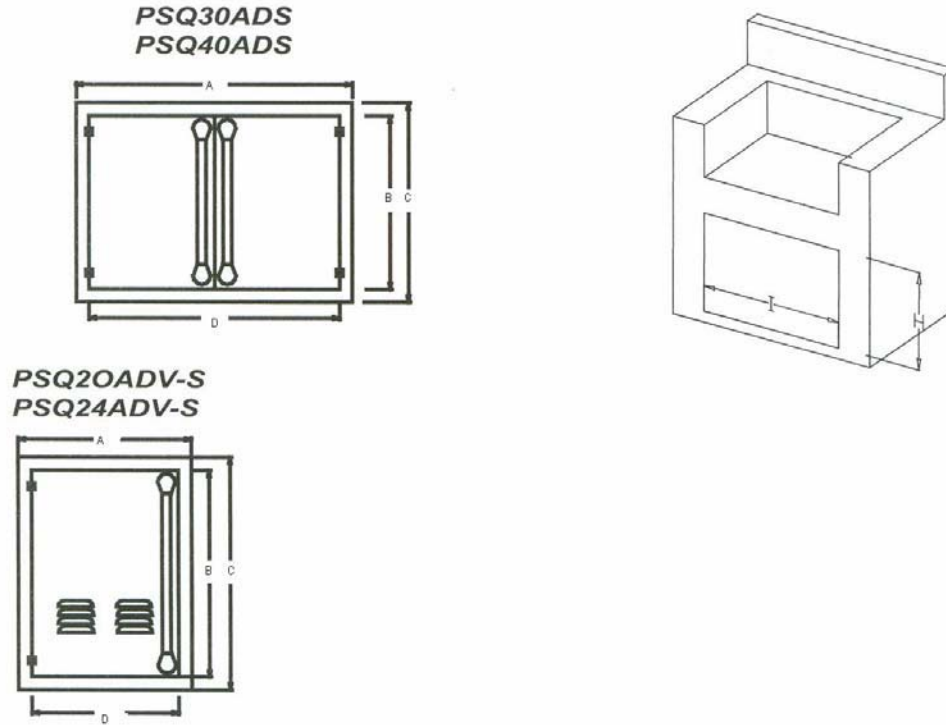

ACCESS DOORS DIMENSIONS & CUT-OUTS

Model #	ACCESS DOOR DIMENSIONS				CUTOUT DIMENSIONS	
	A	B	C	D	H	I
PSQ20ADV-S	17"	20 1/8"	23"	14 1/8"	20 3/8"	14 3/8"
PSQ24ADV-S	20"	24 1/8"	27"	17 1/8"	24 3/8"	17 3/8"
PSQ30ADS	30"	20"	22 7/8"	26 15/16"	20 1/4"	27 3/16"
PSQ40ADS	40"	20"	22 7/8"	36 15/16"	20 1/4"	37 3/16"