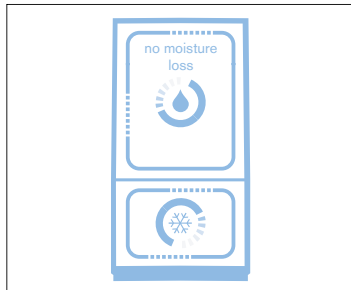

Weight: 363 lbs/165 kg

UPC Code:

036725484979

French door design provides easy access to fresh food and flexible storage options.

Twin Cooling® system uses two evaporators with only one compressor to independently control the temperature in the refrigerator and freezer.