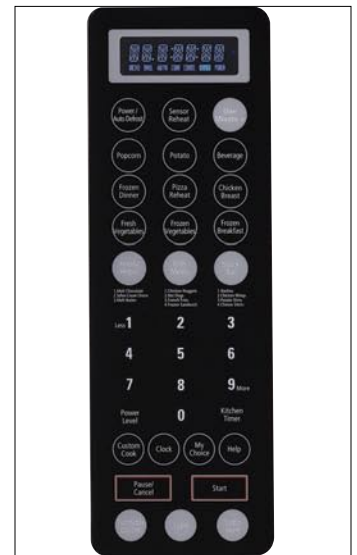

Electronic touch control lets you easily program the desired cooking time and power level.

Design and specifications are subject to change without notice. Non-metric weights and measurements are approximate.

©2008 Samsung Electronics America, Inc. All rights reserved. Samsung is a registered trademark of Samsung Electronics Co., Ltd. All product and brand names are trademarks or registered trademarks of their respective companies. 307-SS Printed in USA

Samsung Electronics America, Inc., 105 Challenger Road, Ridgefield Park NJ 07660-0511 Tel: 201-229-4000 / 800-SAMSUNG www.samsung.com