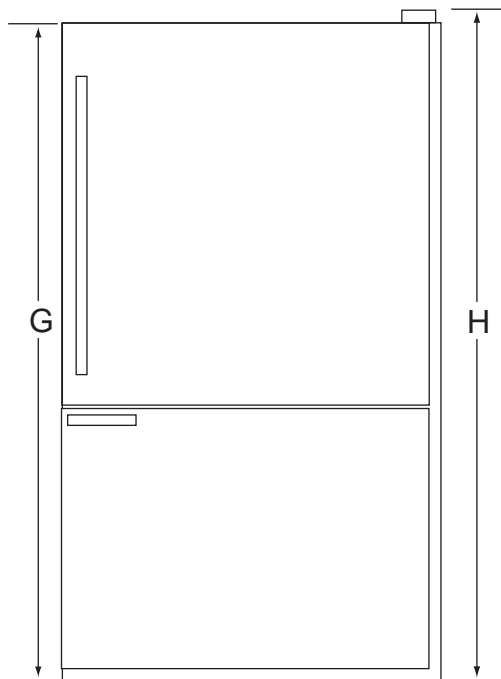

Amana®

BOTTOM-FREEZER REFRIGERATOR

19 Cu. Ft. Model w/Standard Freezer Door

Dimensions

■	Inches □	Centimeters
A □	29 5/8 □	75.2
B ¹ □	33 □	83.6
C ² □	30 3/4 □	78.1
D □	28 □	71.1
E ³ □	59 □	149.9
F ⁴ □	31 5/8 □	88.3
G ⁵ □	65 5/8 □	166.7
H ⁶ □	66 7/8 □	169.9

Notes:

1. □ Depth including door handle.
2. □ Depth excluding door handle.
3. □ Depth with doors open 90° .
4. □ Width with doors open 90°
□ including door handle.
5. □ Height excluding door hinge.
6. □ Height including door hinge.