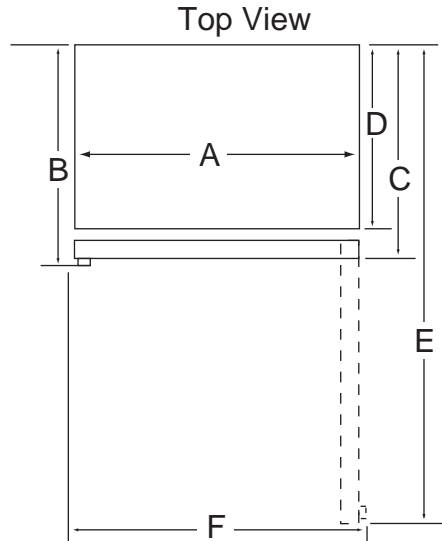

Amana®

BOTTOM-FREEZER REFRIGERATOR

19 Cu. Ft. Model w/Standard Freezer Door

Dimensions

■	Inches □	Centimeters
A □	29 5/8 □	75.2
B ¹ □	33 □	83.6
C ² □	30 3/4 □	78.1
D □	28 □	71.1
E ³ □	59 □	149.9
F ⁴ □	31 5/8 □	88.3
G ⁵ □	65 5/8 □	166.7
H ⁶ □	66 7/8 □	169.9

Notes:

1. □ Depth including door handle.
2. □ Depth excluding door handle.
3. □ Depth with doors open 90° .
4. □ Width with doors open 90°
□ including door handle.
5. □ Height excluding door hinge.
6. □ Height including door hinge.