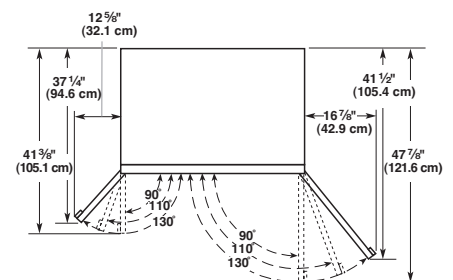

CABINET OPENING DIMENSIONS

Model	Width A (as shown above)
36	35½" (90.2 cm) to 35¾" (90.8 cm)
42	41½" (105.4 cm) to 41¾" (106.1 cm)
48	47½" (120.7 cm) to 47¾" (121.3 cm)

NOTE: Flooring under refrigerator must be at same level as the room. Face of cabinetry must be plumb.

OVERALL DIMENSIONS

Model	Width A
36	35" (88.9 cm)
42	41" (104.1 cm)
48	47" (119.4 cm)

*When leveling legs are fully extended to 1¼" (3.2 cm) below rollers, add 1⅝" (2.9 cm) to the height dimensions.

- Height dimensions are shown with the leveling legs extended to 1/8" (3 mm) below the rollers.
- The power cord is 84" (213 cm) long.
- The water line attached to the back of the refrigerator is 5' (1.5 m) long.

FRONT VIEW

Model	Width A (Trim edge to trim edge)
36	36¼" (92.1 cm)
42	42¼" (107.3 cm)
48	48¼" (122.6 cm)

DOOR SWING DIMENSIONS

36" (91.4 cm) Models

42" (106.7 cm) Models

48" (121.9 cm) Models