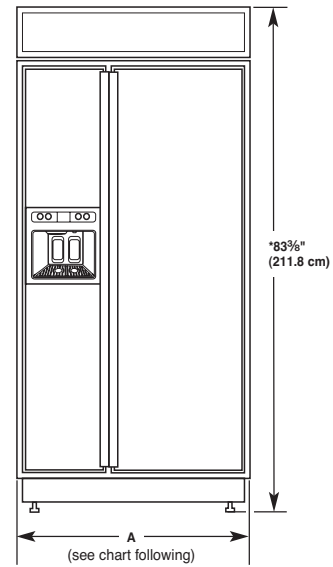

CABINET OPENING DIMENSIONS

Model	Width A (as shown above)
36	35½" (90.2 cm) to 35¾" (90.8 cm)
42	41½" (105.4 cm) to 41¾" (106.1 cm)
48	47½" (120.7 cm) to 47¾" (121.3 cm)

NOTE: Flooring under refrigerator must be at same level as the room. Face of cabinetry must be plumb.

OVERALL DIMENSIONS

Model	Width A
36	35" (88.9 cm)
42	41" (104.1 cm)
48	47" (119.4 cm)

*When leveling legs are fully extended to 1¼" (3.2 cm) below rollers, add 1⅝" (2.9 cm) to the height dimensions.

- Height dimensions are shown with the leveling legs extended to 1/8" (3 mm) below the rollers.
- The power cord is 84" (213 cm) long.
- The water line attached to the back of the refrigerator is 5' (1.5 m) long.

FRONT VIEW

Model	Width A (Trim edge to trim edge)
36	36¼" (92.1 cm)
42	42¼" (107.3 cm)
48	48¼" (122.6 cm)

DOOR SWING DIMENSIONS

36" (91.4 cm) Models

42" (106.7 cm) Models

48" (121.9 cm) Models