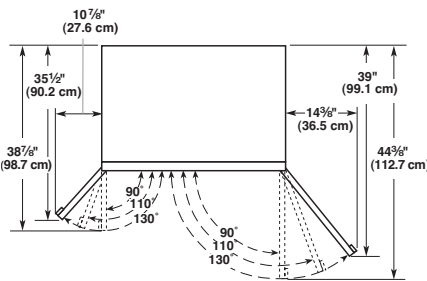

CABINET OPENING DIMENSIONS

Model	Width A (as shown above)
36	35½" (90.2 cm) to 35¾" (90.8 cm)
42	41½" (105.4 cm) to 41¾" (106.1 cm)
48	47½" (120.7 cm) to 47¾" (121.3 cm)

NOTE: Flooring under refrigerator must be at same level as the room. Face of cabinetry must be plumb.

OVERALL DIMENSIONS

Model	Width A
36	35" (88.9 cm)
42	41" (104.1 cm)
48	47" (119.4 cm)

*When leveling legs are fully extended to 1¼" (3.2 cm) below rollers, add 1⅝" (2.9 cm) to the height dimensions.

- Height dimensions are shown with the leveling legs extended to 1/8" (3 mm) below the rollers.
- The power cord is 84" (213 cm) long.
- The water line attached to the back of the refrigerator is 5' (1.5 m) long.

FRONT VIEW

Model	Width A (Trim edge to trim edge)
36	36¼" (92.1 cm)
42	42¼" (107.3 cm)
48	48¼" (122.6 cm)

DOOR SWING DIMENSIONS

36" (91.4 cm) Models

42" (106.7 cm) Models

48" (121.9 cm) Models