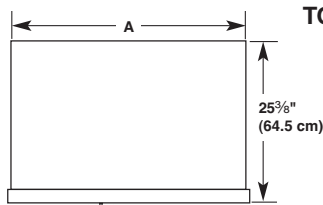

CABINET OPENING DIMENSIONS

Model	Width A (as shown above)
36	35½" (90.2 cm) to 35¾" (90.8 cm)
42	41½" (105.4 cm) to 41¾" (106.1 cm)
48	47½" (120.7 cm) to 47¾" (121.3 cm)

NOTE: Flooring under refrigerator must be at same level as the room. Face of cabinetry must be plumb.

OVERALL DIMENSIONS

Model	Width A
36	35" (88.9 cm)
42	41" (104.1 cm)
48	47" (119.4 cm)

*When leveling legs are fully extended to 1¼" (3.2 cm) below rollers, add 1⅝" (2.9 cm) to the height dimensions.

- Height dimensions are shown with the leveling legs extended to 1/8" (3 mm) below the rollers.
- The power cord is 84" (213 cm) long.
- The water line attached to the back of the refrigerator is 5' (1.5 m) long.

FRONT VIEW

Model	Width A (Trim edge to trim edge)
36	36¼" (92.1 cm)
42	42¼" (107.3 cm)
48	48¼" (122.6 cm)

DOOR SWING DIMENSIONS

36" (91.4 cm) Models

42" (106.7 cm) Models

48" (121.9 cm) Models