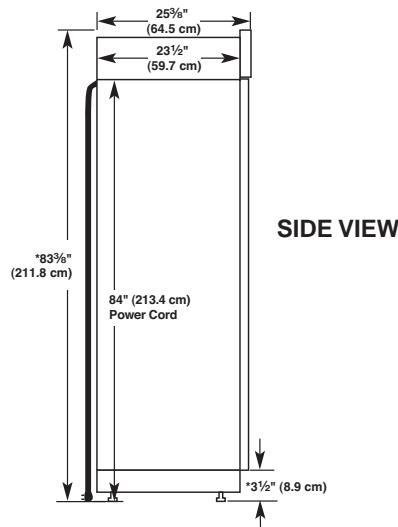

CABINET OPENING DIMENSIONS

Model	Width A (as shown above)
36	35½" (90.2 cm) to 35¾" (90.8 cm)
42	41½" (105.4 cm) to 41¾" (106.1 cm)
48	47½" (120.7 cm) to 47¾" (121.3 cm)

NOTE: Flooring under refrigerator must be at same level as the room. Face of cabinetry must be plumb.

OVERALL DIMENSIONS

Model	Width A
36	35" (88.9 cm)
42	41" (104.1 cm)
48	47" (119.4 cm)

*When leveling legs are fully extended to 1¼" (3.2 cm) below rollers, add 1⅝" (2.9 cm) to the height dimensions.

- Height dimensions are shown with the leveling legs extended to 1/8" (3 mm) below the rollers.
- The power cord is 84" (213 cm) long.
- The water line attached to the back of the refrigerator is 5' (1.5 m) long.

FRONT VIEW

Model	Width A (Trim edge to trim edge)
36	36¼" (92.1 cm)
42	42¼" (107.3 cm)
48	48¼" (122.6 cm)

DOOR SWING DIMENSIONS

36" (91.4 cm) Models

42" (106.7 cm) Models

48" (121.9 cm) Models