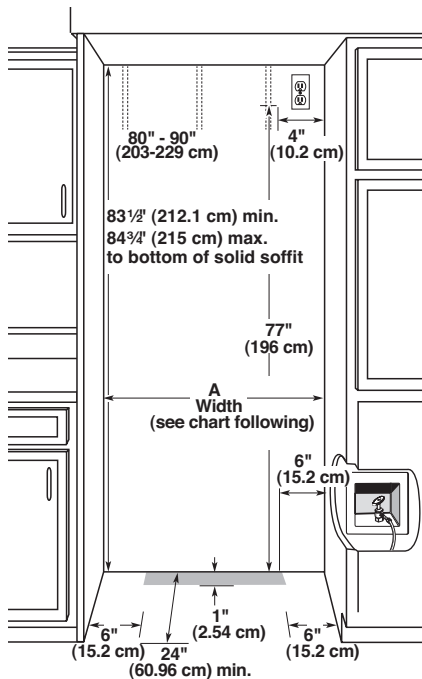

CABINET OPENING DIMENSIONS

Model	Width A (as shown above)
36	35½" (90.2 cm) to 35¾" (90.8 cm)
42	41½" (105.4 cm) to 41¾" (106.1 cm)
48	47½" (120.7 cm) to 47¾" (121.3 cm)

NOTE: Flooring under refrigerator must be at same level as the room. Face of cabinetry must be plumb.

OVERALL DIMENSIONS

Model	Width A
36	35" (88.9 cm)
42	41" (104.1 cm)
48	47" (119.4 cm)

*When leveling legs are fully extended to 1¼" (3.2 cm) below rollers, add 1⅝" (2.9 cm) to the height dimensions.

- Height dimensions are shown with the leveling legs extended to 1/8" (3 mm) below the rollers.
- The power cord is 84" (213 cm) long.
- The water line attached to the back of the refrigerator is 5' (1.5 m) long.

FRONT VIEW

Model	Width A (Trim edge to trim edge)
36	36¼" (92.1 cm)
42	42¼" (107.3 cm)
48	48¼" (122.6 cm)

DOOR SWING DIMENSIONS

36" (91.4 cm) Models

42" (106.7 cm) Models

48" (121.9 cm) Models