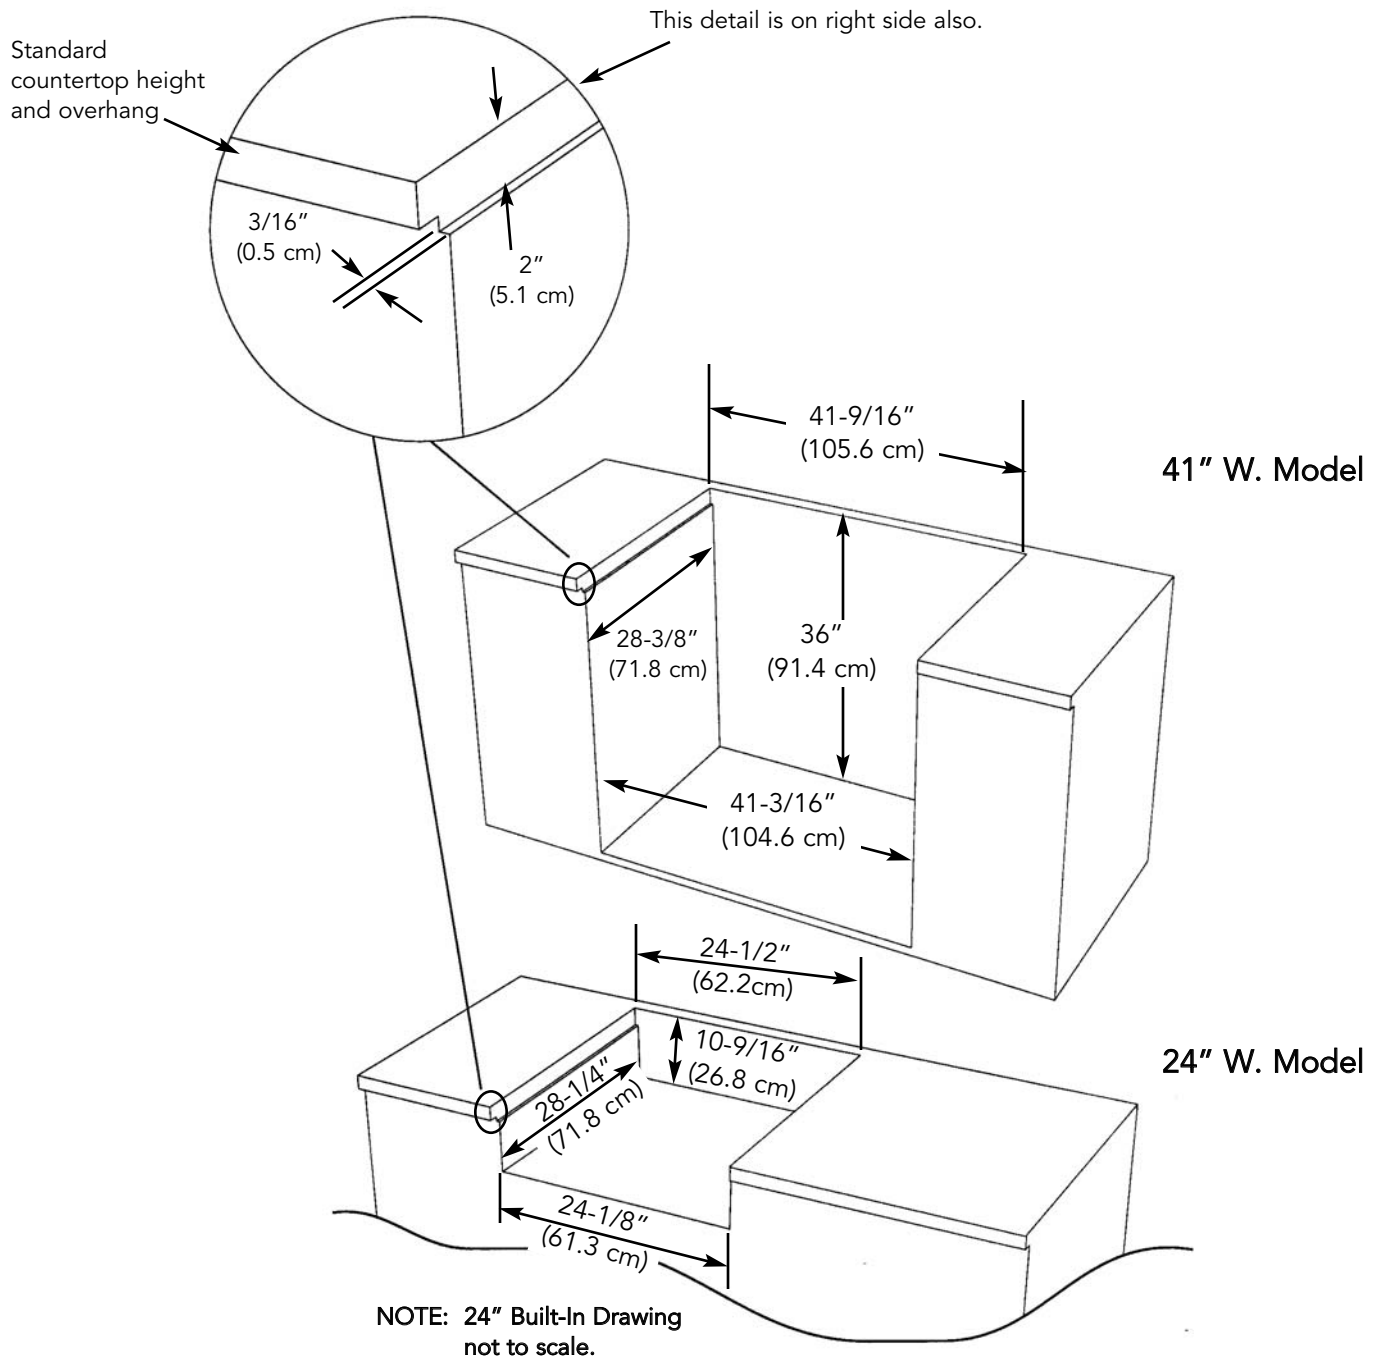

CUTOUT DIMENSIONS

41" and 24" W. Models

41" W. Model
Top Dimensions

41" W. Model
Front Dimensions

41" W. Model
Side Dimensions

24" W. Model Dimensions

BASIC SPECIFICATIONS

DESCRIPTION	VBRC240/241	VBRC410	VPRC410
Overall Width	24" (61.0 cm)	41" (104.1 cm)	41" (104.1 cm)
Overall Depth To end of landing ledge	32-1/2" (82.5 cm)	32-1/2" (82.5 cm)	31" (78.7 cm)
Overall Height To top of landing ledge To high shelf	10-5/8" (27.0 cm) 30-1/2" (77.5 cm)	36" (91.4 cm) 55-7/8" (141.9 cm)	40" (101.6 cm) 59-7/8" (152.1 cm)
Cutout Width	24-1/2" (62.2 cm) upper 24" (61.0 cm) lower	41-9/16" (105.6 cm) upper 41-3/16" (104.6 cm) lower	N/A
Cutout Depth	28-3/8" (72.1 cm)	28-3/8" (72.1 cm)	N/A
Cutout Height	10-9/16" (26.8 cm)	36" (91.4 cm)	N/A
Approximate Shipping Weight	82 lb. (36.9 kg)	305 lb. (137.6 kg)	317 lb. (142 kg)