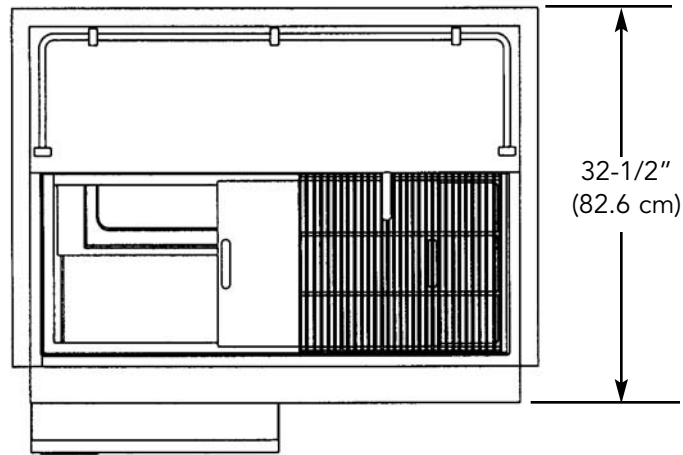

CUTOUT DIMENSIONS

41" and 24" W. Models

41" W. Model
Top Dimensions

41" W. Model
Front Dimensions

41" W. Model
Side Dimensions

24" W. Model Dimensions

BASIC SPECIFICATIONS

DESCRIPTION	VBRC240/241	VBRC410	VPRC410
Overall Width	24" (61.0 cm)	41" (104.1 cm)	41" (104.1 cm)
Overall Depth To end of landing ledge	32-1/2" (82.5 cm)	32-1/2" (82.5 cm)	31" (78.7 cm)
Overall Height To top of landing ledge To high shelf	10-5/8" (27.0 cm) 30-1/2" (77.5 cm)	36" (91.4 cm) 55-7/8" (141.9 cm)	40" (101.6 cm) 59-7/8" (152.1 cm)
Cutout Width	24-1/2" (62.2 cm) upper 24" (61.0 cm) lower	41-9/16" (105.6 cm) upper 41-3/16" (104.6 cm) lower	N/A
Cutout Depth	28-3/8" (72.1 cm)	28-3/8" (72.1 cm)	N/A
Cutout Height	10-9/16" (26.8 cm)	36" (91.4 cm)	N/A
Approximate Shipping Weight	82 lb. (36.9 kg)	305 lb. (137.6 kg)	317 lb. (142 kg)