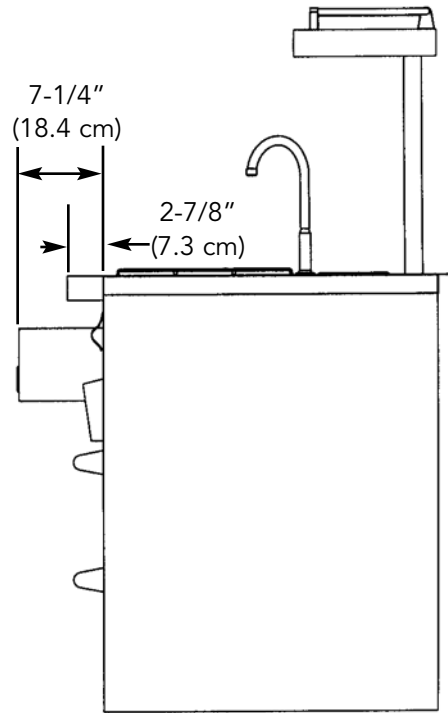

CUTOUT DIMENSIONS

41" and 24" W. Models

41" W. Model
Top Dimensions

41" W. Model
Front Dimensions

41" W. Model
Side Dimensions

24" W. Model Dimensions

BASIC SPECIFICATIONS

DESCRIPTION	VBRC240/241	VBRC410	VPRC410
Overall Width	24" (61.0 cm)	41" (104.1 cm)	41" (104.1 cm)
Overall Depth To end of landing ledge	32-1/2" (82.5 cm)	32-1/2" (82.5 cm)	31" (78.7 cm)
Overall Height To top of landing ledge To high shelf	10-5/8" (27.0 cm) 30-1/2" (77.5 cm)	36" (91.4 cm) 55-7/8" (141.9 cm)	40" (101.6 cm) 59-7/8" (152.1 cm)
Cutout Width	24-1/2" (62.2 cm) upper 24" (61.0 cm) lower	41-9/16" (105.6 cm) upper 41-3/16" (104.6 cm) lower	N/A
Cutout Depth	28-3/8" (72.1 cm)	28-3/8" (72.1 cm)	N/A
Cutout Height	10-9/16" (26.8 cm)	36" (91.4 cm)	N/A
Approximate Shipping Weight	82 lb. (36.9 kg)	305 lb. (137.6 kg)	317 lb. (142 kg)