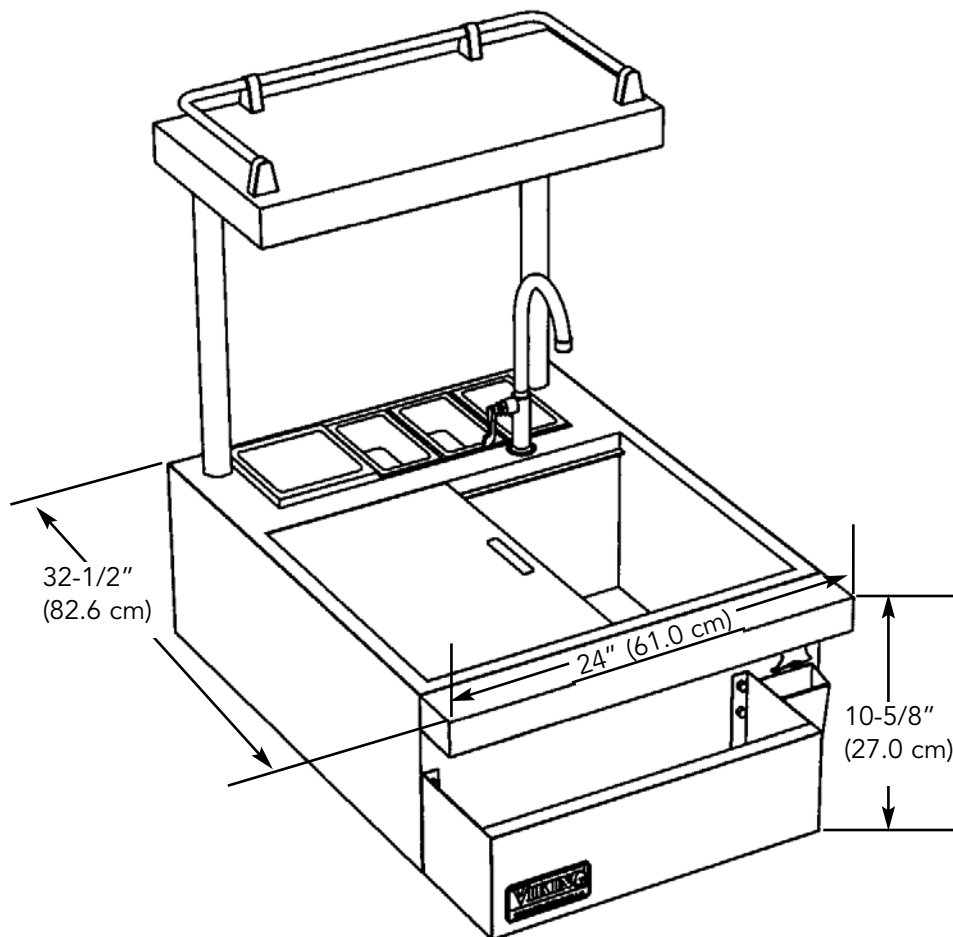

CUTOUT DIMENSIONS

41" and 24" W. Models

41" W. Model
Top Dimensions

41" W. Model
Front Dimensions

41" W. Model
Side Dimensions

24" W. Model Dimensions

BASIC SPECIFICATIONS

DESCRIPTION	VBRC240/241	VBRC410	VPRC410
Overall Width	24" (61.0 cm)	41" (104.1 cm)	41" (104.1 cm)
Overall Depth To end of landing ledge	32-1/2" (82.5 cm)	32-1/2" (82.5 cm)	31" (78.7 cm)
Overall Height To top of landing ledge To high shelf	10-5/8" (27.0 cm) 30-1/2" (77.5 cm)	36" (91.4 cm) 55-7/8" (141.9 cm)	40" (101.6 cm) 59-7/8" (152.1 cm)
Cutout Width	24-1/2" (62.2 cm) upper 24" (61.0 cm) lower	41-9/16" (105.6 cm) upper 41-3/16" (104.6 cm) lower	N/A
Cutout Depth	28-3/8" (72.1 cm)	28-3/8" (72.1 cm)	N/A
Cutout Height	10-9/16" (26.8 cm)	36" (91.4 cm)	N/A
Approximate Shipping Weight	82 lb. (36.9 kg)	305 lb. (137.6 kg)	317 lb. (142 kg)