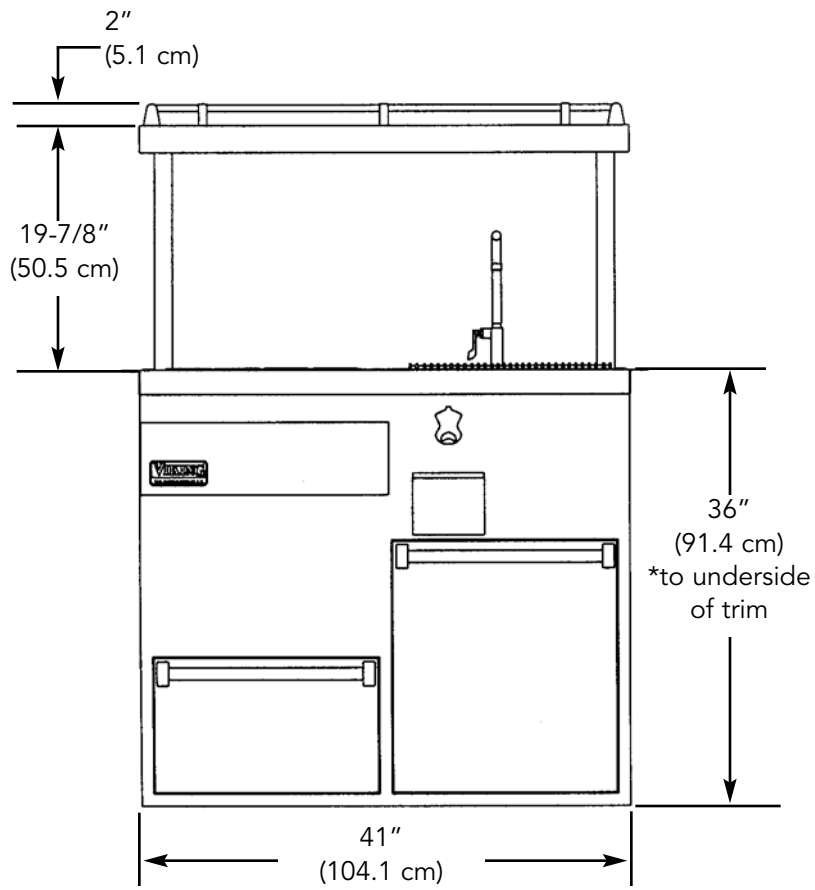

CUTOUT DIMENSIONS

41" and 24" W. Models

41" W. Model
Top Dimensions

41" W. Model
Front Dimensions

41" W. Model
Side Dimensions

24" W. Model Dimensions

BASIC SPECIFICATIONS

DESCRIPTION	VBRC240/241	VBRC410	VPRC410
Overall Width	24" (61.0 cm)	41" (104.1 cm)	41" (104.1 cm)
Overall Depth To end of landing ledge	32-1/2" (82.5 cm)	32-1/2" (82.5 cm)	31" (78.7 cm)
Overall Height To top of landing ledge To high shelf	10-5/8" (27.0 cm) 30-1/2" (77.5 cm)	36" (91.4 cm) 55-7/8" (141.9 cm)	40" (101.6 cm) 59-7/8" (152.1 cm)
Cutout Width	24-1/2" (62.2 cm) upper 24" (61.0 cm) lower	41-9/16" (105.6 cm) upper 41-3/16" (104.6 cm) lower	N/A
Cutout Depth	28-3/8" (72.1 cm)	28-3/8" (72.1 cm)	N/A
Cutout Height	10-9/16" (26.8 cm)	36" (91.4 cm)	N/A
Approximate Shipping Weight	82 lb. (36.9 kg)	305 lb. (137.6 kg)	317 lb. (142 kg)