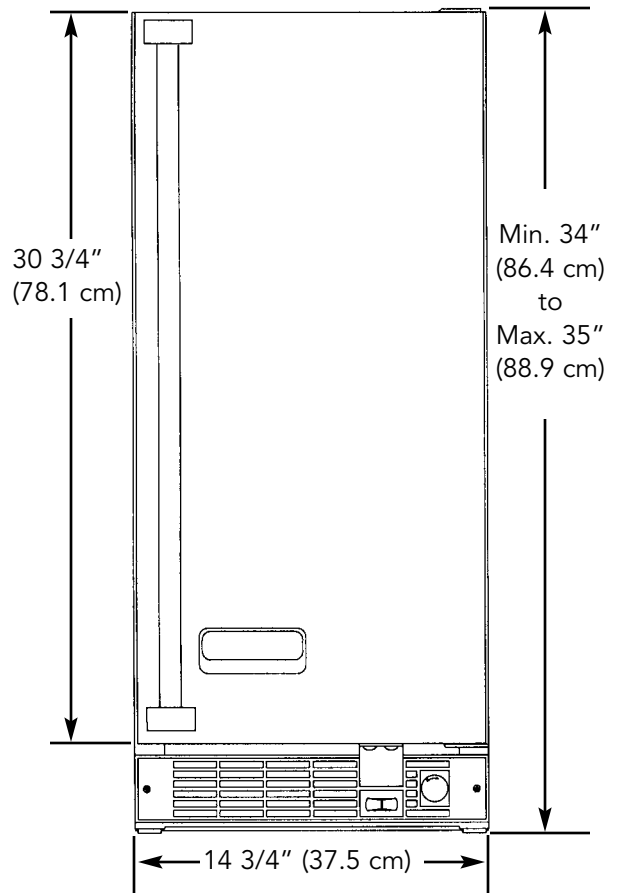

UNDERCOUNTER CABINET CUTOUT

A	15" (38.1 cm)*
B	Min. 34 1/8" (86.7 cm) Max. 35 1/8" (89.2 cm)
C	Min. 24" (61.0 cm)

*15" (38.1 cm) width for cabinet only. If door is recessed between cabinets, cabinet cutout must be 15 1/4" (38.7 cm).

SPECIFICATIONS/DIMENSIONS

Basic Electric Data

- 115 VAC/60 Hz
- Maximum amps - 3.0
- Approximate Shipping Weight - 110 lbs. (49.5 kg)

Front View

Side View