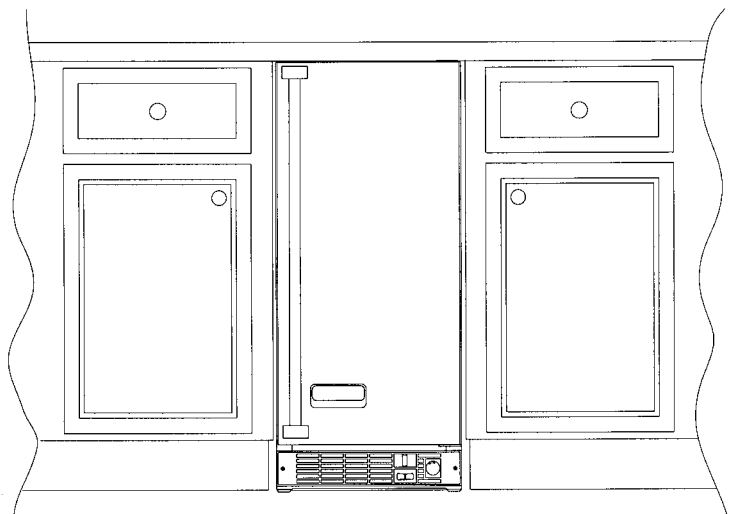

UNDERCOUNTER CABINET CUTOUT

A	15" (38.1 cm)*
B	Min. 34 1/8" (86.7 cm) Max. 35 1/8" (89.2 cm)
C	Min. 24" (61.0 cm)

*15" (38.1 cm) width for cabinet only. If door is recessed between cabinets, cabinet cutout must be 15 1/4" (38.7 cm).

SPECIFICATIONS/DIMENSIONS

Basic Electric Data

- 115 VAC/60 Hz
- Maximum amps - 3.0
- Approximate Shipping Weight - 110 lbs. (49.5 kg)

Front View

Side View