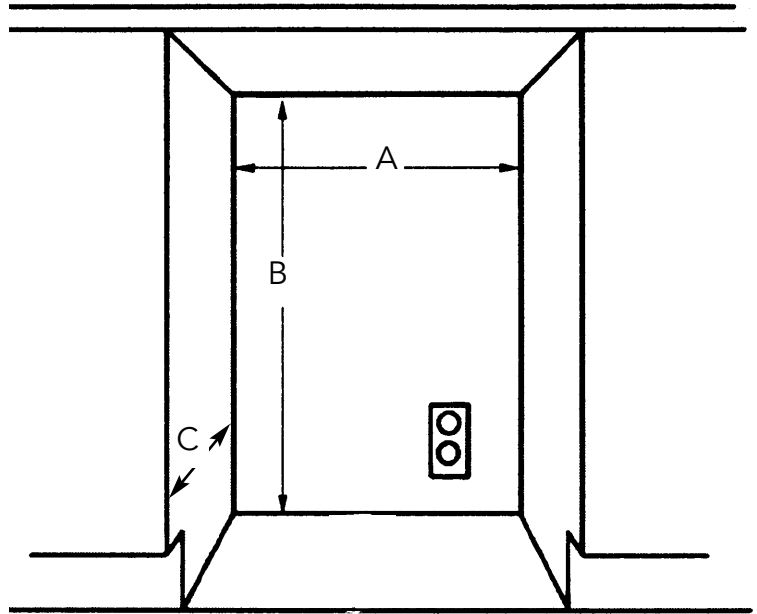

UNDERCOUNTER CABINET CUTOUT

A	15" (38.1 cm)*
B	Min. 34 1/8" (86.7 cm) Max. 35 1/8" (89.2 cm)
C	Min. 24" (61.0 cm)

*15" (38.1 cm) width for cabinet only. If door is recessed between cabinets, cabinet cutout must be 15 1/4" (38.7 cm).

SPECIFICATIONS/DIMENSIONS

Basic Electric Data

- 115 VAC/60 Hz
- Maximum amps - 3.0
- Approximate Shipping Weight - 110 lbs. (49.5 kg)

Front View

Side View