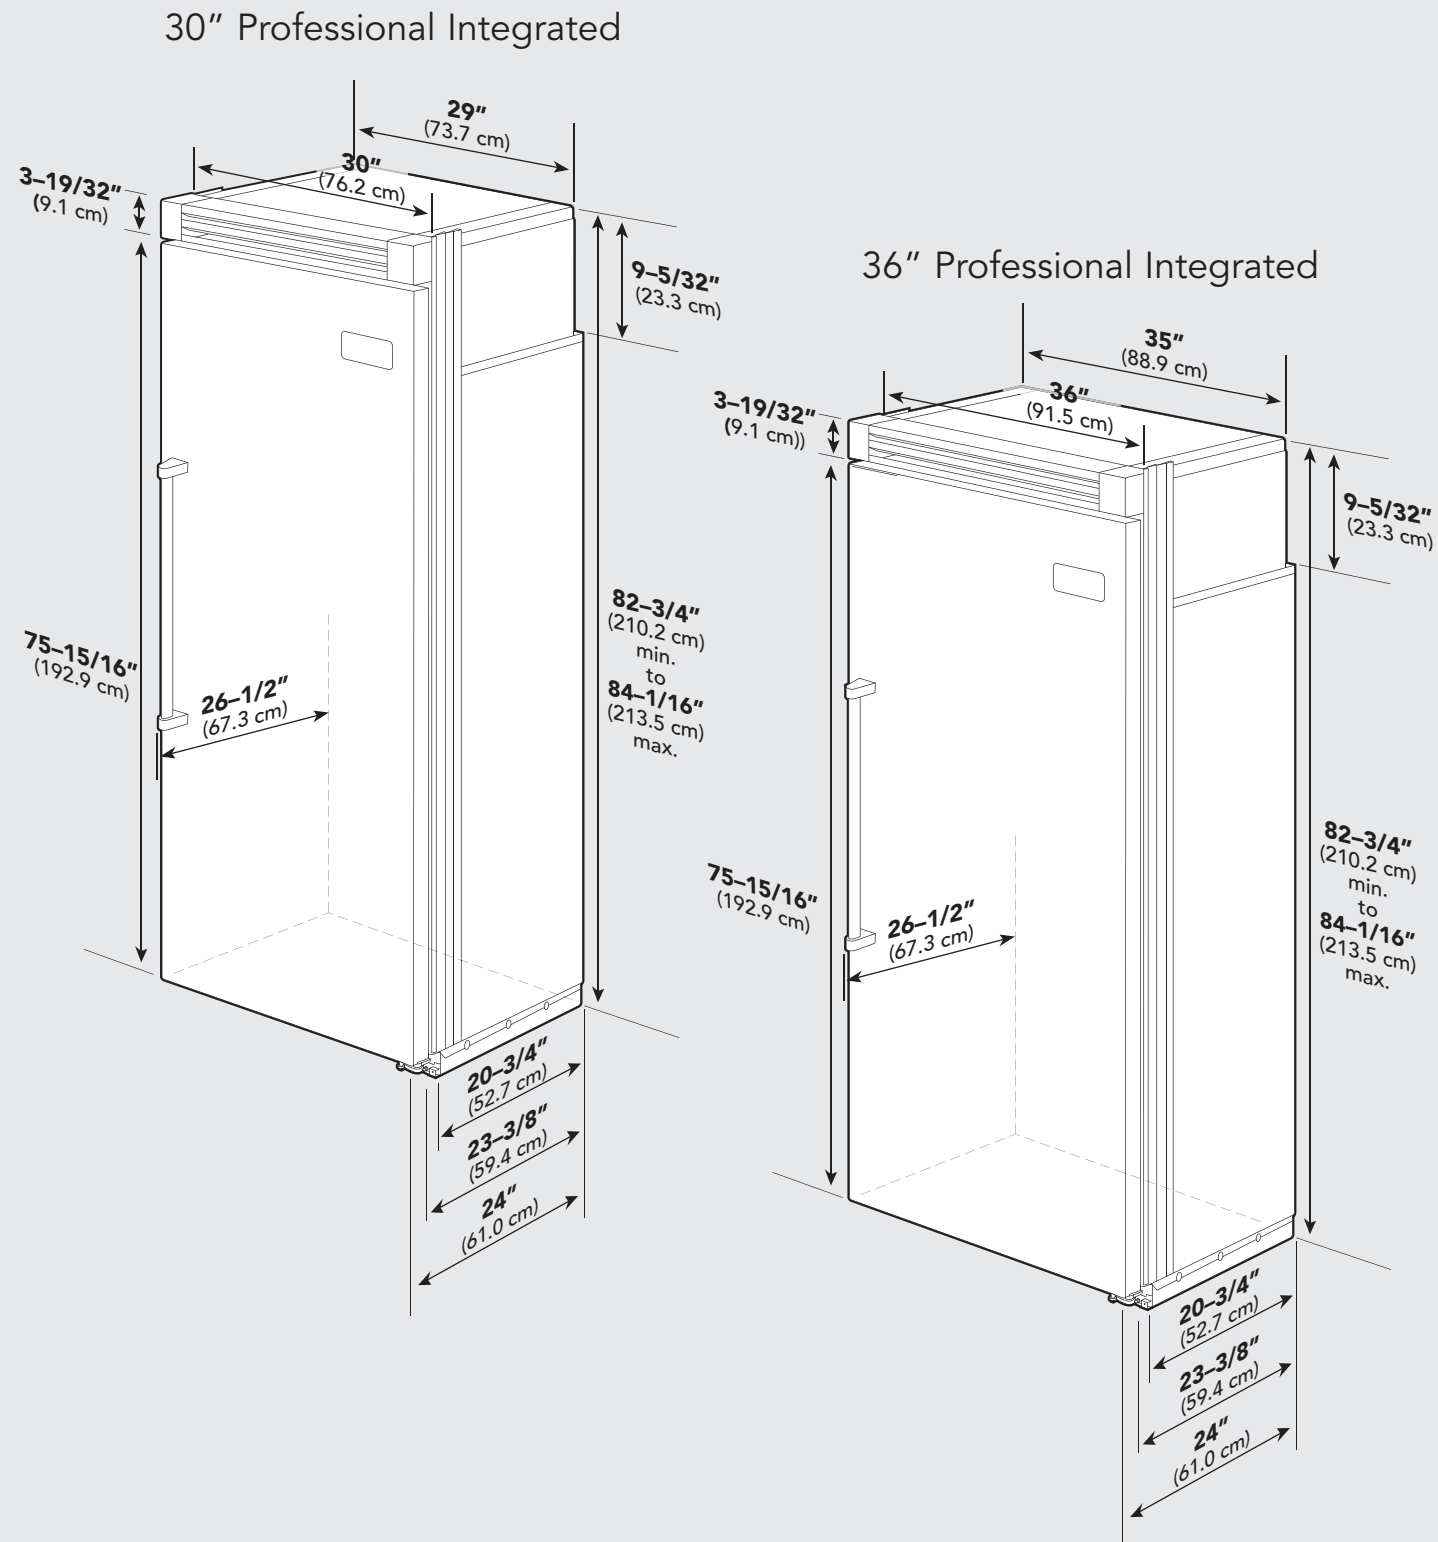

# Dimensions

# Specifications

30" Professional Integrated		
Description	VIFB304	VIRB304
Overall width	30" (76.2 cm)	
Overall height from bottom	82-3/4" (210.2 cm) min. to 84-1/16" (213.5 cm) max.	
Overall depth from rear	To front edge of side trim:	23-3/8" (59.4 cm)
	To front of top grille:	24" (61.0 cm)
	To front of handle endcap:	26-1/2" (67.3 cm)
Cutout width	30" (74.9 cm)	
Cutout height	82-7/8" (210.5 cm) min. to 84-1/16" (213.5 cm) max.	
Cutout depth	24" (61.0 cm) min.	
Electrical requirements	115 volt, 60 Hz, 15 amp dedicated circuit; 3-wire cord with grounded 3-prong plug attached to product	
Maximum amp usage	9.1 amps	5.7 amps
Inlet water requirements	1/4" copper tubing inlet waterline; minimum 20 psi; maximum 120 psi	N/A
Overall interior dimensions		
Total capacity	15.9 cu. ft. (450 liters)	18.2 cu. ft. (516 liters)
Approximate shipping weight	530 lbs. (238.5 kg)	505 lbs. (227.3 kg)

36" Professional Integrated		
Description	VIFB364	VIRB364
Overall width	36" (91.5 cm)	
Overall height from bottom	82-3/4" (210.2 cm) min. to 84-1/16" (213.5 cm) max.	
Overall depth from rear	To front edge of side trim:	23-3/8" (59.4 cm)
	To front of top grille:	24" (61.0 cm)
	To front of handle endcap:	26-1/2" (67.3 cm)
Cutout width	36" (91.4 cm)	
Cutout height	82-7/8" (210.5 cm) min. to 84-1/16" (213.5 cm) max.	
Cutout depth	24" (61.0 cm) min.	
Electrical requirements	115 volt, 60 Hz, 15 amp dedicated circuit; 3-wire cord with grounded 3-prong plug attached to product	
Maximum amp usage	9.5 amps	6.5 amps
Inlet water requirements	1/4" copper tubing inlet waterline; minimum 20 psi; maximum 120 psi	N/A
Overall interior dimensions		
Total capacity	19.1 cu. ft. (541 liters)	22.8 cu. ft. (646 liters)
Approximate shipping weight	585 lbs. (263.3 kg)	570 lbs. (256.5 kg)

# Cutout Dimensions

30" Professional & Professional Integrated