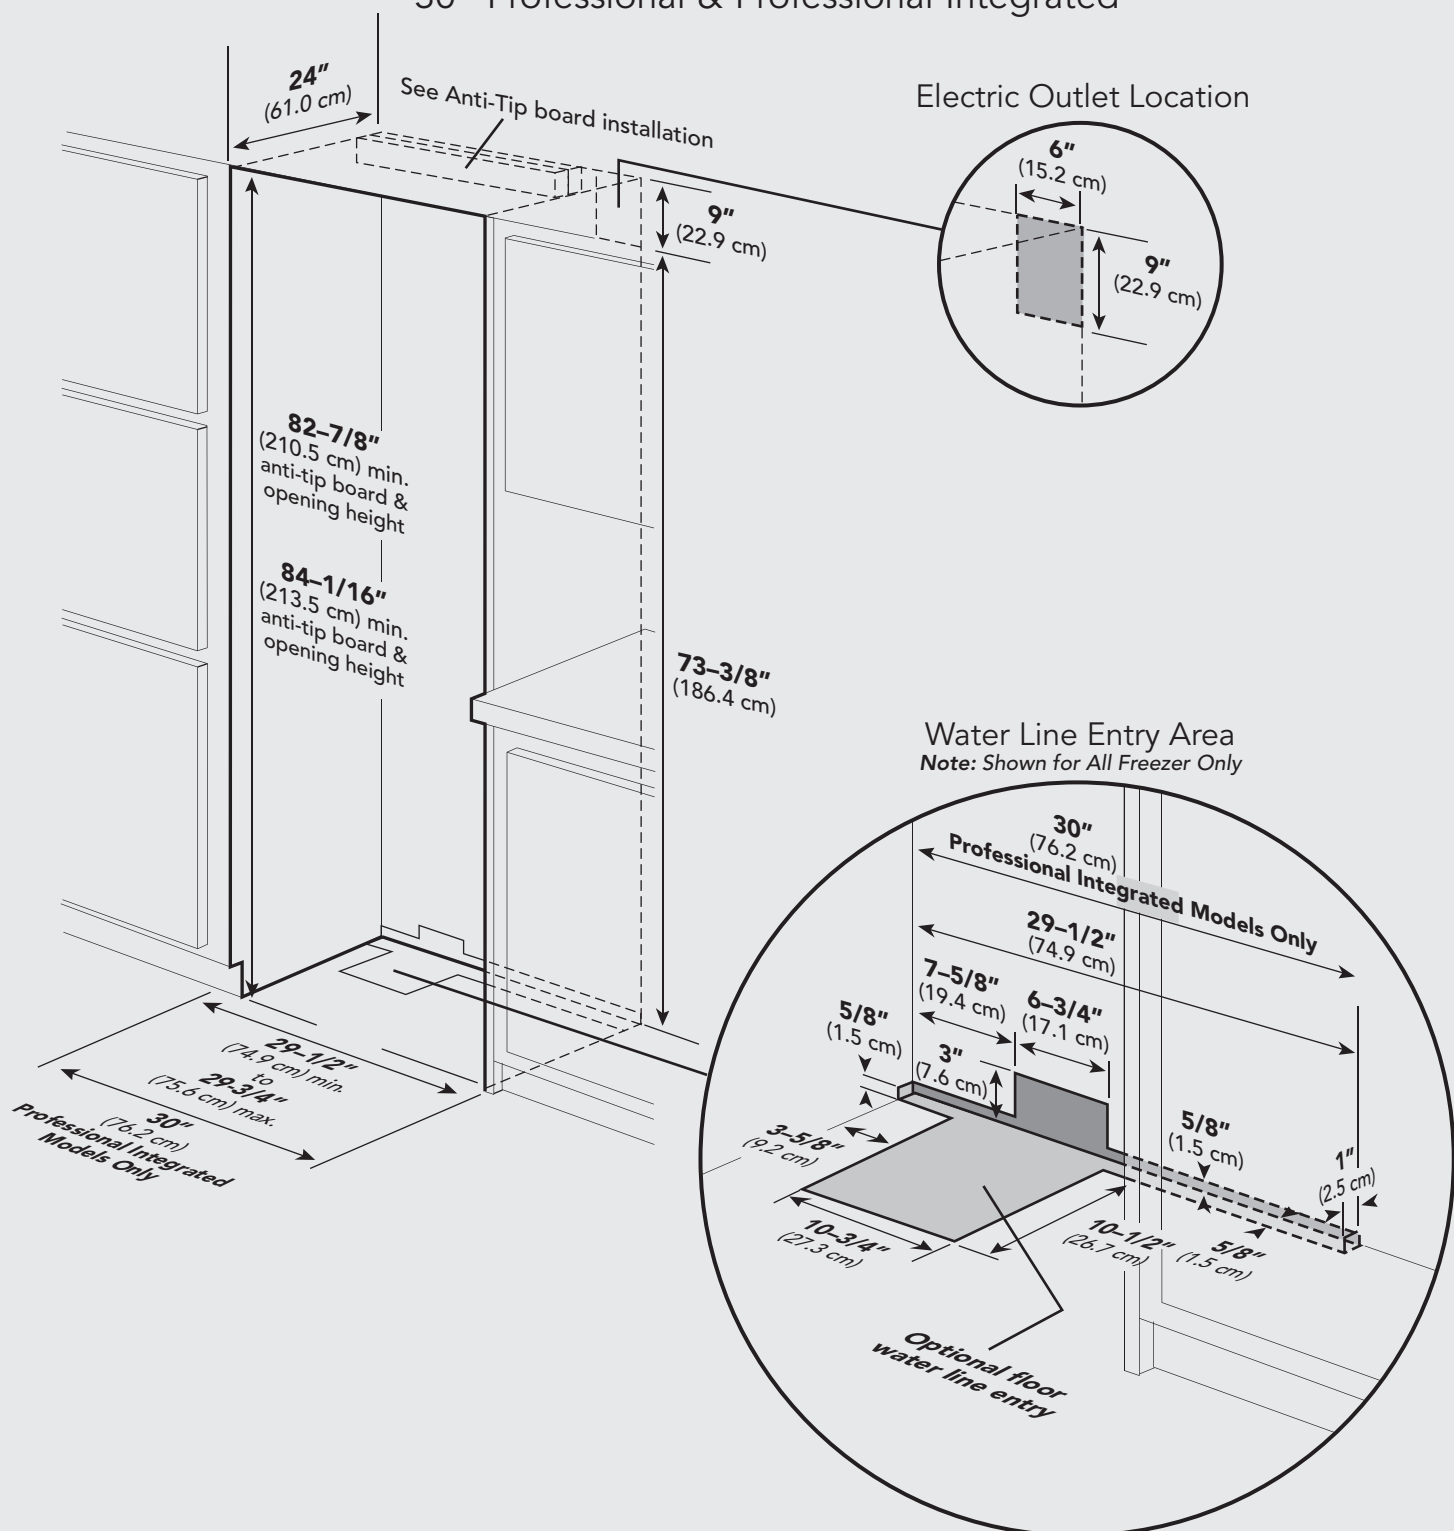

Cutout Dimensions

30" Professional & Professional Integrated