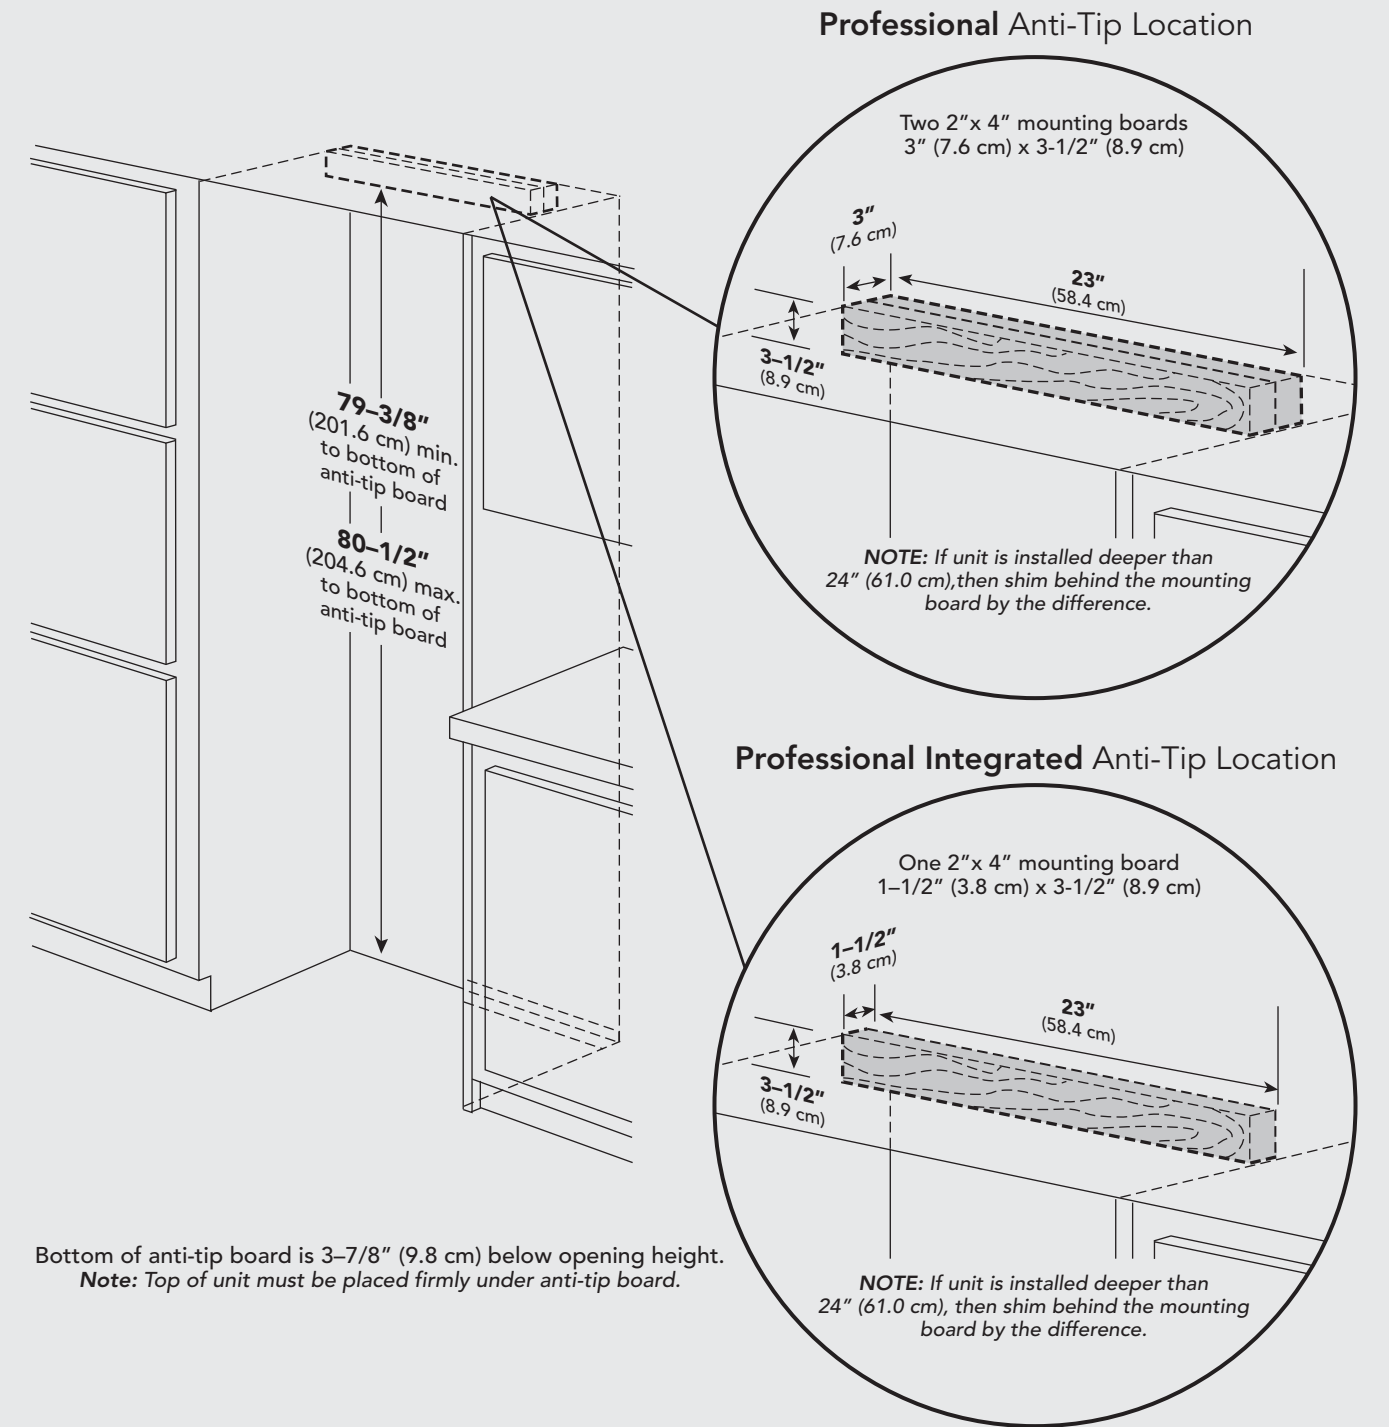

# Specifications

30" Professional Integrated		
Description	VIFB304	VIRB304
Overall width	30" (76.2 cm)	
Overall height from bottom	82-3/4" (210.2 cm) min. to 84-1/16" (213.5 cm) max.	
Overall depth from rear	To front edge of side trim:	23-3/8" (59.4 cm)
	To front of top grille:	24" (61.0 cm)
	To front of handle endcap:	26-1/2" (67.3 cm)
Cutout width	30" (74.9 cm)	
Cutout height	82-7/8" (210.5 cm) min. to 84-1/16" (213.5 cm) max.	
Cutout depth	24" (61.0 cm) min.	
Electrical requirements	115 volt, 60 Hz, 15 amp dedicated circuit; 3-wire cord with grounded 3-prong plug attached to product	
Maximum amp usage	9.1 amps	5.7 amps
Inlet water requirements	1/4" copper tubing inlet waterline; minimum 20 psi; maximum 120 psi	N/A
Overall interior dimensions		
Total capacity	15.9 cu. ft. (450 liters)	18.2 cu. ft. (516 liters)
Approximate shipping weight	530 lbs. (238.5 kg)	505 lbs. (227.3 kg)

36" Professional Integrated		
Description	VIFB364	VIRB364
Overall width	36" (91.5 cm)	
Overall height from bottom	82-3/4" (210.2 cm) min. to 84-1/16" (213.5 cm) max.	
Overall depth from rear	To front edge of side trim:	23-3/8" (59.4 cm)
	To front of top grille:	24" (61.0 cm)
	To front of handle endcap:	26-1/2" (67.3 cm)
Cutout width	36" (91.4 cm)	
Cutout height	82-7/8" (210.5 cm) min. to 84-1/16" (213.5 cm) max.	
Cutout depth	24" (61.0 cm) min.	
Electrical requirements	115 volt, 60 Hz, 15 amp dedicated circuit; 3-wire cord with grounded 3-prong plug attached to product	
Maximum amp usage	9.5 amps	6.5 amps
Inlet water requirements	1/4" copper tubing inlet waterline; minimum 20 psi; maximum 120 psi	N/A
Overall interior dimensions		
Total capacity	19.1 cu. ft. (541 liters)	22.8 cu. ft. (646 liters)
Approximate shipping weight	585 lbs. (263.3 kg)	570 lbs. (256.5 kg)

# Cutout Dimensions

30" Professional & Professional Integrated

# Cutout Dimensions