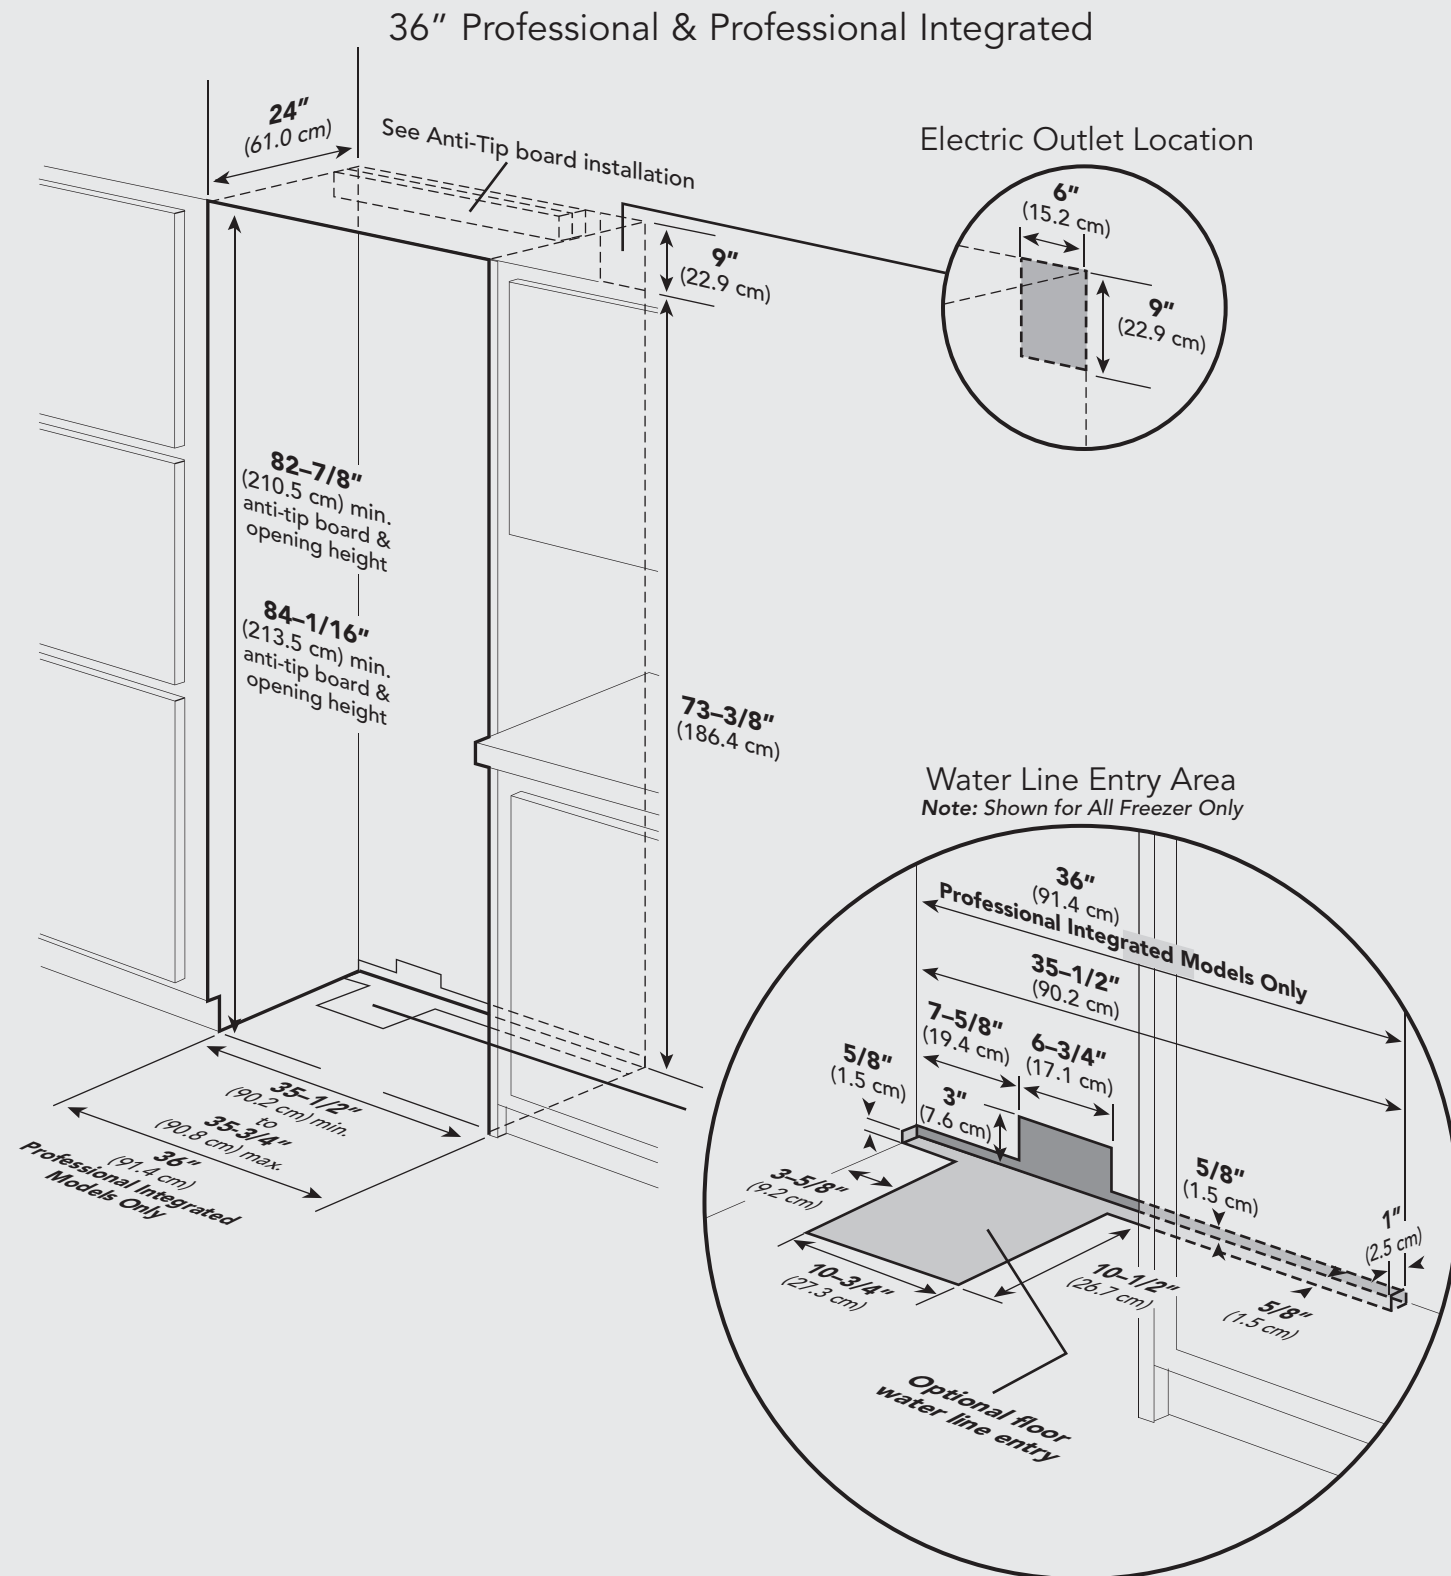

# Specifications

30" Professional Integrated		
Description	VIFB304	VIRB304
Overall width	30" (76.2 cm)	
Overall height from bottom	82-3/4" (210.2 cm) min. to 84-1/16" (213.5 cm) max.	
Overall depth from rear	To front edge of side trim:	23-3/8" (59.4 cm)
	To front of top grille:	24" (61.0 cm)
	To front of handle endcap:	26-1/2" (67.3 cm)
Cutout width	30" (74.9 cm)	
Cutout height	82-7/8" (210.5 cm) min. to 84-1/16" (213.5 cm) max.	
Cutout depth	24" (61.0 cm) min.	
Electrical requirements	115 volt, 60 Hz, 15 amp dedicated circuit; 3-wire cord with grounded 3-prong plug attached to product	
Maximum amp usage	9.1 amps	5.7 amps
Inlet water requirements	1/4" copper tubing inlet waterline; minimum 20 psi; maximum 120 psi	N/A
Overall interior dimensions		
Total capacity	15.9 cu. ft. (450 liters)	18.2 cu. ft. (516 liters)
Approximate shipping weight	530 lbs. (238.5 kg)	505 lbs. (227.3 kg)

36" Professional Integrated		
Description	VIFB364	VIRB364
Overall width	36" (91.5 cm)	
Overall height from bottom	82-3/4" (210.2 cm) min. to 84-1/16" (213.5 cm) max.	
Overall depth from rear	To front edge of side trim:	23-3/8" (59.4 cm)
	To front of top grille:	24" (61.0 cm)
	To front of handle endcap:	26-1/2" (67.3 cm)
Cutout width	36" (91.4 cm)	
Cutout height	82-7/8" (210.5 cm) min. to 84-1/16" (213.5 cm) max.	
Cutout depth	24" (61.0 cm) min.	
Electrical requirements	115 volt, 60 Hz, 15 amp dedicated circuit; 3-wire cord with grounded 3-prong plug attached to product	
Maximum amp usage	9.5 amps	6.5 amps
Inlet water requirements	1/4" copper tubing inlet waterline; minimum 20 psi; maximum 120 psi	N/A
Overall interior dimensions		
Total capacity	19.1 cu. ft. (541 liters)	22.8 cu. ft. (646 liters)
Approximate shipping weight	585 lbs. (263.3 kg)	570 lbs. (256.5 kg)

# Cutout Dimensions

30" Professional & Professional Integrated

# Cutout Dimensions