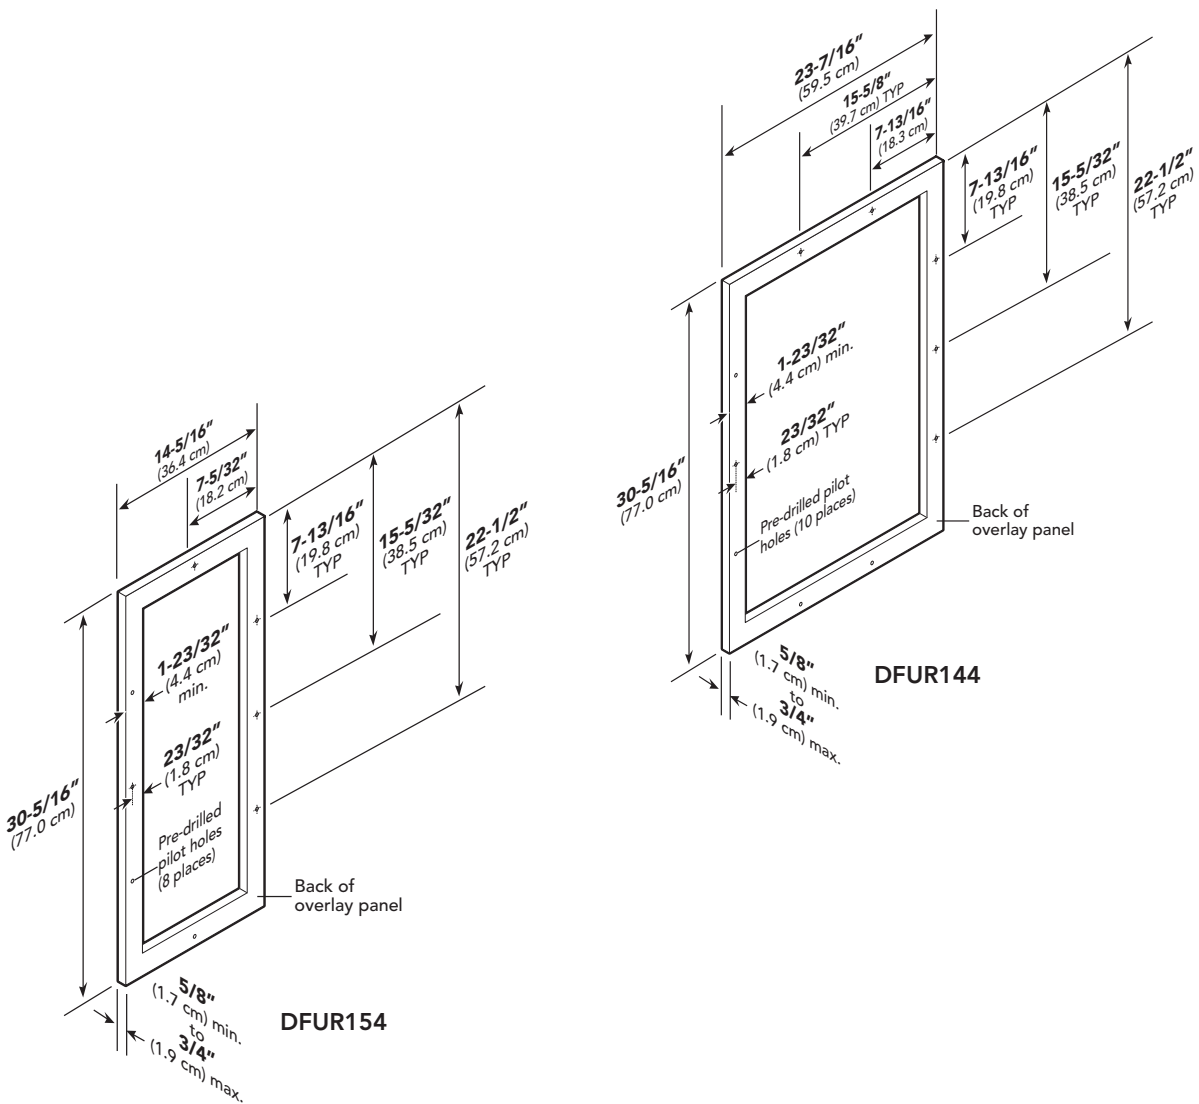

CUSTOM PANEL-REFRIGERATION

Undercounter/Free-standing 15"/24"W. Beverage Center—
DFUR154/144

Dimensions & Specifications

CUSTOM PANEL DIMENSIONS

DFUR154

DFUR144

	DFUR154	DFUR144
Overall panel width	14-5/16" (36.4 cm)	23-7/16" (59.5 cm)
Overall panel height	30-5/16" (77.0 cm)	
Overall panel depth	5/8" (1.7 cm) min. to 3/4" (1.9 cm) max.	
Maximum panel weight	20 lbs. (9.1 kg)	