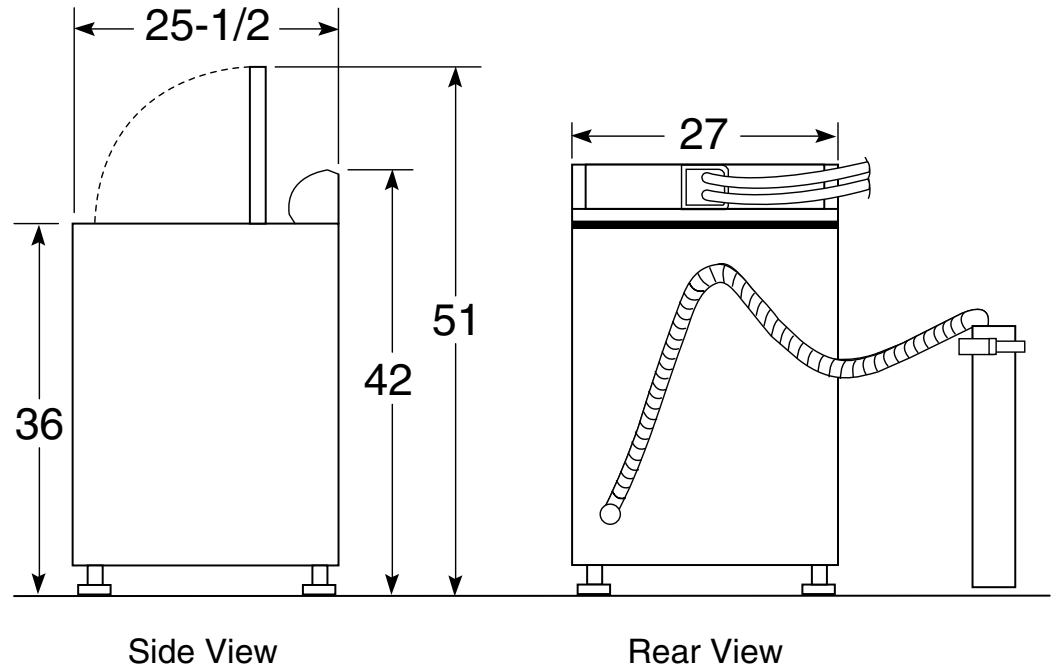

## GE Profile™ 4.1 IEC Cu. Ft. Colossal Capacity Washer with Stainless Steel Basket

### Dimensions and Installation Information (in inches)

**Circuit Requirements:** An individual, properly-grounded branch circuit, with a three-prong grounding-type receptacle, protected by a 15 or 20 amp circuit breaker or a time-delay fuse, is required.

**Electrical Rating:** 120V, 60Hz, 10A

**Note:** Washer wall outlet must be located within 36" of service code entry. Wall outlet must not be located behind dryer.

**Installation Information:** Before installing, consult installation instructions packed with product for current dimensional data.