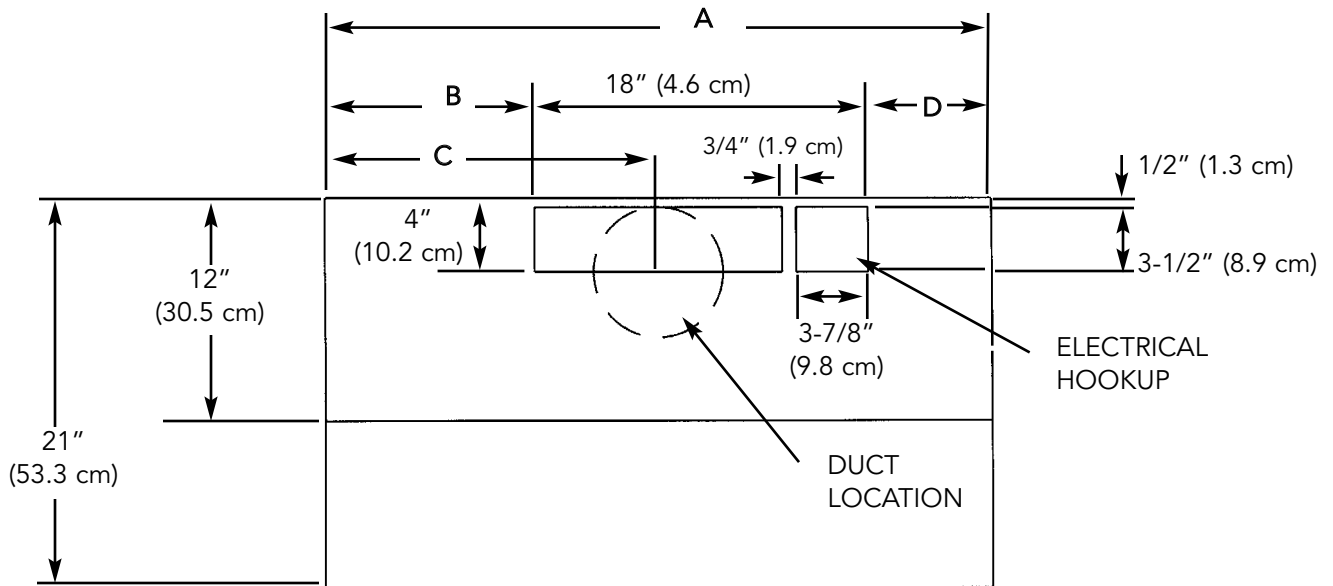

**WALL HOOD DIMENSIONS
(VWH Models Only)**

SIDE VIEW

TOP VIEW

	A	B	C	D
24" W.	23 7/8" (60.6 cm)	5 1/4" (13.3 cm)	11 15/16" (30.3 cm)	5/8" (1.6 cm)
30" W.	29 7/8" (75.9 cm)	8 1/4" (20.9 cm)	14 15/16" (37.9 cm)	3 5/8" (9.2 cm)
36" W.	35 7/8" (91.1 cm)	11 1/4" (28.6 cm)	17 15/16" (45.6 cm)	6 5/8" (16.8 cm)