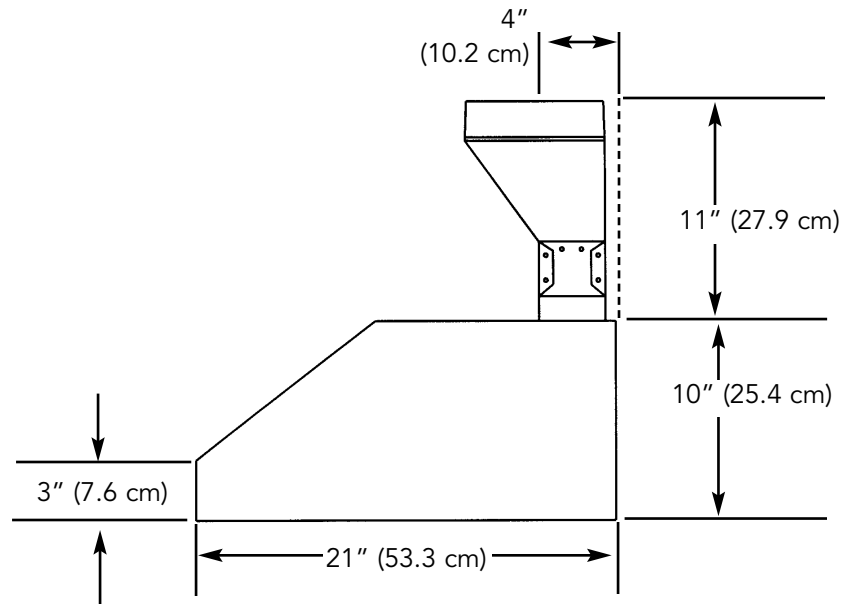

**WALL HOOD DIMENSIONS
(VWH Models Only)**

SIDE VIEW

TOP VIEW

	A	B	C	D
24" W.	23 7/8" (60.6 cm)	5 1/4" (13.3 cm)	11 15/16" (30.3 cm)	5/8" (1.6 cm)
30" W.	29 7/8" (75.9 cm)	8 1/4" (20.9 cm)	14 15/16" (37.9 cm)	3 5/8" (9.2 cm)
36" W.	35 7/8" (91.1 cm)	11 1/4" (28.6 cm)	17 15/16" (45.6 cm)	6 5/8" (16.8 cm)