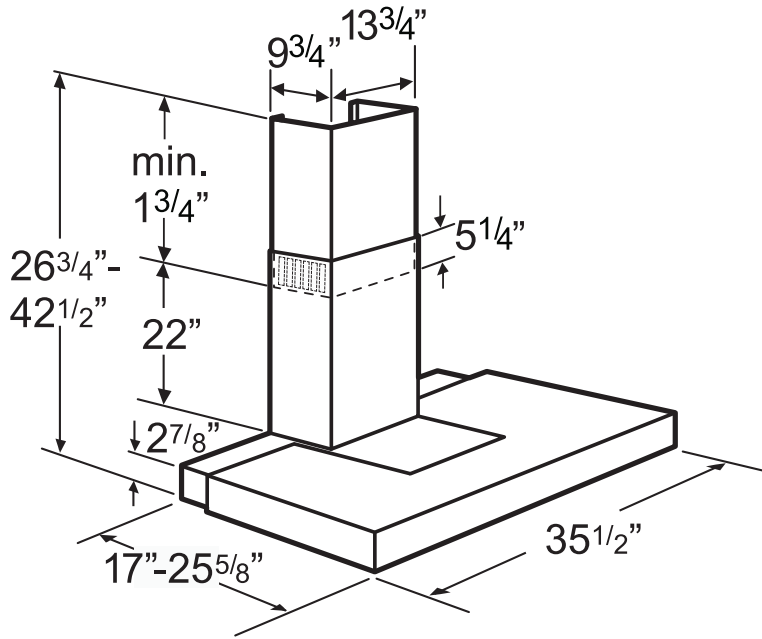

Four power levels offer a full range of ventilation options.

Halogen lighting brilliantly illuminates the cooking surface.

MASTERPIECE
36" CHIMNEY DRAWER HOOD
HDDW36FS

Thermador® | *An American Icon*®

SKU	HDDW36FS
Available Sizes (Width)	36"
Hood Dimensions	35 1/2"W x 42 1/2"H (max) x 25 5/8"D (max)
Telescopic Flue	26 3/4" – 42 1/2"
Sliding Drawer Canopy	17" – 25 5/8"
Ceiling Heights	7 3/4 ft – 9 1/2 ft
Color / Finish	Brushed Stainless Steel
Installation Type	Wall
Blower Type	600 CFM Internal Blower
HOOD INFORMATION	
Duct Size At Discharge	6" Round
Halogen Lights	4 x 20 Watt
Filter Type	Mesh with Aluminum Frame
Number of Dishwasher Safe Filters	4
Backdraft Damper	Included with Hood
Recirculation Kit	Option Not Available
Minimum Height Above Cooktop	30" Electric, 30" Gas
Control Type	Electronic Touch Control
Fan Speeds	3 Speeds + Intensive
Automatic Run-on Time (Delayed Shut-off)	10 Minutes
Filter Saturation Indicator	yes
Insulated for Noise Reduction	yes
Welded and Polished Seams	yes
Recommended for these Thermador Cooktops and Ranges	Non-professional gas, electric, or induction cooktops
MOTOR INFORMATION	
Required Power Supply	15 Amps (min) 120 VAC, 60 Hz
Length of Cable	51"
Motor	Double Inlet Centrifugal Blower