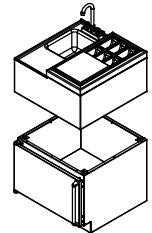

HWL Liquor Shelf

- Multiple steps for working display of liquor bottles
- Bottle retainer at the front of each step
- Optional base cabinet replaces structural millwork and provides dry storage area

BLENDER & BEVERAGE CENTER

SIZES & SPECIFICATIONS

Stainless steel cabinet bases are available to support bar modules

HWC	Cocktail Center Built In
HWB	Blender Station Built In
HWCB	Cocktail Center with 19-1/8" Dry Underbar Base
HWCB	Cocktail Center with 23-1/8" Dry Underbar Base
HWBB	Blender Station with 19-1/8" Dry Underbar Base
HWBB	Blender Station with 23-1/8" Dry Underbar Base
HWLB	Liquor Shelf with 19-1/8" Dry Underbar Base
HWLB	Liquor Shelf with 23-1/8" Dry Underbar Base

Base Options

- Standard Height
- Low Height
- No Base

Base Door Options

- Solid stainless steel standard height base
- Solid stainless steel low height base
- Wood trim kit standard height door
- Wood trim kit low height door