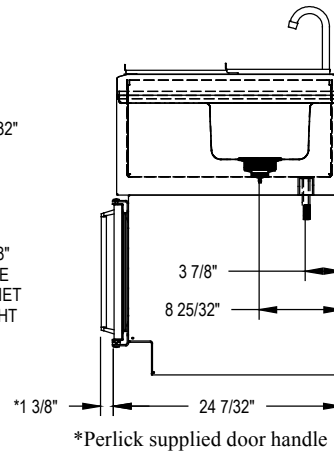

SIZES & SPECIFICATIONS

Stainless steel cabinet bases are available to support bar modules

HWC	Cocktail Center Built In
HWB	Blender Station Built In
HWCB	Cocktail Center with 19-1/8" Dry Underbar Base
HWCB	Cocktail Center with 23-1/8" Dry Underbar Base
HWBB	Blender Station with 19-1/8" Dry Underbar Base
HWBB	Blender Station with 23-1/8" Dry Underbar Base
HWLB	Liquor Shelf with 19-1/8" Dry Underbar Base
HWLB	Liquor Shelf with 23-1/8" Dry Underbar Base

Base Options

- Standard Height
- Low Height
- No Base

Base Door Options

- Solid stainless steel standard height base
- Solid stainless steel low height base
- Wood trim kit standard height door
- Wood trim kit low height door