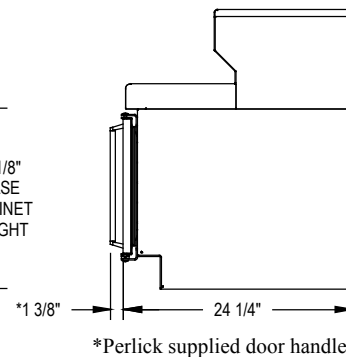

SIZES & SPECIFICATIONS

Stainless steel cabinet bases are available to support bar modules

HWC	Cocktail Center Built In
HWB	Blender Station Built In
HWCB	Cocktail Center with 19-1/8" Dry Underbar Base
HWCB	Cocktail Center with 23-1/8" Dry Underbar Base
HWBB	Blender Station with 19-1/8" Dry Underbar Base
HWBB	Blender Station with 23-1/8" Dry Underbar Base
HWLB	Liquor Shelf with 19-1/8" Dry Underbar Base
HWLB	Liquor Shelf with 23-1/8" Dry Underbar Base

Base Options

- Standard Height
- Low Height
- No Base

Base Door Options

- Solid stainless steel standard height base
- Solid stainless steel low height base
- Wood trim kit standard height door
- Wood trim kit low height door