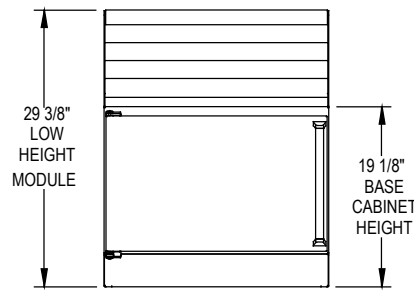

BLENDER & BEVERAGE CENTER

SIZES & SPECIFICATIONS

Stainless steel cabinet bases are available to support bar modules

HWC	Cocktail Center Built In
HWB	Blender Station Built In
HWCB	Cocktail Center with 19-1/8" Dry Underbar Base
HWCB	Cocktail Center with 23-1/8" Dry Underbar Base
HWBB	Blender Station with 19-1/8" Dry Underbar Base
HWBB	Blender Station with 23-1/8" Dry Underbar Base
HWLB	Liquor Shelf with 19-1/8" Dry Underbar Base
HWLB	Liquor Shelf with 23-1/8" Dry Underbar Base

Base Options

- Standard Height
- Low Height
- No Base

Base Door Options

- Solid stainless steel standard height base
- Solid stainless steel low height base
- Wood trim kit standard height door
- Wood trim kit low height door

*Additional specifications available for built-in application