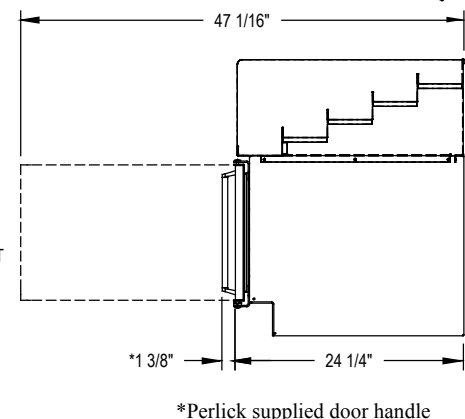

HWL Liquor Shelf

- Multiple steps for working display of liquor bottles
- Bottle retainer at the front of each step
- Optional base cabinet replaces structural millwork and provides dry storage area

BLENDER & BEVERAGE CENTER

SIZES & SPECIFICATIONS

Stainless steel cabinet bases are available to support bar modules

HWC	Cocktail Center Built In
HWB	Blender Station Built In
HWCB	Cocktail Center with 19-1/8" Dry Underbar Base
HWCB	Cocktail Center with 23-1/8" Dry Underbar Base
HWBB	Blender Station with 19-1/8" Dry Underbar Base
HWBB	Blender Station with 23-1/8" Dry Underbar Base
HWLB	Liquor Shelf with 19-1/8" Dry Underbar Base
HWLB	Liquor Shelf with 23-1/8" Dry Underbar Base

Base Options

- Standard Height
- Low Height
- No Base

Base Door Options

- Solid stainless steel standard height base
- Solid stainless steel low height base
- Wood trim kit standard height door
- Wood trim kit low height door