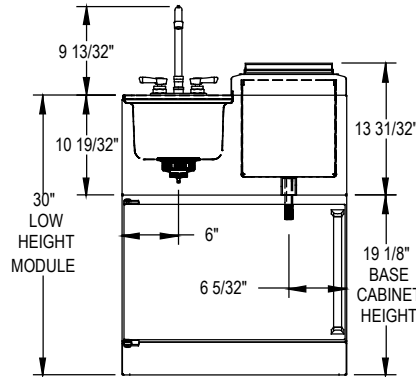

SIZES & SPECIFICATIONS

Stainless steel cabinet bases are available to support bar modules

HWC	Cocktail Center Built In
HWB	Blender Station Built In
HWCB	Cocktail Center with 19-1/8" Dry Underbar Base
HWCB	Cocktail Center with 23-1/8" Dry Underbar Base
HWBB	Blender Station with 19-1/8" Dry Underbar Base
HWBB	Blender Station with 23-1/8" Dry Underbar Base
HWLB	Liquor Shelf with 19-1/8" Dry Underbar Base
HWLB	Liquor Shelf with 23-1/8" Dry Underbar Base

Base Options

- Standard Height
- Low Height
- No Base

Base Door Options

- Solid stainless steel standard height base
- Solid stainless steel low height base
- Wood trim kit standard height door
- Wood trim kit low height door