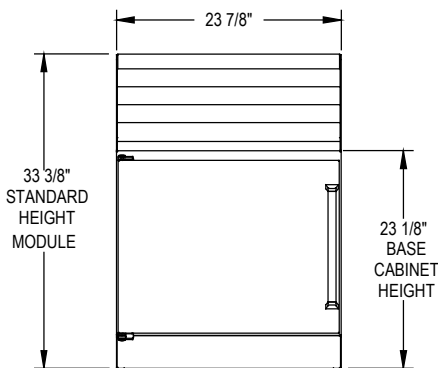

SIZES & SPECIFICATIONS

Stainless steel cabinet bases are available to support bar modules

HWC	Cocktail Center Built In
HWB	Blender Station Built In
HWCB	Cocktail Center with 19-1/8" Dry Underbar Base
HWCB	Cocktail Center with 23-1/8" Dry Underbar Base
HWBB	Blender Station with 19-1/8" Dry Underbar Base
HWBB	Blender Station with 23-1/8" Dry Underbar Base
HWLB	Liquor Shelf with 19-1/8" Dry Underbar Base
HWLB	Liquor Shelf with 23-1/8" Dry Underbar Base

Base Options

- Standard Height
- Low Height
- No Base

Base Door Options

- Solid stainless steel standard height base
- Solid stainless steel low height base
- Wood trim kit standard height door
- Wood trim kit low height door