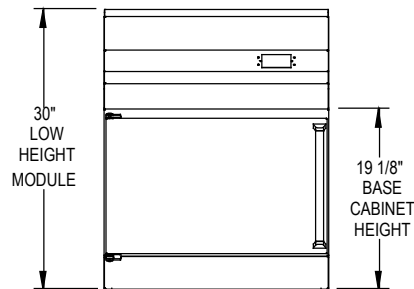

BLENDER & BEVERAGE CENTER

SIZES & SPECIFICATIONS

Stainless steel cabinet bases are available to support bar modules

HWC	Cocktail Center Built In
HWB	Blender Station Built In
HWCB	Cocktail Center with 19-1/8" Dry Underbar Base
HWCB	Cocktail Center with 23-1/8" Dry Underbar Base
HWBB	Blender Station with 19-1/8" Dry Underbar Base
HWBB	Blender Station with 23-1/8" Dry Underbar Base
HWLB	Liquor Shelf with 19-1/8" Dry Underbar Base
HWLB	Liquor Shelf with 23-1/8" Dry Underbar Base

Base Options

- Standard Height
- Low Height
- No Base

Base Door Options

- Solid stainless steel standard height base
- Solid stainless steel low height base
- Wood trim kit standard height door
- Wood trim kit low height door

*Additional specifications available for built-in application