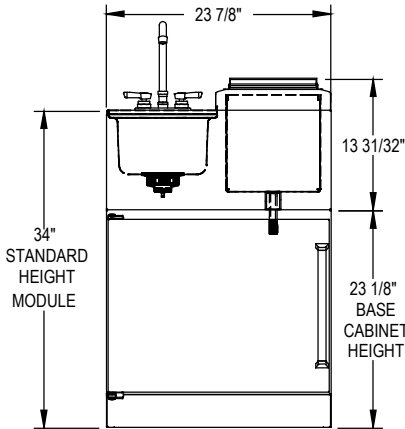

SIZES & SPECIFICATIONS

Stainless steel cabinet bases are available to support bar modules

HWC	Cocktail Center Built In
HWB	Blender Station Built In
HWCB	Cocktail Center with 19-1/8" Dry Underbar Base
HWCB	Cocktail Center with 23-1/8" Dry Underbar Base
HWBB	Blender Station with 19-1/8" Dry Underbar Base
HWBB	Blender Station with 23-1/8" Dry Underbar Base
HWLB	Liquor Shelf with 19-1/8" Dry Underbar Base
HWLB	Liquor Shelf with 23-1/8" Dry Underbar Base

Base Options

- Standard Height
- Low Height
- No Base

Base Door Options

- Solid stainless steel standard height base
- Solid stainless steel low height base
- Wood trim kit standard height door
- Wood trim kit low height door