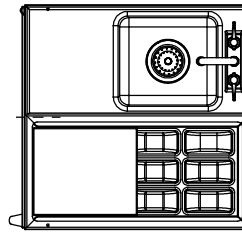

Perlick Features

BLENDER, LIQUOR BEVERAGE CENTER

LIQUOR SHELF

COCKTAIL CENTER

BLENDER STATION

HWC Cocktail Center

- Hot/Cold water sink with polished stainless steel faucet
- Stainless steel drain board and work area
- Insulated ice bin with interchangeable options including sliding cover, 6 condiment cups, and bottle bins
- All polished stainless steel construction
- Available as built-in model that can be recessed into existing cabinetry for integrated look
- Sink drain adaptable to garbage disposal.
- Optional speed rail to hold five standard wine or liquor bottles
- Optional double-walled, all polished stainless steel base cabinet replaces structural millwork and provides dry storage area
- Warranty features two (2) year full and ninety (90) day limited on cosmetic parts and decorative items

HWL Liquor Shelf

- Multiple steps for working display of liquor bottles
- Bottle retainer at the front of each step
- Optional base cabinet replaces structural millwork and provides dry storage area

BLENDER & BEVERAGE CENTER

SIZES & SPECIFICATIONS

Stainless steel cabinet bases are available to support bar modules

HWC	Cocktail Center Built In
HWB	Blender Station Built In
HWCB	Cocktail Center with 19-1/8" Dry Underbar Base
HWCB	Cocktail Center with 23-1/8" Dry Underbar Base
HWBB	Blender Station with 19-1/8" Dry Underbar Base
HWBB	Blender Station with 23-1/8" Dry Underbar Base
HWLB	Liquor Shelf with 19-1/8" Dry Underbar Base
HWLB	Liquor Shelf with 23-1/8" Dry Underbar Base

Base Options

- Standard Height
- Low Height
- No Base

Base Door Options

- Solid stainless steel standard height base
- Solid stainless steel low height base
- Wood trim kit standard height door
- Wood trim kit low height door