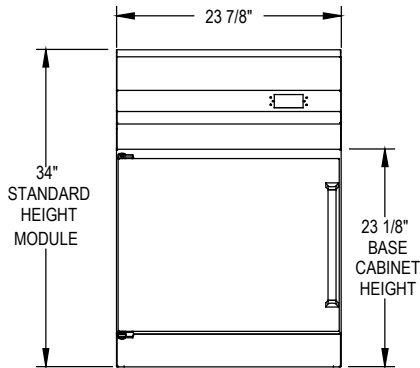

SIZES & SPECIFICATIONS

Stainless steel cabinet bases are available to support bar modules

HWC	Cocktail Center Built In
HWB	Blender Station Built In
HWCB	Cocktail Center with 19-1/8" Dry Underbar Base
HWCB	Cocktail Center with 23-1/8" Dry Underbar Base
HWBB	Blender Station with 19-1/8" Dry Underbar Base
HWBB	Blender Station with 23-1/8" Dry Underbar Base
HWLB	Liquor Shelf with 19-1/8" Dry Underbar Base
HWLB	Liquor Shelf with 23-1/8" Dry Underbar Base

Base Options

- Standard Height
- Low Height
- No Base

Base Door Options

- Solid stainless steel standard height base
- Solid stainless steel low height base
- Wood trim kit standard height door
- Wood trim kit low height door