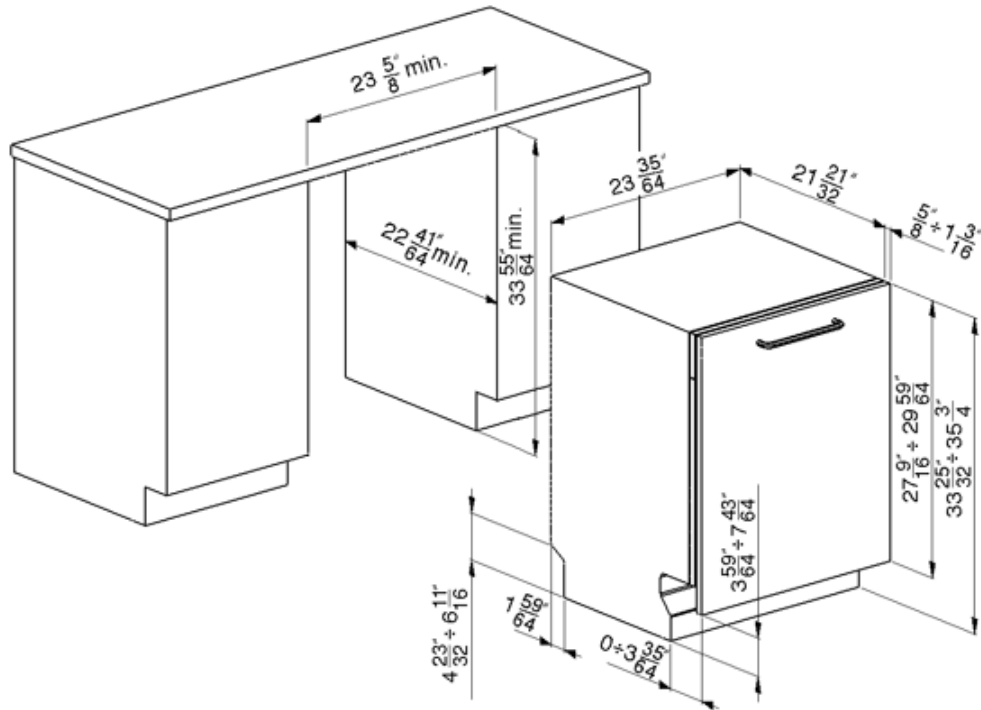

# STA8743U

Fully integrated 24" dishwasher

- Full size tub
  - Hidden electronic control panel
  - Accepts custom door panel
  - Self-balancing door
- Features:
- 10 wash cycles including Crystal washing, Economy cycle, Extreme wash and Dish Warming
  - Aquatest
  - Built-in water softener
  - Sanitation
  - Condenser Drying
  - Stainless steel tub and filter
  - Concealed heating element
  - Half Load
  - Delay timer (up to 9 hours)
  - 5 temperatures: 100°F, 113°F, 131°F, 149°F, 158°F
  - Salt and Rinse Aid refill Indicators
- Orbital spray arm(s)
  - Complete Water Leak Protection System
- 12 place settings capacity
  - Stainless steel baskets
  - Adjustable upper basket to accommodate plates up to 13 ¾" in diameter
  - 2 Cutlery baskets each with lid that also serves as a divider
  - 4 flip down tines in lower basket
  - 2 glass support racks in upper basket
  - Easyglide basket movement
- Noise level 43dB
  - Energy star rated

# STA8743U

Fully integrated 24" dishwasher

**SMEG USA INC.**  
10 Rockefeller Plaza  
7th floor Suite # 723  
New York, NY 10020