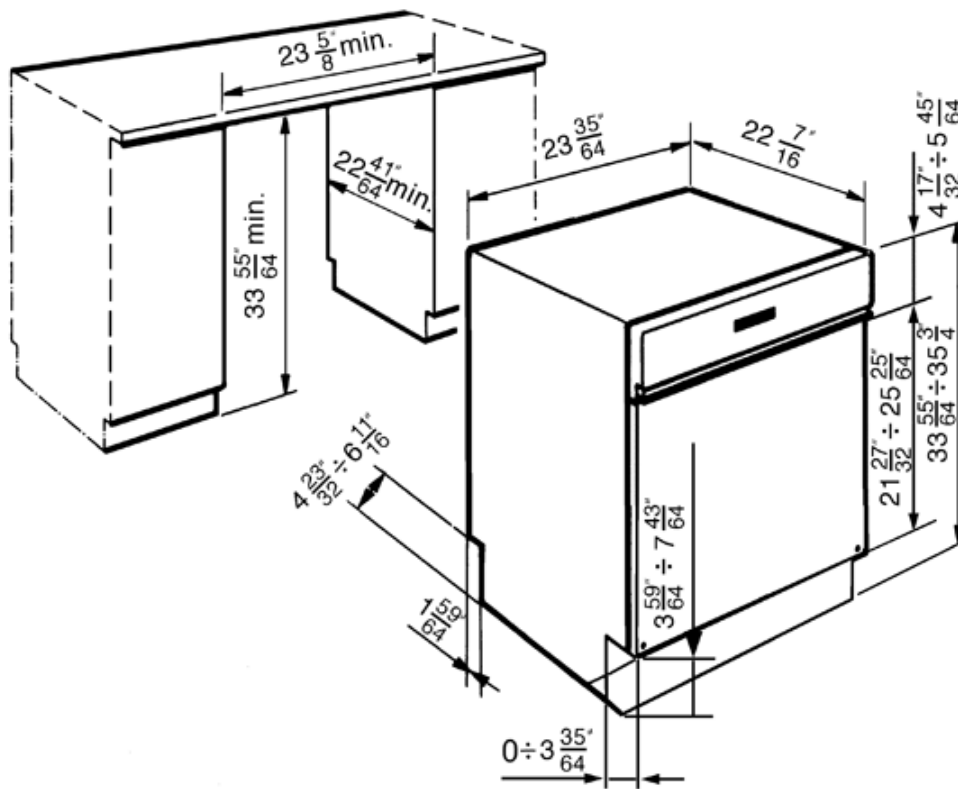

PLA8743XU

Integrated 24" dishwasher

- Full size tub
- Electronic control panel with finger-print proof stainless steel
- Accepts custom door panel
- Self-balancing door
- Features:
 - 9 wash cycles including Crystal washing and Economy cycle
 - Aquatest
 - Quick wash option
 - Water softener
 - Sanitation
 - Condenser Drying
 - Stainless steel tub and filter
 - Concealed heating element
 - Half load
 - Delay timer (up to 12 hours)
 - 5 temperatures: 100°F, 113°F, 131°F, 149°F, 158°F
 - Salt and Rinse Aid refill Indicators
- Orbital spray arm(s)
- Complete Water Leak Protection System
- 12 place settings
- Stainless steel baskets
- Adjustable upper basket to accommodate plates up to 13 ¾" in diameter
- 2 Cutlery baskets each with lid that also serves as a divider
- 4 flip down tines in lower basket
- 2 glass support racks in upper basket
- Easyglide basket movement
- Noise level 43dB
- Energy star rated

PLA8743XU

Integrated 24" dishwasher

SMEG USA INC.
10 Rockefeller Plaza
7th floor Suite # 723
New York, NY 10020