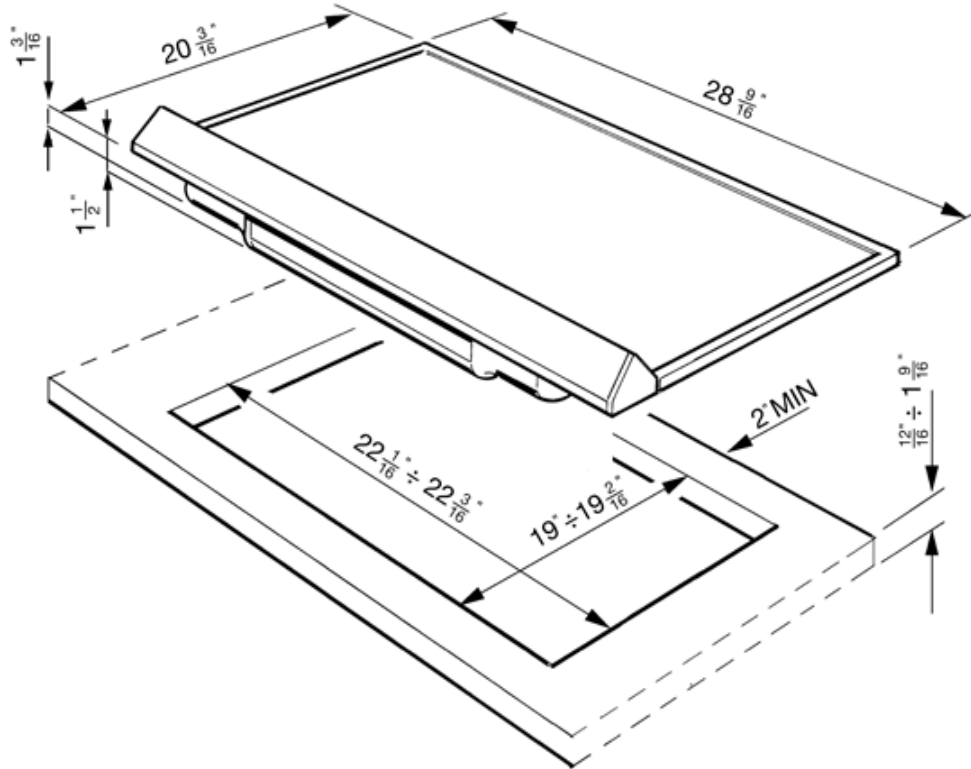

VERSIONS

- PTS727NU5 - Black
- PTS727BU5 - White

PTS727U5

Gas Cooktop, 72 cm (approx. 28"),
Stainless Steel

SMEG USA INC.
A&D BUILDING
150 EAST 58th STREET
7th FLOOR
NEW YORK, NY, 10155