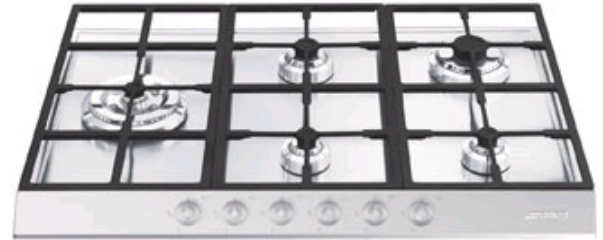

PTS727U5

Gas Cooktop, 72 cm (approx. 28"),
Stainless Steel

Modern exclusive Linear design

5 Gas burners:

Left: 17,000 BTU double inset super burner

Front center: 3,600 BTU burner

Back center: 5,800 BTU rapid burner

Front right: 3,600 BTU burner

Back right: 10,600 BTU rapid burner

AISI 304 Stainless Steel cooktop
Ergonomic transparent control knobs
Stainless steel front control panel
Heavy duty cast iron grates
Full width suspended grates

High efficient directional flame burners
Sealed burners
Automatic electronic ignition
Safety valves
LP Gas conversion kit included

Gas Inlet/Power supply location: Back right

Voltage rating: 120V / 60Hz / 0.1Amps

VERSIONS

- PTS727NU5 - Black
- PTS727BU5 - White

PTS727U5

Gas Cooktop, 72 cm (approx. 28"),
Stainless Steel

SMEG USA INC.
A&D BUILDING
150 EAST 58th STREET
7th FLOOR
NEW YORK, NY, 10155