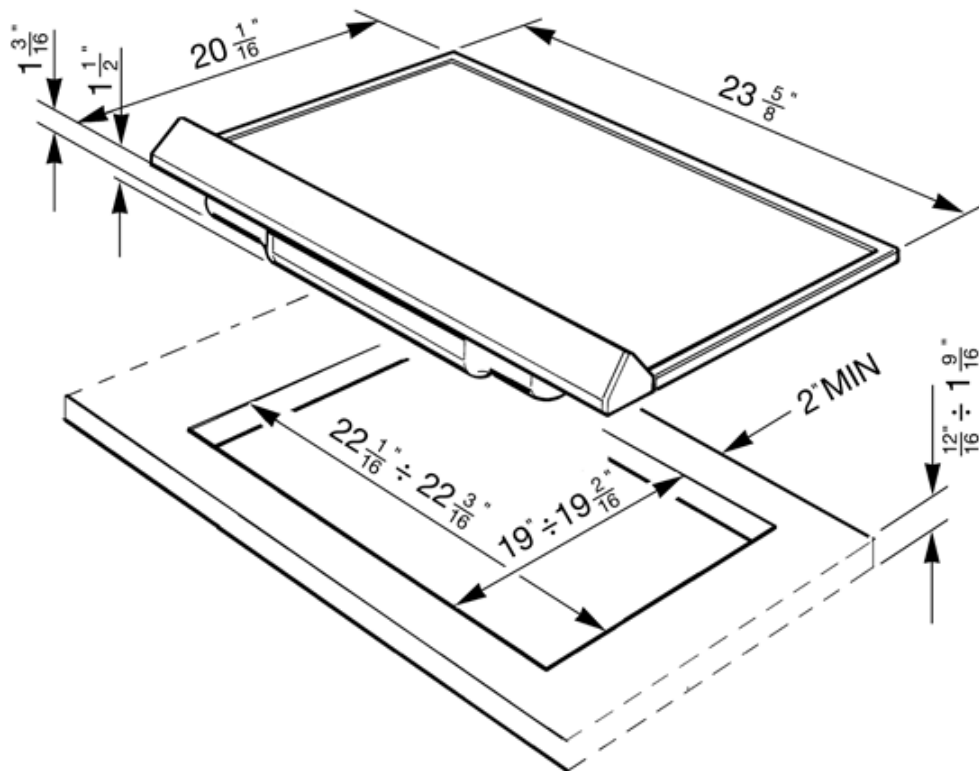

Sealed burners

Automatic electronic ignition

Safety valves

LP Gas conversion kit included

Gas Inlet/Power supply location: Back right

Voltage rating: 120V / 60Hz / 0.1Amps

VERSIONS

- PTS605U3 - Stainless steel
- PTS605BU3 - White

PTS605NU3

Gas Cooktop, 60 cm (approx. 24"),
Black

SMEG USA INC.
A&D BUILDING
150 EAST 58th STREET
7th FLOOR
NEW YORK, NY, 10155