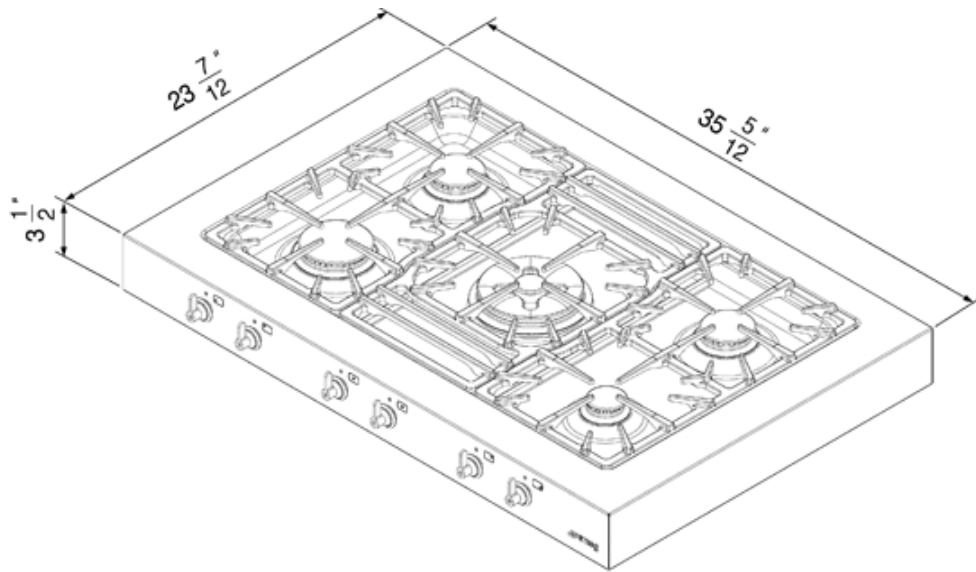

Safety valves

LP Gas conversion kit included

Gas Inlet/Power supply location: Back right

Voltage rating: 120V / 60Hz / 0.1Amps

NB: This cooktop can be installed completely flush with the countertop. Alternatively it can be placed on top of the countertop or at any varying level in between.

# PS9RU3

Professional-style Gas Cooktop,  
90 cm (approx. 35"), Stainless Steel

**SMEG USA INC.  
A&D BUILDING  
150 EAST 58th STREET  
7th FLOOR  
NEW YORK, NY, 10155**