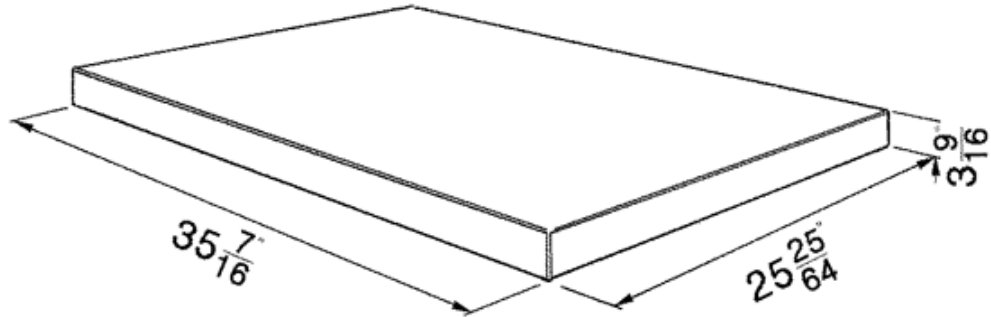

OPTIONS

- WOKGHU - Cast iron wok ring
- TPKX - Tepenjaki grill plate

**SMEG USA INC.
A&D BUILDING
150 EAST 58th STREET
7th FLOOR
NEW YORK, NY, 10155**

HB96CXU3

Professional-style Gas Cooktop,
90 cm (approx. 35"), Stainless Steel