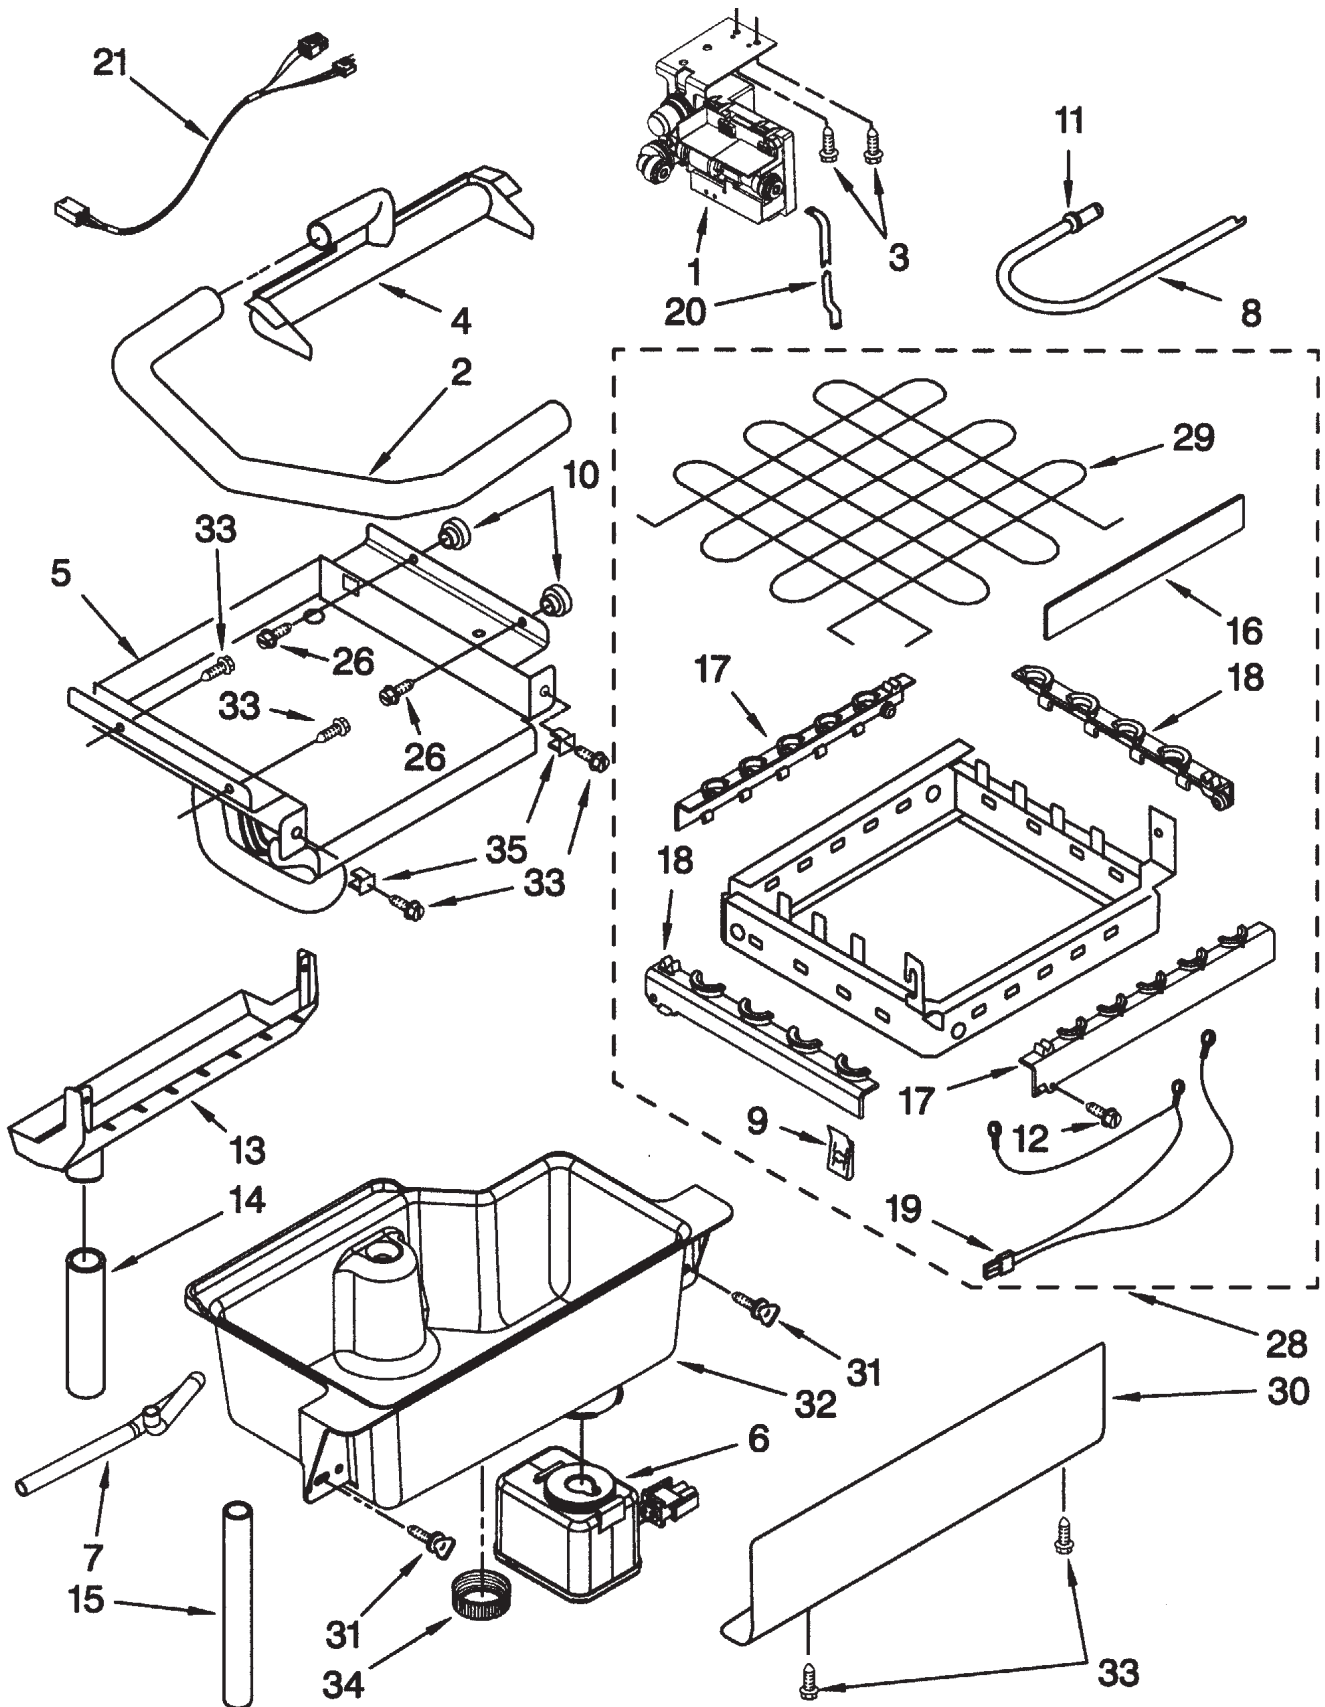

CS0415 Service Parts

Evaporator and Cutting Grid Area Illustration

CS0415 Service Parts

Evaporator and Cutting Grid Area Part Numbers

Item	Part	
Number	Number	Description
1	02313741	Valve, Complete Water
2	02217286	Tube, Plastic
3	0488163	Screw
4	02185523	Dispenser, Water
5	02217269	Evaporator
6	02313705	Pump, Drain
7	02313851	Tube, Reservoir Pump
8	04387492	Tube, Water Fill
9	no number	Nut, Speed
10	0836667	Spacer
11	02208539	Fastener, Pushnut
12	0489443	Screw
13	02185625	Reservoir, Water Slide
14	02185626	Tube
15	02313890	Hose, Overflow
16	02313604	Guide-Ice, Grid
17	08201790	Bracket, Front and Rear
18	08201791	Bracket, Side Left and Right
19	02185681	Harness, Grid
20	02324305	Tube
21	02310169	Wire Assembly (Valve)
26	03400886	Screw
28	02313637	Grid Assembly (Complete)
29	04387020	Wire, Grid Cutter
30	02185570	Cover, Grid
31	0681534	Thumbscrew
32	02324334	Reservoir, Water
33	03400884	Screw
34	02185696	Cap, Drain
35	03400909	Nut, Push-In