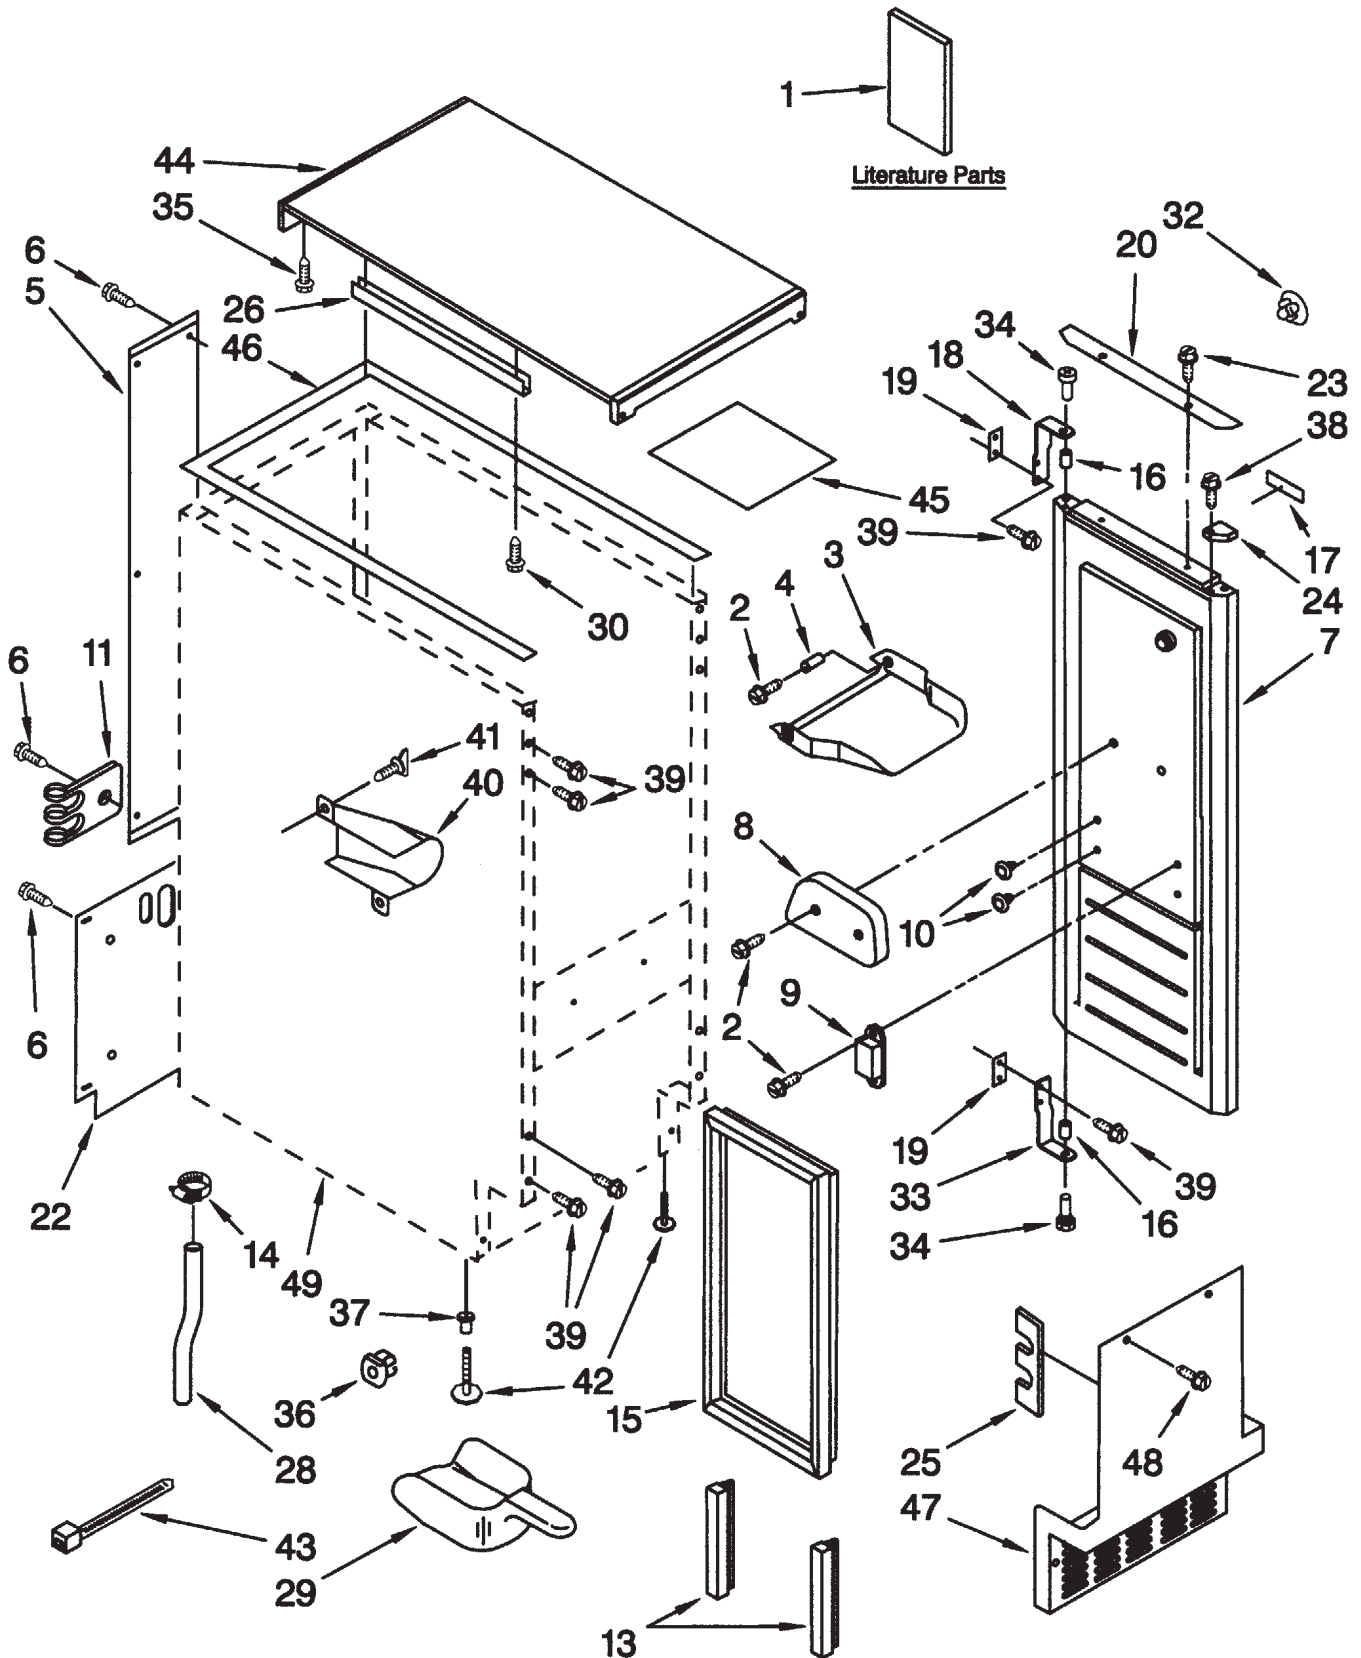

CS0415 Service Parts

This is the list of service parts for the CS0415 ice machine.

To avoid costly and time consuming errors, double check the model and voltage before ordering a part.

Table of Contents

Cabinet Illustration	Page 2
Cabinet Part Numbers	Page 3
Condensing Unit Illustration	Page 4
Condensing Unit Part Numbers	Page 5
Evaporator and Cutting Grid Area Illustration	Page 6
Evaporator and Cutting Grid Area Part Numbers	Page 7
Pump Area	Page 8
Controller Area	Page 9
Wiring Diagram	Page 10

CS0415 Service Parts

Cabinet Illustration

CS0415 Service Parts

Cabinet Part Numbers

Item Number	Part Number	Description	Item Number	Part Number	Description
			39	0489423	Screw
			40	02185927	Holder, Scoop
1	no number	User manual	41	0681534	Thumbscrew
2	03400886	Screw	42	08193716	Leg, Leveler
3	02185742	Bin, Door	43	03347868	Strap
4	02185678	Spacer	44	02929702W	Top
5	02217394	Cover, Wiring	45	02185690	Shield, Electrical
6	0489442	Screw	46	02217293	Gasket, Top Panel
7	08201599	White door	47	02185571W	Grill, Front
8	02185695	Cam, Door	48	0489474	Screw
9	02217393	Assembly, Magnetic Catch	49	no number	Cabinet & Liner
10	0941839	Plug, Hole			
11	0488366	Clamp			
13	02217367	Gasket, Bottom			
14	0489503	Clamp			
15	02217294	Gasket, Door			
16	02185640	Sleeve, Hinge			
17	W10122012	Nameplate			
18	02185710	Hinge, Top			
19	02185709	Shim, Hinge			
20	02208495W	Handle, Door White			
22	02185730	Assembly Unit Cover			
23	08281188	White Screw			
24	02185655W	Filler, End cap Left Side			
	02185656W	Right Side			
25	02185756	Pad, Foam			
26	02185691	Channel, Wiring			
28	02185989	Tube, Drain			
29	0585158	Scoop			
30	03400884	Screw			
32	02189000	Plug, Handle			
33	02185711	Hinge, Bottom			
34	02185712	Pin, Hinge			
35	0250830	Screw, Ground			
36	0692400	Nut, Push-In			
37	03400240	Nut, Leg Leveler			
38	0348689	Screw			