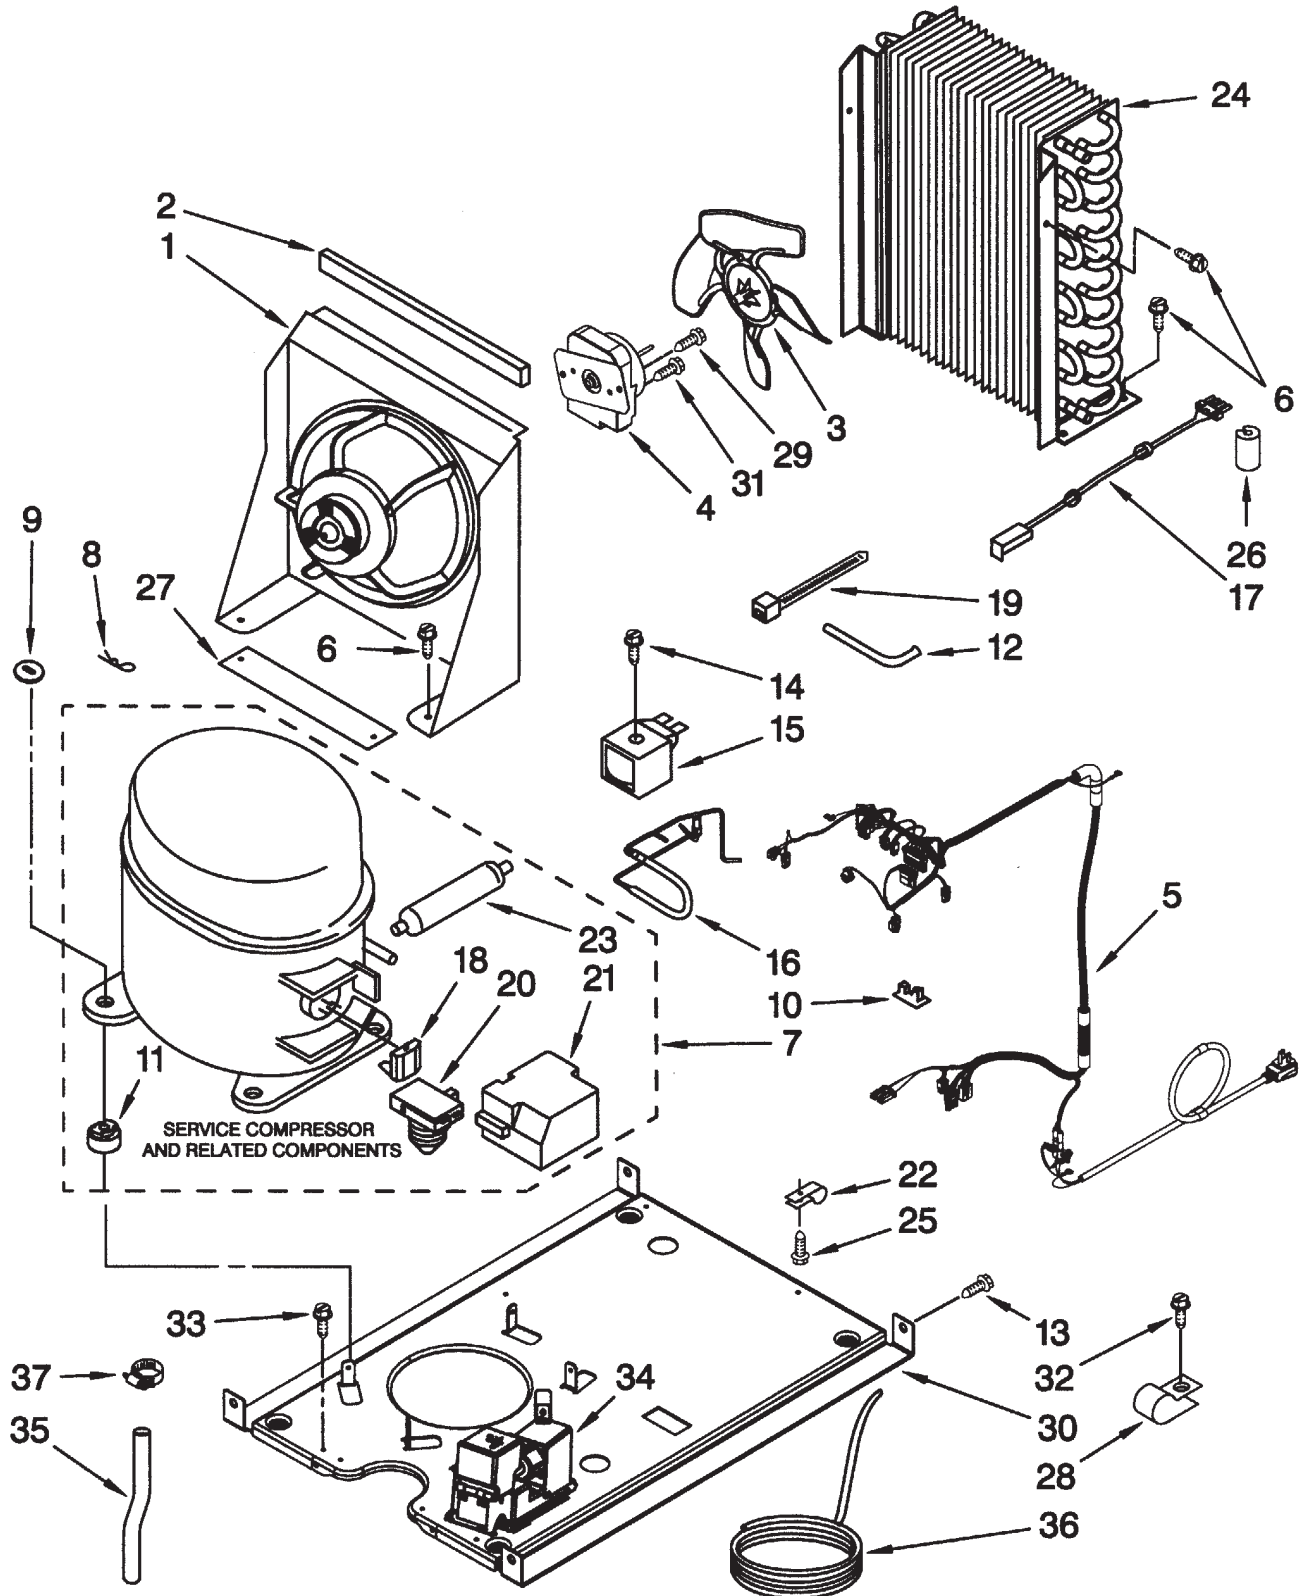

CS0415 Service Parts

Condensing Unit Illustration

CS0415 Service Parts

Condensing Unit Part Numbers

Item Number	Part Number	Description			
			33	W10068250	Ground Screw
			34	02208534	Pump Assy. Drain
1	02185532	Bracket, Fan Mtg.	35	02208459	Tube-Drain Pump
2	02185675	Pad, Foam	36	02208432	Tube-Outlet
3	02188935	Blade, Fan	37	0489503	Clamp-Hose
4	02315558	Motor & Mounting Plate Assembly			
5	02310125	Wiring Harness, complete w/ power cord)			
6	0304392	Screw			
7	04387964	Compressor (Includes Illus. 11,18, 20,21 & 23)			
8	0A201435	Clip, Mounting			
9	0A201441	Shim (4)			
10	01115375	Clip-Wiring			
11	04387558	Grommet (4)			
12	02208415	Tube, Process			
13	0489423	Screw			
14	0489472	Screw			
15	0759112	Coil, Solenoid			
16	02313806	Hot Gas Valve			
17	02187629	Wiring Harness, Cond Fan			
18	04387938	Overload (Includes Start-Relay)			
19	03347868	Strap			
20	04387938	Relay, Start (Includes Overload)			
21	04387731	Cover, Terminal			
22	02185788	Clamp			
23	04387019	Drier			
24	02313624	Condenser			
25	03400884	Screw			
26	02319835	Grommet-Cond.(1)			
27	02217397	Pad, Foam (2)			
28	02185960	Clamp-Power Cord			
29	08281197	Screw			
30	02217388	Base, Unit			
31	08281196	Screw			
32	0304392	Screw