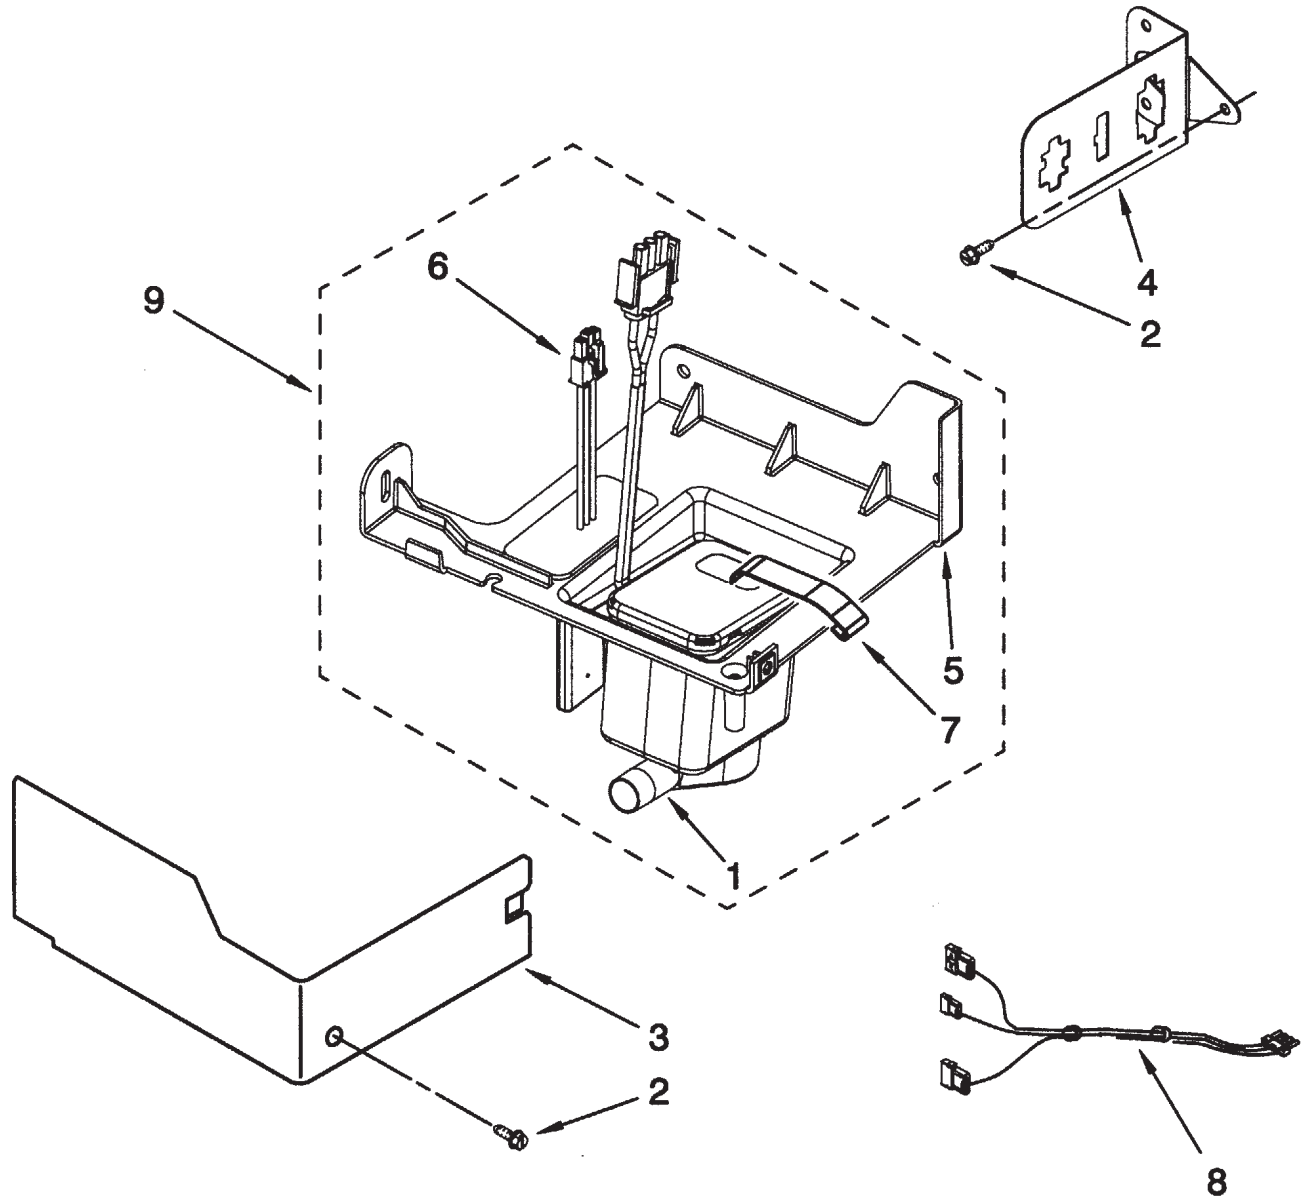

CS0415 Service Parts

Evaporator and Cutting Grid Area Illustration

CS0415 Service Parts

Evaporator and Cutting Grid Area Part Numbers

Item	Part	
Number	Number	Description
1	02313741	Valve, Complete Water
2	02217286	Tube, Plastic
3	0488163	Screw
4	02185523	Dispenser, Water
5	02217269	Evaporator
6	02313705	Pump, Drain
7	02313851	Tube, Reservoir Pump
8	04387492	Tube, Water Fill
9	no number	Nut, Speed
10	0836667	Spacer
11	02208539	Fastener, Pushnut
12	0489443	Screw
13	02185625	Reservoir, Water Slide
14	02185626	Tube
15	02313890	Hose, Overflow
16	02313604	Guide-Ice, Grid
17	08201790	Bracket, Front and Rear
18	08201791	Bracket, Side Left and Right
19	02185681	Harness, Grid
20	02324305	Tube
21	02310169	Wire Assembly (Valve)
26	03400886	Screw
28	02313637	Grid Assembly (Complete)
29	04387020	Wire, Grid Cutter
30	02185570	Cover, Grid
31	0681534	Thumbscrew
32	02324334	Reservoir, Water
33	03400884	Screw
34	02185696	Cap, Drain
35	03400909	Nut, Push-In

CS0415 Service Parts

Pump Area

Item Number	Part Number	Description	Item Number	Part Number	Description
1	02313628	Pump-Recirculating	5	02313627	Bracket-Pump
2	03400884	Screw 8-18 X 5/8	6	02313643	Sensor-Water
3	02185677	Cover, Pump	7	02324307	Clip-Retainer (3)
4	02313844	Bracket, Connector Assembly	8	02310092	Wiring Harness Main To Pump
			9	02313702	Pump Assembly