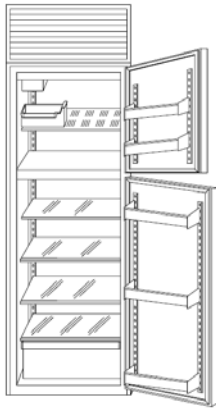

TOP FREEZERS

18"
24"
30"
36"

TOP FREEZERS W/ SS WRAP DOOR

White Interior

18TF-WS- L or R

24TF-WS- L or R

30TF-WS- L or R & 36TF-WS-L or R

Stainless Steel Interior

18TF-SS- L or R

24TF-SS- L or R

30TF-SS- L or R & 36TF-SS-L or R

TOP FREEZERS W/ PANEL READY DOOR

White Interior

18TF-WP- L or R

24TF-WP- L or R

30TF-WP- L or R & 36TF-WP-L or R
