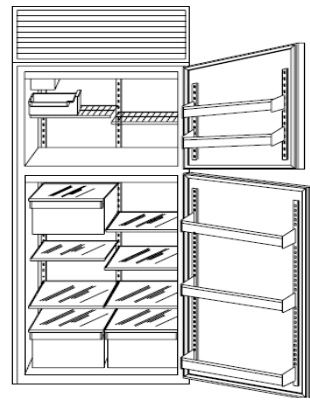

TOP FREEZERS

18"
24"
30"
36"

TOP FREEZERS W/ SS WRAP DOOR

White Interior

18TF-WS- L or R

24TF-WS- L or R

30TF-WS- L or R & 36TF-WS-L or R

Stainless Steel Interior

18TF-SS- L or R

24TF-SS- L or R

30TF-SS- L or R & 36TF-SS-L or R

TOP FREEZERS W/ PANEL READY DOOR

White Interior

18TF-WP- L or R

24TF-WP- L or R

30TF-WP- L or R & 36TF-WP-L or R
