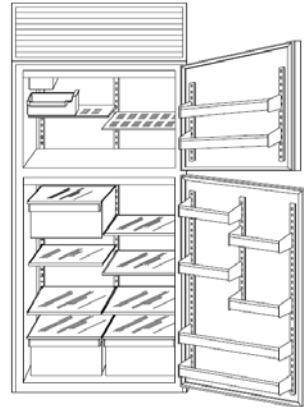

TOP FREEZERS

18"
24"
30"
36"

TOP FREEZERS W/ SS WRAP DOOR

White Interior

18TF-WS- L or R

24TF-WS- L or R

30TF-WS- L or R & 36TF-WS-L or R

Stainless Steel Interior

18TF-SS- L or R

24TF-SS- L or R

30TF-SS- L or R & 36TF-SS-L or R

TOP FREEZERS W/ PANEL READY DOOR

White Interior

18TF-WP- L or R

24TF-WP- L or R

30TF-WP- L or R & 36TF-WP-L or R
