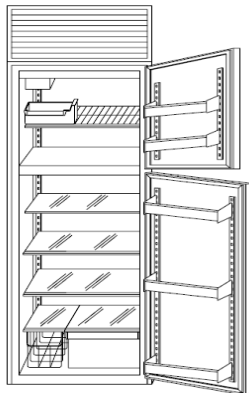

TOP FREEZERS

18"
24"
30"
36"

TOP FREEZERS W/ SS WRAP DOOR

White Interior

18TF-WS- L or R

24TF-WS- L or R

30TF-WS- L or R & 36TF-WS-L or R

Stainless Steel Interior

18TF-SS- L or R

24TF-SS- L or R

30TF-SS- L or R & 36TF-SS-L or R

TOP FREEZERS W/ PANEL READY DOOR

White Interior

18TF-WP- L or R

24TF-WP- L or R

30TF-WP- L or R & 36TF-WP-L or R
