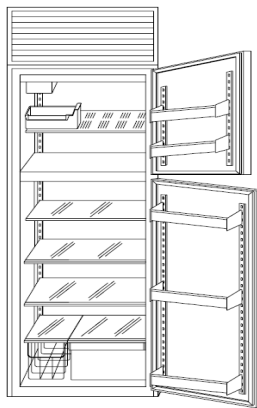

TOP FREEZERS

18"
24"
30"
36"

TOP FREEZERS W/ SS WRAP DOOR

White Interior

18TF-WS- L or R

24TF-WS- L or R

30TF-WS- L or R & 36TF-WS-L or R

Stainless Steel Interior

18TF-SS- L or R

24TF-SS- L or R

30TF-SS- L or R & 36TF-SS-L or R

TOP FREEZERS W/ PANEL READY DOOR

White Interior

18TF-WP- L or R

24TF-WP- L or R

30TF-WP- L or R & 36TF-WP-L or R
