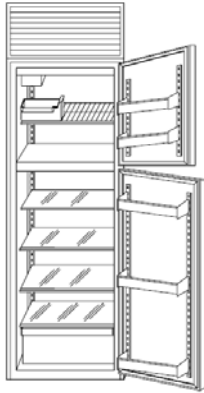

TOP FREEZERS

18"
24"
30"
36"

TOP FREEZERS W/ SS WRAP DOOR

White Interior

18TF-WS- L or R

24TF-WS- L or R

30TF-WS- L or R & 36TF-WS-L or R

Stainless Steel Interior

18TF-SS- L or R

24TF-SS- L or R

30TF-SS- L or R & 36TF-SS-L or R

TOP FREEZERS W/ PANEL READY DOOR

White Interior

18TF-WP- L or R

24TF-WP- L or R

30TF-WP- L or R & 36TF-WP-L or R
