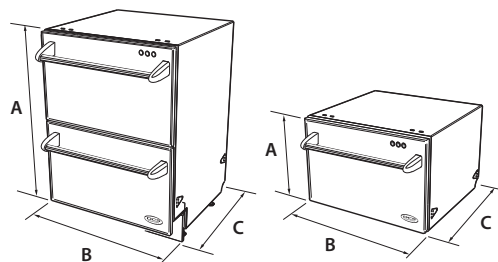

24" DishDrawer Dishwasher

DD224-P5 24" Double DishDrawer (as shown)

Powerful and efficient. Choose from nine distinct cycles, including four energy-saving Eco Options, for maximum flexibility. Handy door controls and a concealed control panel give you the ease of one-touch programming. Detergent dissolves immediately, thanks to our flow-through dispenser. The final rinse is a germ-fighting 163°F. When it comes time to dry, the fan dry turns on the muscle. Yet, everything happens at a whisper.

ADDITIONAL FEATURES:

- 9 cycles for any type of load
- Integrated one-touch controls
- EnergyStar® approved (double model)
- Eco Option shortens every aspect of the cycle
- Water-conserving—as low as 2.4 gallons per drawer
- Variable water pressures

DishDrawer Dimensions:

- A) 16-1/32" (single)
32-3/16 to 34-5/32" (double)
- B) 23-7/16"
- C) 22-7/16"
- D) 16-1/8" (single)
32-5/16 to 34-1/4" (double)
- E) 23-5/8"
- F) 22-7/8"

NOTE: These dimensions are a guide only. Please see installation instructions for complete cut-out and installation requirements.