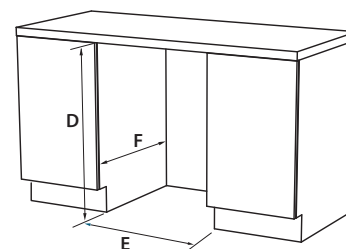

DishDrawer Cabinet Preparation:

for DD224 double