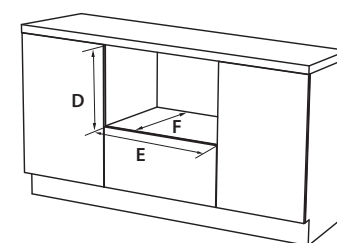

for DD124 single