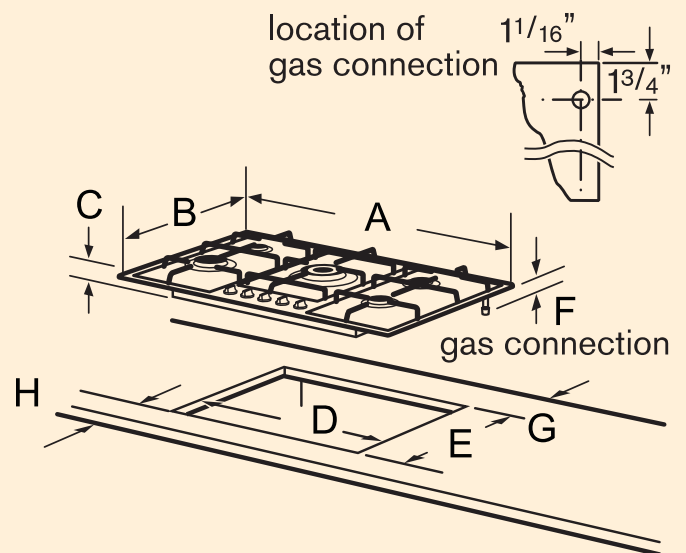

Type	Gas Cooktop
Width	30"
Color Options	
Stainless Steel	PCK 755

Appearance

Continuous Grate Design	•
Ergonomically Designed Dials	•
Deep Recessed Spill Areas	•
Optimized Pot Spacing	•

Burners

BTU/hr – Right Front Burner	1,700 – 10,500
BTU/hr – Left Front Burner	4,100 – 12,500
BTU/hr – Center Front Burner	800 – 3,500
BTU/hr – Center Rear Burner	1,000 – 6,000
Sealed Burners	•
SMARTFLAME™	•

Included Accessories

LP Conversion Kit	•
-------------------	---

Technical

Energy Source	Nat. Gas
Liquid Propane Convertible	•
Amps	15
Approx. shipping Weight (lbs.)	33 1/2
120V, 3-wire Power Cord	•

Dimensions:

PCK 30" Gas Cooktop	Overall Dimensions
A	30"
B	20 1/2"
C	2 1/4"
D	22"
E	19 3/8"
F	2 1/4"
G	2"
H	1 1/2"
Overall Width	30"

Cooktops are CSA approved. Notes: All height, width and depth dimensions are shown in inches. Please refer to installation instructions prior to making cutout. BSH reserves the absolute and unrestricted right to change product materials and specifications, at any time, without notice. Consult the product's installation instructions for final dimensional data and other details. Applicable product warranty can be found in accompanying product literature or you may contact your account manager for further details.